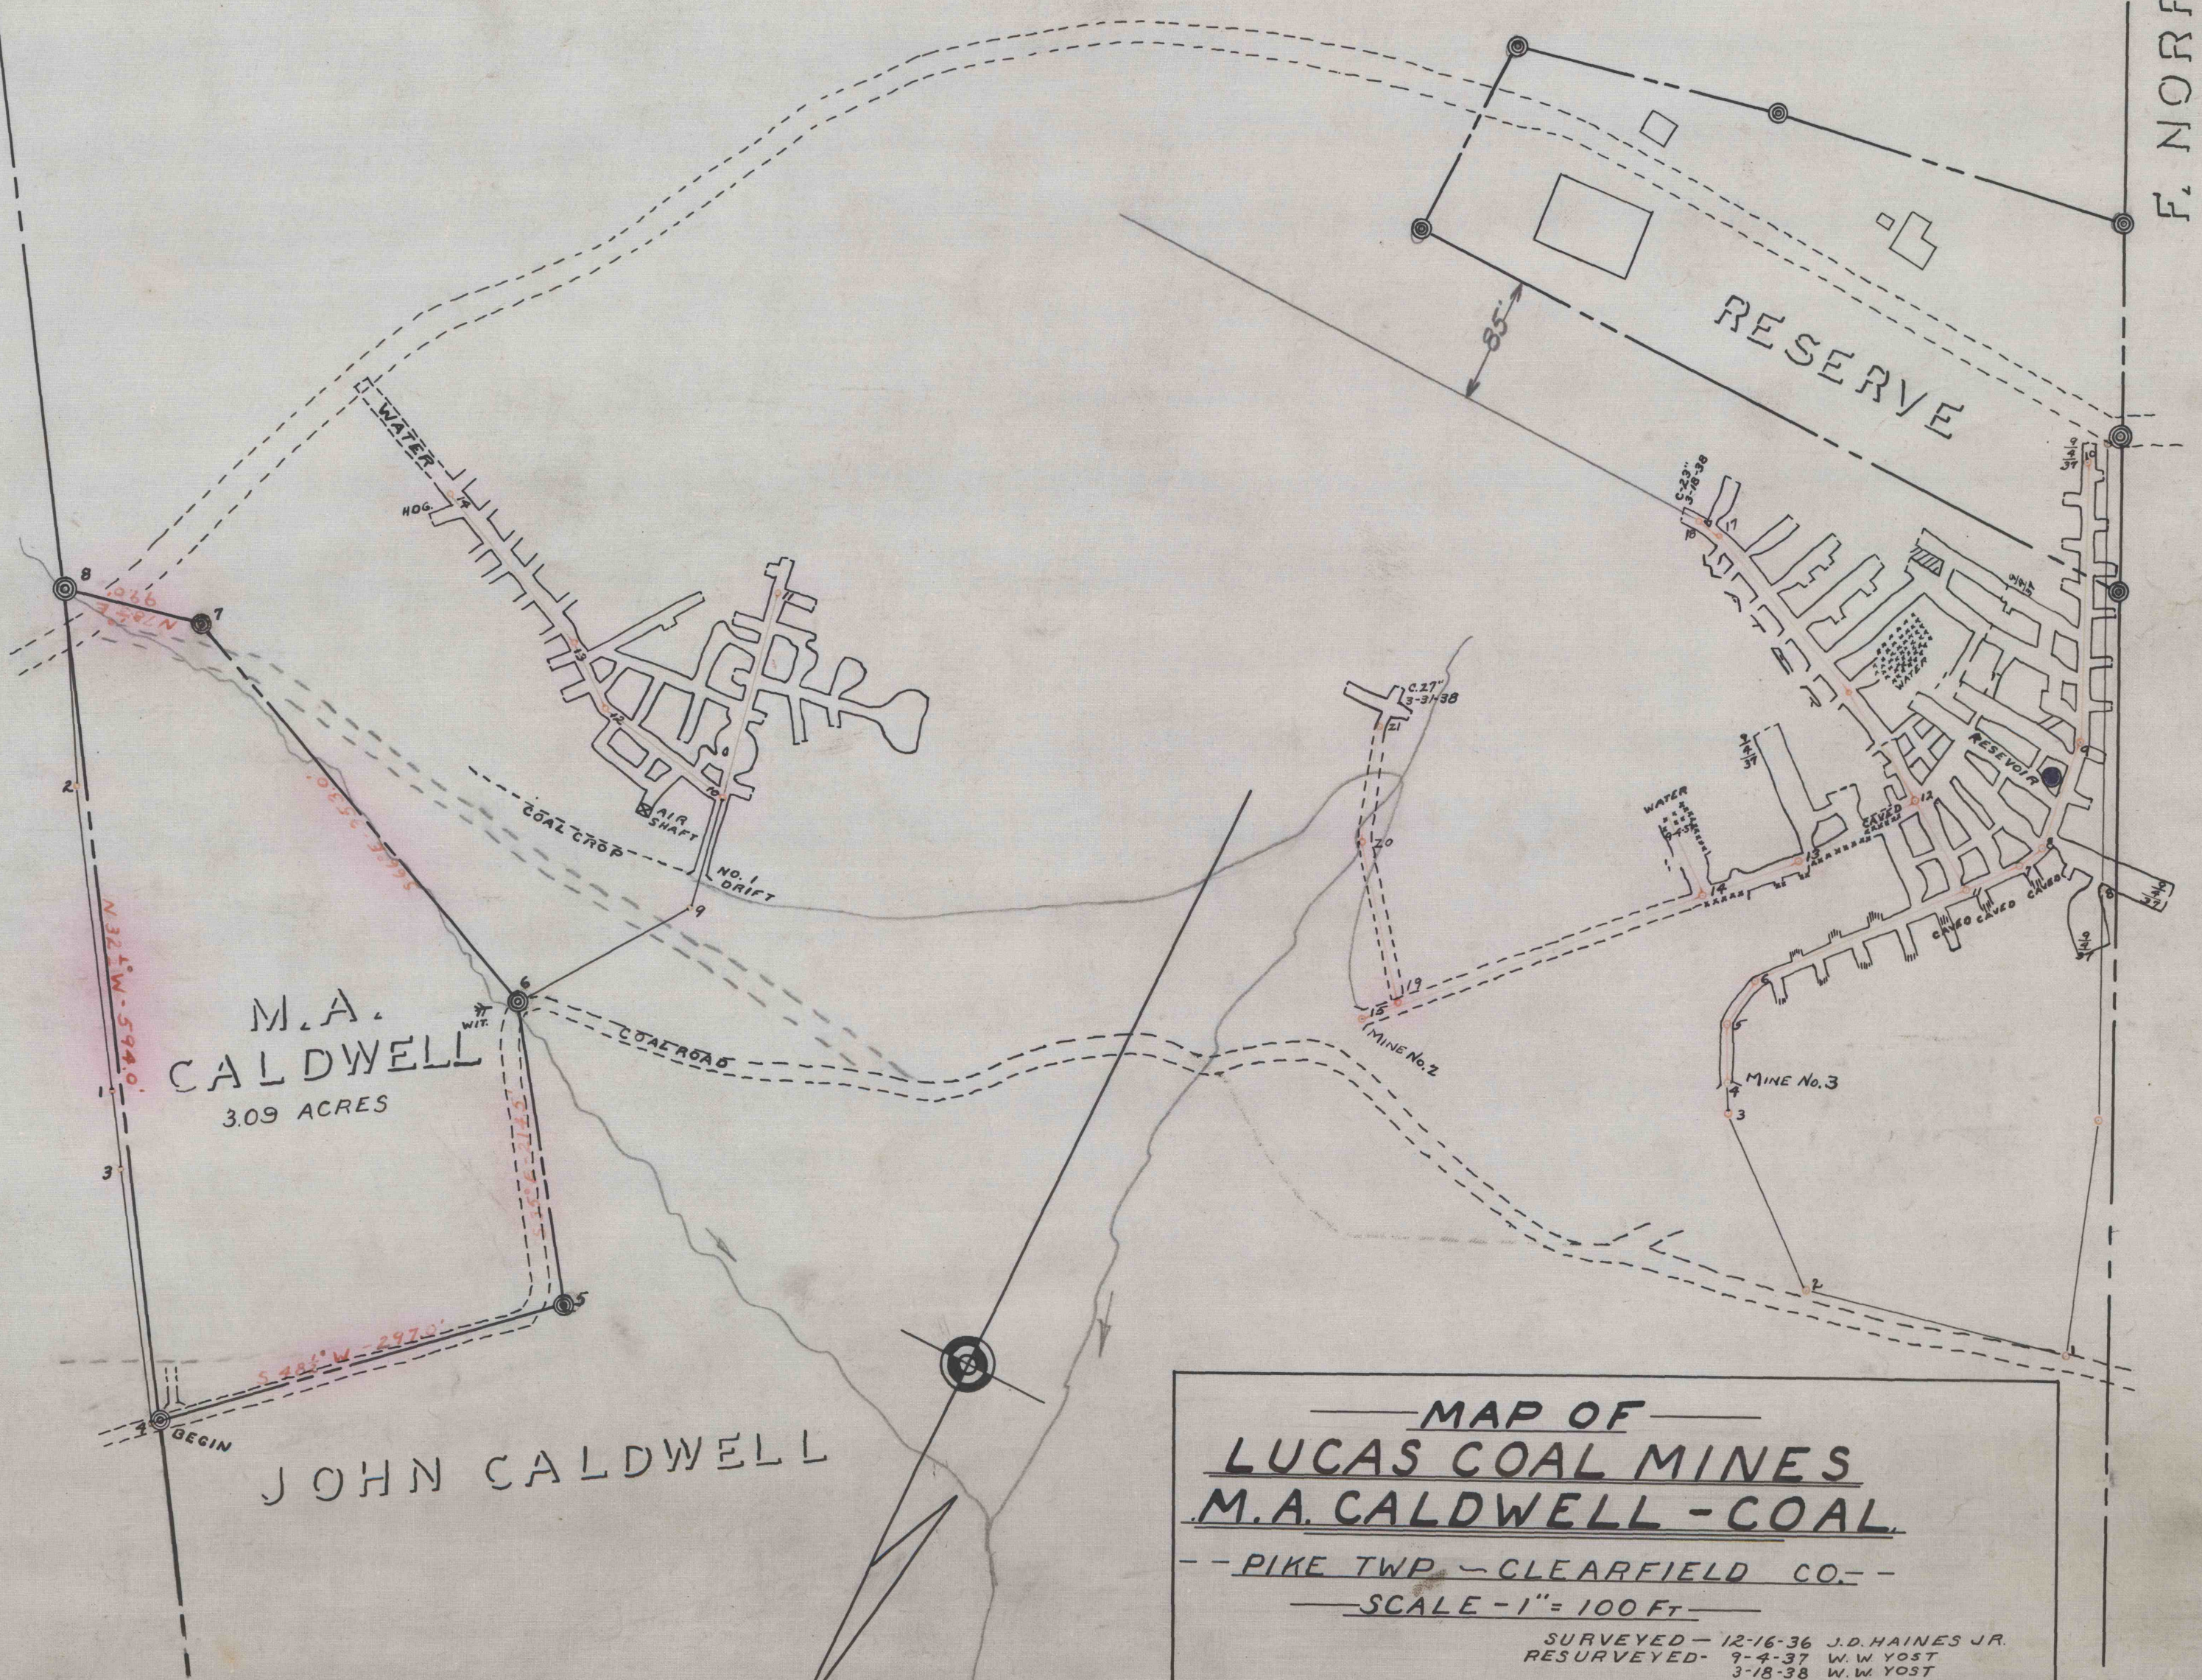

J. R. NORRIS FARM
M. A. CALDWELL - COAL

ISAAC CALDWELL

F. NORRIS

MAP OF
LUCAS COAL MINES
M. A. CALDWELL - COAL
-- PIKE TWP - CLEARFIELD CO. --
SCALE - 1" = 100 FT.
SURVEYED - 12-16-36 J. D. HAINES JR.
RESURVEYED - 9-4-37 W. W. YOST
 3-18-38 W. W. YOST
DRAWN BY - *W.W.* INDEX - 54-2-22
CHECKED BY - *R.S.A.* DATE - MARCH 22, 1938