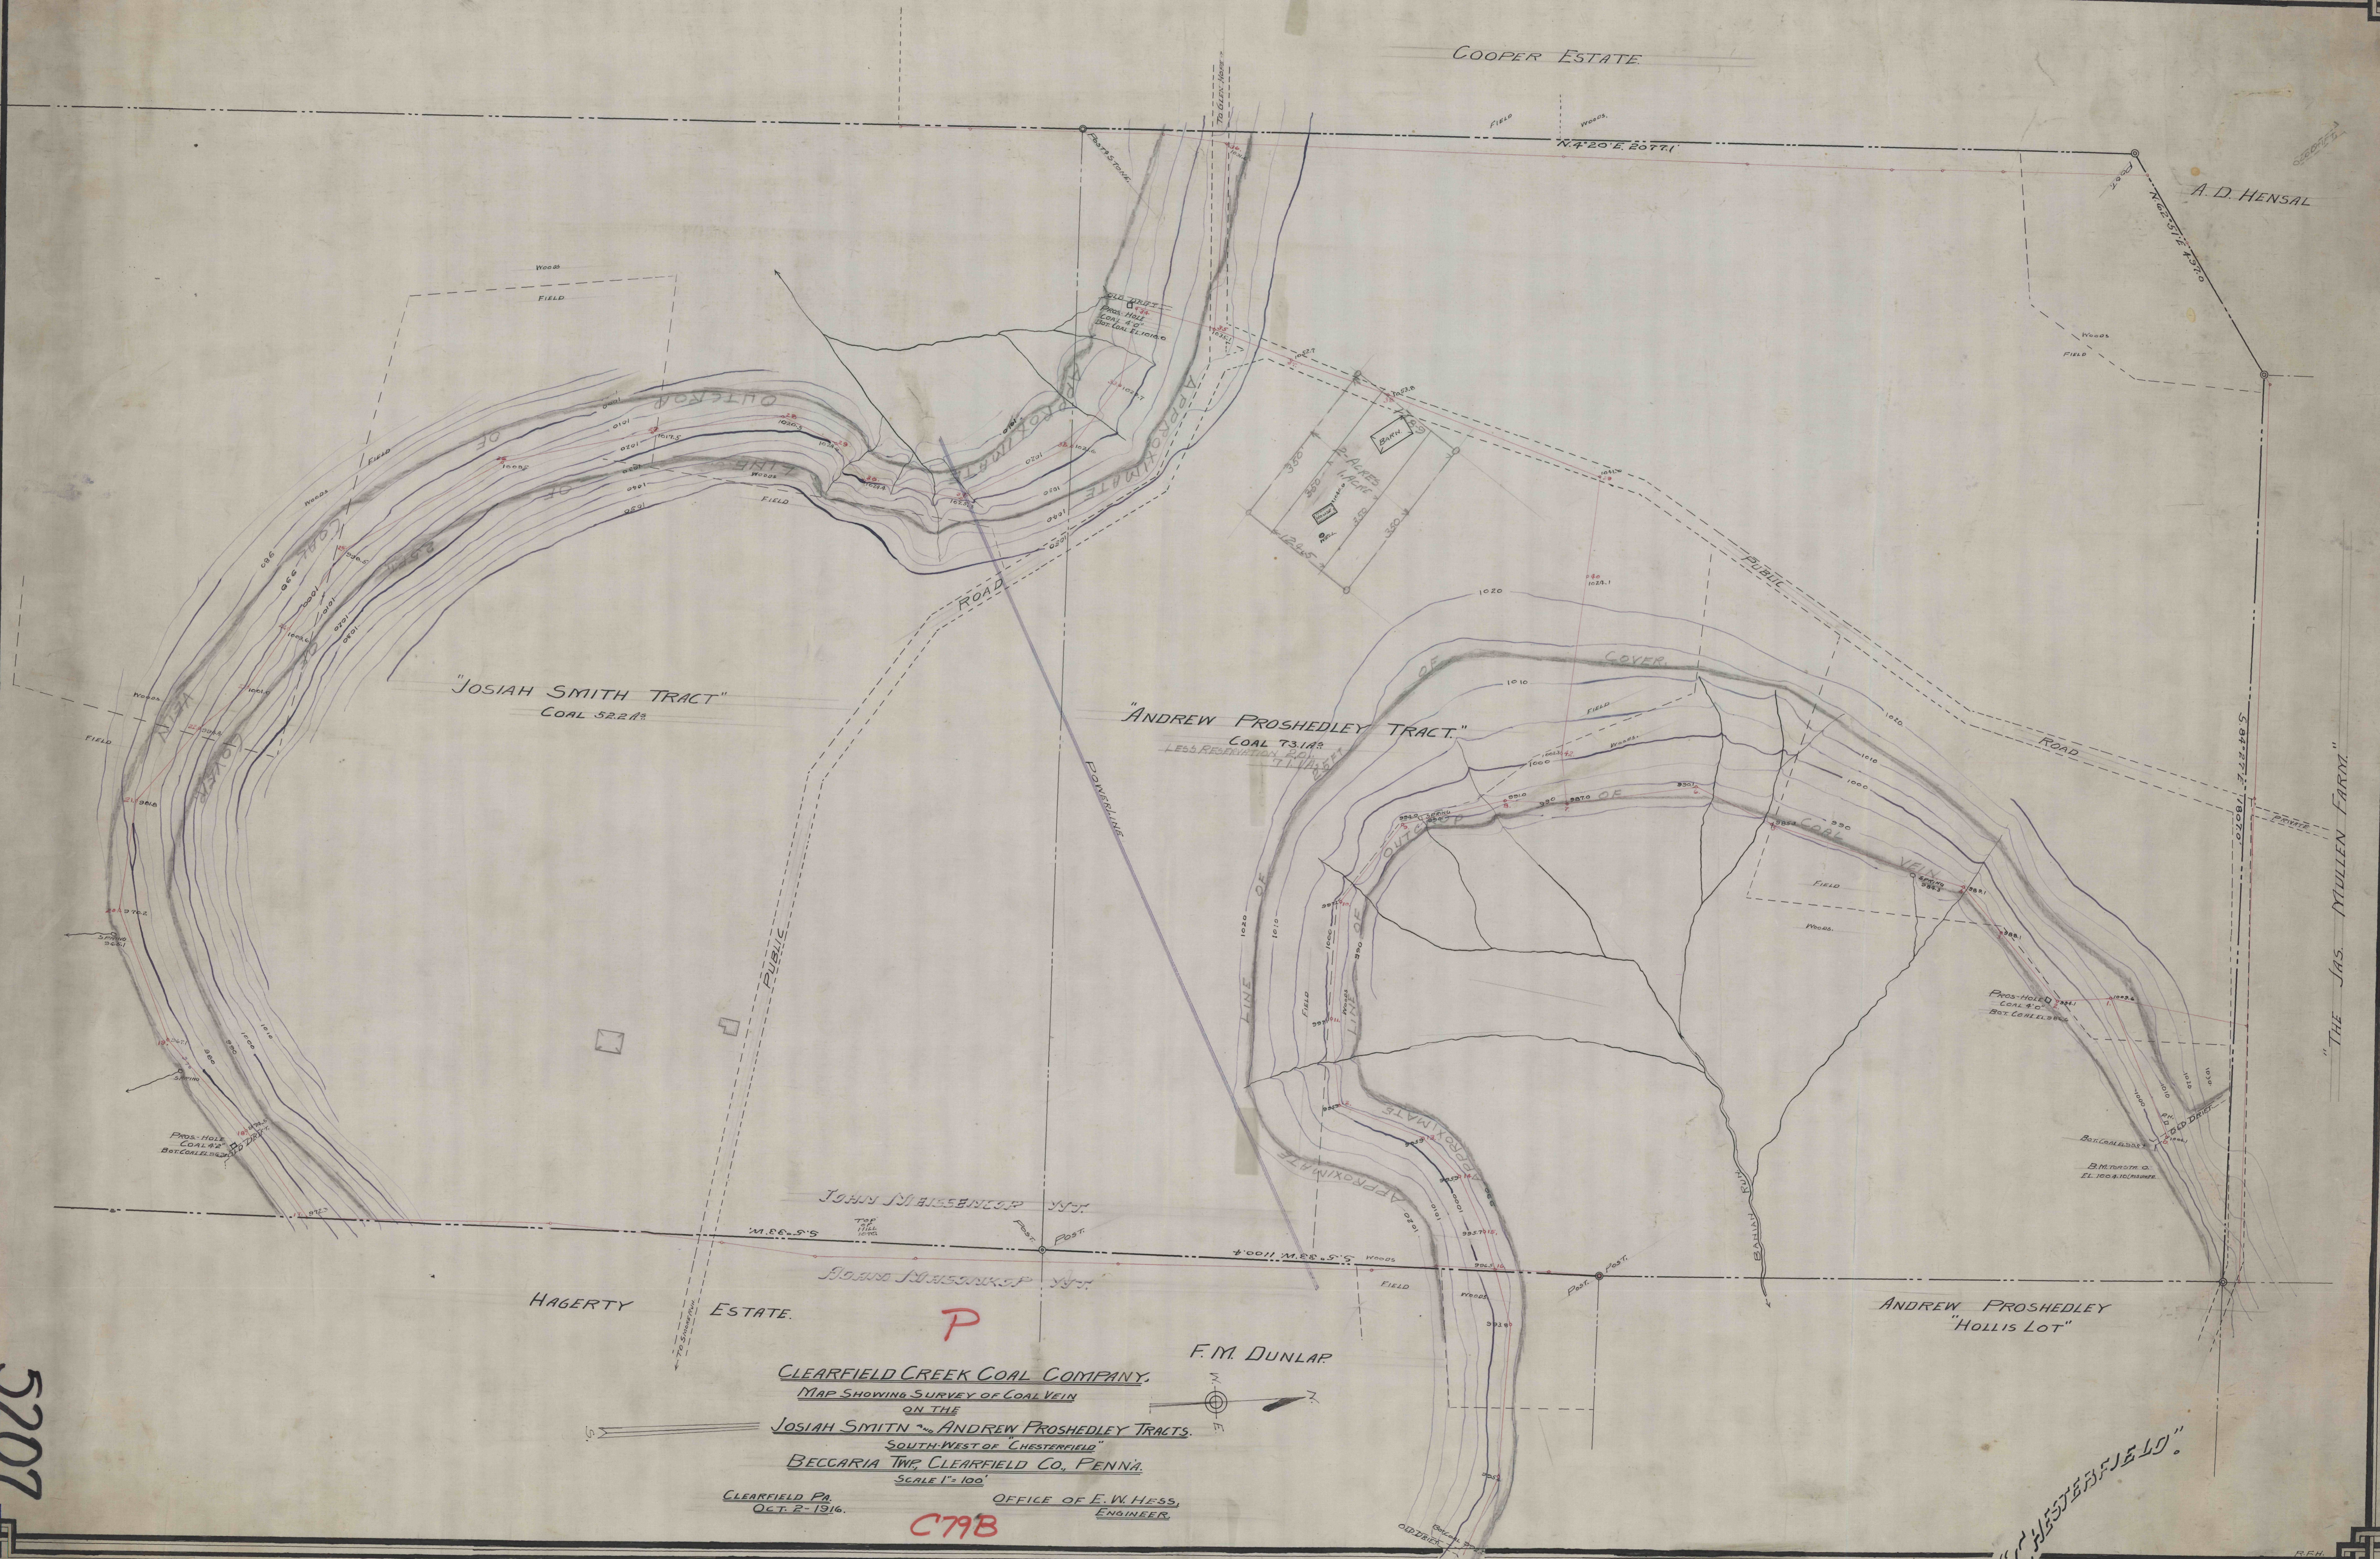

5207

5207

C79B

HAGERTY ESTATE

JOHN MESSINGER

JOHN MESSINGER

ANDREW PROSHEDLEY
"HOLLIS LOT"

CLEARFIELD CREEK COAL COMPANY

MAP SHOWING SURVEY OF COAL VEIN
ON THE

JOSIAH SMITH AND ANDREW PROSHEDLEY TRACTS

SOUTH-WEST OF "CHESTERFIELD"

BECCARIA TWP. CLEARFIELD CO., PENNA.

CLEARFIELD PA.
OCT. 2-1916.

OFFICE OF E. W. HESS,
ENGINEER.