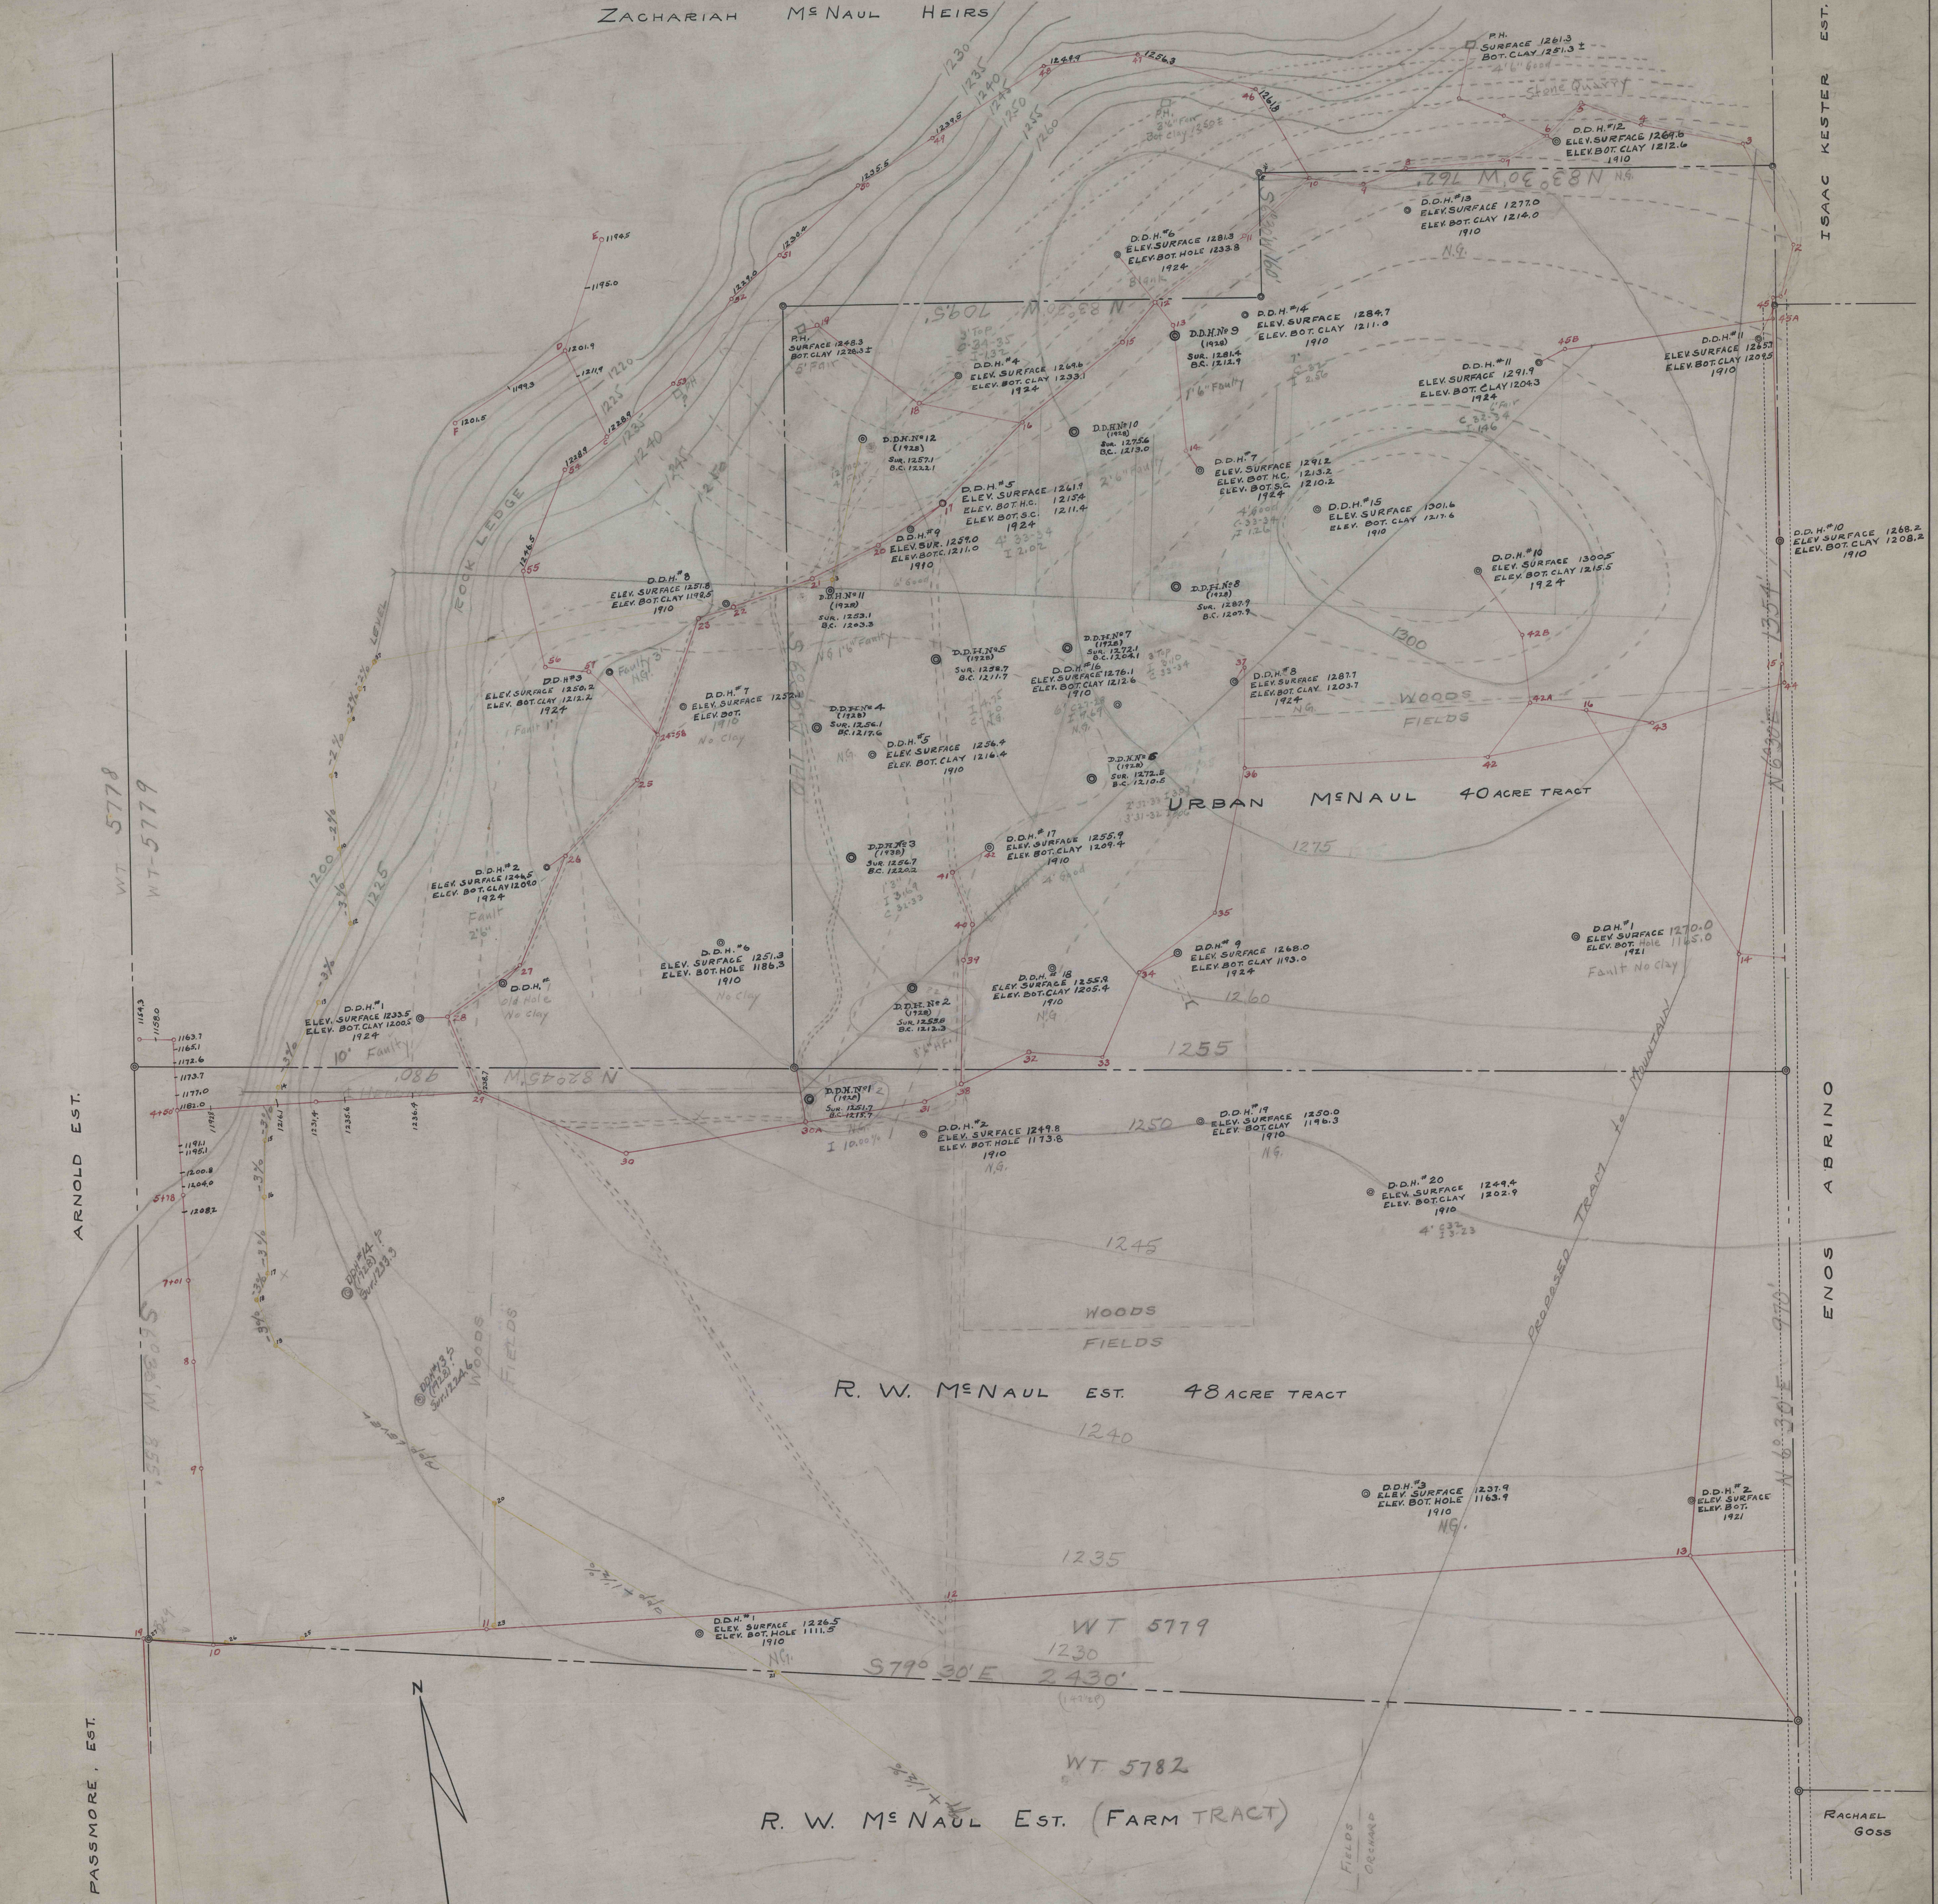

ZACHARIAH McNAUL HEIRS

ISAAC KESTER EST.

ABRINO ENOS

RACHAEL GOSS

ARNOLD EST.

ELIM PASSMORE, EST.

CRESCENT REFRACTORIES CO.
 CURWENSVILLE, CLEARFIELD COUNTY, PA.
 ENGINEERING DEPARTMENT

MAP SHOWING THE LOCATION OF
 DIAMOND DRILL HOLES ON THE
 LAND OF McNAUL HEIRS.

DRAWN BY: [Signature] SCALE 1"=100' 1085-1
 CHECKED: [Signature] DATE Jan. 25, 1928
 REFERENCE: [Signature] ORDER 503-156