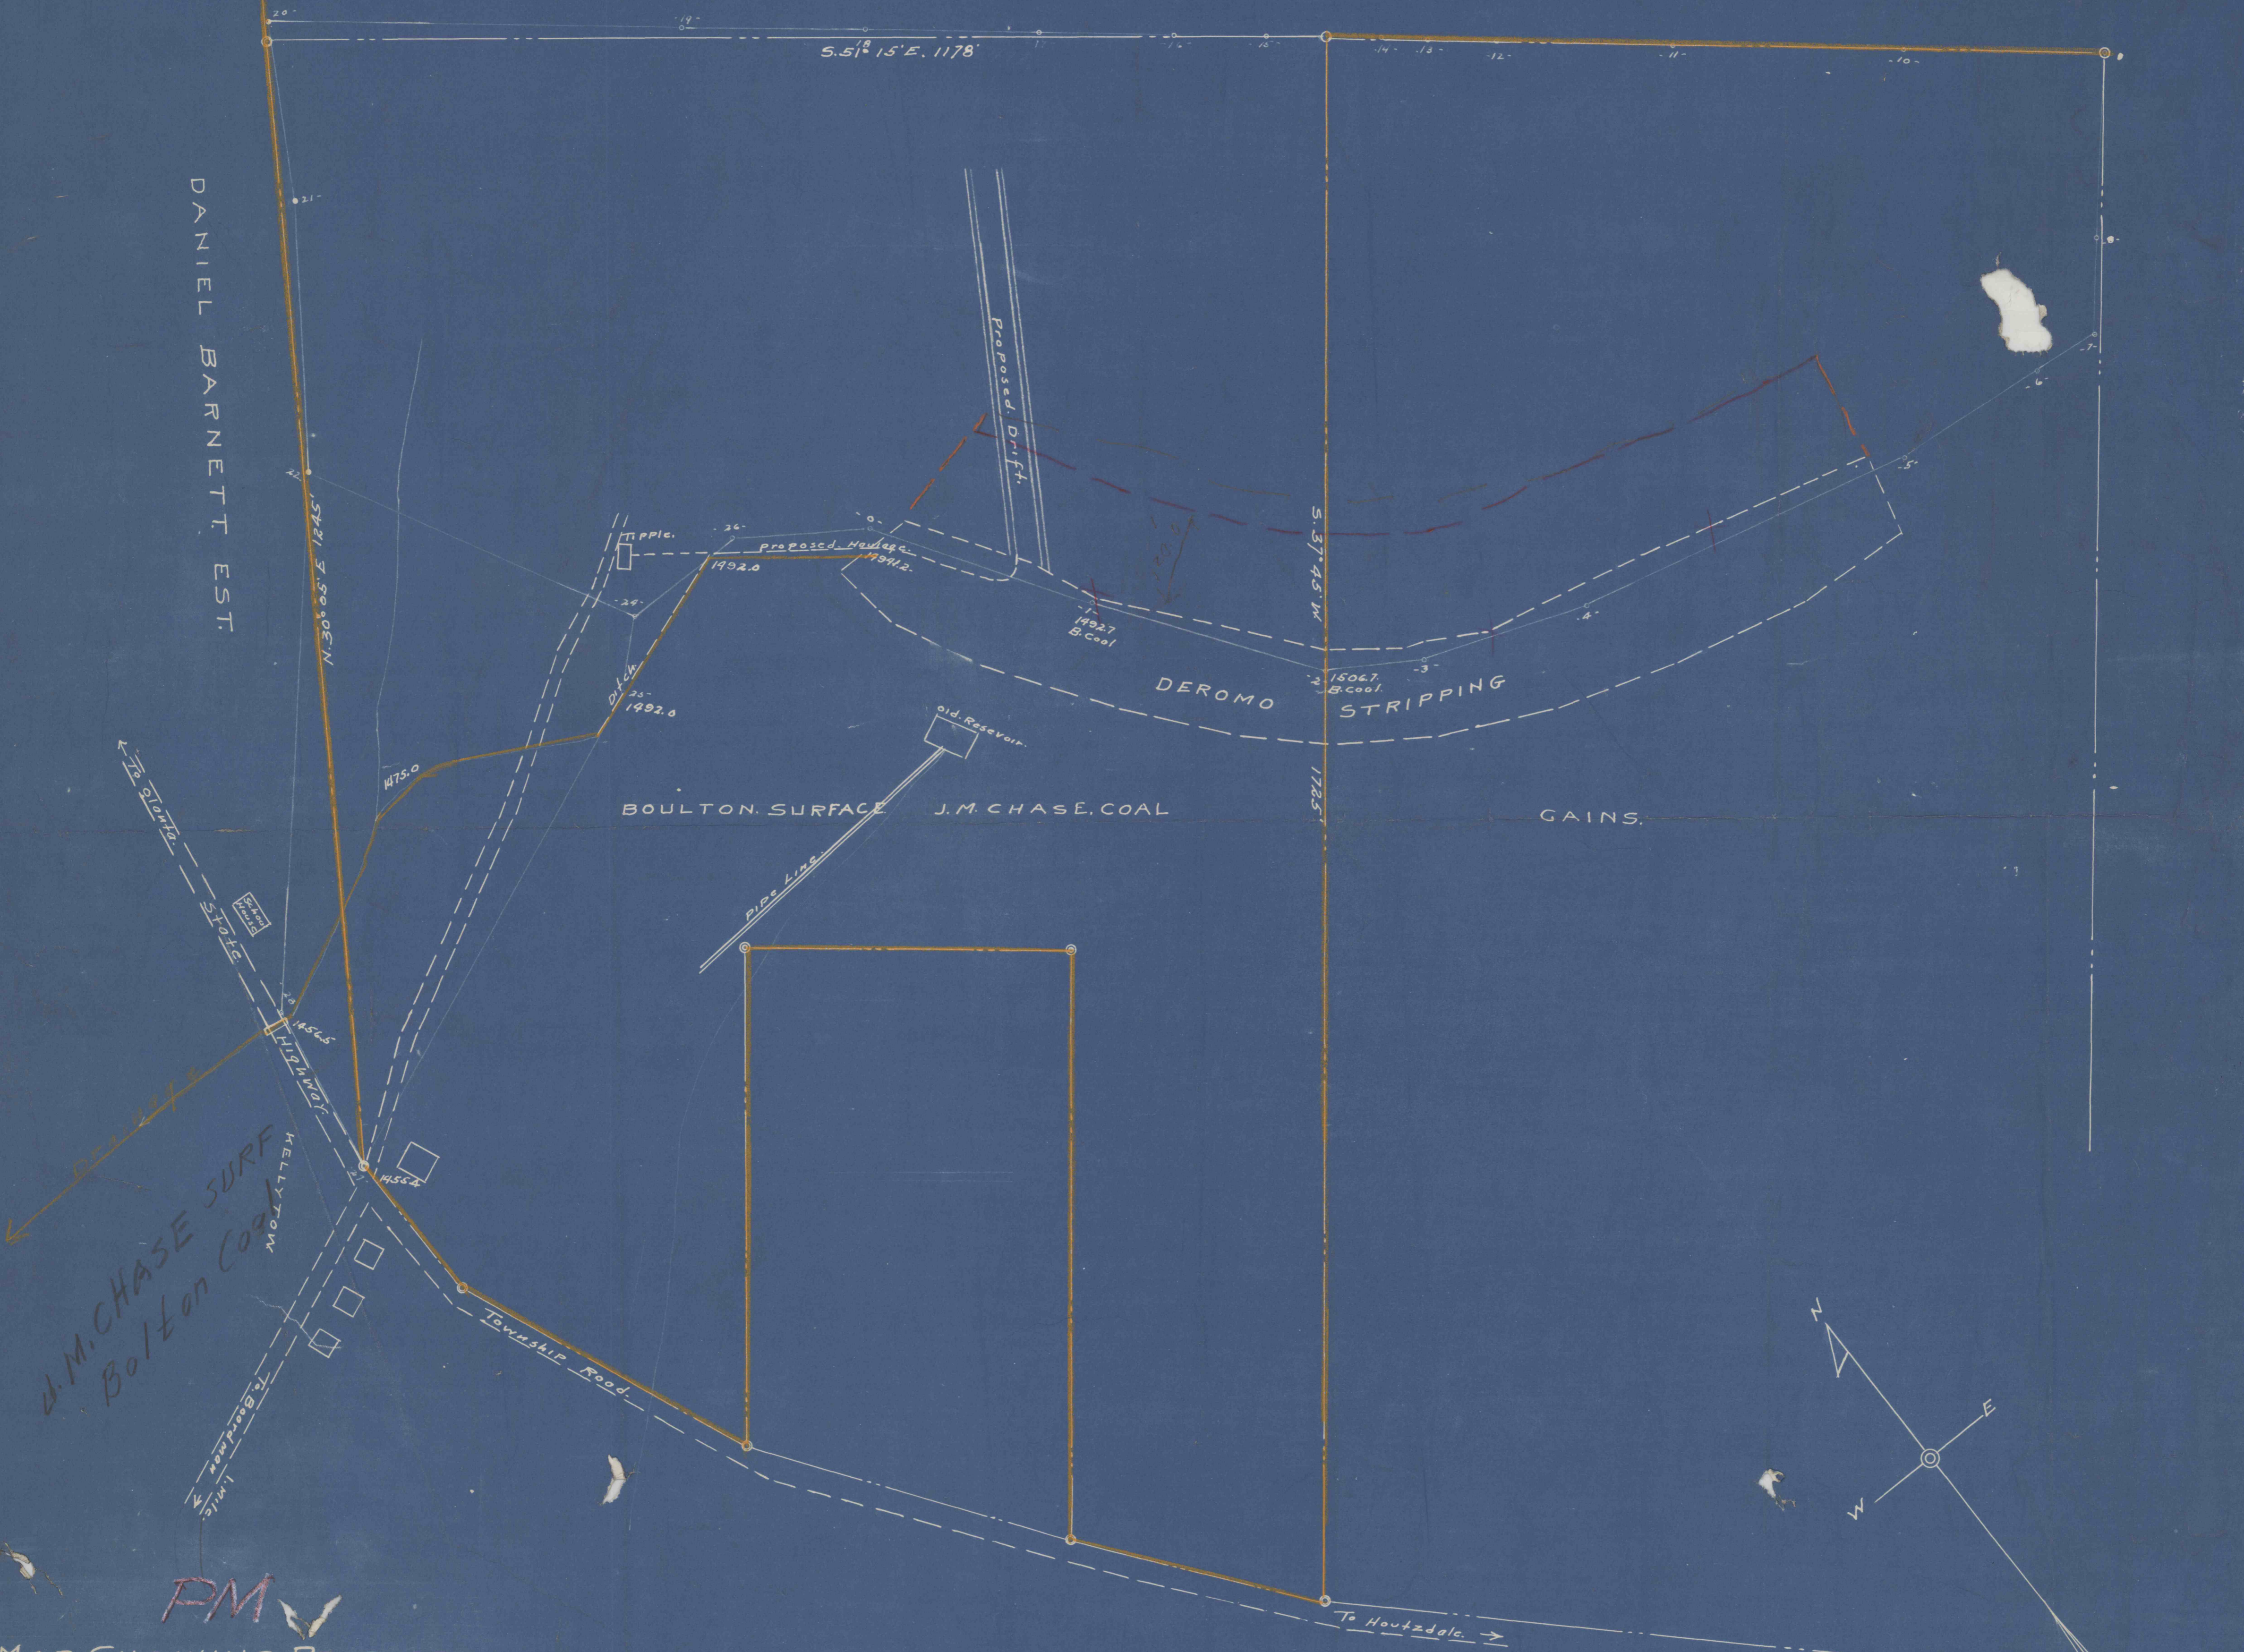

J.M. CHASE EST.

DANIEL BARNETT EST.

J.M. CHASE SURF
Boulton Coal
 KELLYTON
 To Boardman
 1 MILE

PM
 MAP SHOWING PROPOSED
 COAL MINE OF
 JOHN EARNEST AND SON
 SITUATED KNOX TWP. CLFD. CO.
 LEASED FROM J.M. CHASE EST.
 SCALE 1" = 100'

OCT-8-1947 Grier Bell Engr.

CD. 602

4663