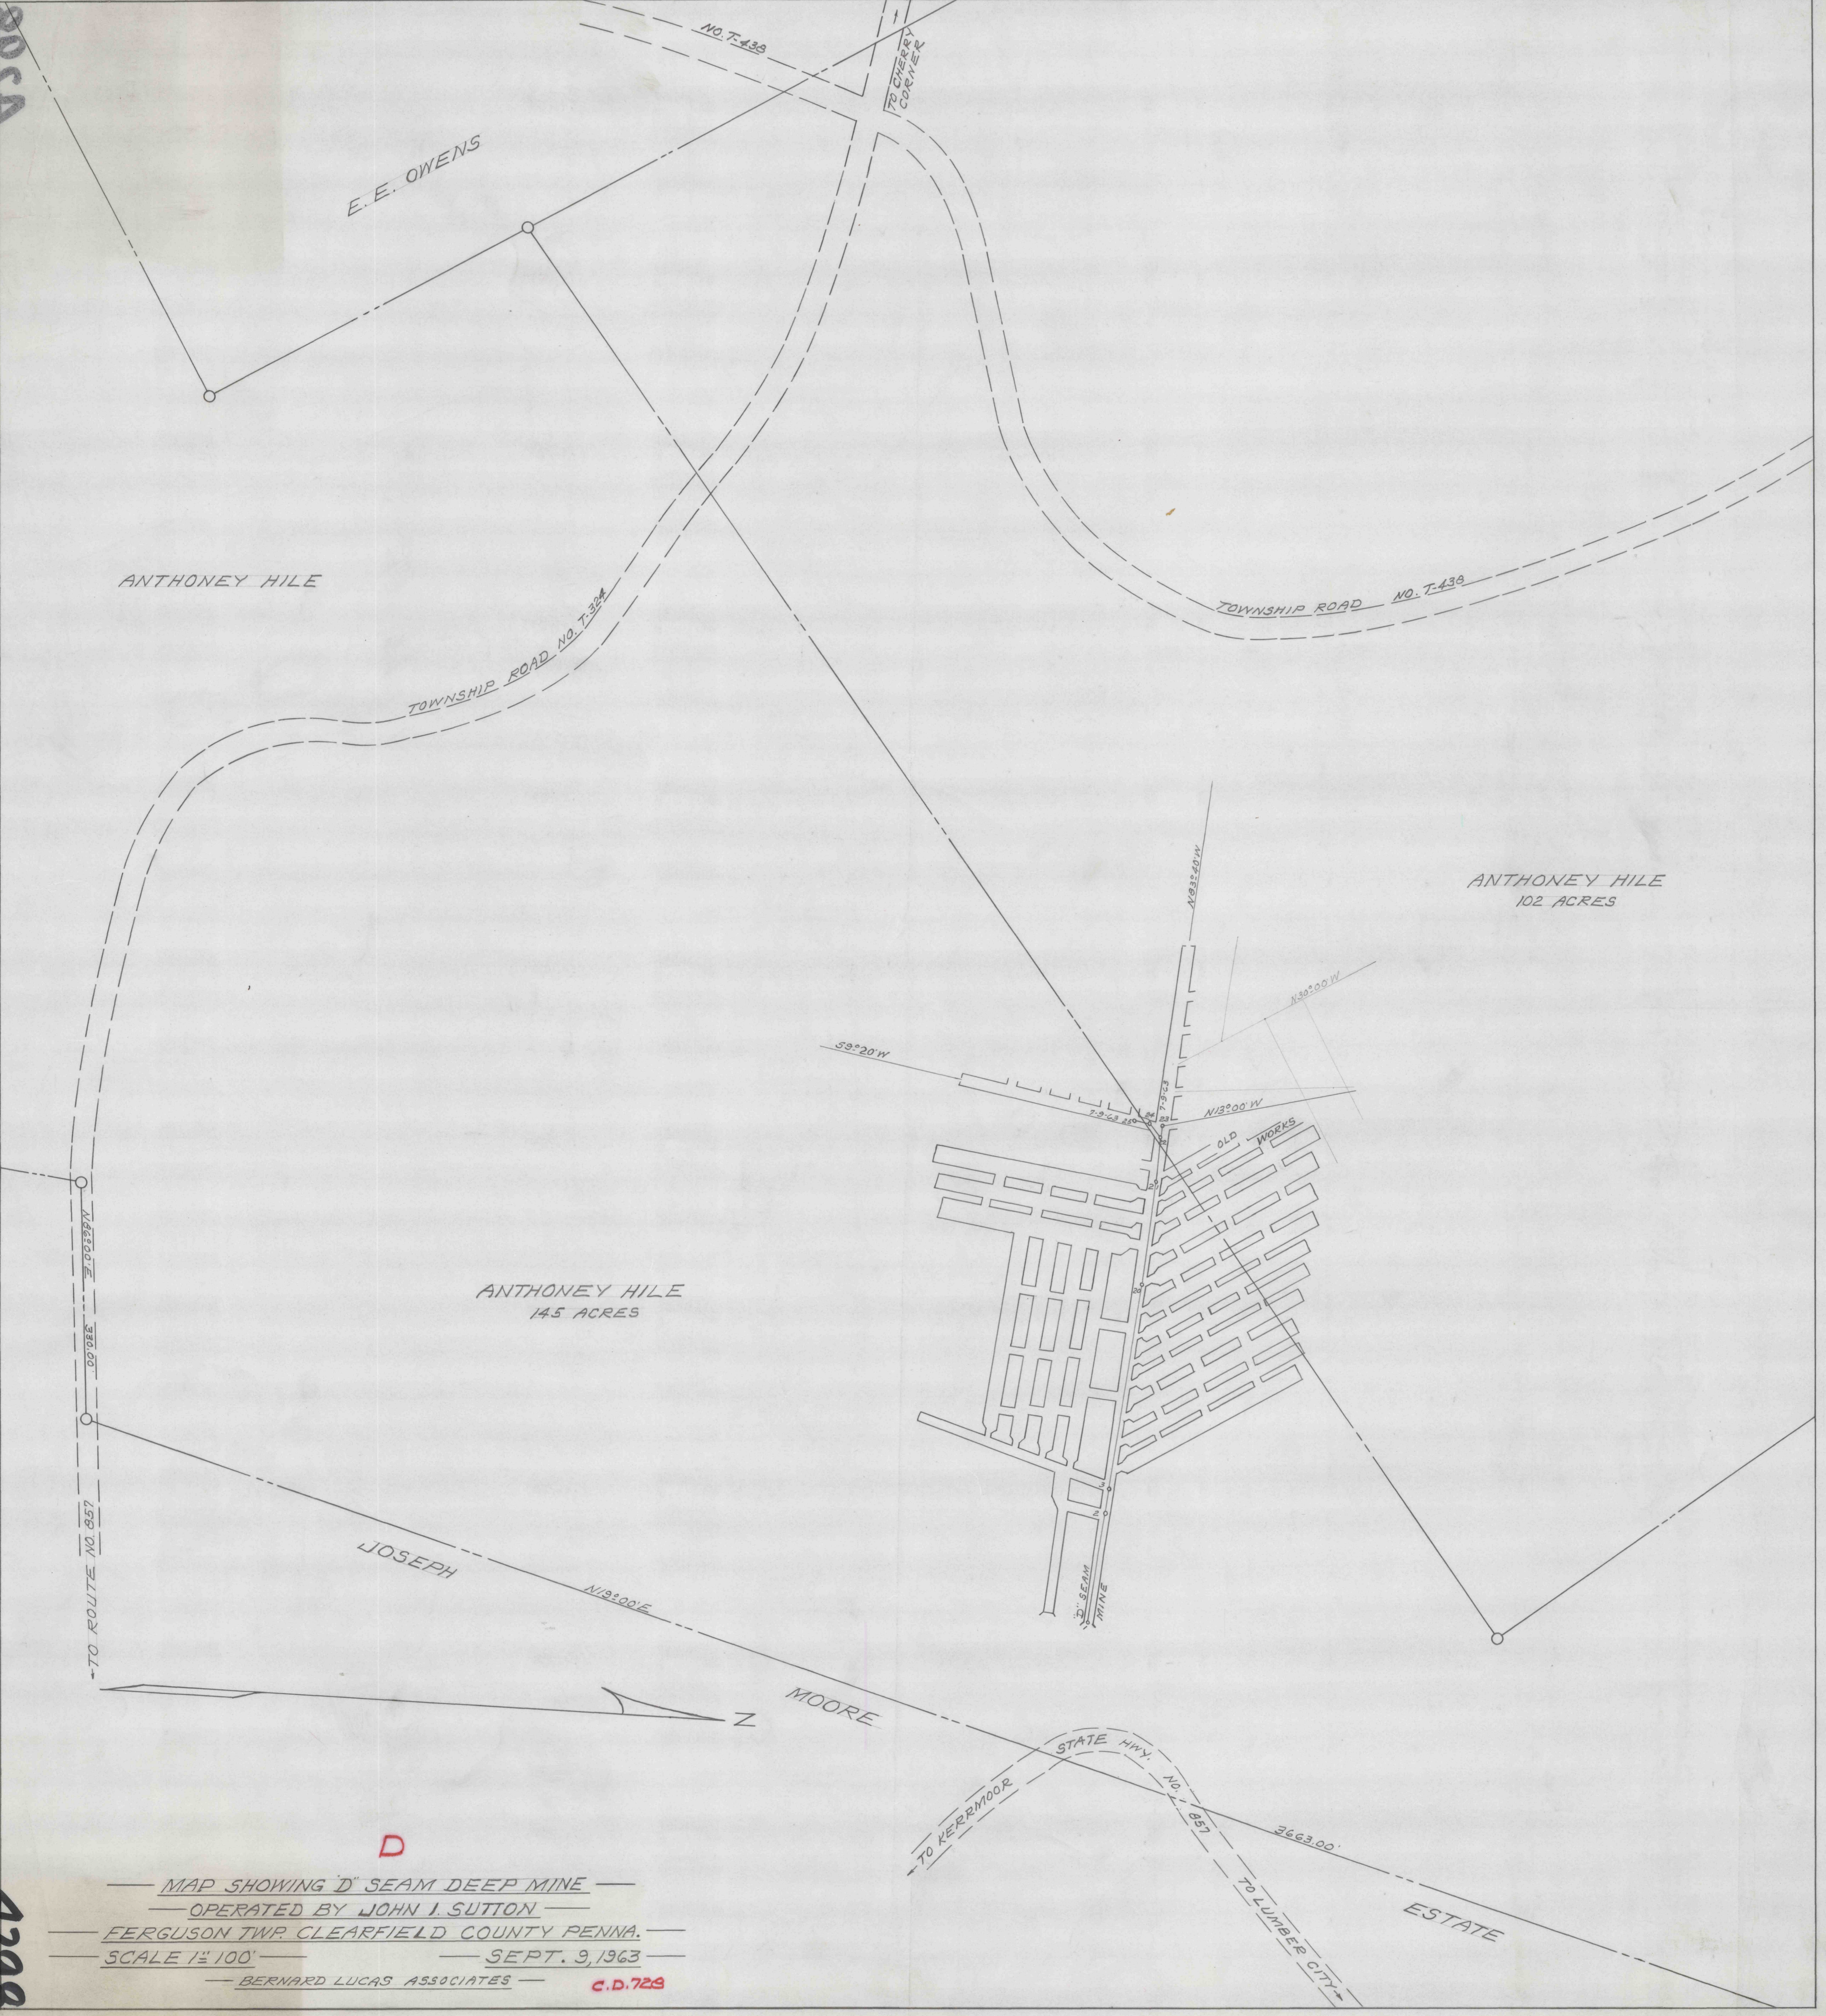

8957

4298

D

— MAP SHOWING 'D' SEAM DEEP MINE —
 — OPERATED BY JOHN I. SUTTON —
 — FERGUSON TWP. CLEARFIELD COUNTY PENNA. —
 — SCALE 1"=100' — SEPT. 9, 1963 —
 — BERNARD LUCAS ASSOCIATES — C.D. 729