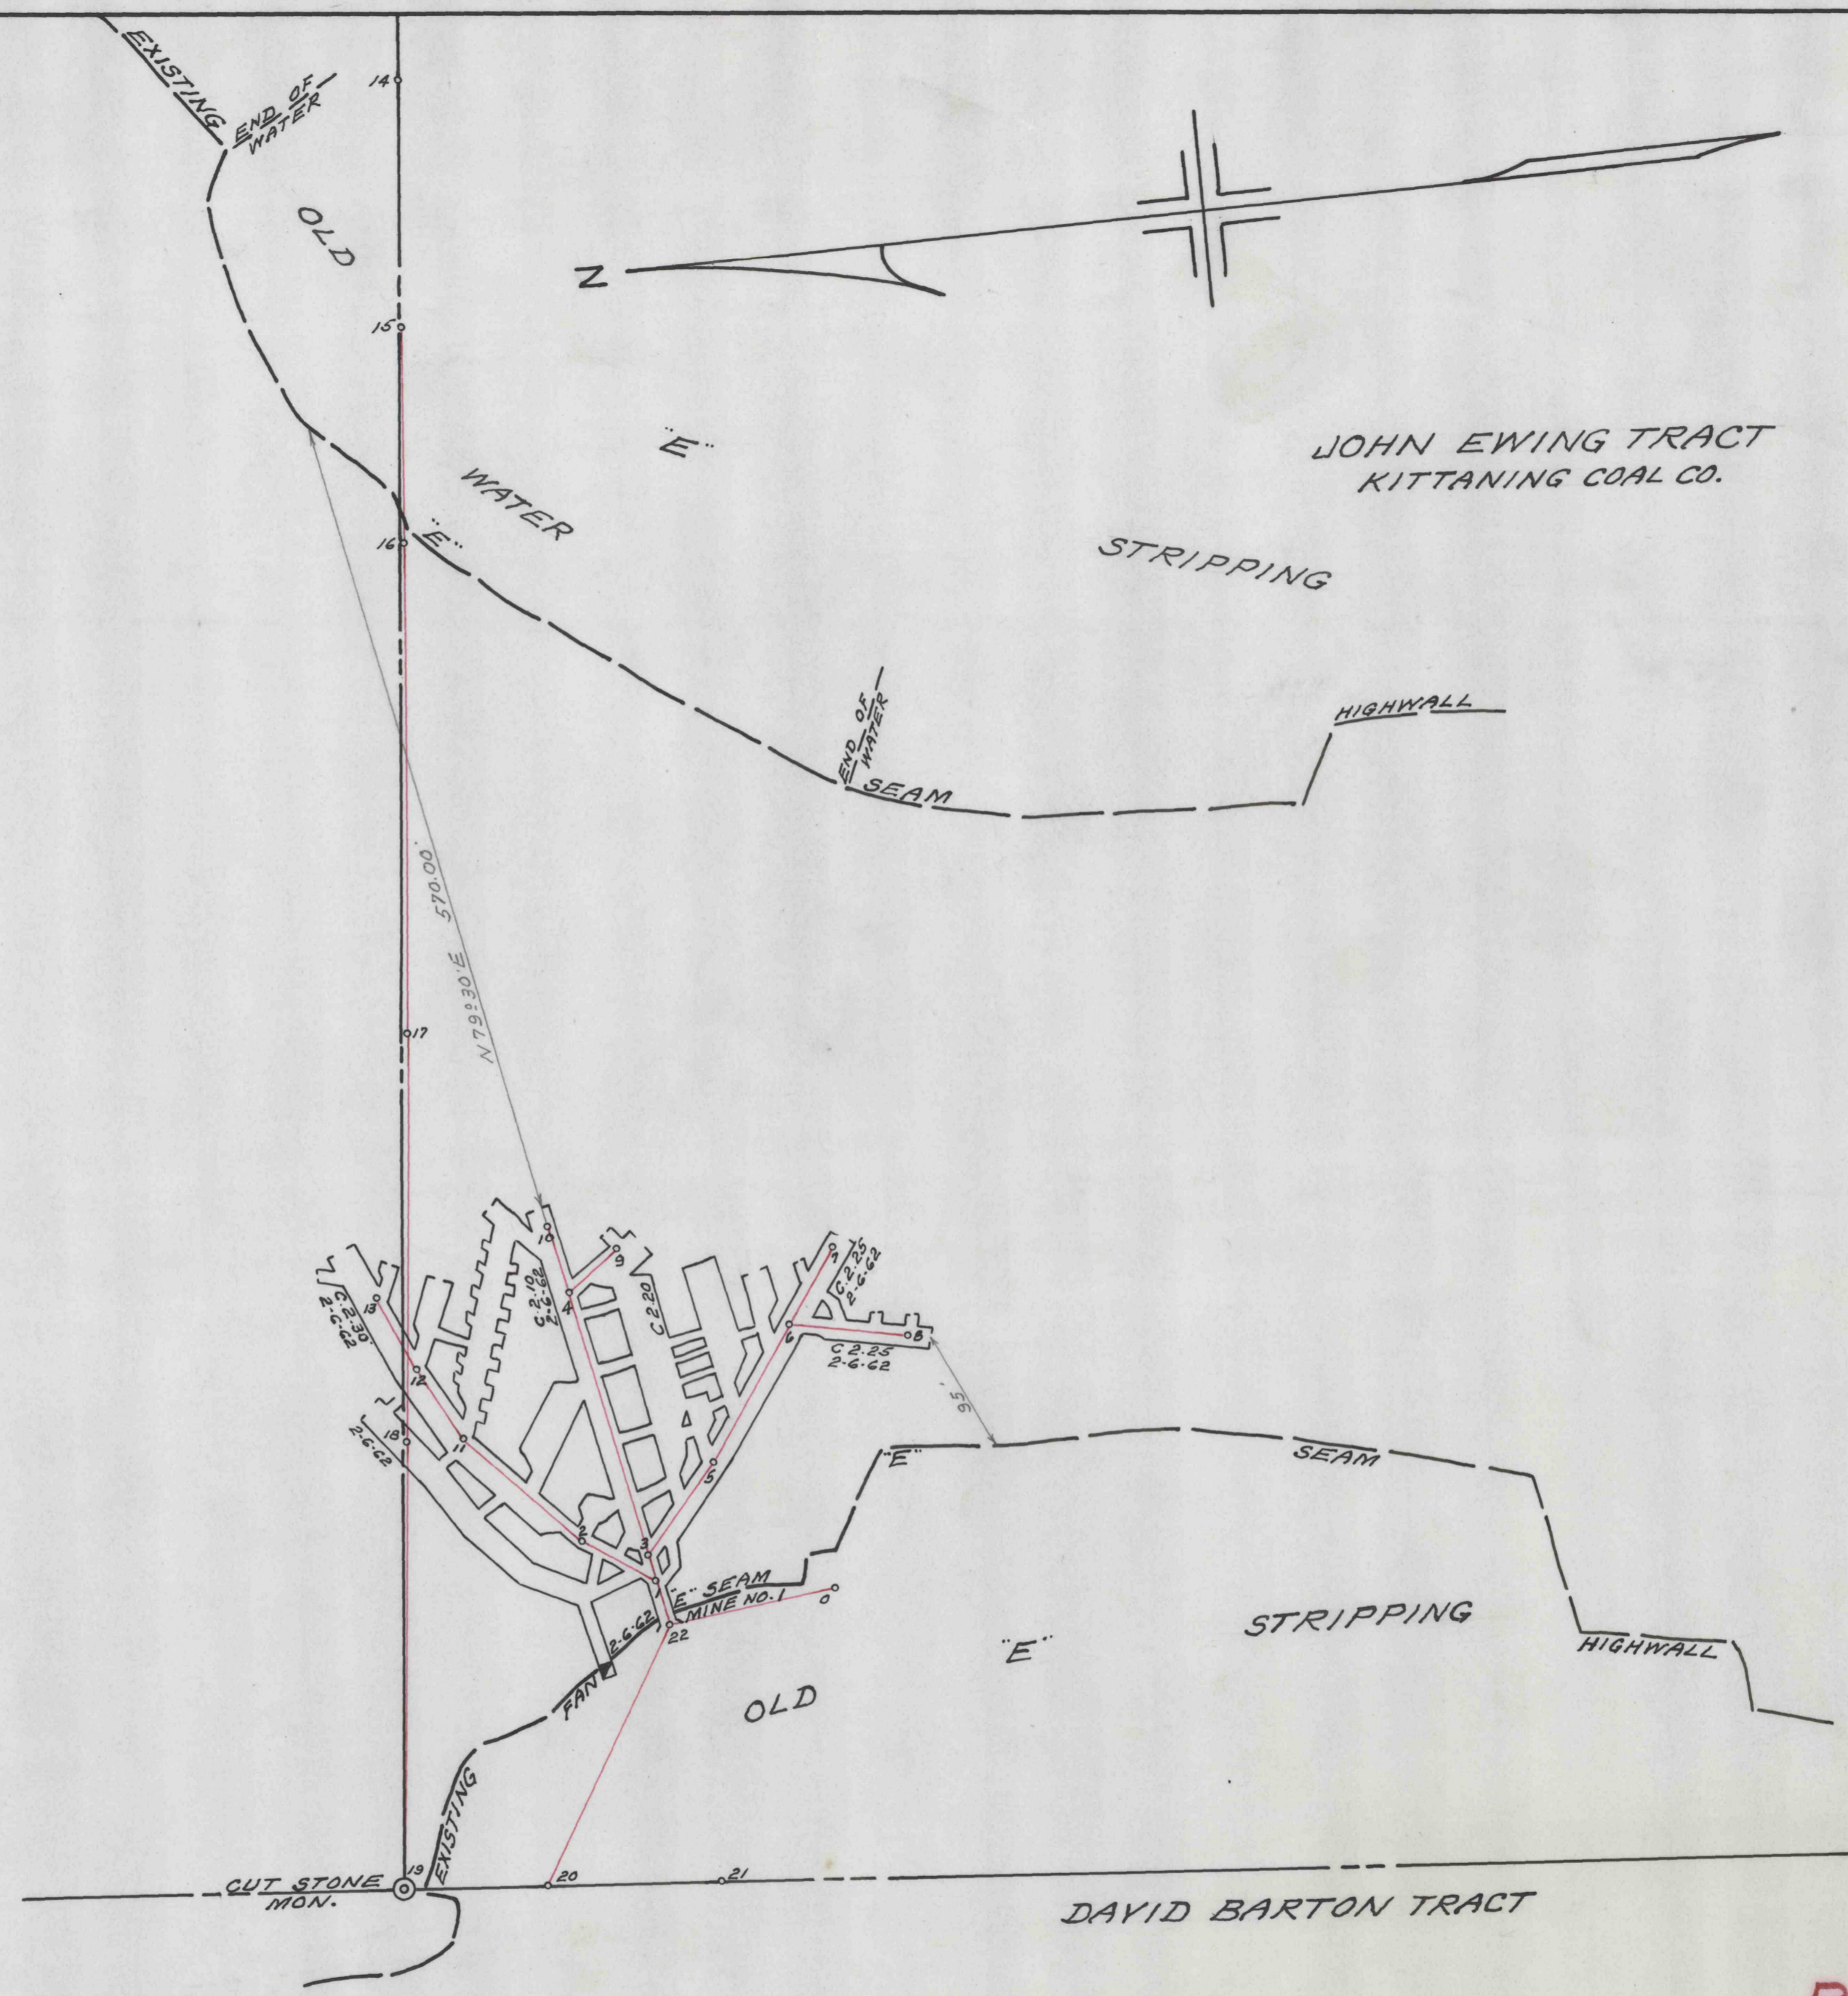

4115

4162

PD

— MAP SHOWING "E" SEAM DEEP MINE NO. 1 —
 — OPERATED BY HILL COAL CO. - ALBERT SROCK —
 — GULICH TWP. CLEARFIELD COUNTY PENNA. —
 — SCALE 1"=100' — FEB. 8, 1962 —
 — BERNARD LUCAS ASSOCIATES —