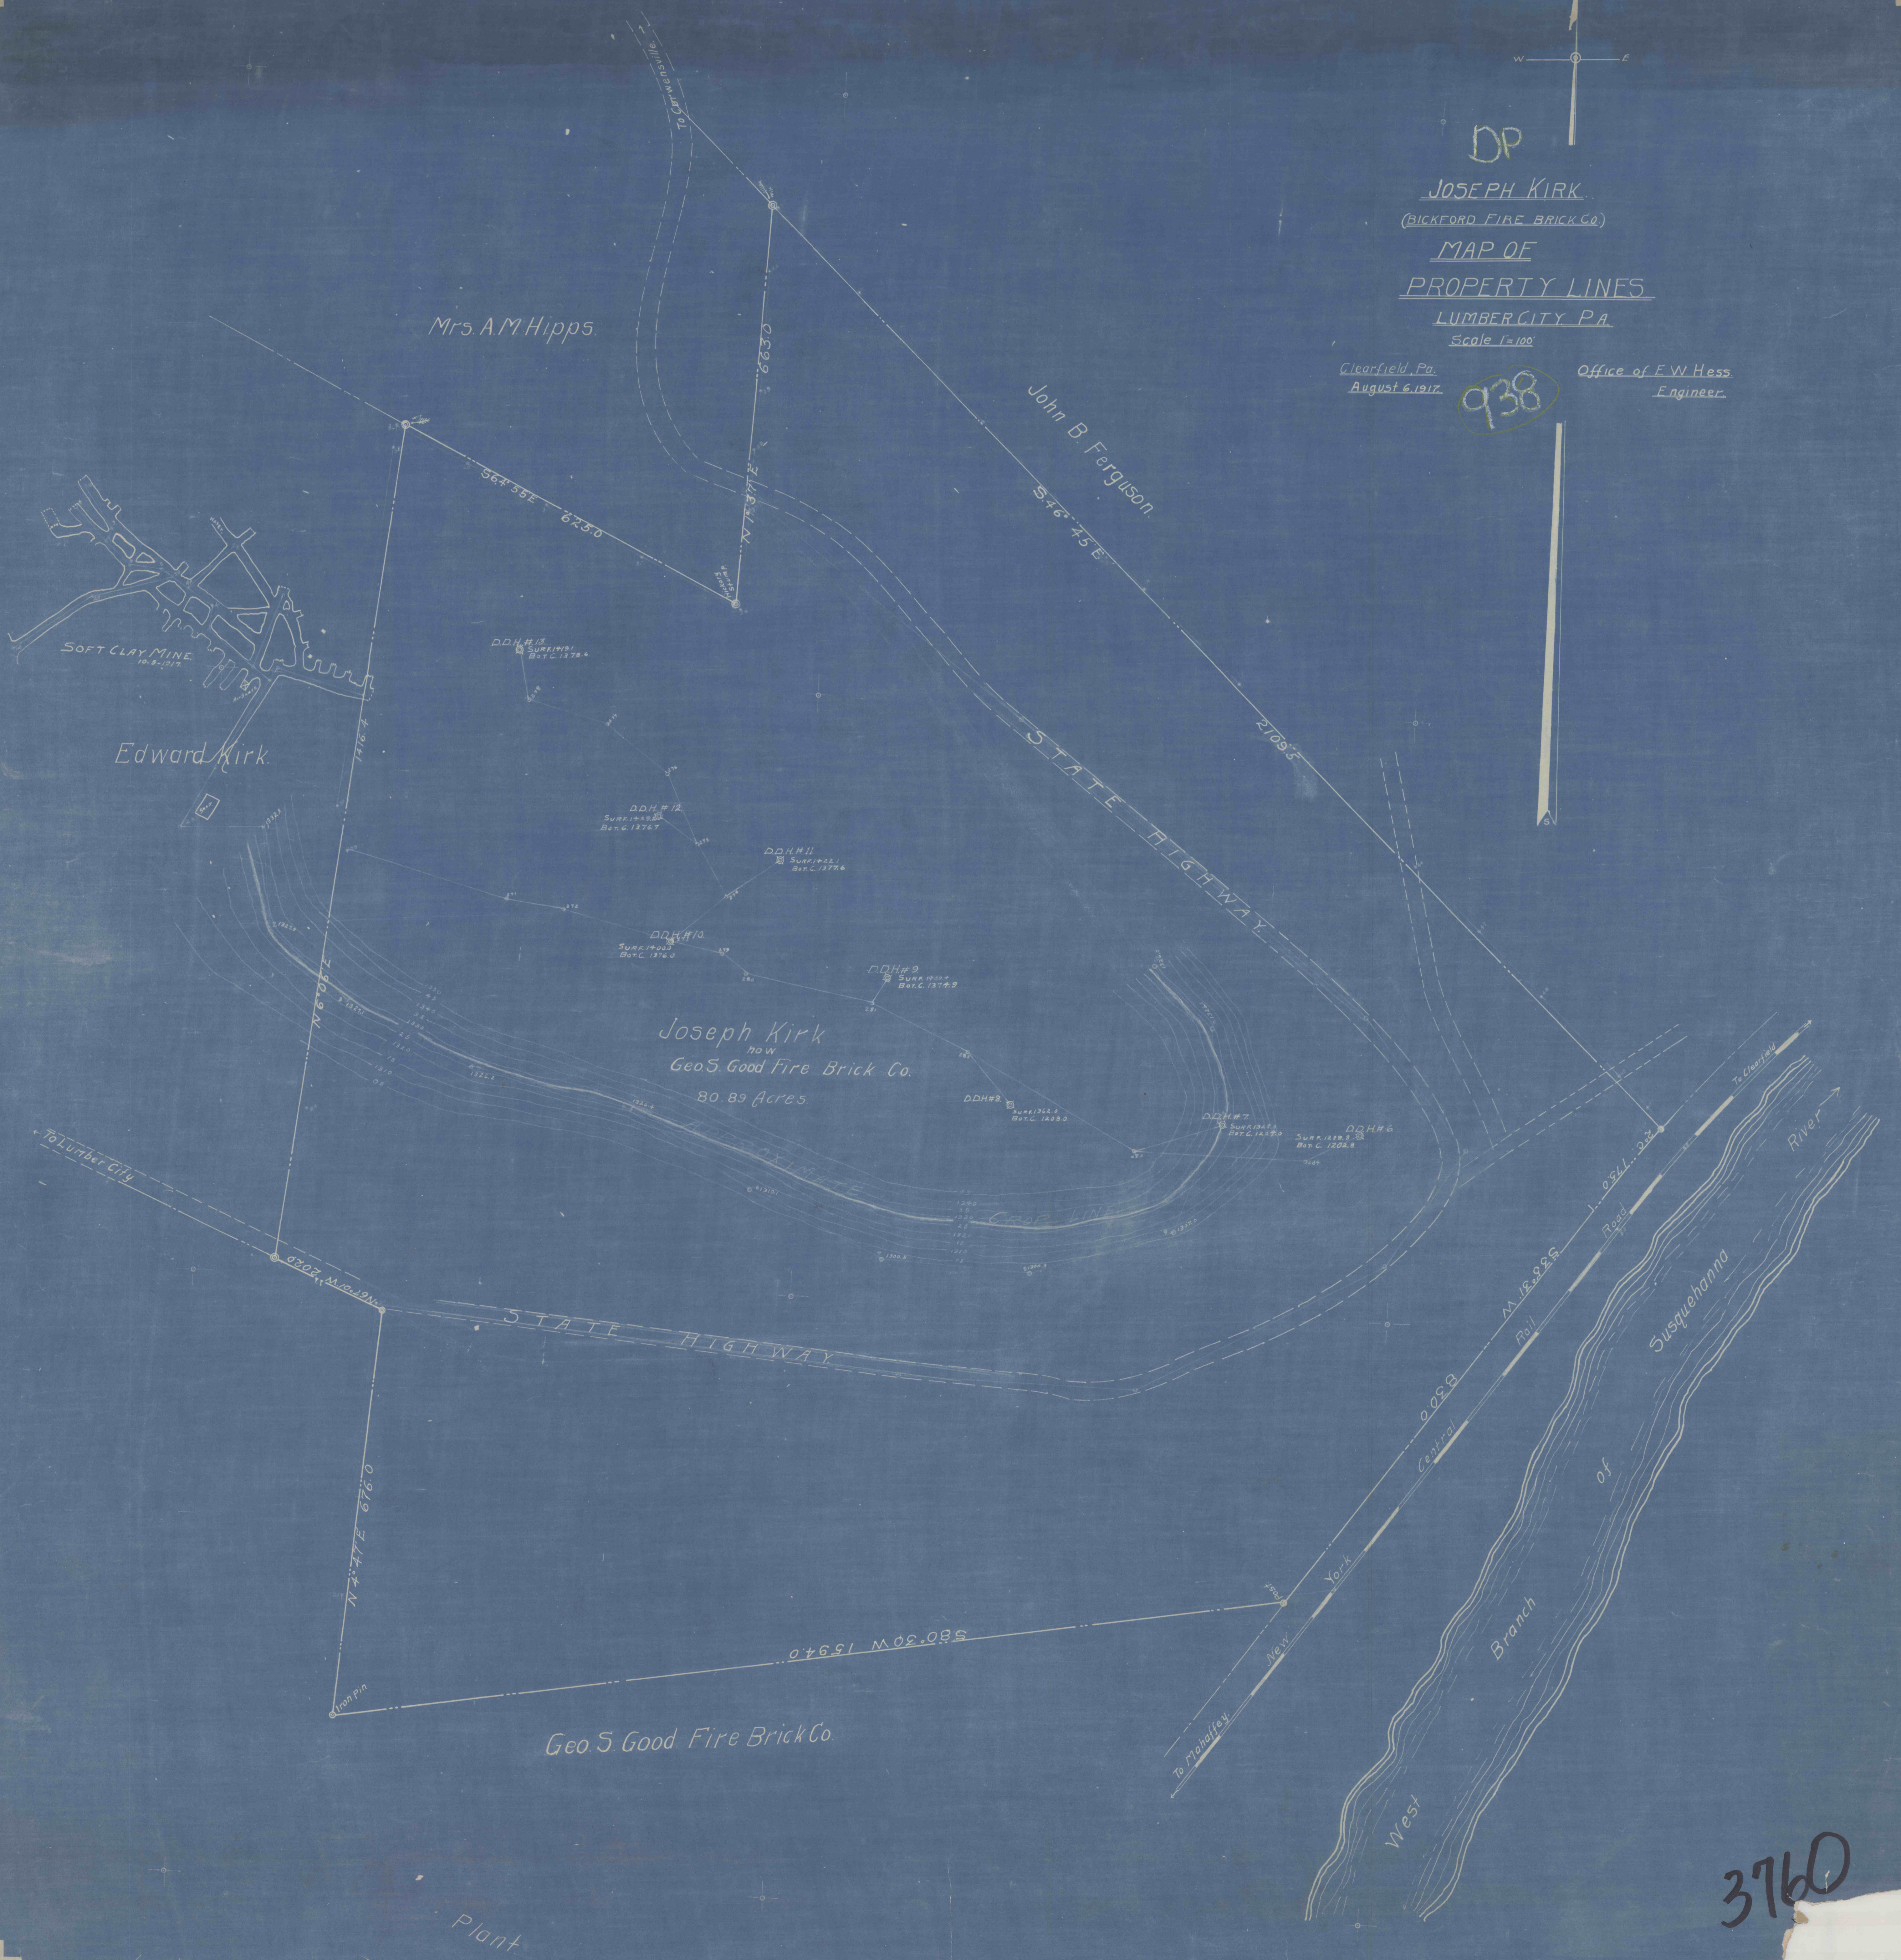

DP
 JOSEPH KIRK
 (BICKFORD FIRE BRICK CO.)
 MAP OF
 PROPERTY LINES
 LUMBER CITY PA.
 Scale 1=100

Clearfield, Pa.
 August 6, 1917
 Office of E. W. Hess
 Engineer.

938

3760