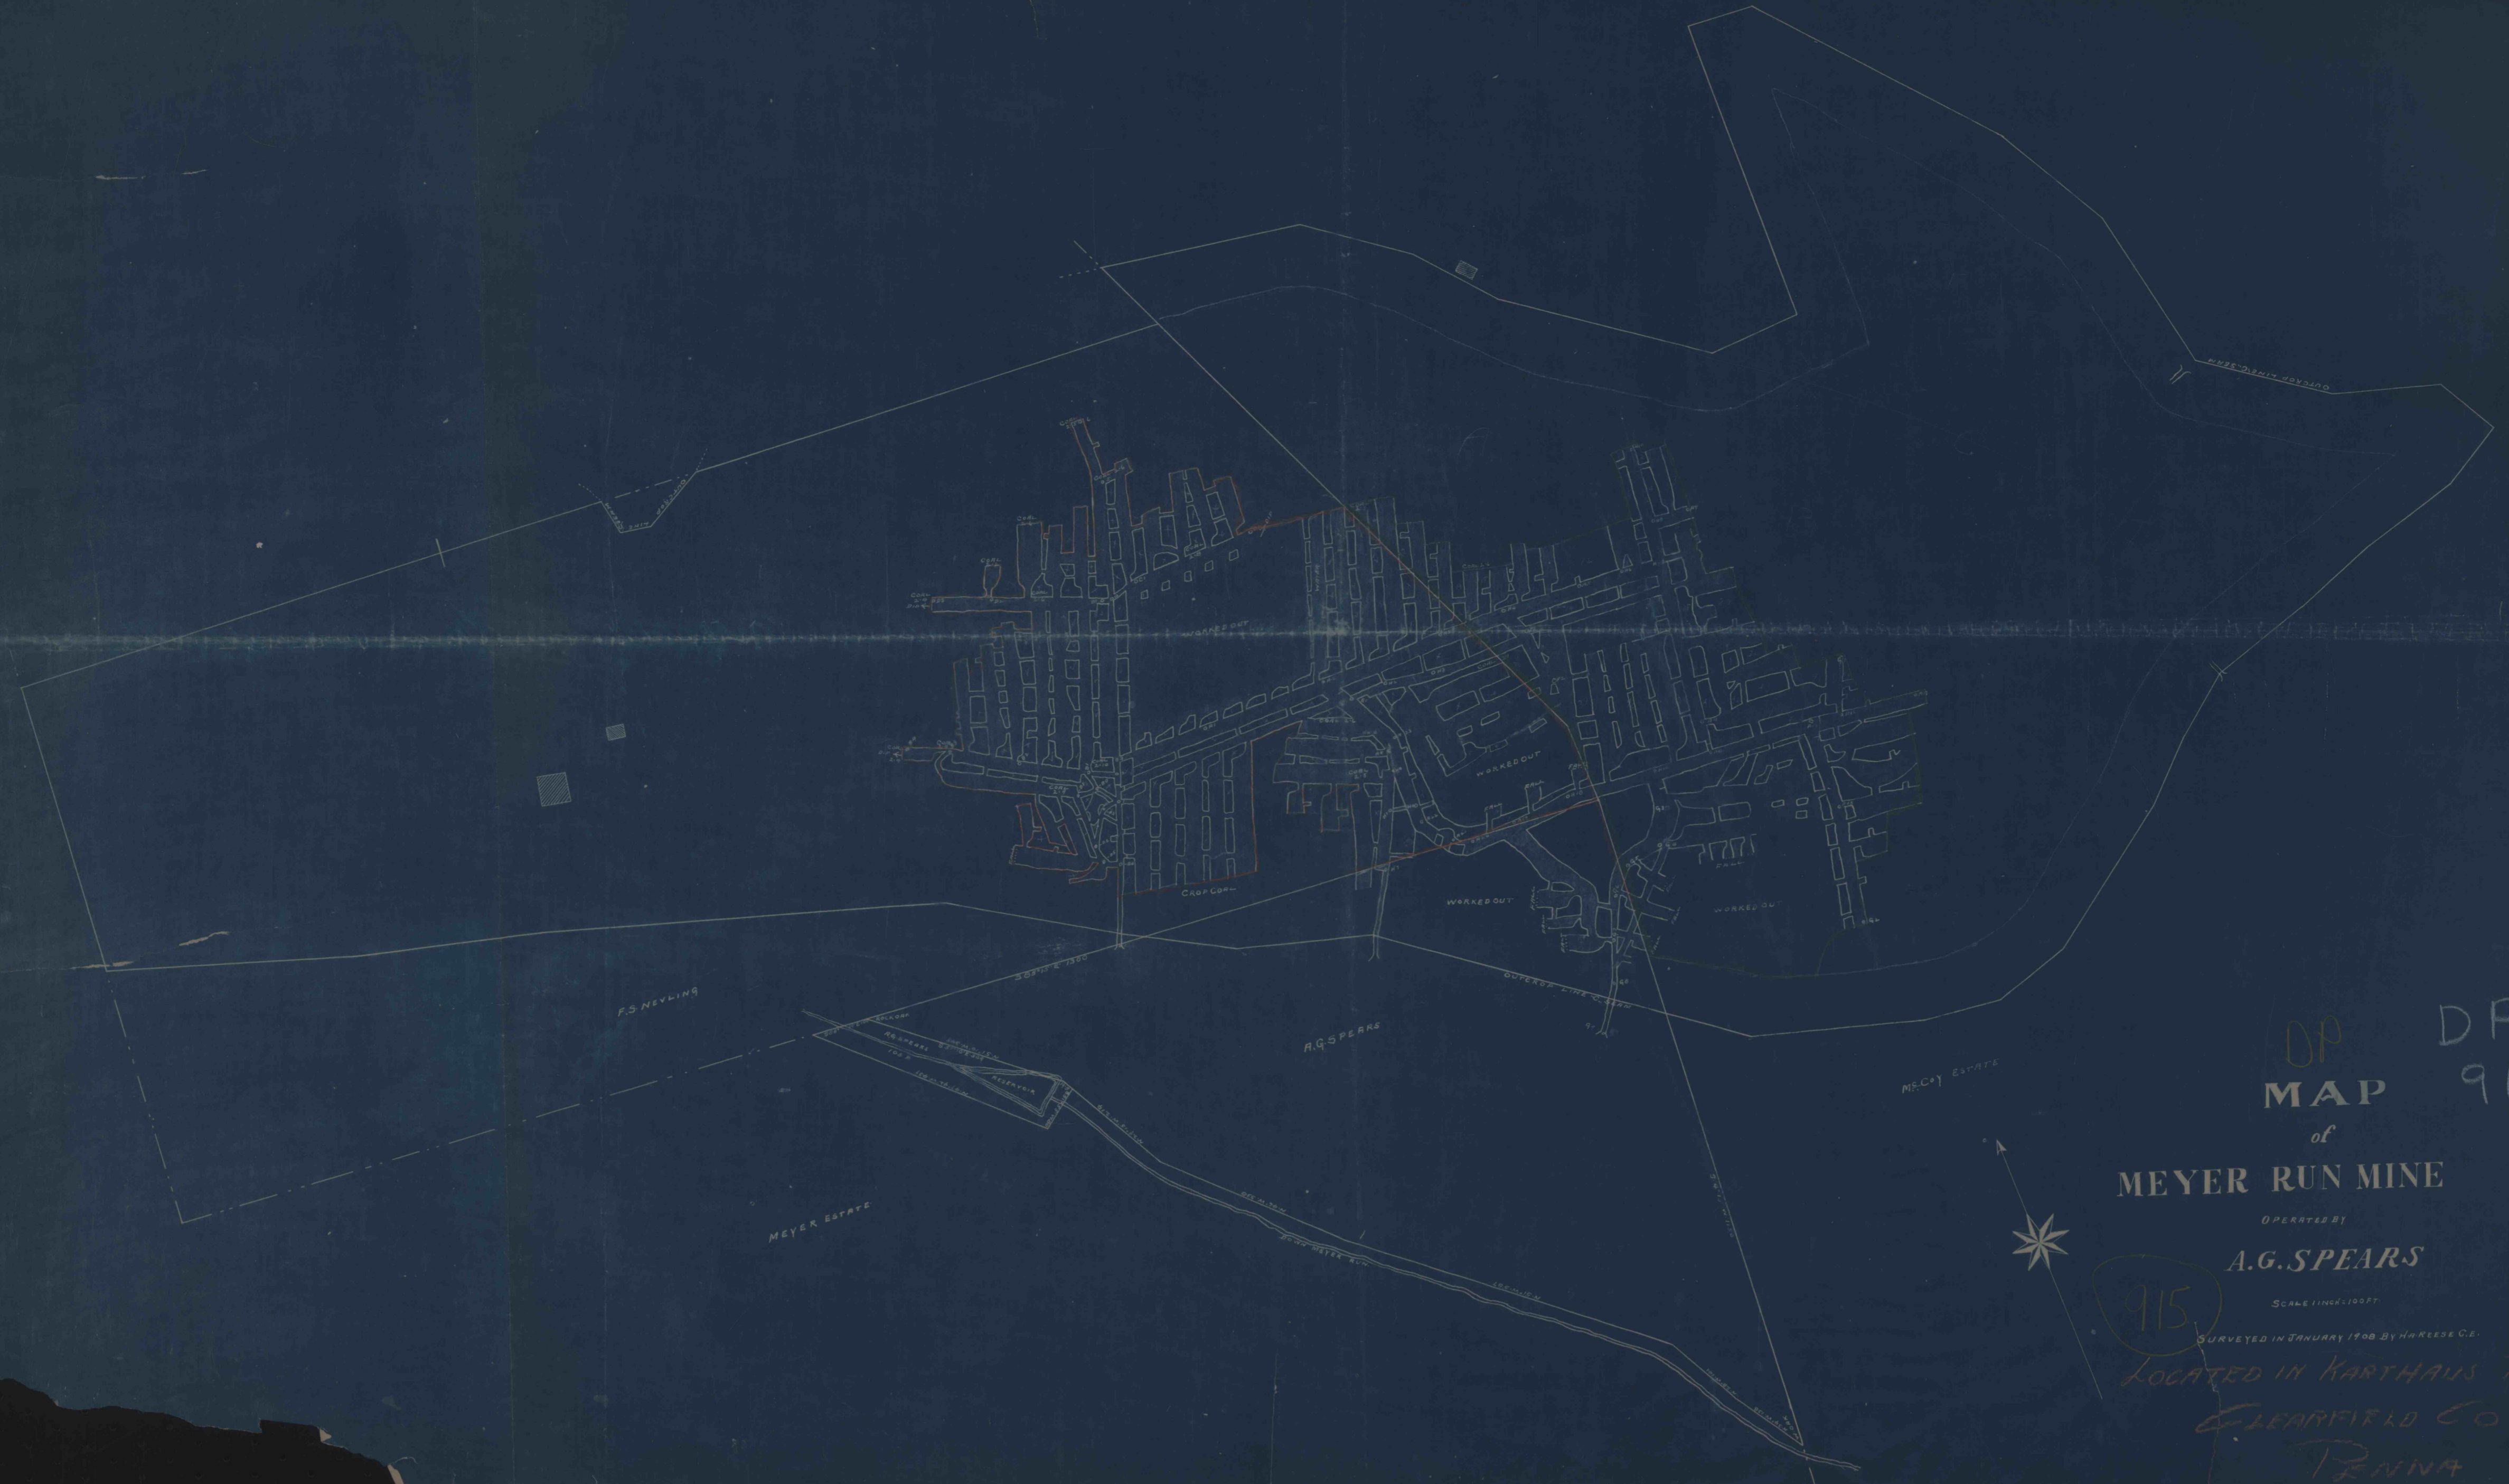

3569

OP DP  
 MAP 915

**MEYER RUN MINE**

OPERATED BY

**A.G. SPEARS**

SCALE 1 INCH = 100 FT

SURVEYED IN JANUARY 1908 BY H. REESE C.E.

915  
 LOCATED IN KARTHANS TWP  
 CLEARFIELD CO  
 PENNA  
 COAL ESTIMATED