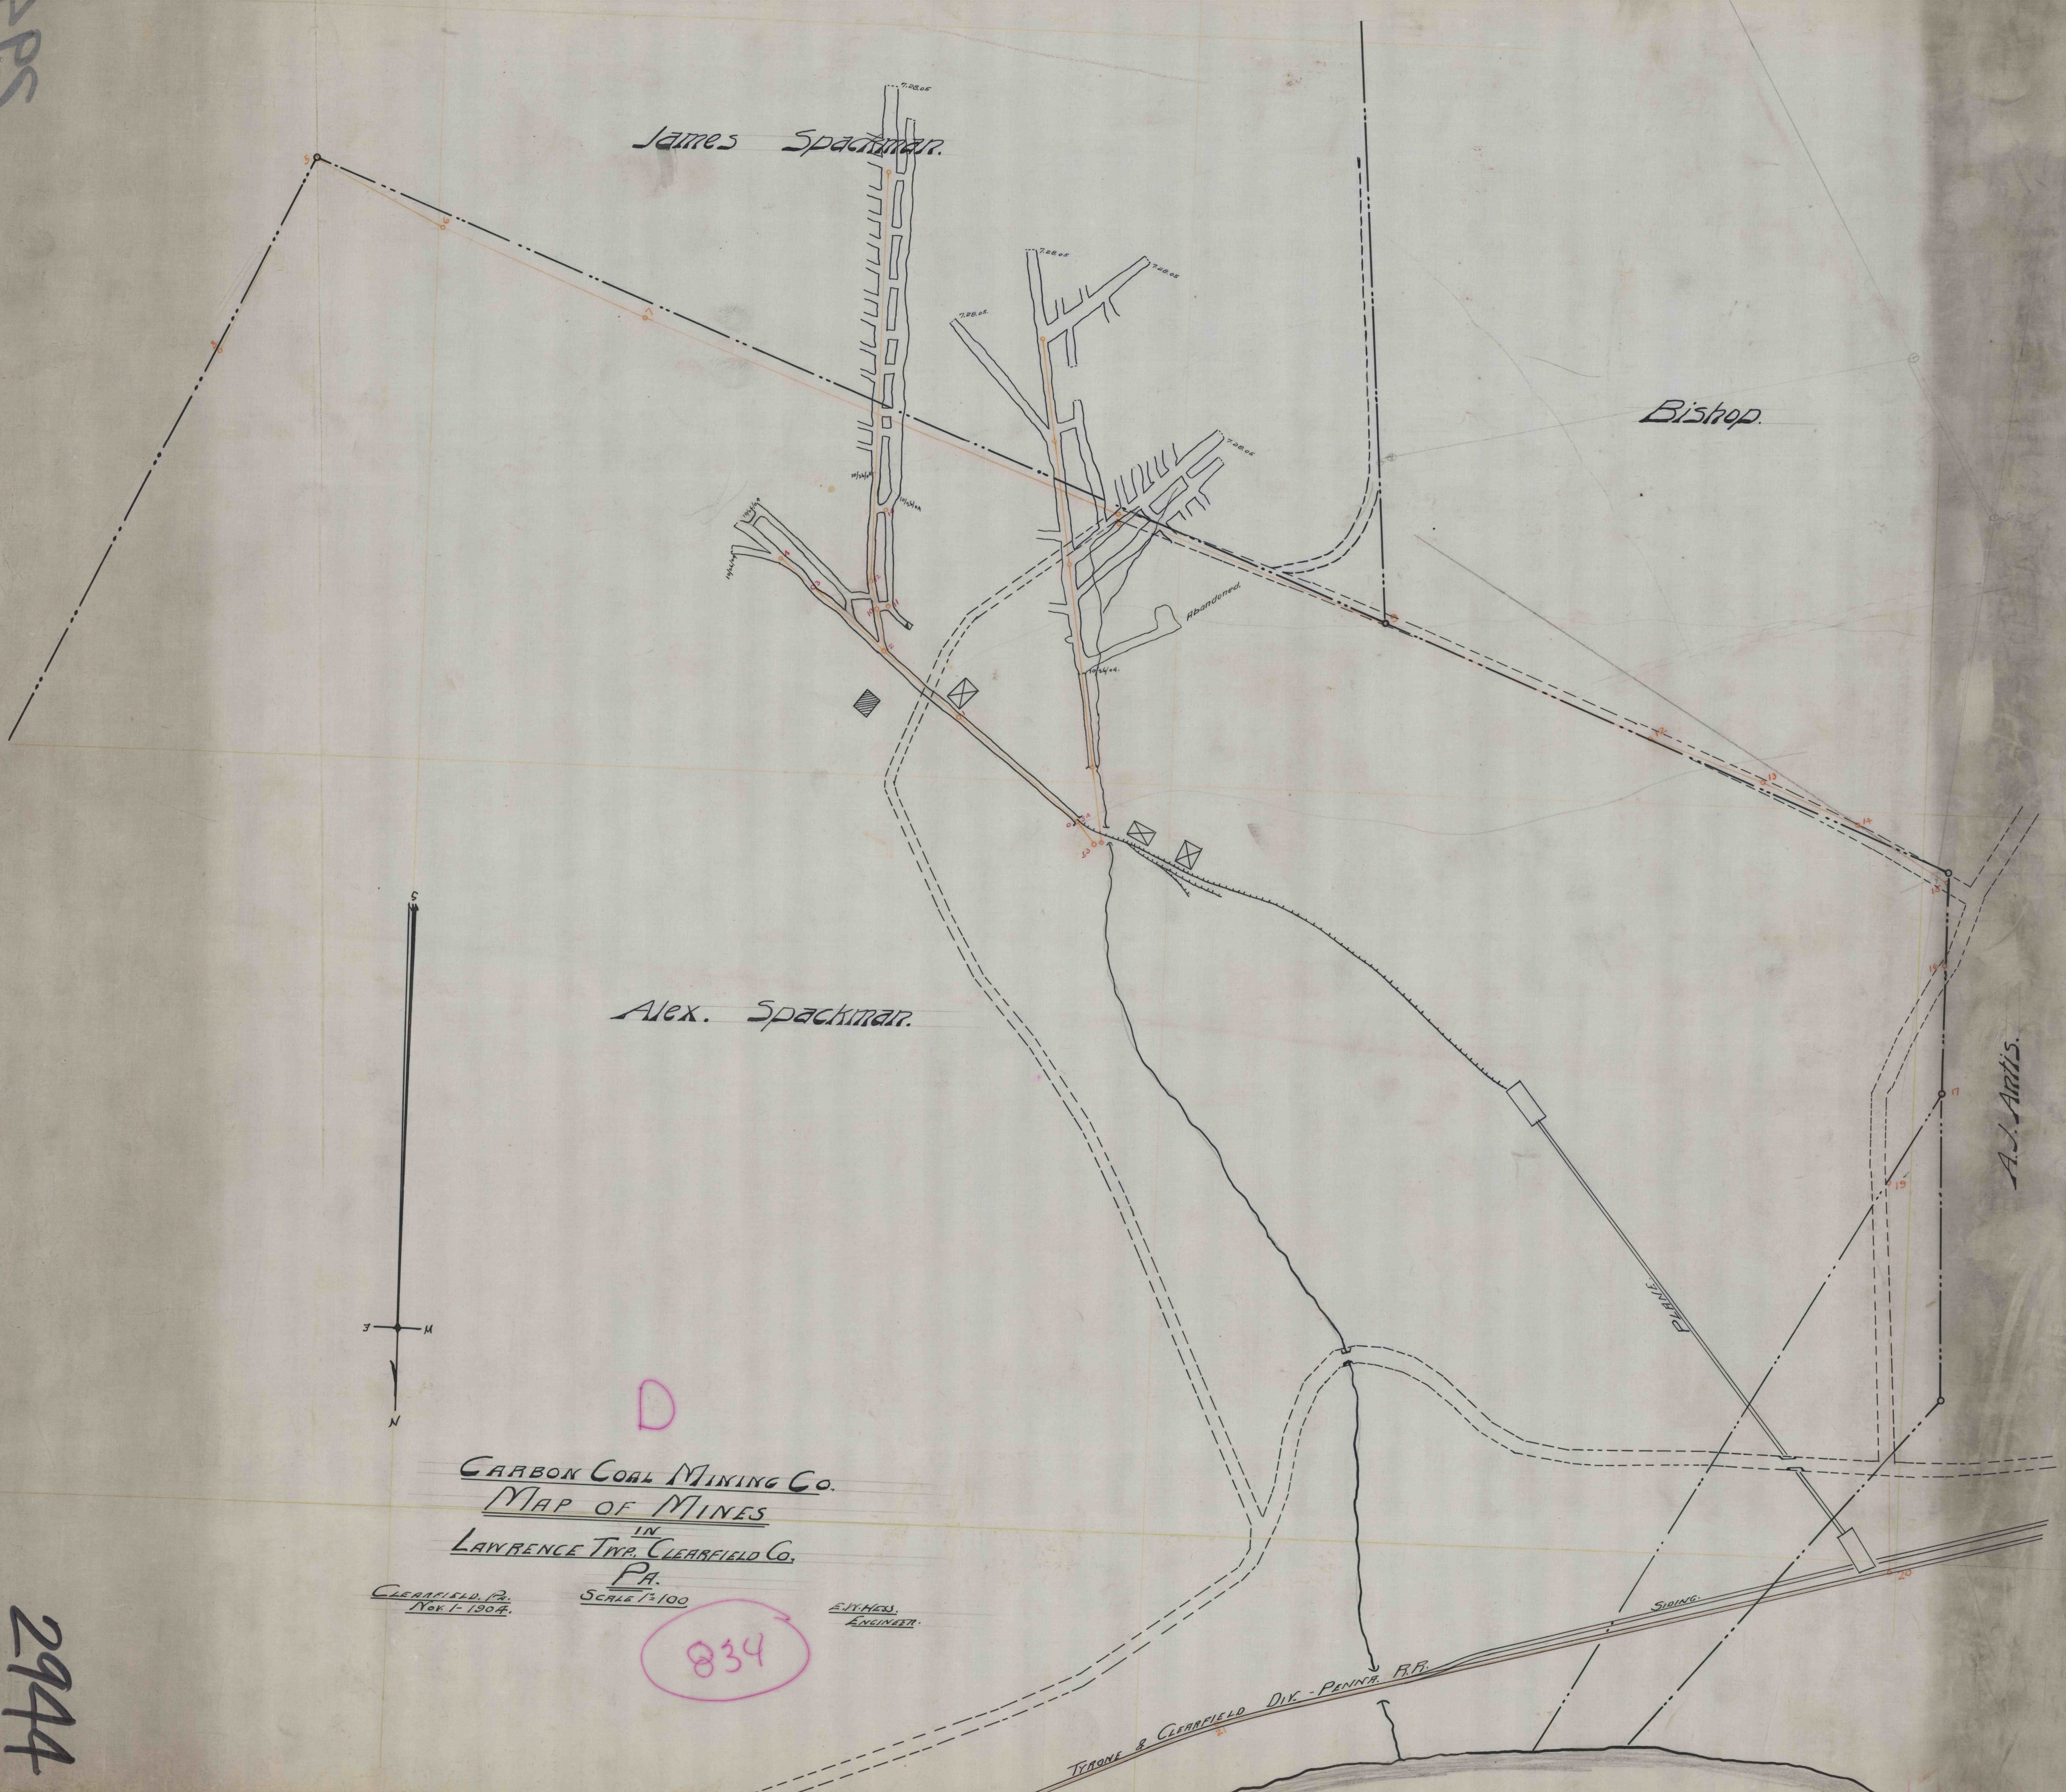

4495

834

James Spackman.

Bishop.

Alex. Spackman.

A.J. Antis.

Abandoned.

Siding.

TYNDE & CLEARFIELD DIV. - PENNS. R.R.

CARBON COAL MINING CO.
MAP OF MINES
IN
LAWRENCE TWP. CLEARFIELD CO.
PA.
CLEARFIELD, Pa.
Nov. 1, 1904.

SCALE 1" = 100'

E. J. HERS
ENGINEER.

834

2944

858