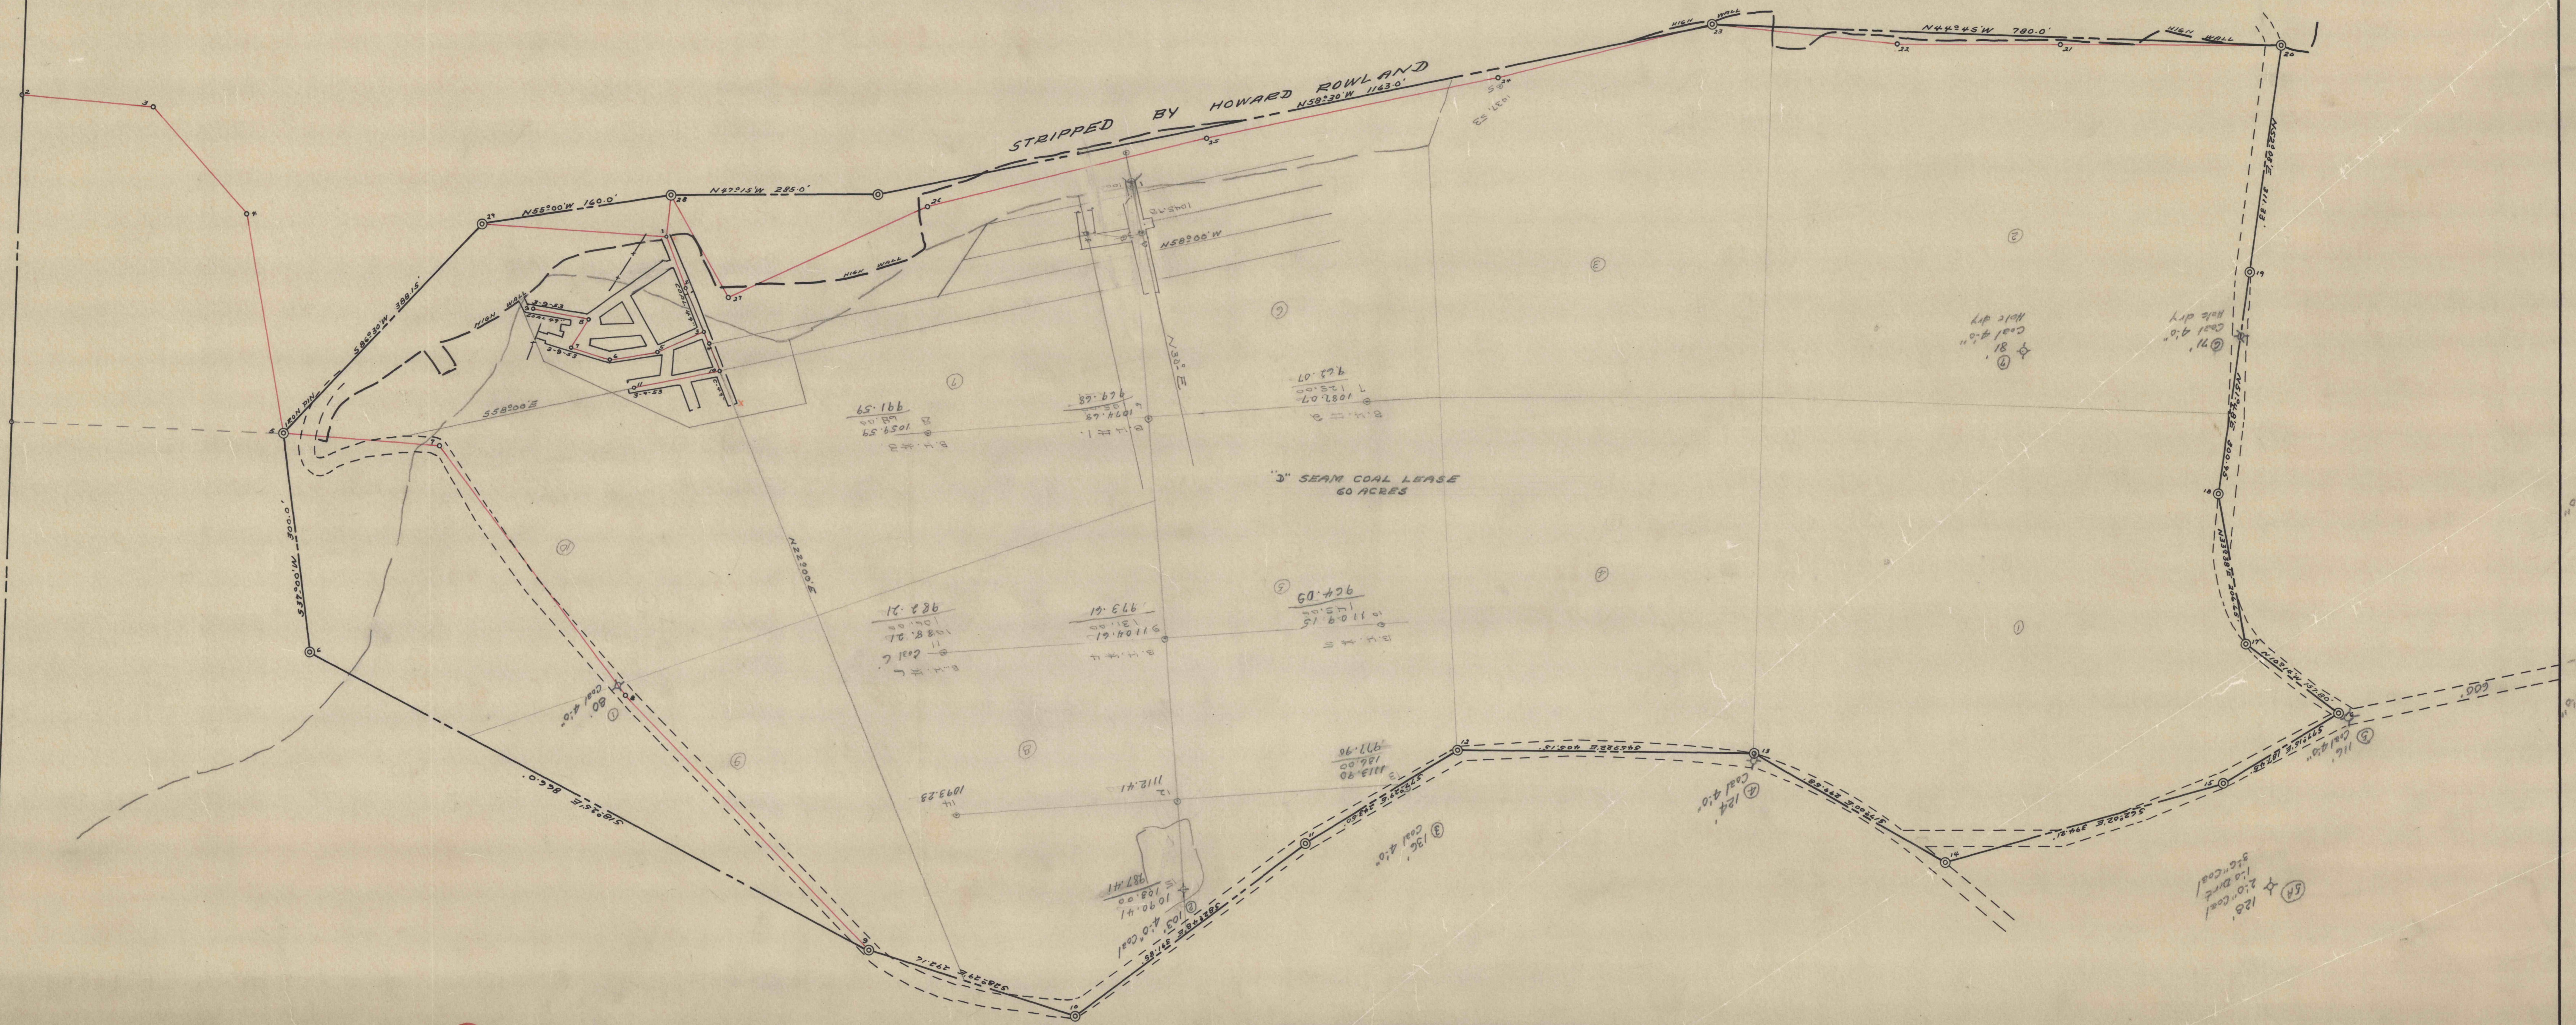

SP15

K. C. CO.

ROWLAND TRACT

D

ROWLAND TRACT

— MAP SHOWING "D" SEAM COAL LEASE —
 — OPERATED BY J.E. FOX COAL COMPANY —
 — WOODWARD TWP. CLEARFIELD CO. PA. —
 — SCALE 1" = 100' — OCT. 28 1952 —
 — BERNARD LUCAS ENGR. —