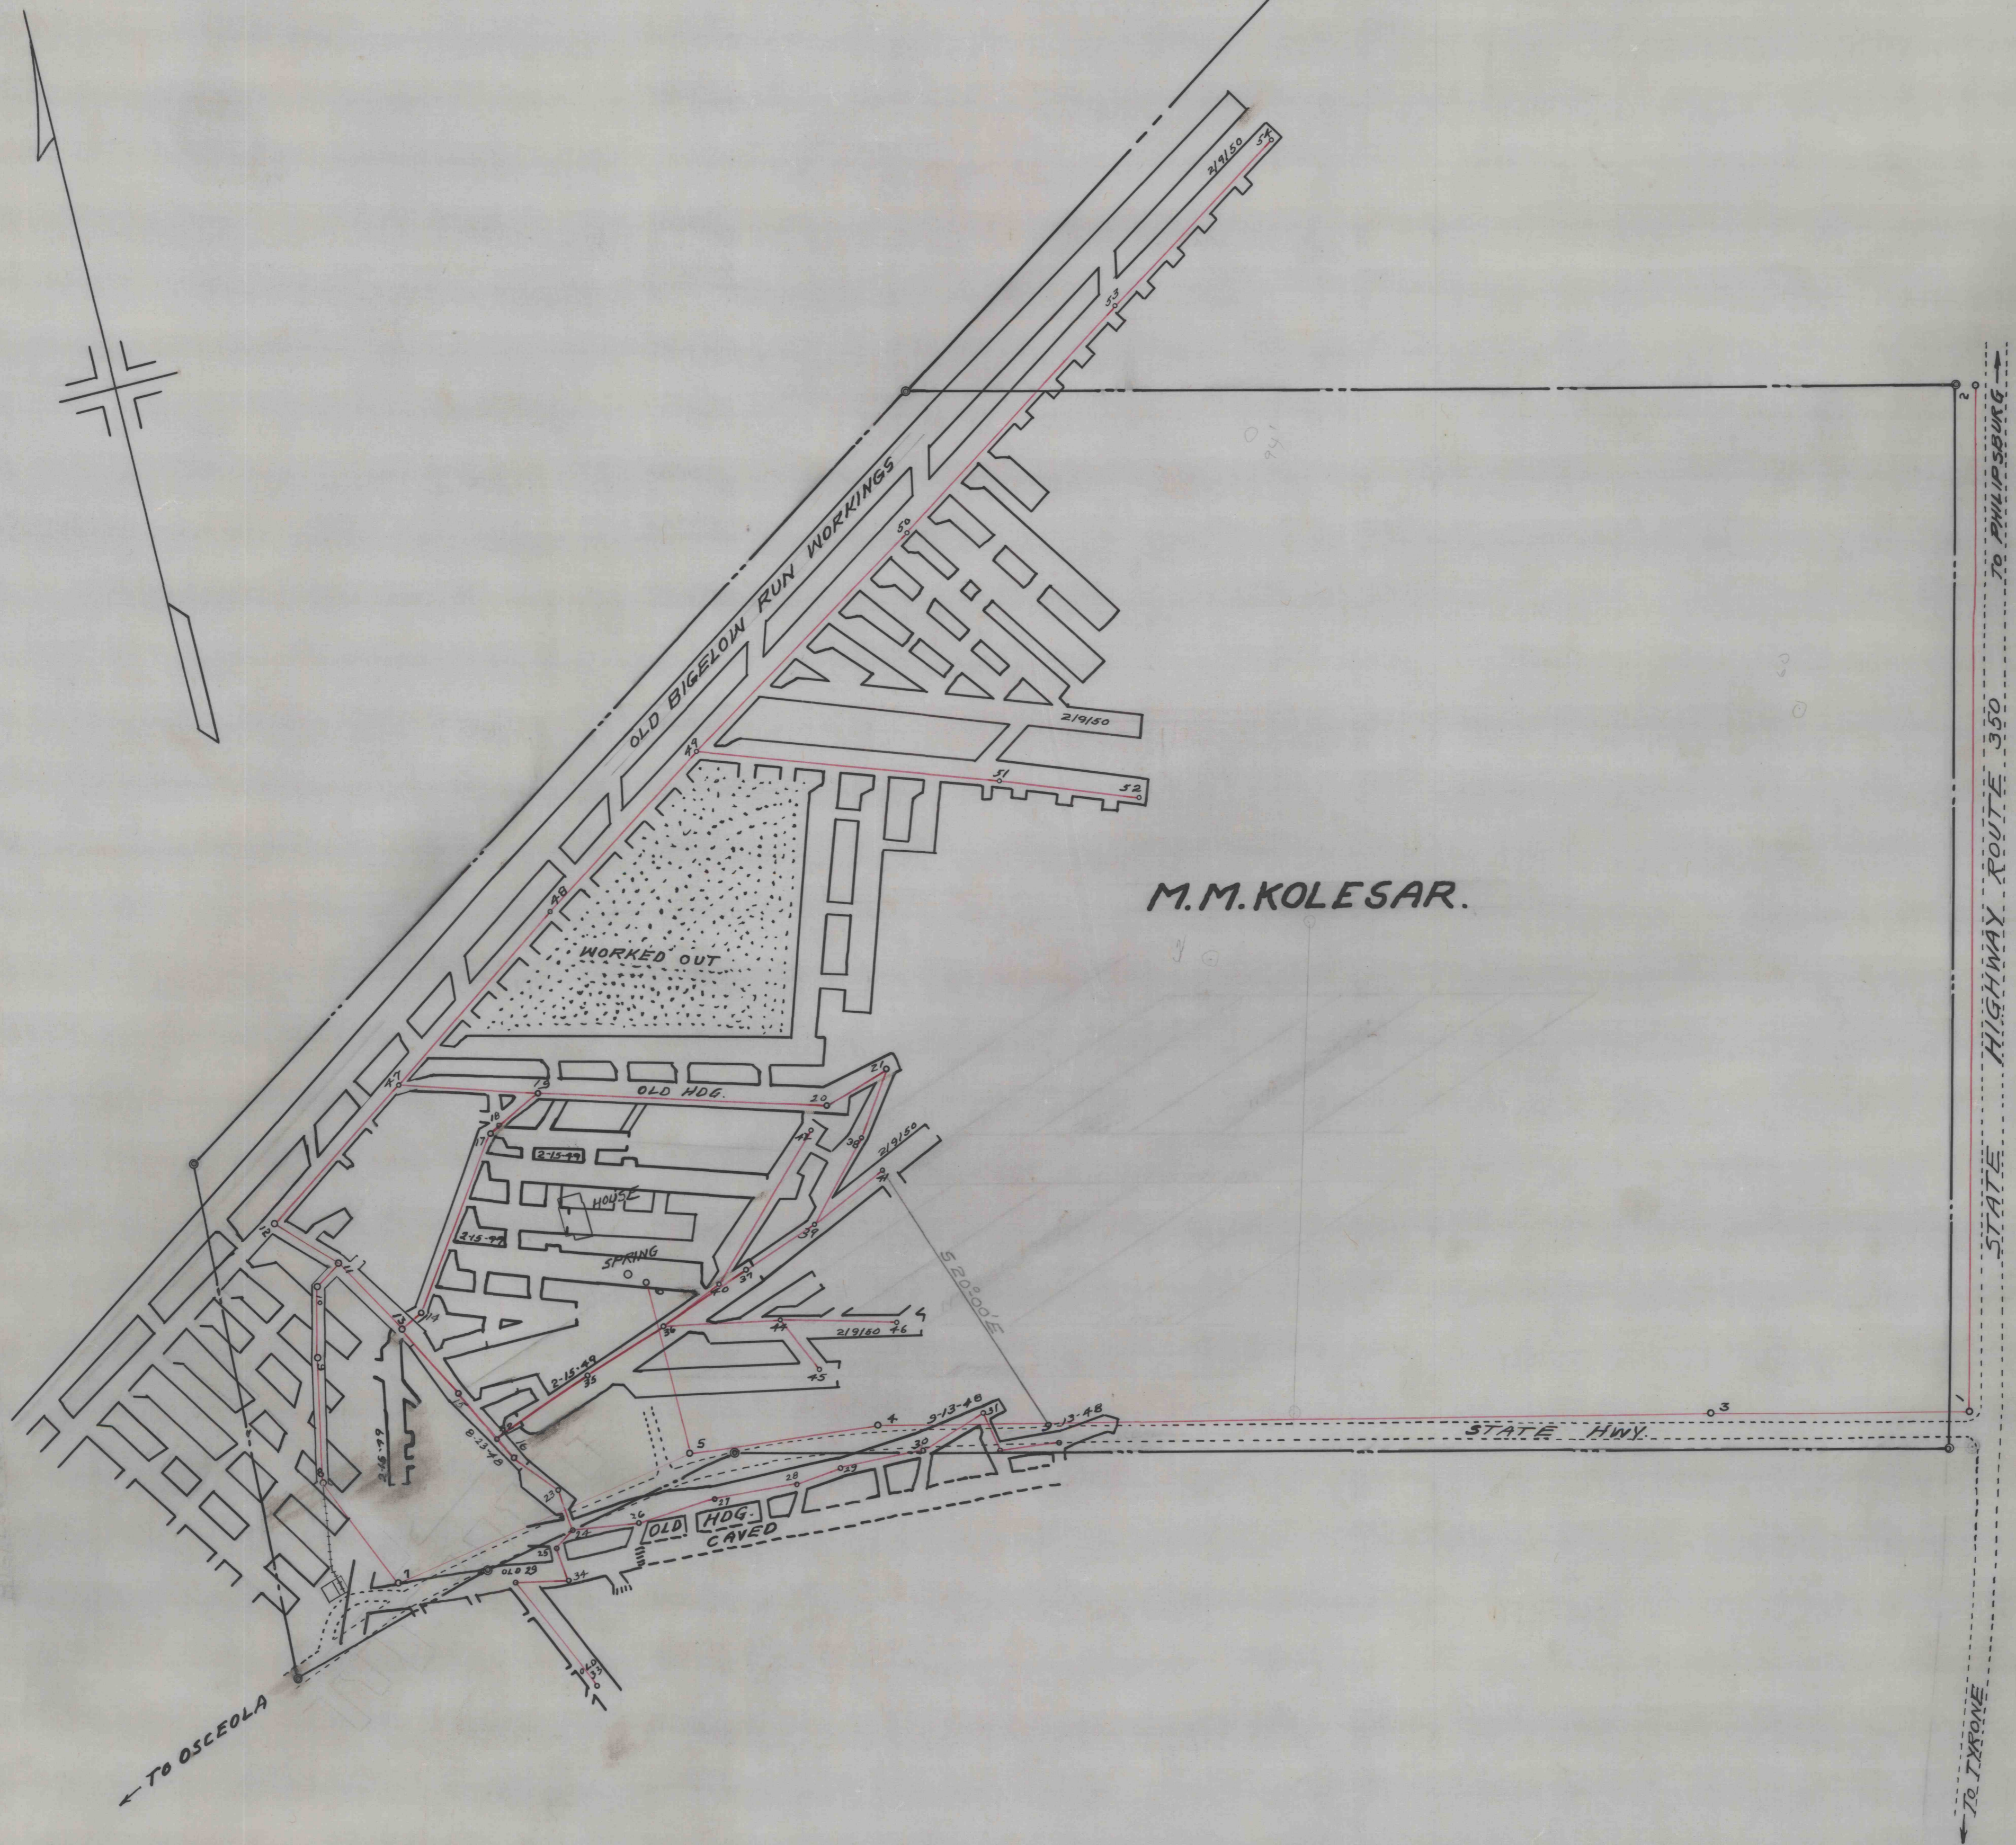

2947

2947

D

— MAP OF ROSELAWN MINE —
 — RUSH TOWNSHIP CENTRE CO. PA., —
 — OPERATED BY M.M. KOLESAR —
 — SCALE 1"=100' — — JAN. 6, 1948 —
 POSTED TO SEPT. 13, 1948.

C.D. 297