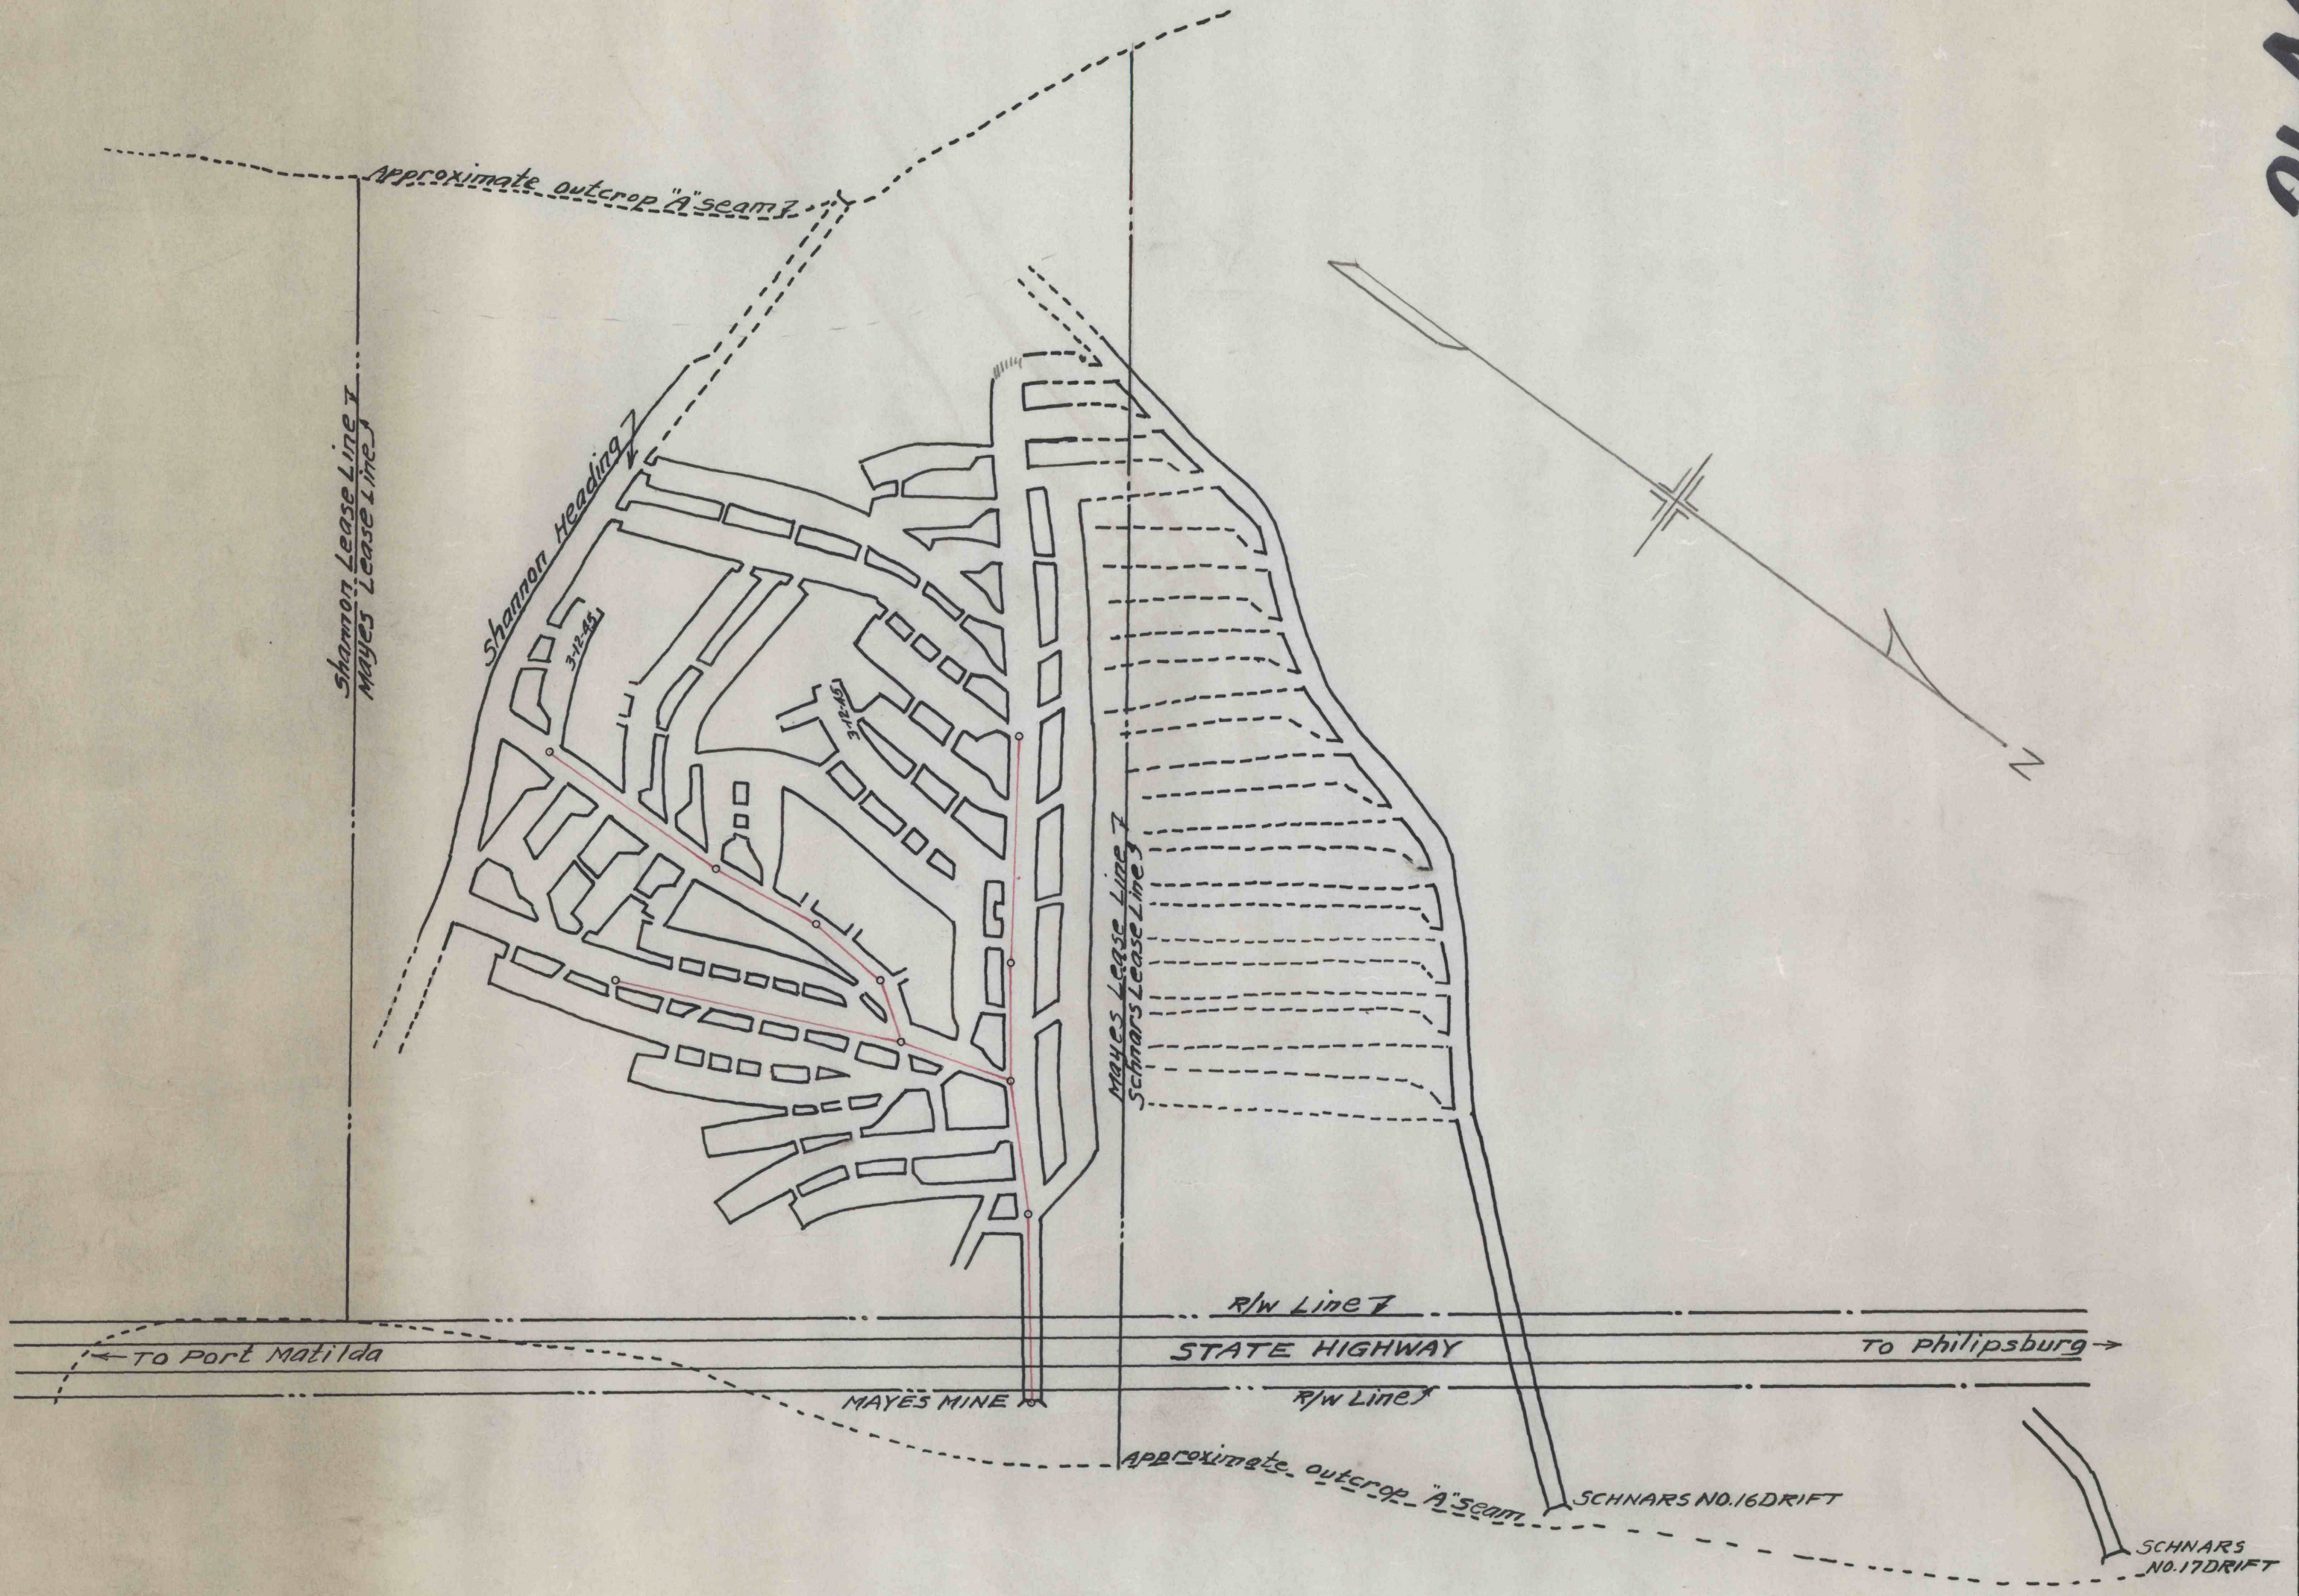

2644

**D**

— MAP OF MAYES MINE —  
 — RUSH TWP. CENTRE CO. PENNA. —  
 — OPERATED BY GEO. R. MAYES —  
 SCALE 1"=100' APRIL, 5, 1945.  
C.D. 212 Bernard Lucas Engrs.  
Thos. F. Morgan