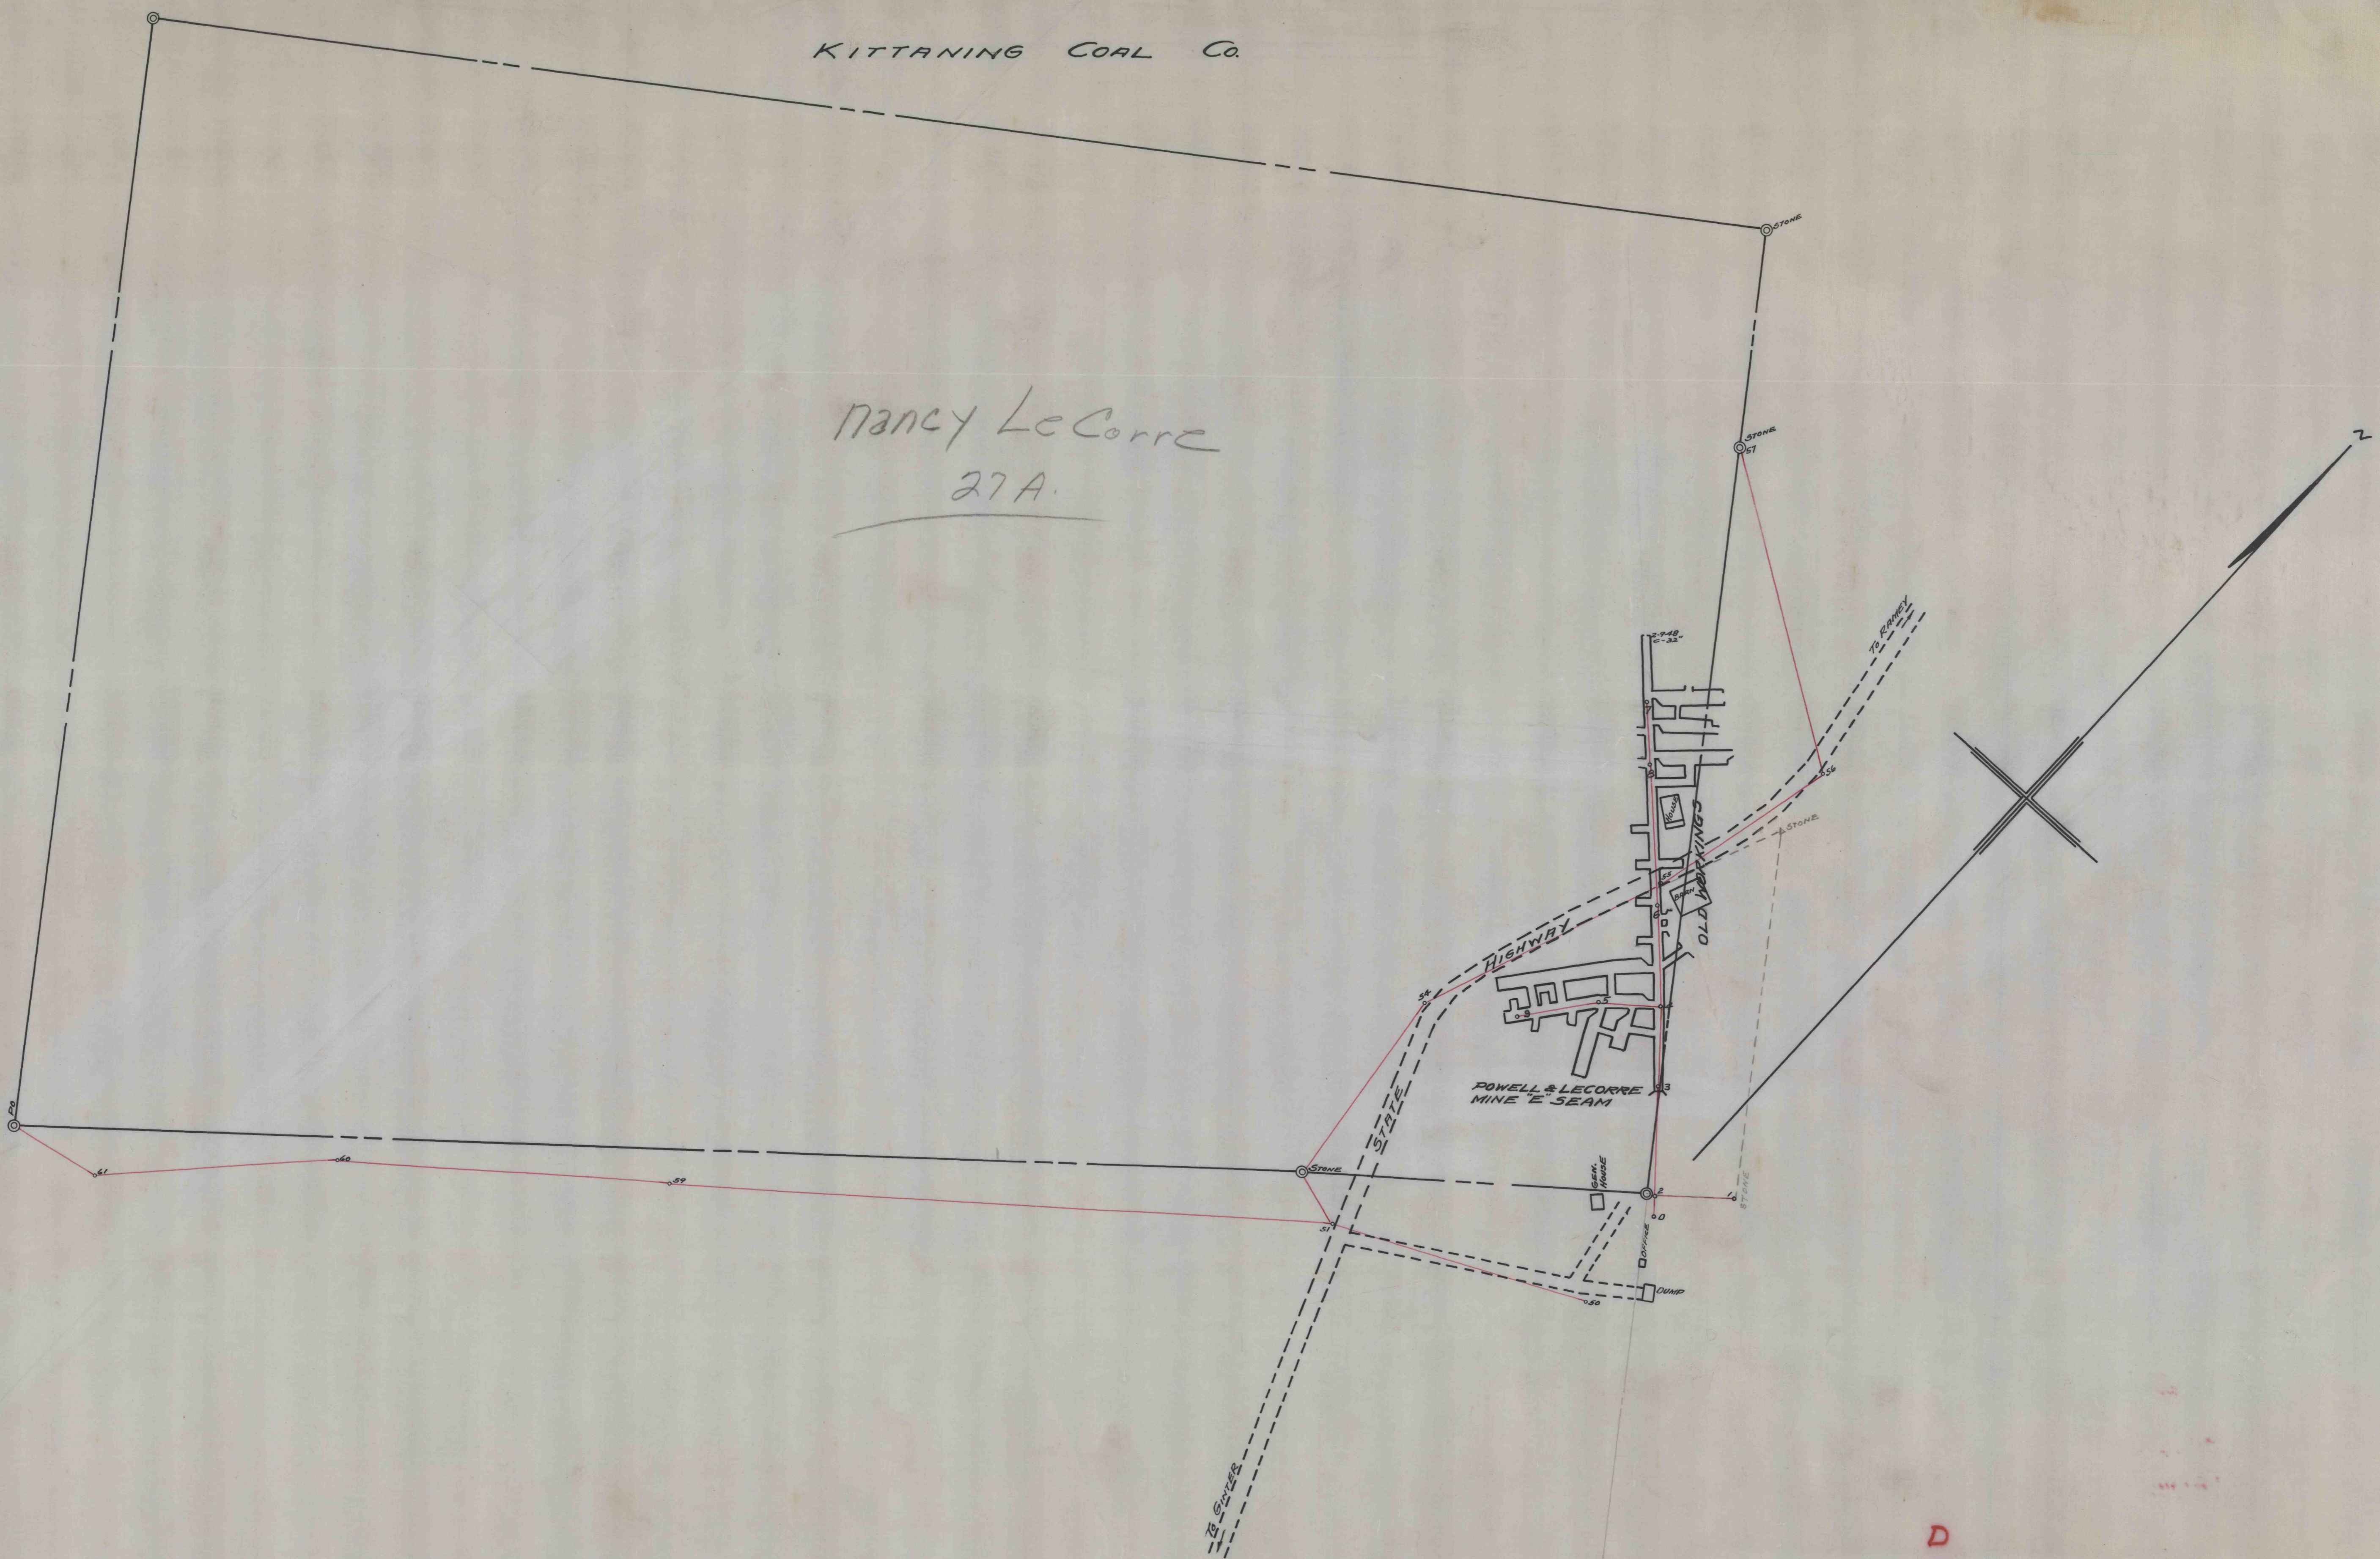

1745

KITTANING COAL Co.

Nancy LeCorre
27A.

D

MAP OF
POWELL AND LECORRE MINE
OPERATED BY D. POWELL & LECORRE BROS.
GULICH TWP. CLEARFIELD COUNTY PA.
SCALE 1"=100' JULY 2, 1948

BERNARD LUCAS
 THOS. F. MORGAN ENGRS (C.D. 283)

2471