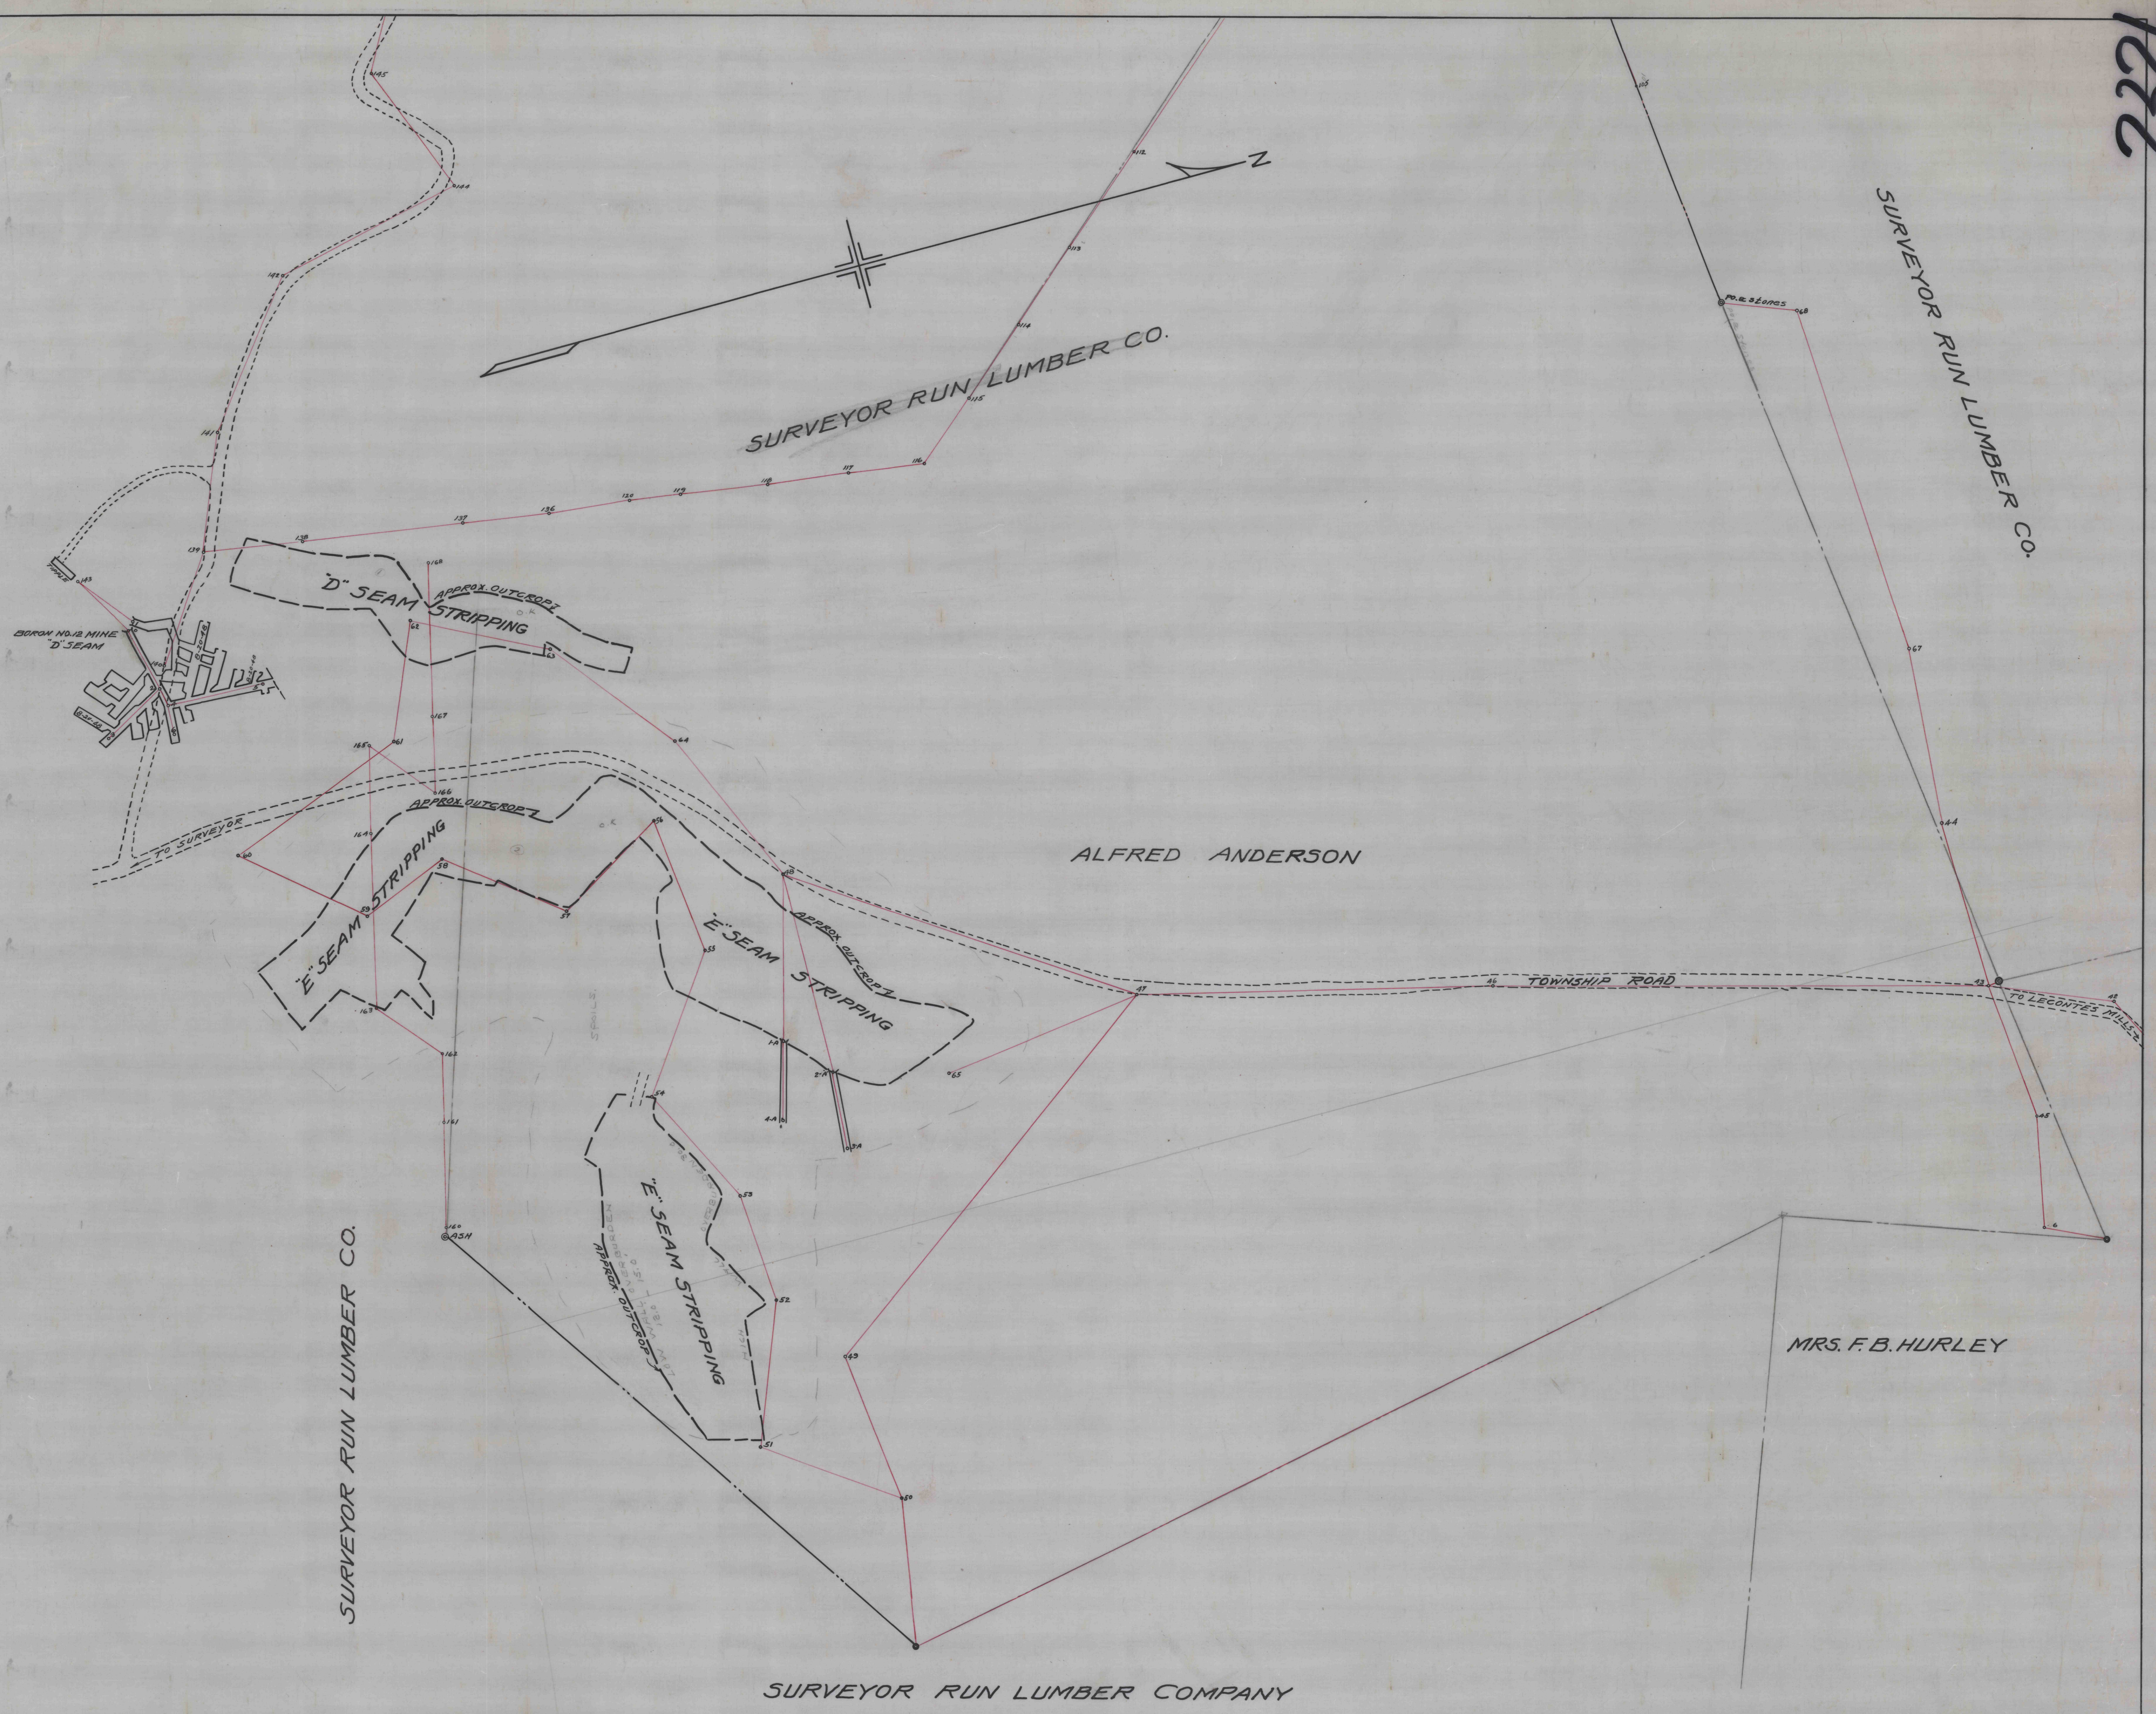

2326

MD
 — BORON BROTHERS COAL COMPANY —
 — MAP SHOWING —
 — ALFRED ANDERSON TRACT STRIPPINGS —
 — GIRARD TWP. CLEARFIELD CO. PA. —
 — SCALE 1" = 100' — JULY 7, 1947 —
 POSTED TO AUG. 10, 1948 C.D. 230
 Bernard Lucas
 Thos. F. Morgan ENGRS.