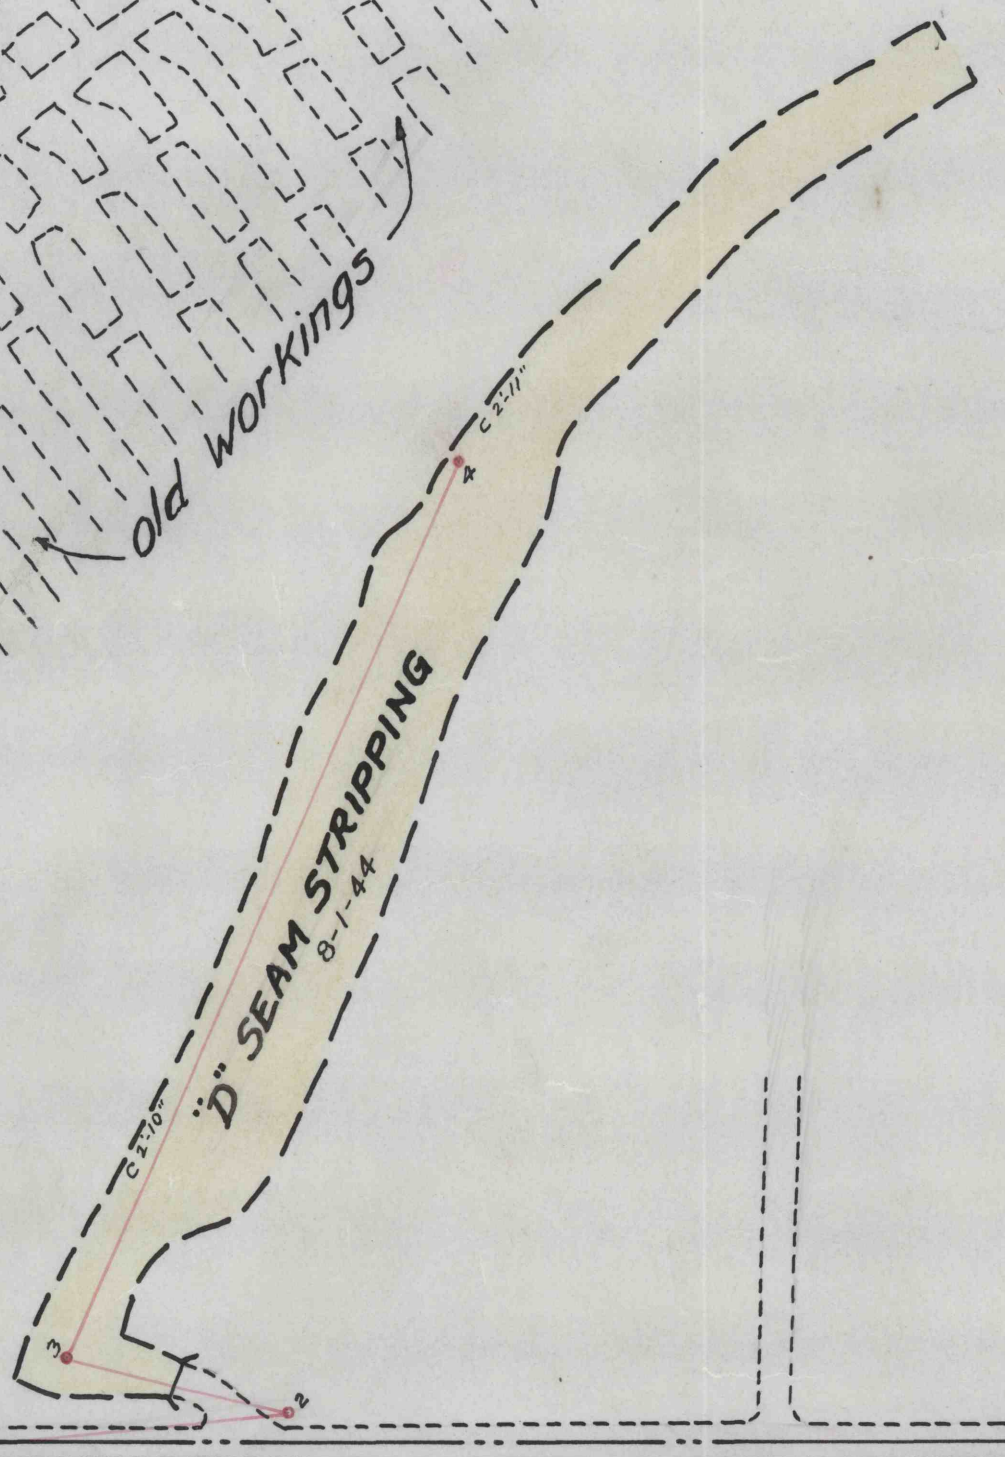

2025

2305

CONRAD BAKER EST.

R.F.C. HUNTER

CONRAD BAKER ESTATE

JOHN E. WITHEROW