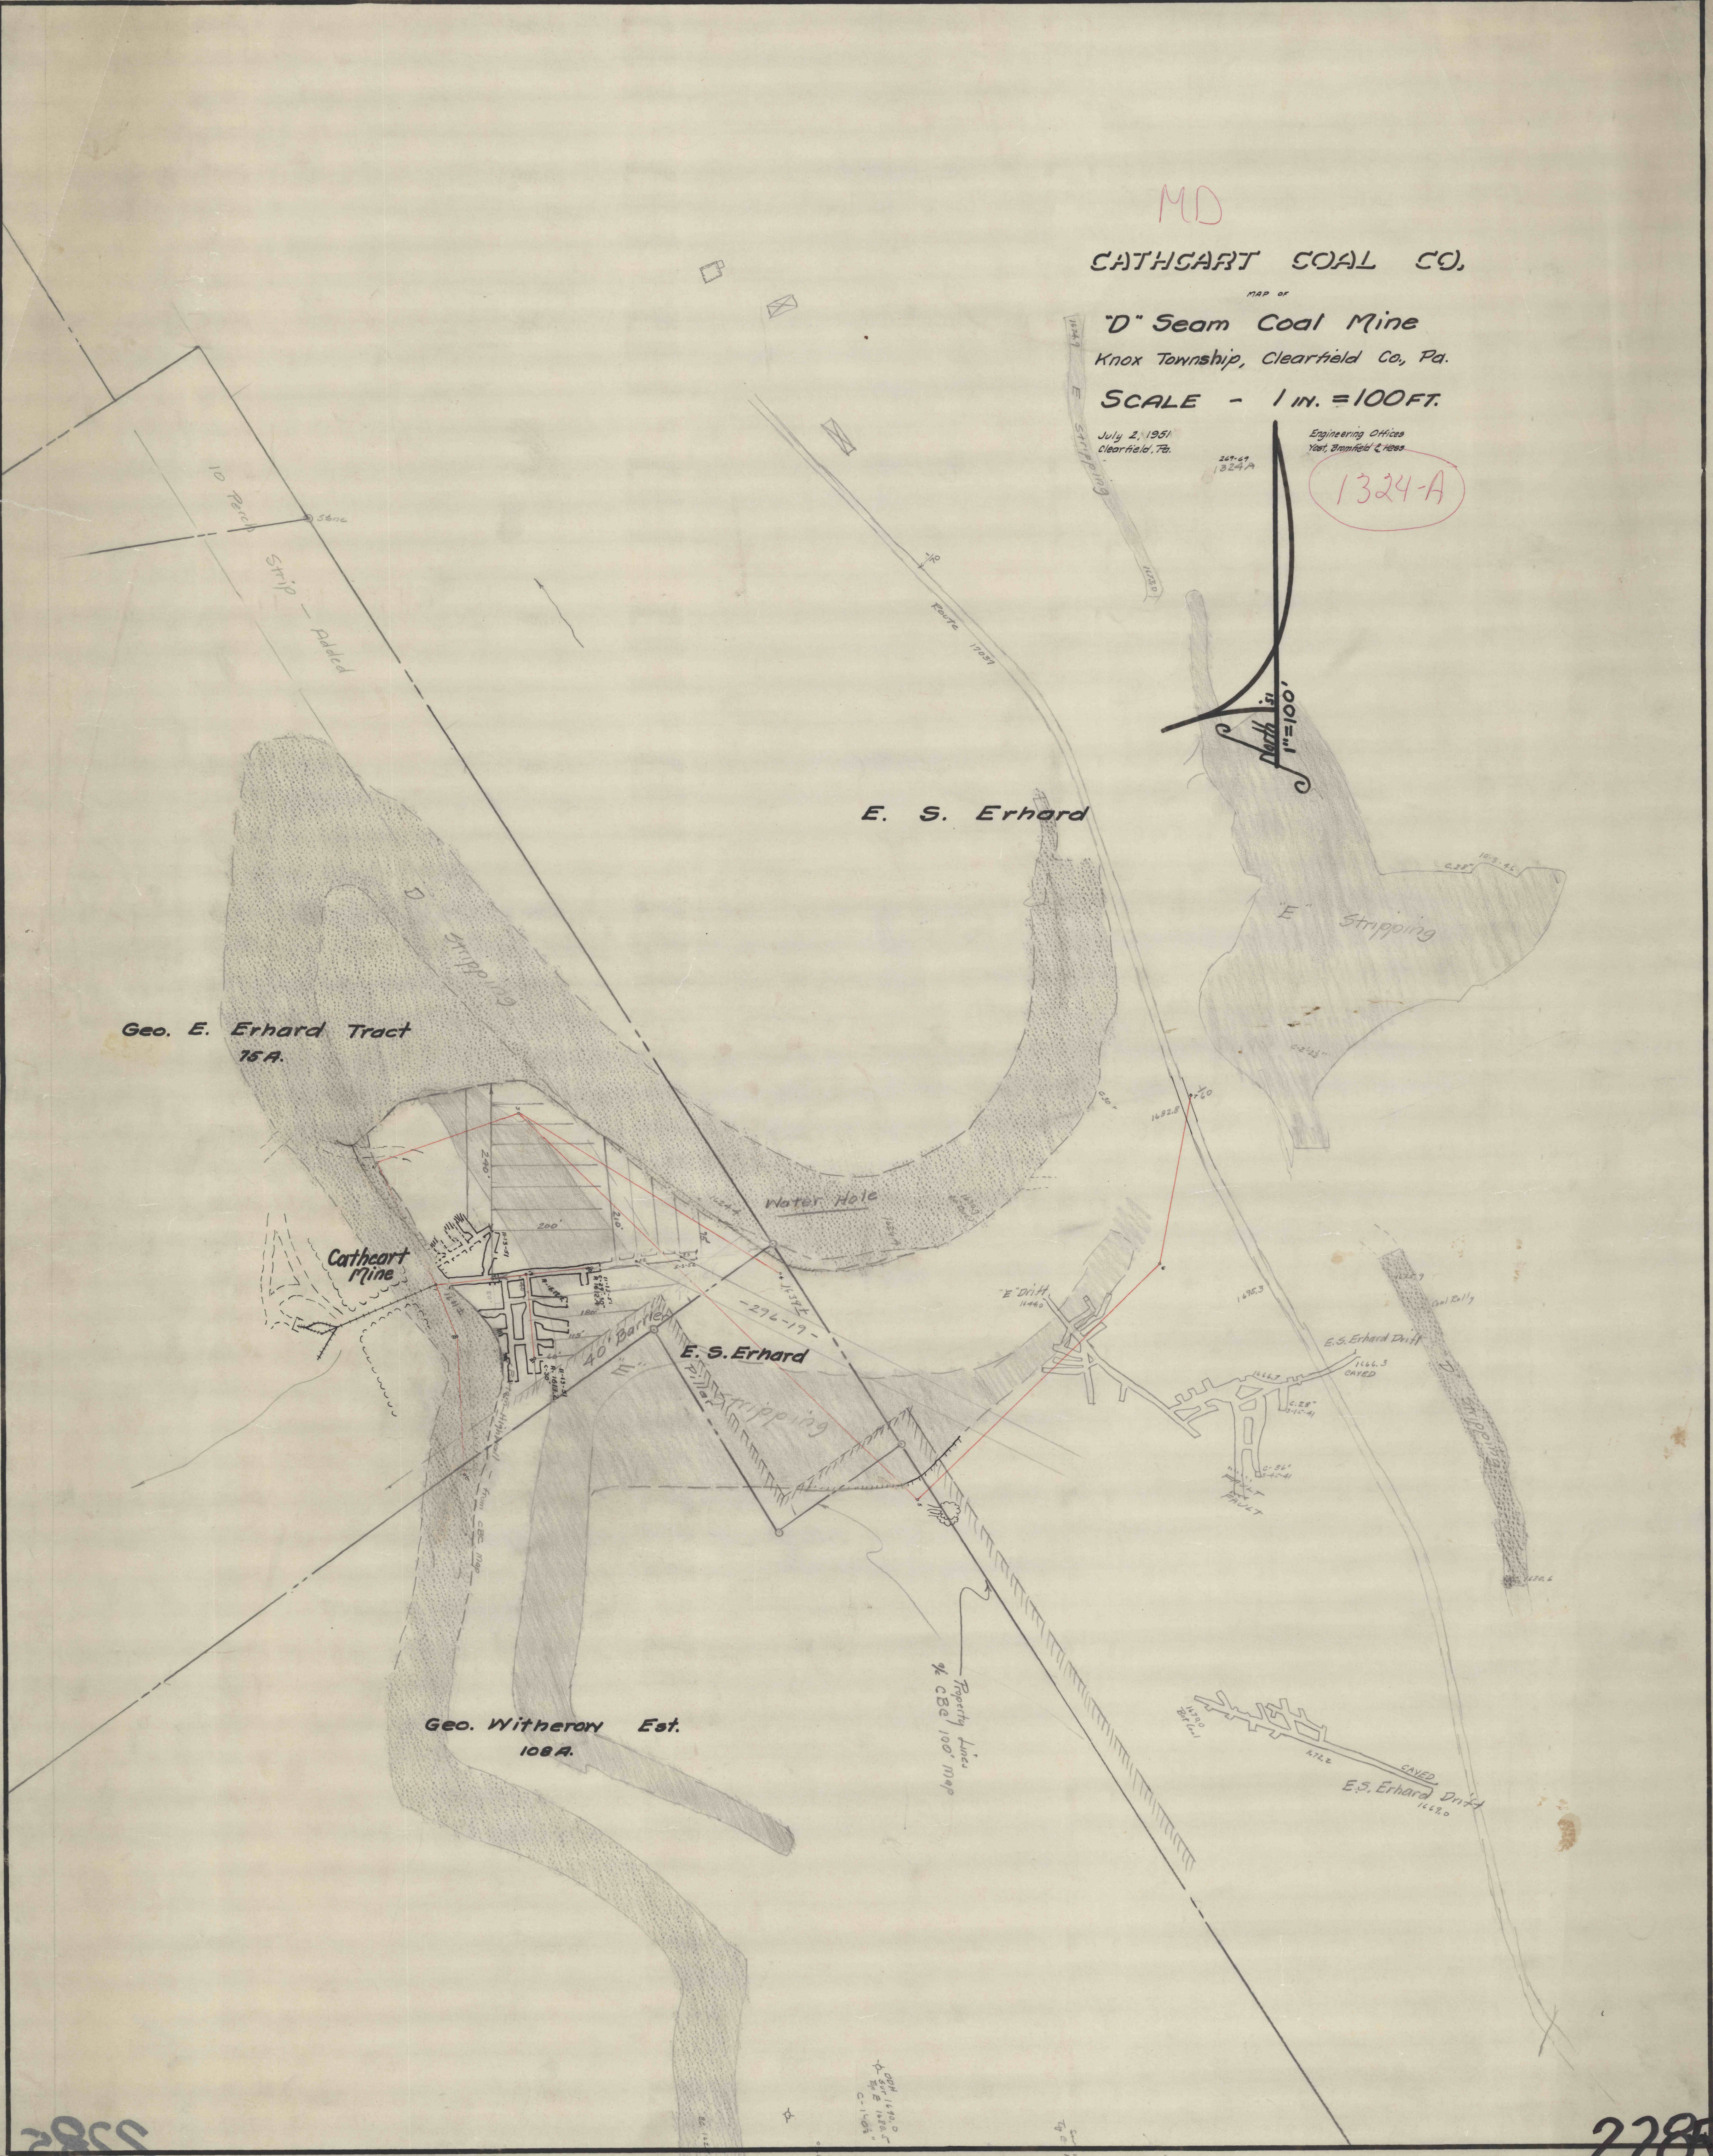

MD

CATHCART COAL CO.

MAP OF  
"D" Seam Coal Mine  
Knox Township, Clearfield Co., Pa.

SCALE - 1 in. = 100 FT.

July 2, 1951  
Clearfield, Pa.

Engineering Offices  
York, Scranton & Hazen

1324-A

5582

2285