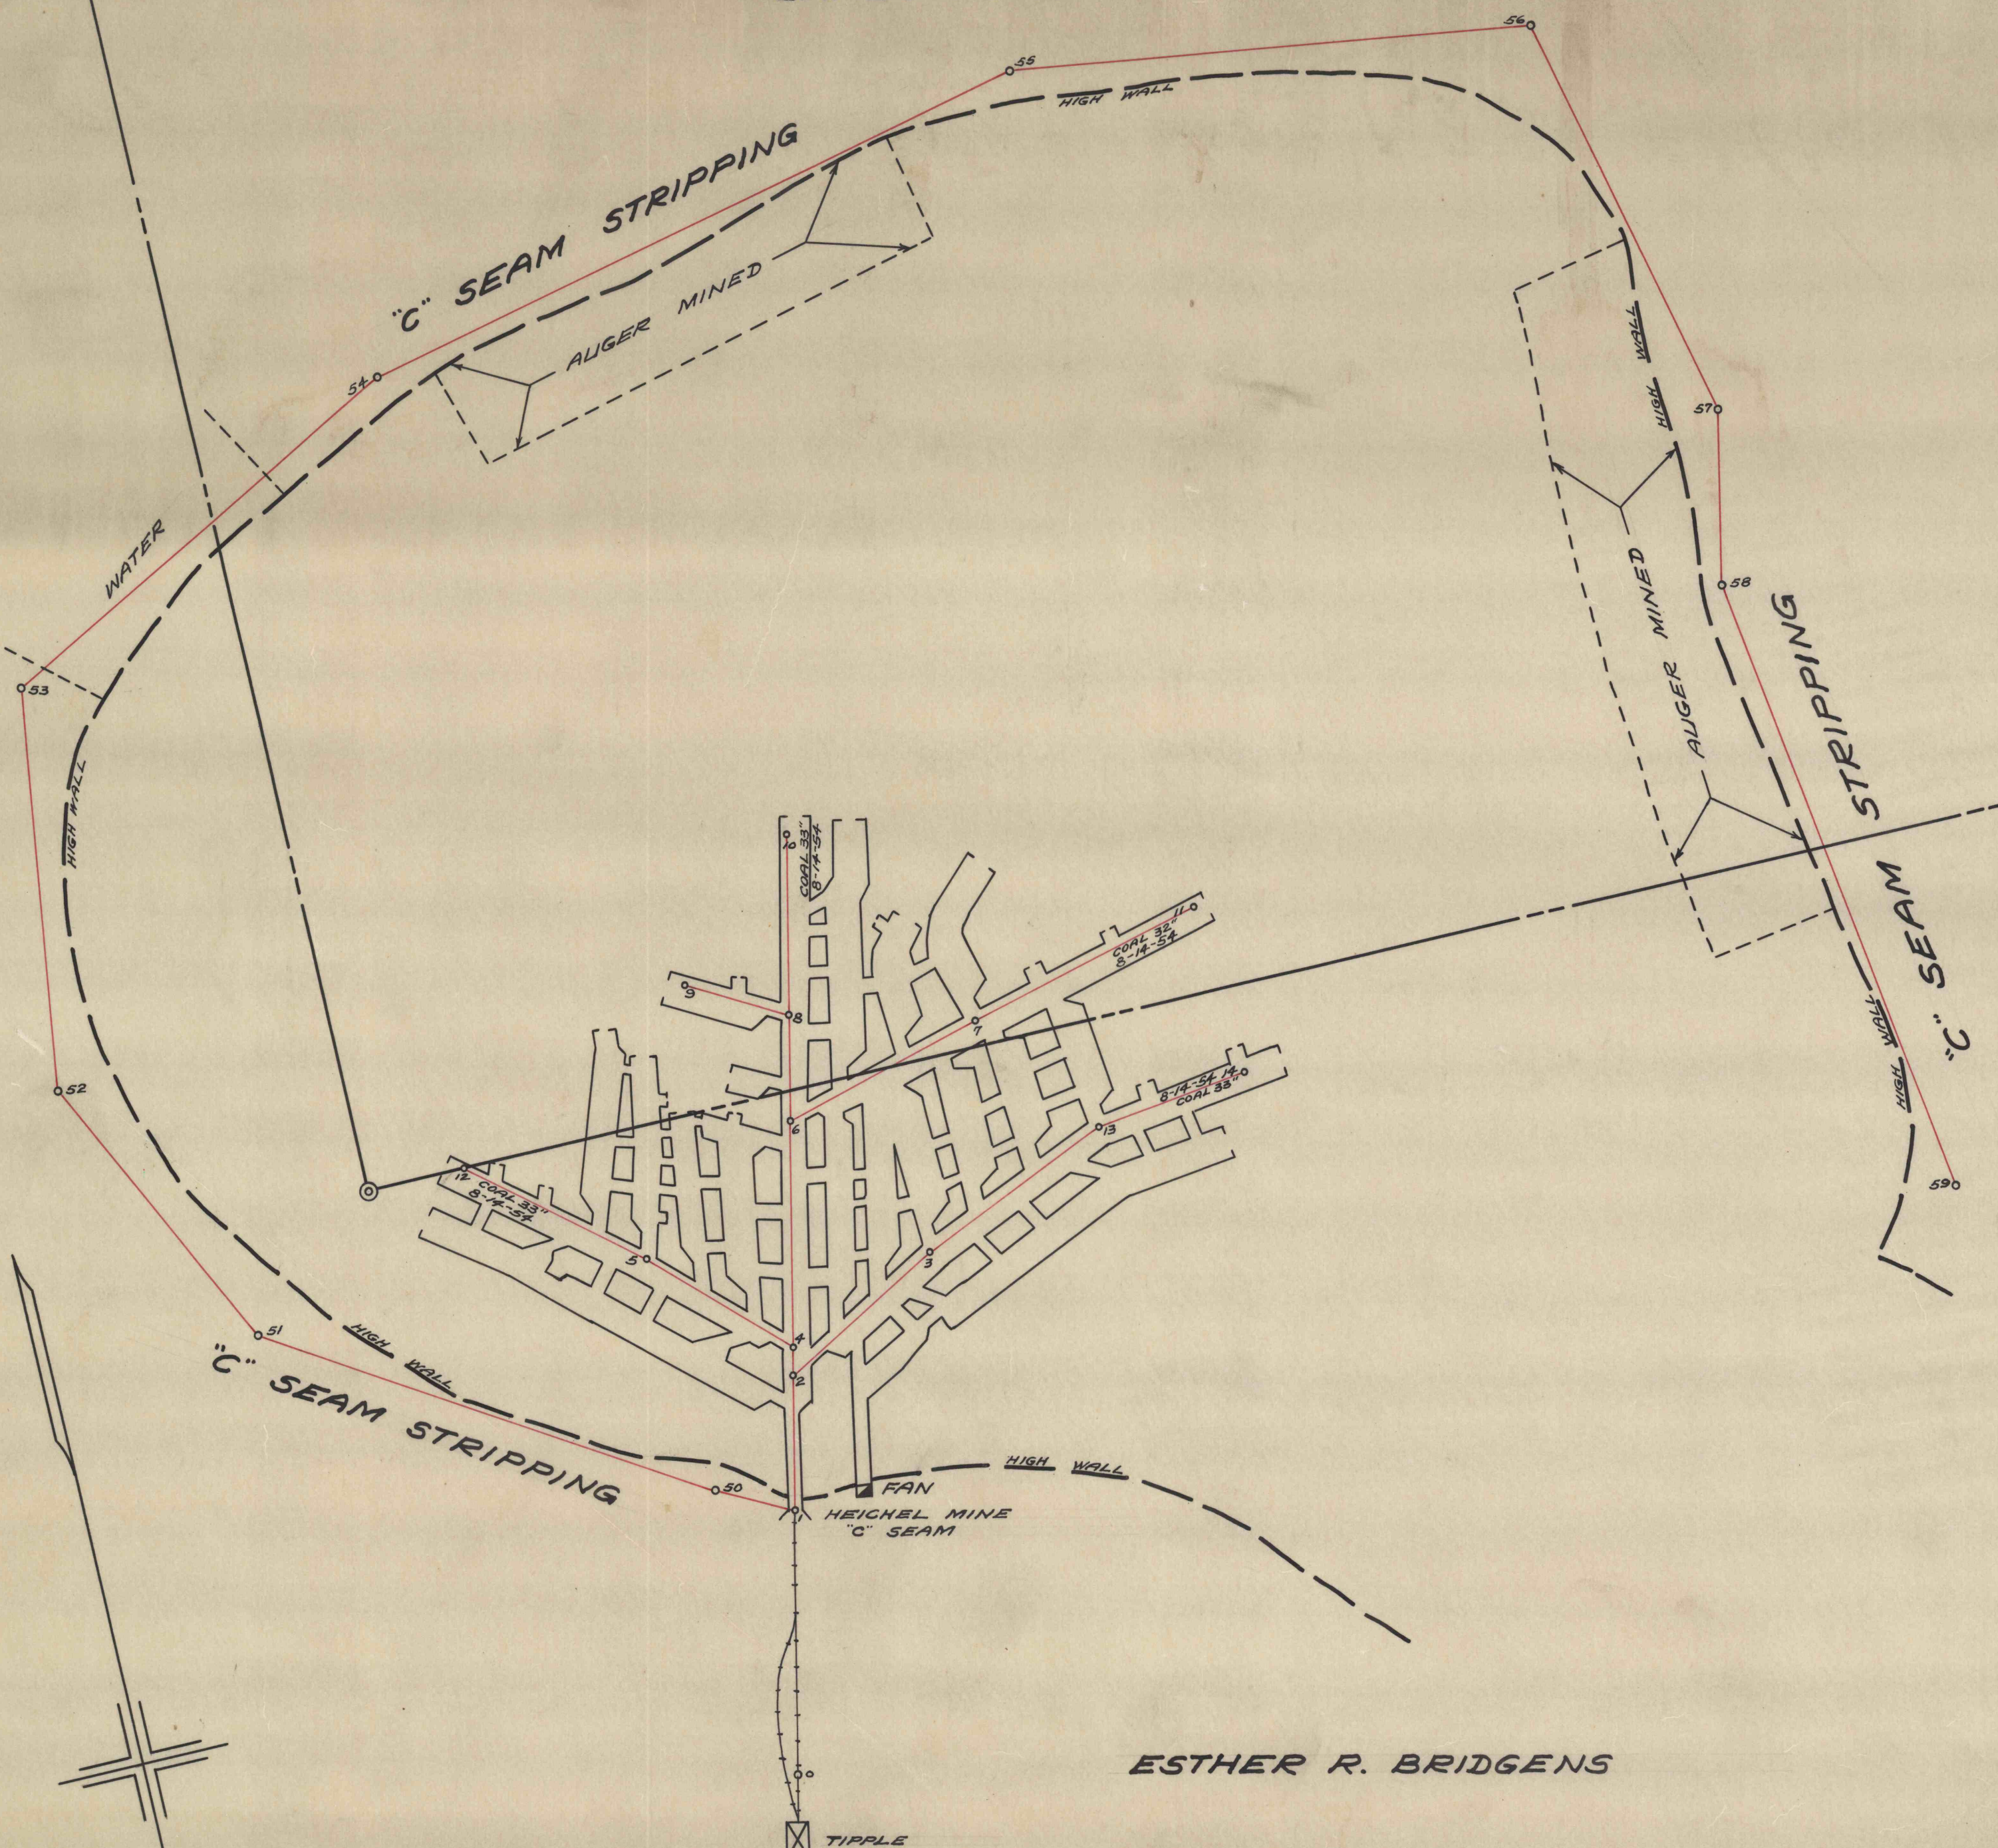

JAMES FURST

ESTHER R. BRIDGENS

ESTHER R. BRIDGENS

D

— MAP OF HEICHEL MINE —
 — OPERATED BY BURTON & JOSEPH PETERS —
 — WEST KEATING TWP. CLINTON CO. PENNA. —
 — SCALE 1 1/2" = 100' AUG. 19, 1954 —

C.D. 490