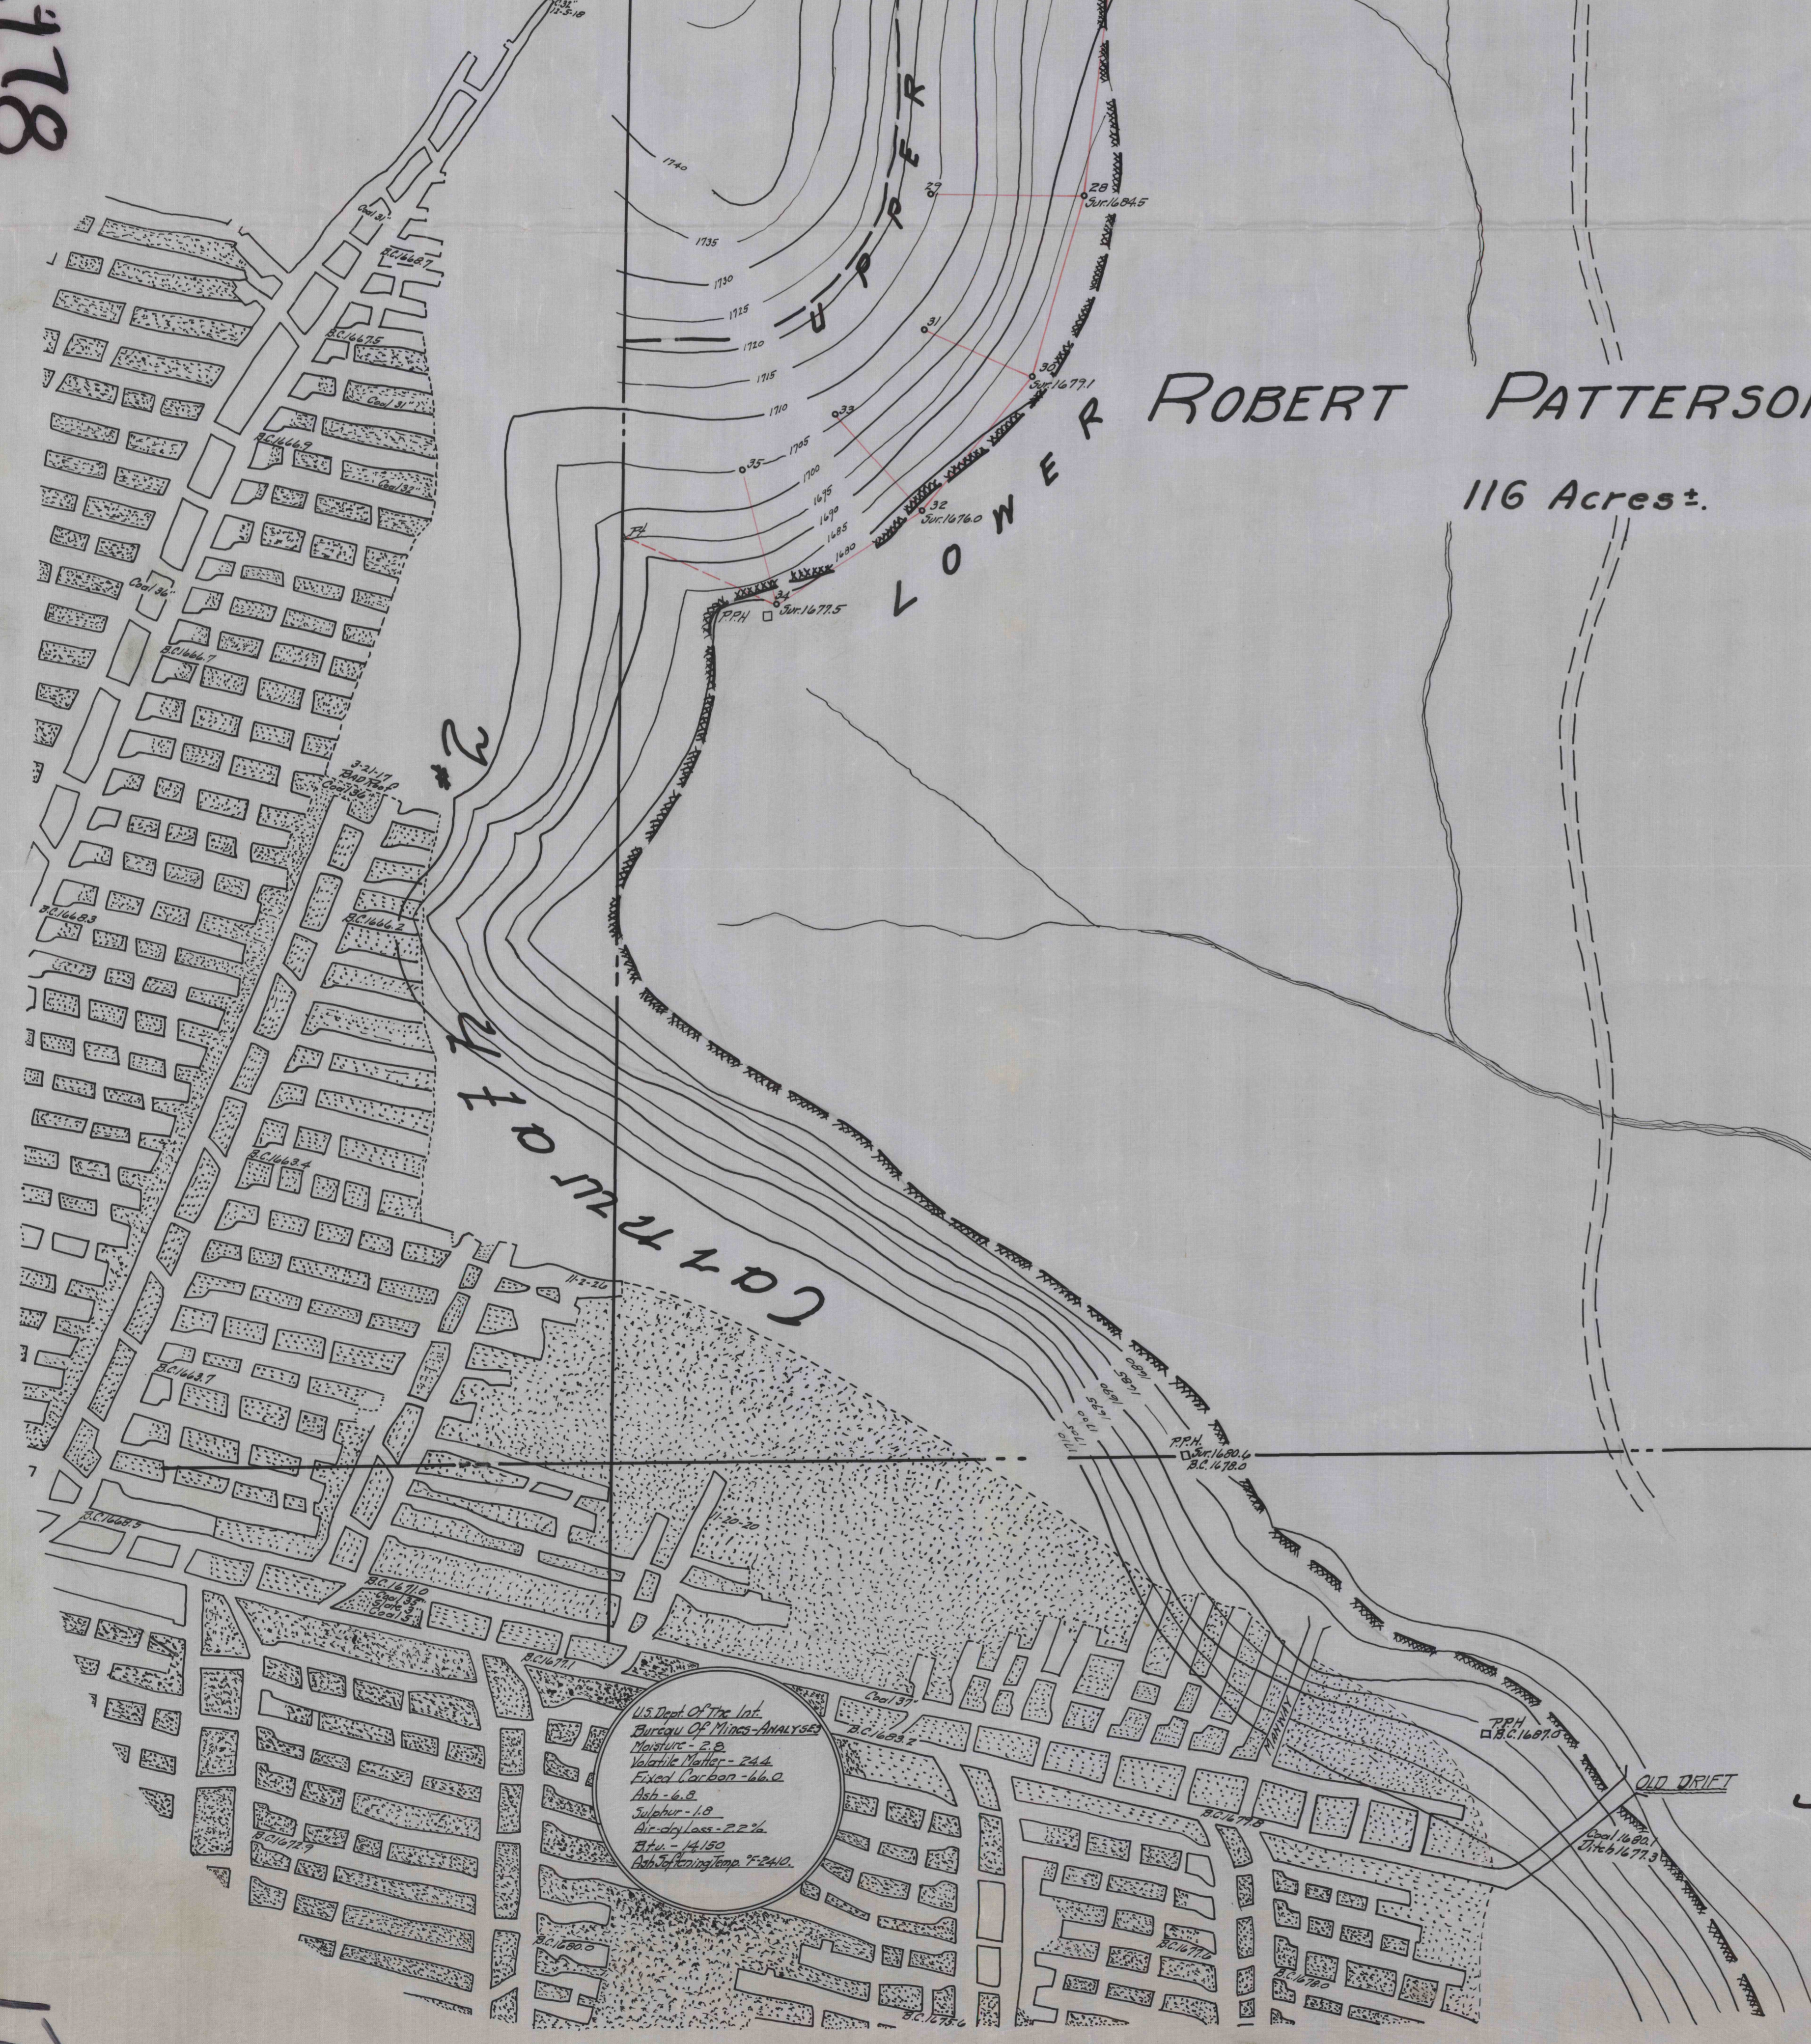

JOS. PATTERSON TRACT

Cartway #4

Jos. McNEEL

177,718

LOWER ROBERT PATTERSON TRACT.
116 Acres±.

JOHN E. WITHEROW

MP

Original of the plat
Recorded in Volume 211
Page 100
Filed Jackson Co. Pa.
March 10, 1864
Book 211
Page 100
By J. W. Withrow

JOS. WITHEROW

C.V. HUGHES
 MAP OF THE
ROBERT PATTERSON TRACT
 Knox Township Clearfield County Pa.
 SCALE 1 in = 100 ft
 Clearfield Pa. December 19, 1963 By J. W. Withrow
 No. 251 P. 14
 File No. 63

177