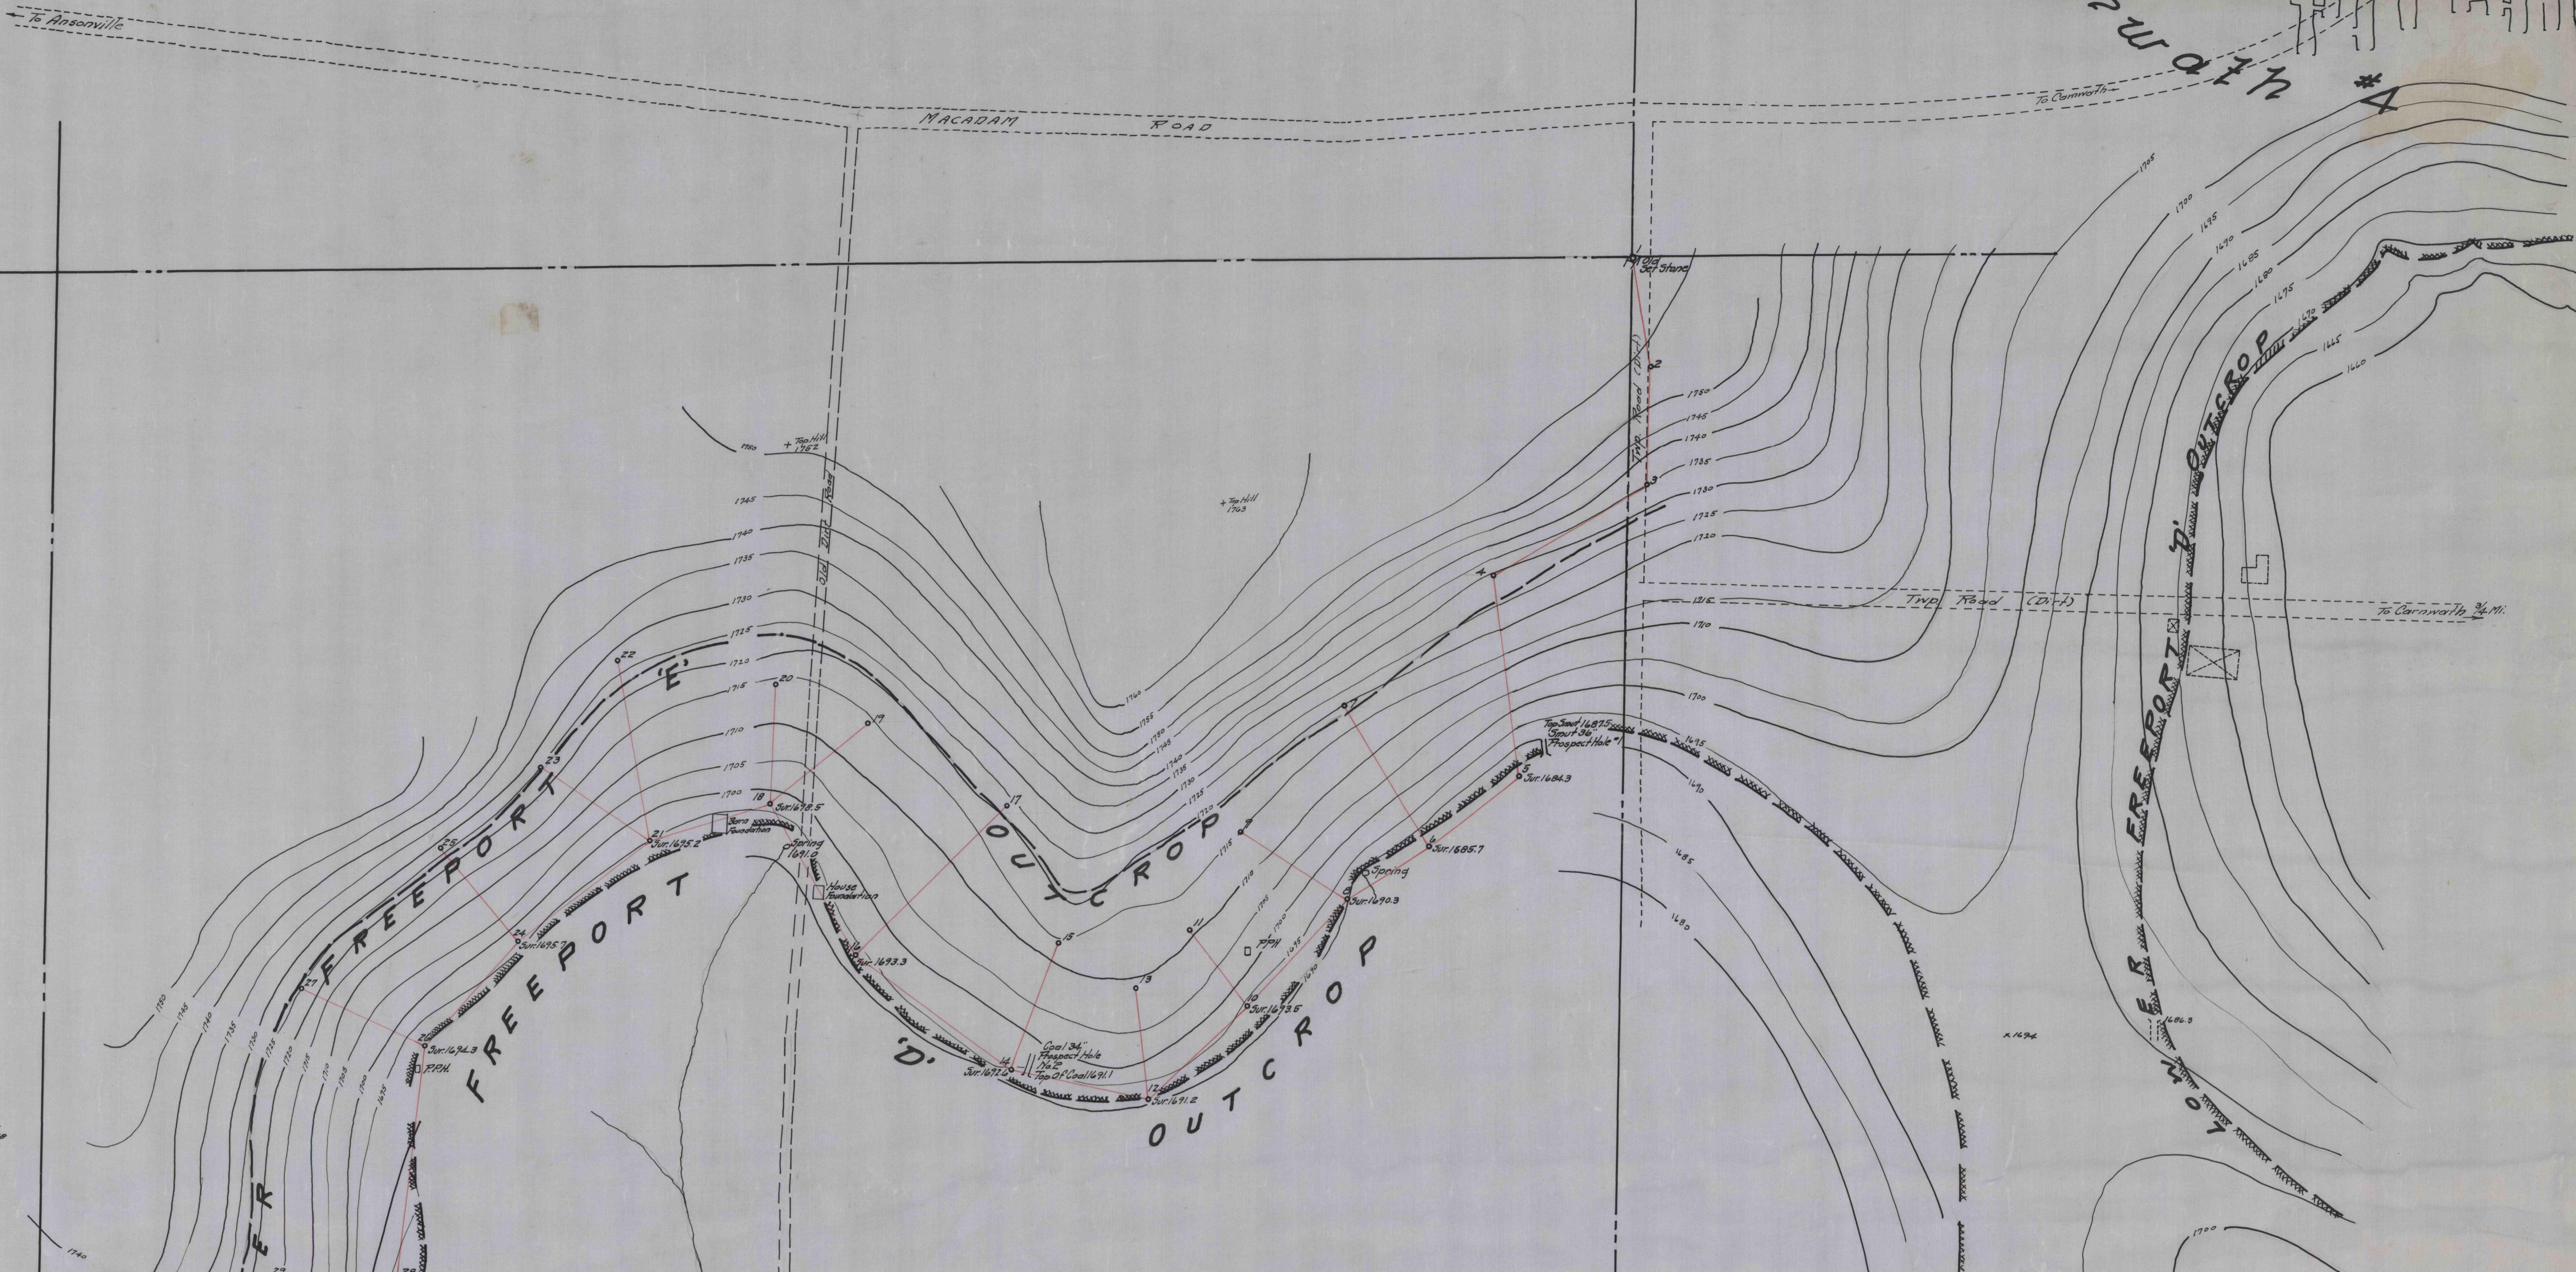

JOS. PATTERSON TRACT

Cartway #4

Jos. McNEEL

177,718

LOWER ROBERT PATTERSON TRACT.
116 Acres±.

JOHN E. WITHEROW

MP

Original of the plat
Recorded in Volume 211
Page 100
Filed Jackson Co. Pa.
March 10, 1864
Book 211
Page 100
By J. W. Withrow

JOS. WITHEROW

C.V. HUGHES
 MAP OF THE
ROBERT PATTERSON TRACT
 Knox Township Clearfield County Pa.
 SCALE 1 in = 100 ft
 Clearfield Pa. December 19, 1963 By J. W. Withrow
 No. 251 P. 14
 File No. 63

177