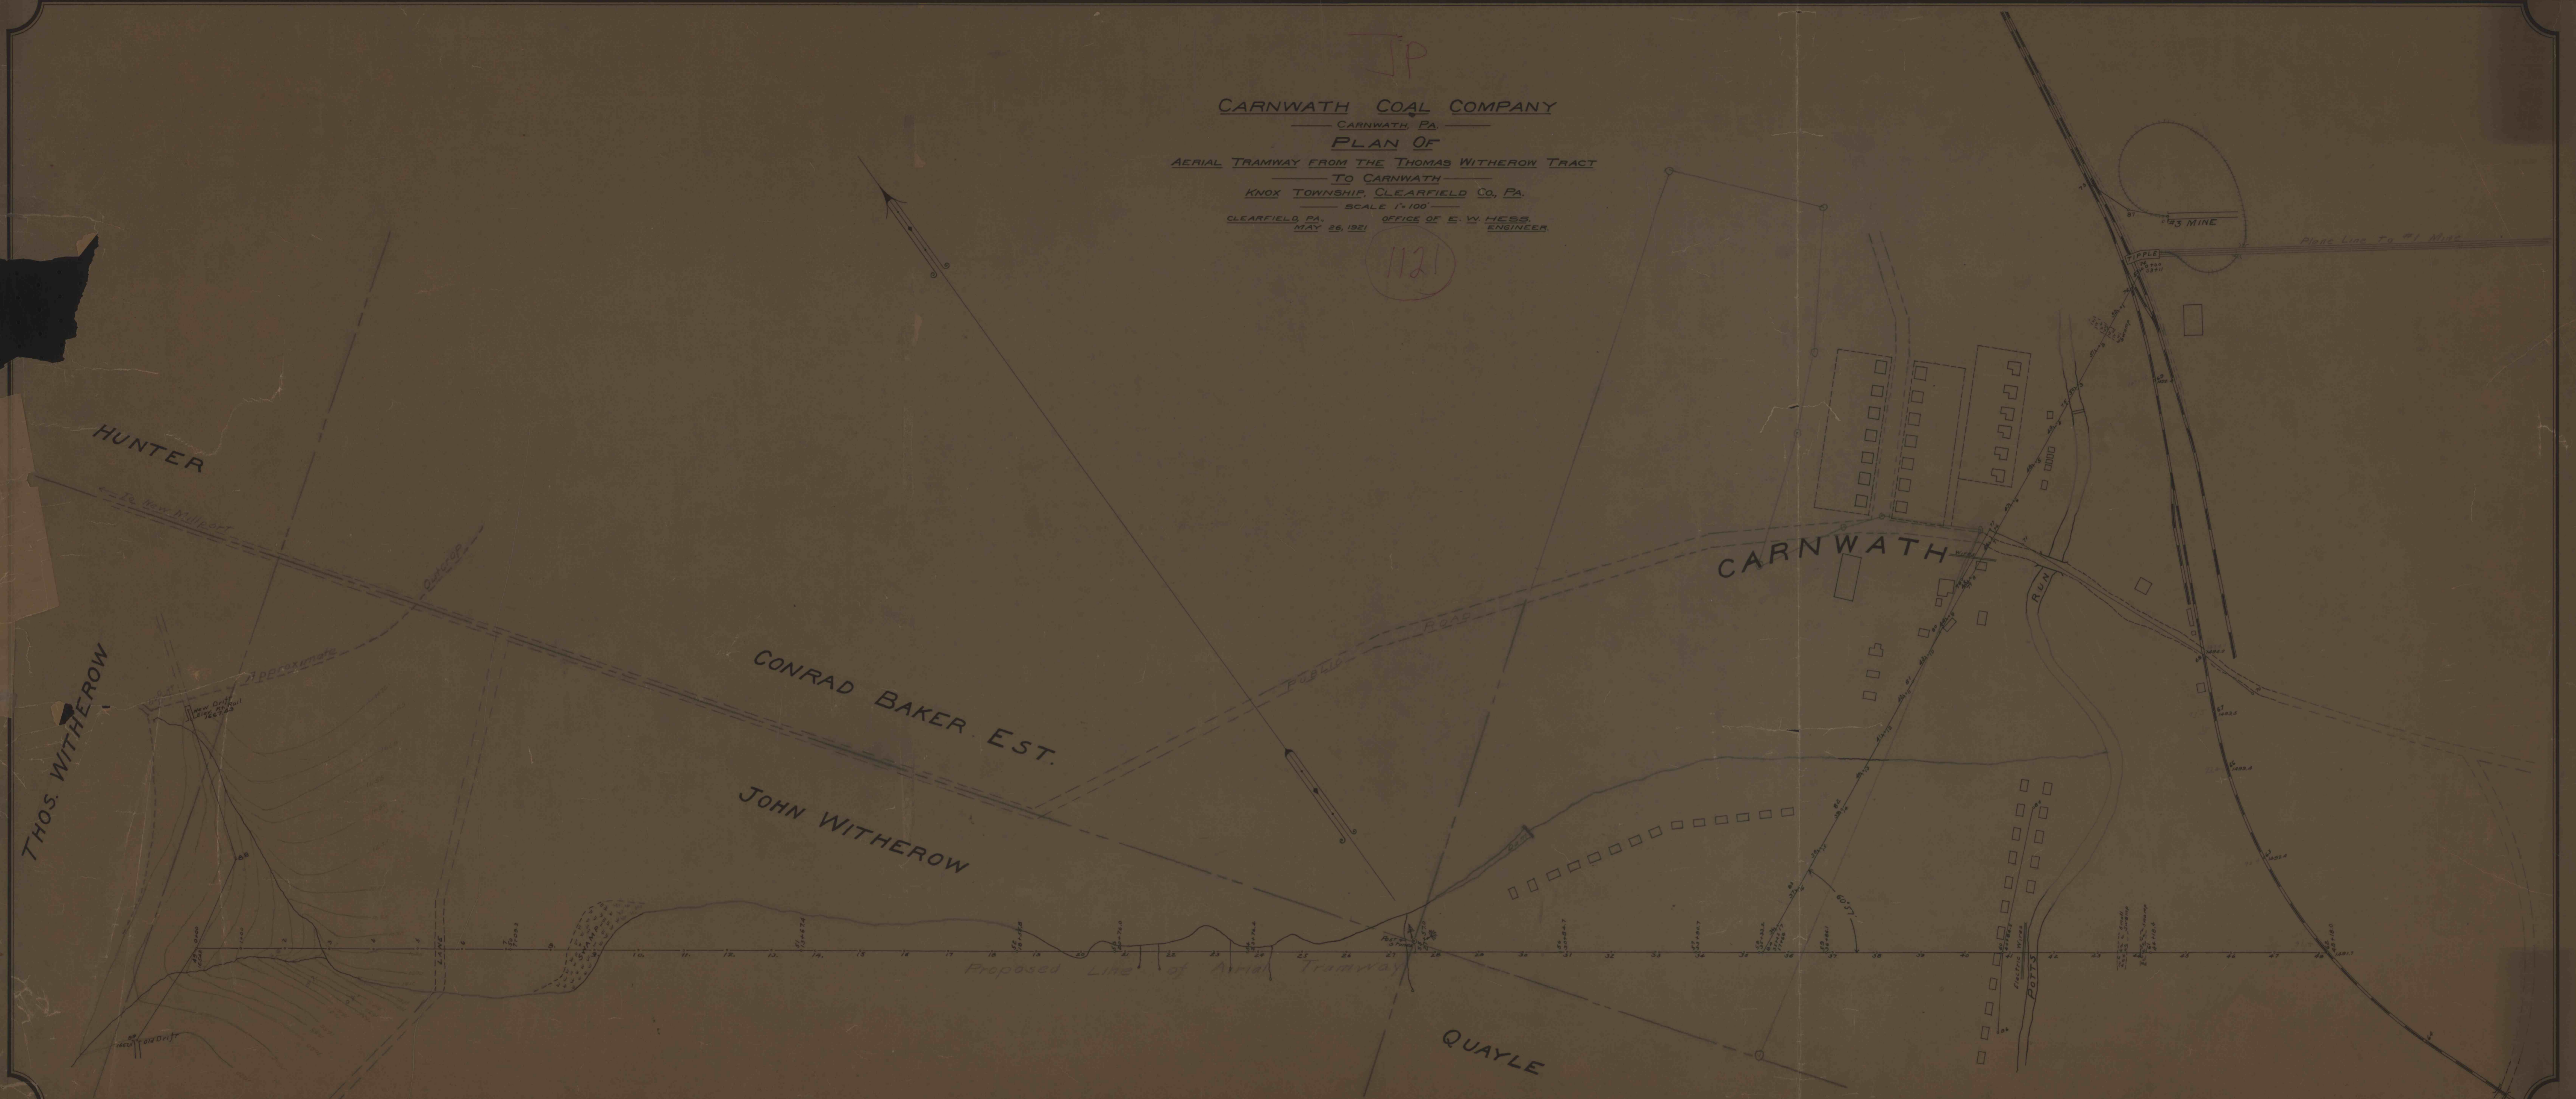

CARNWATH COAL COMPANY
CARNWATH, PA.
PLAN OF
AERIAL TRAMWAY FROM THE THOMAS WITHEROW TRACT
TO CARNWATH
KNOX TOWNSHIP, CLEARFIELD CO., PA.
SCALE 1"=100'
CLEARFIELD, PA. MAY 26, 1921 OFFICE OF E. W. HESS, ENGINEER

1121

1719