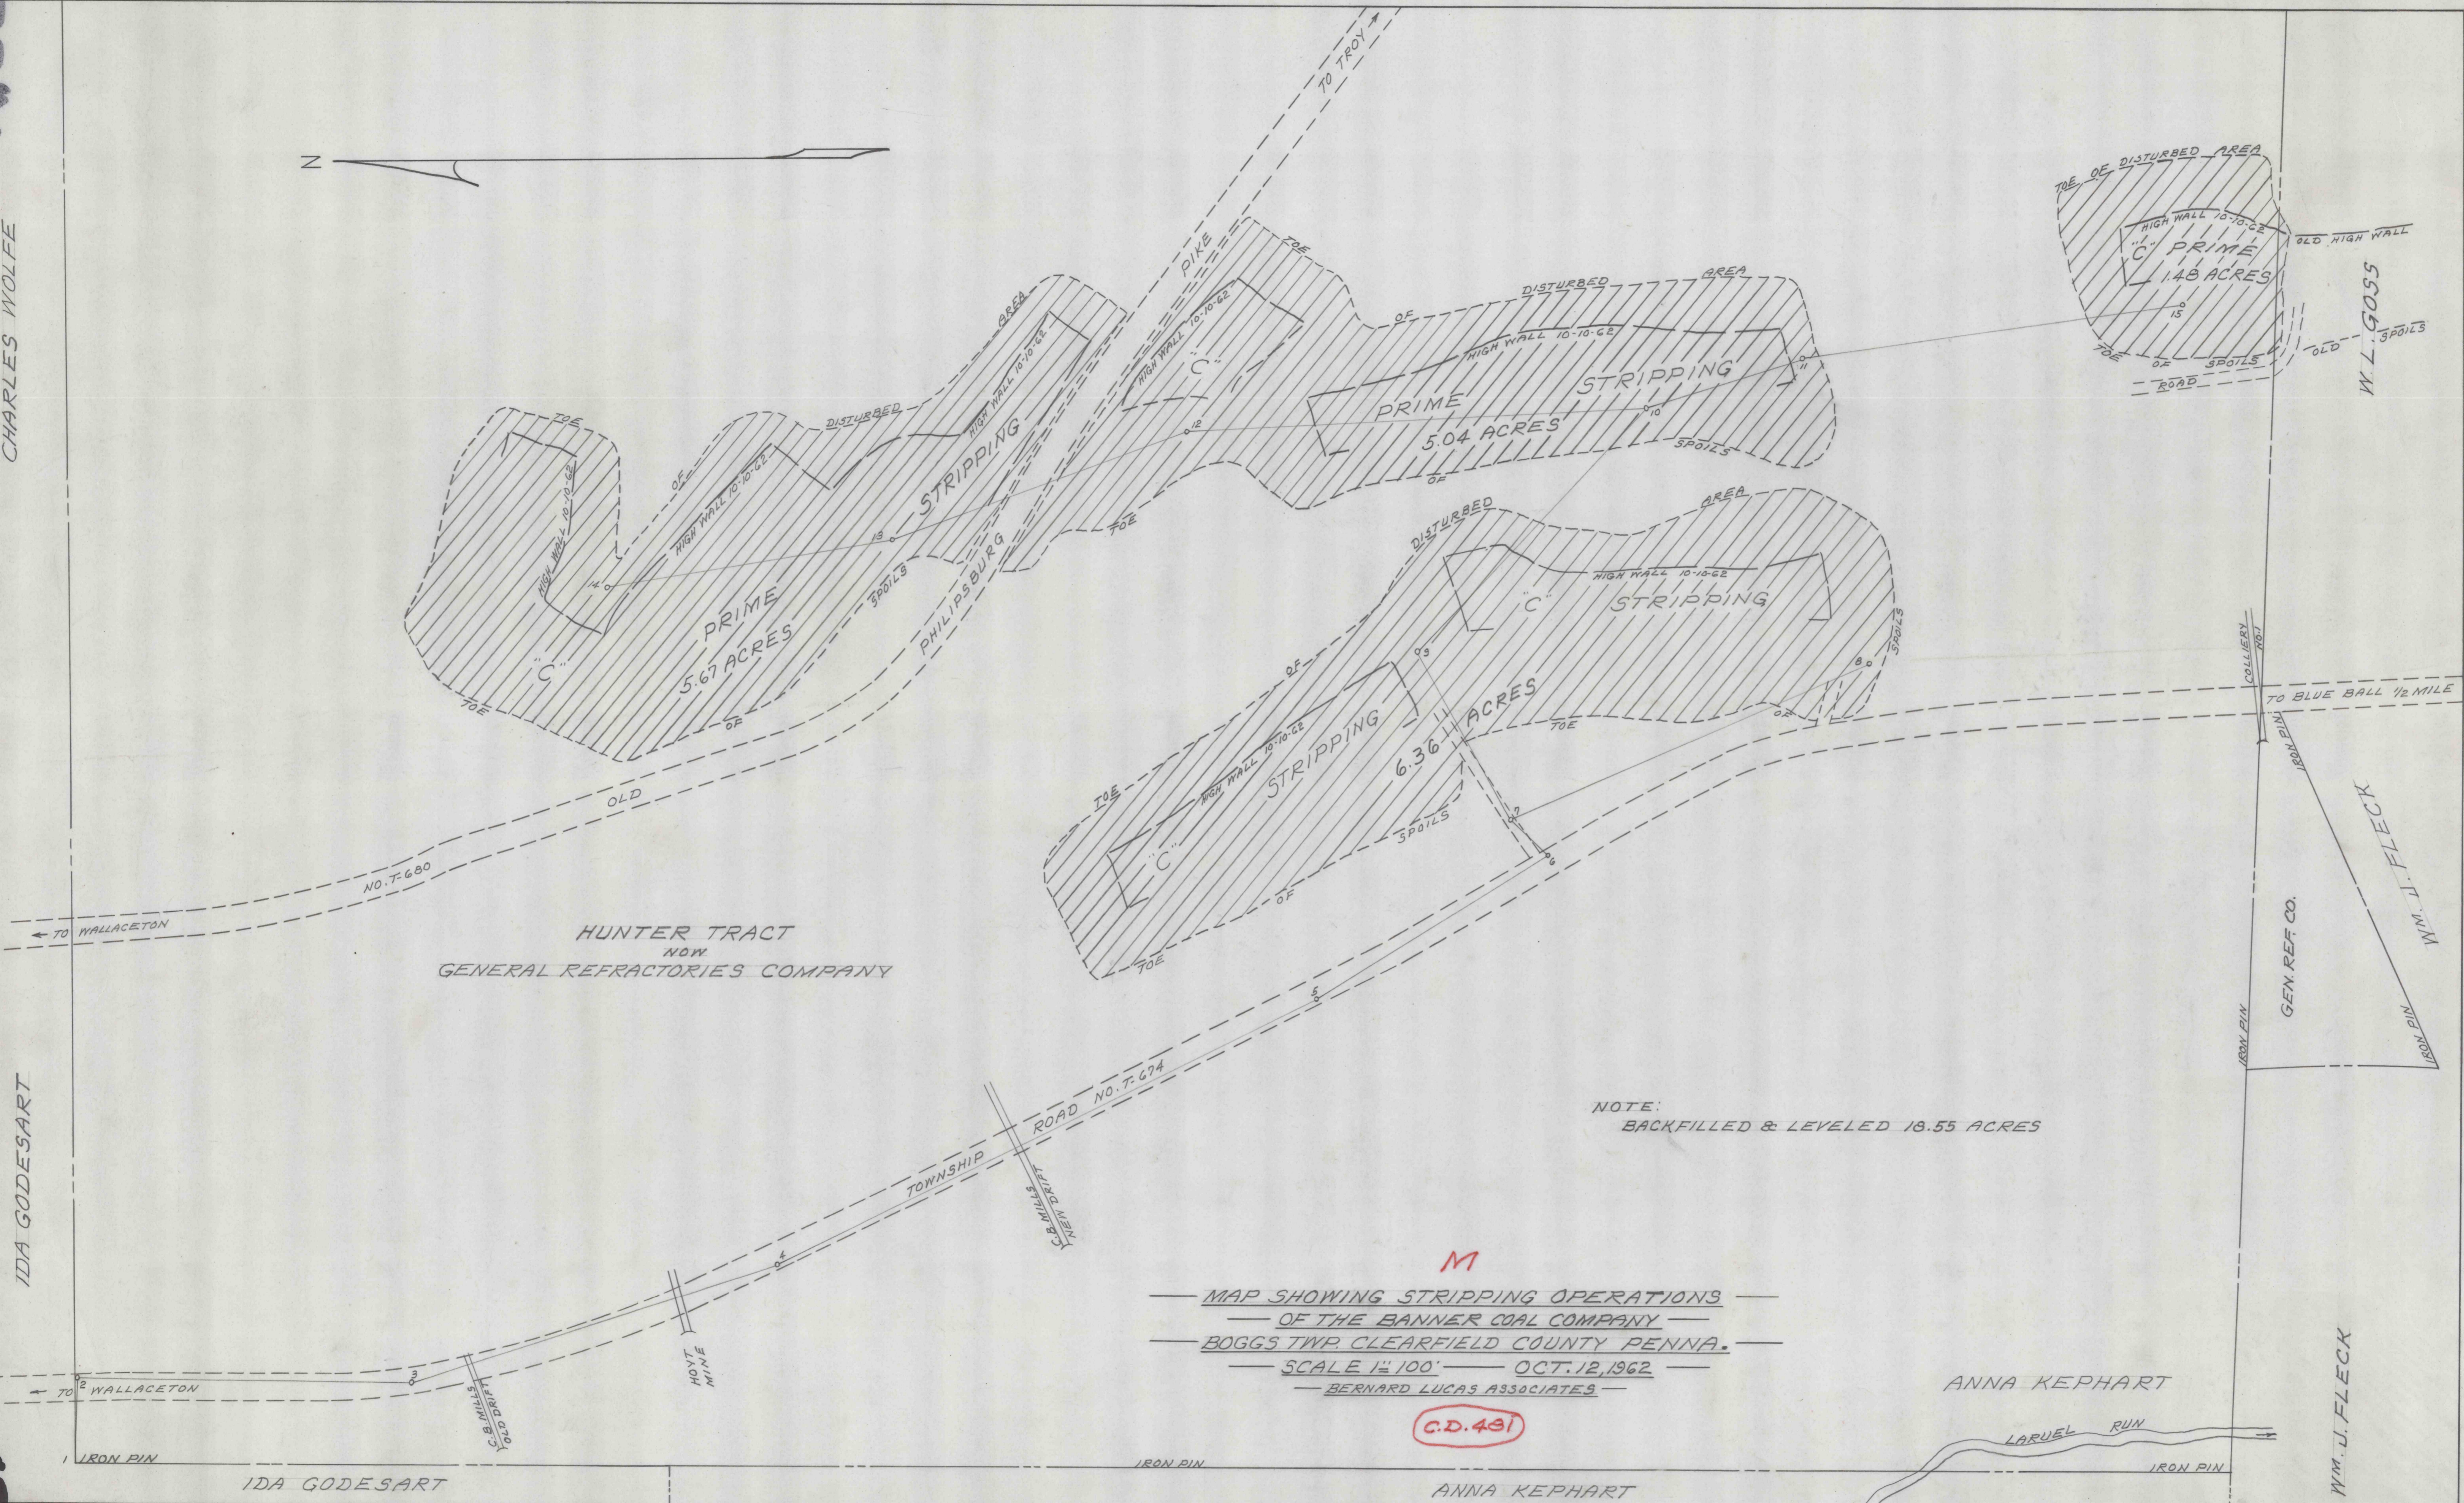

2741

CHARLES WOLFE

IDA GODESART

1475

NOTE:
BACKFILLED & LEVELED 18.55 ACRES

M

— MAP SHOWING STRIPPING OPERATIONS —
 — OF THE BANNER COAL COMPANY —
 — BOGGS TWP. CLEARFIELD COUNTY PENNA. —
 — SCALE 1"=100' — OCT. 12, 1962 —
 — BERNARD LUCAS ASSOCIATES —