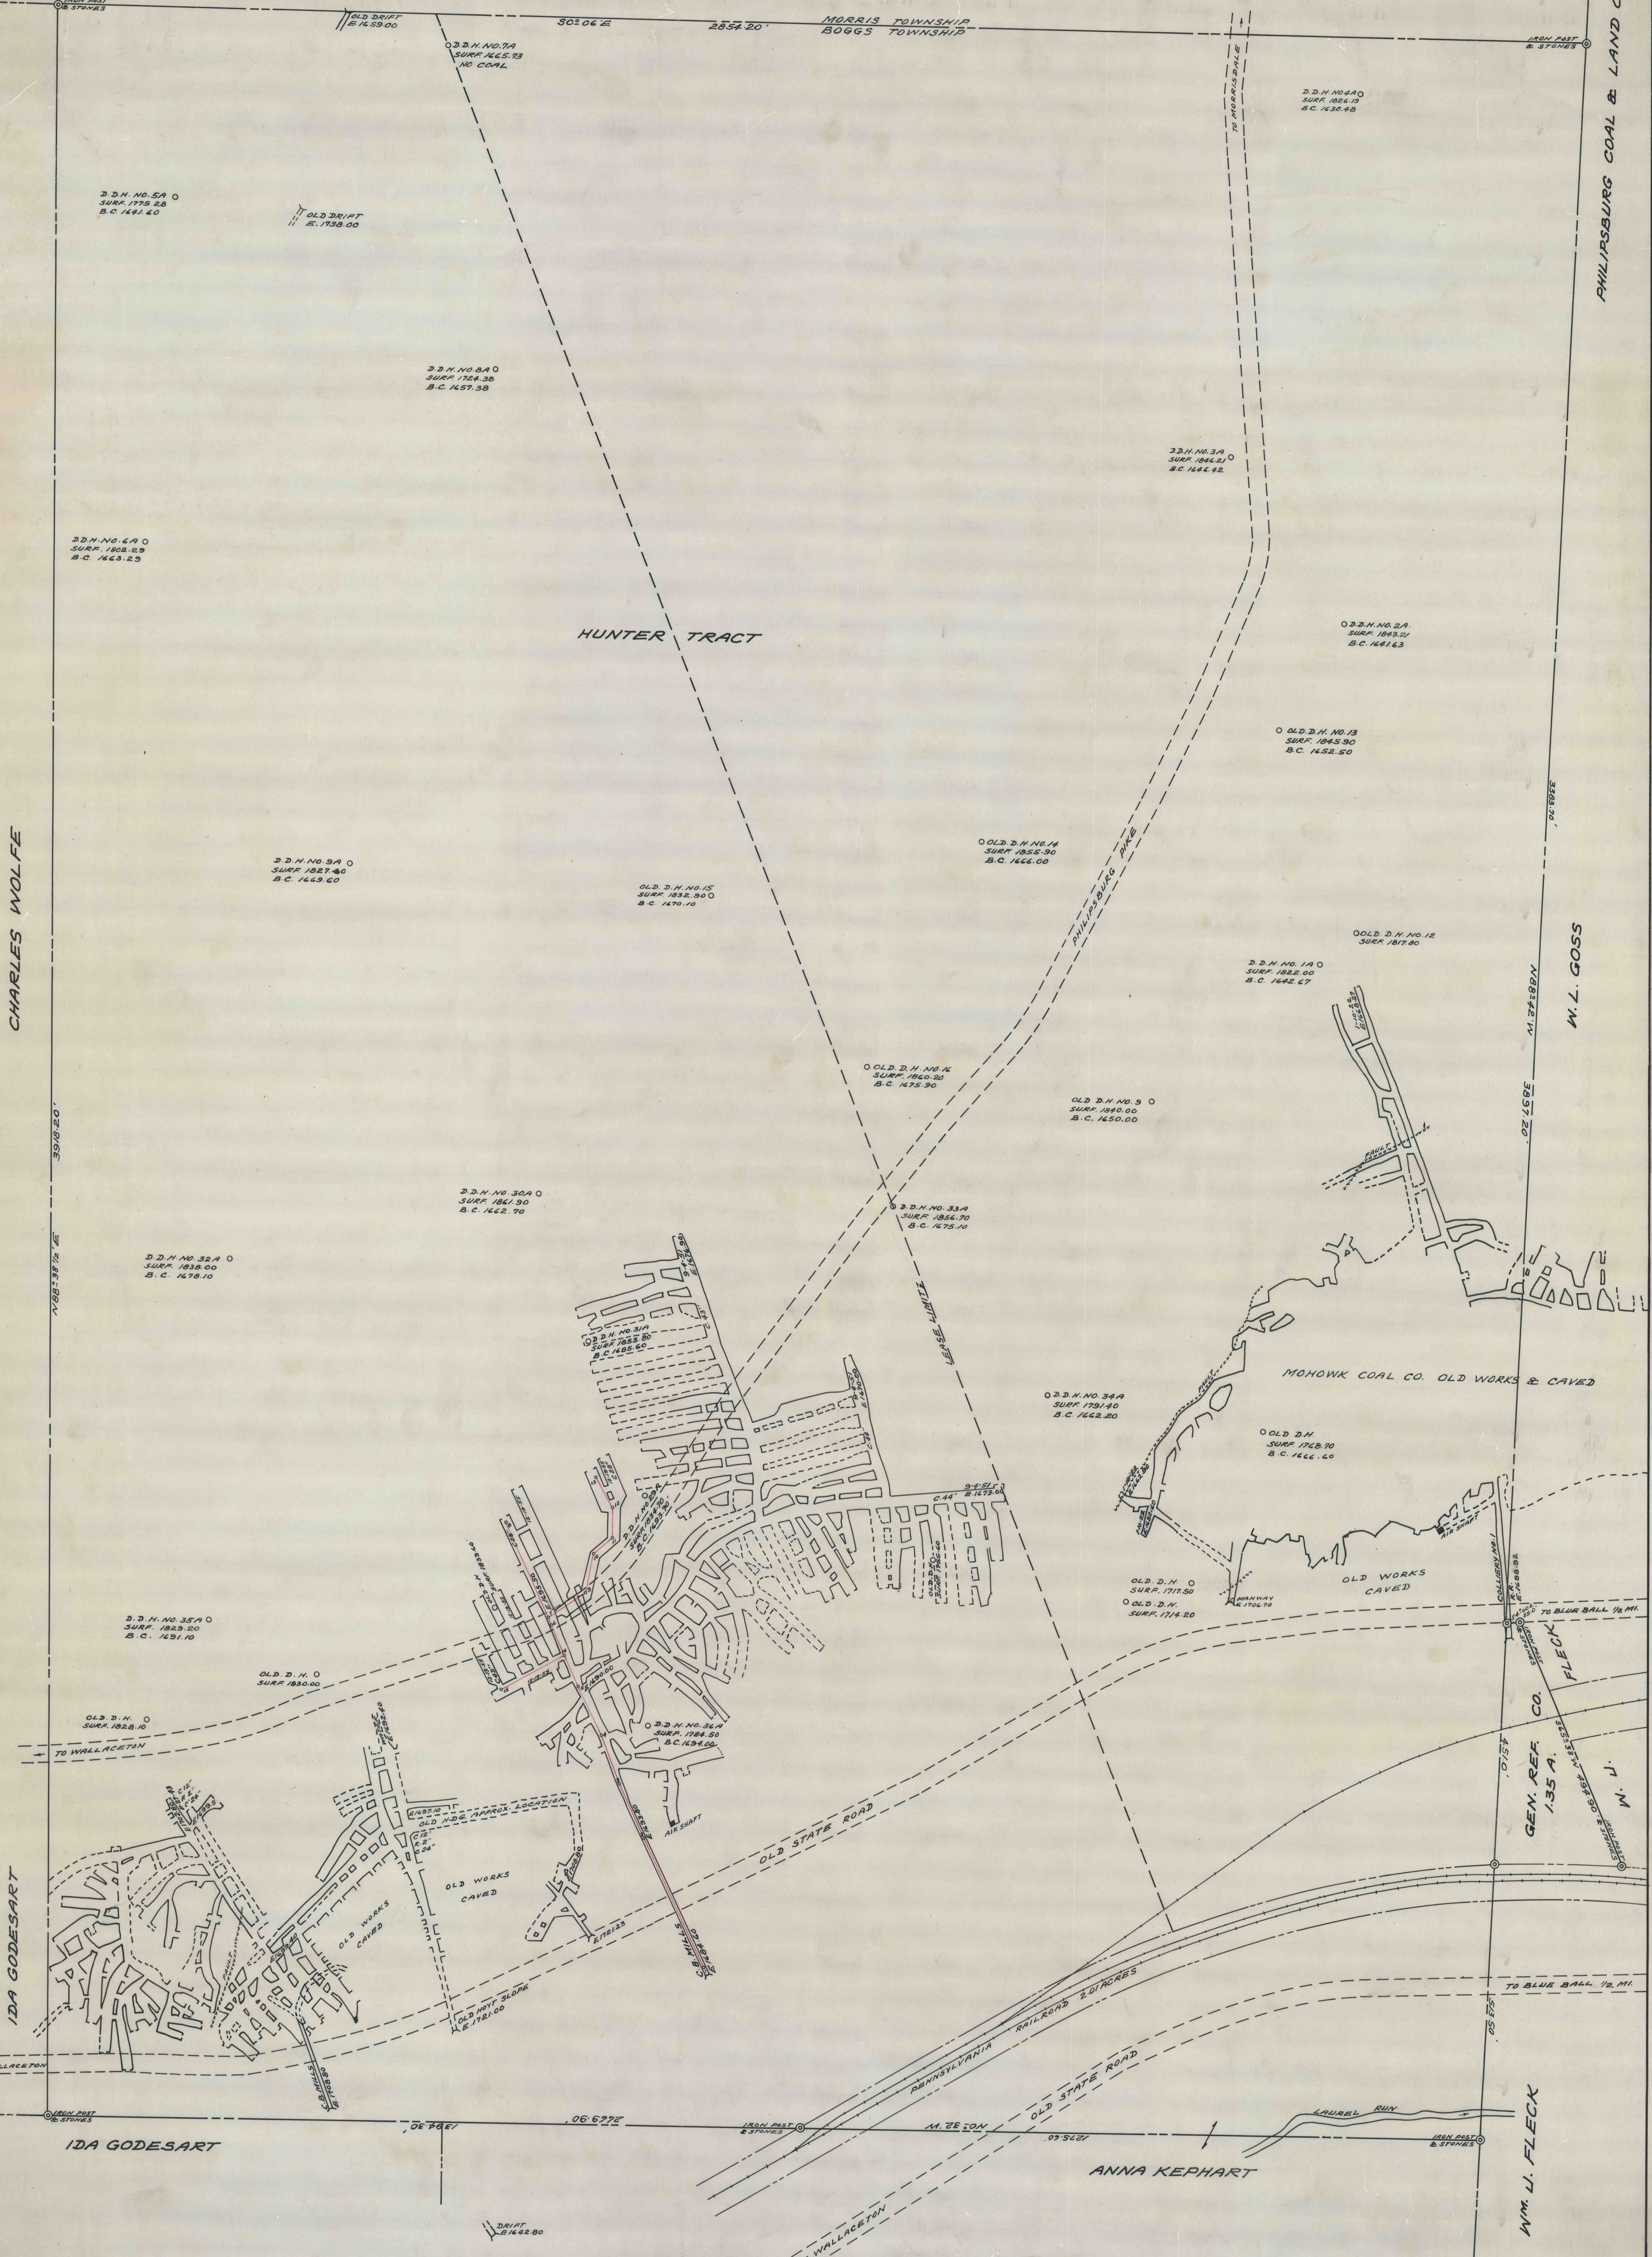

W.M. QUICK

FRANK WILLIS

JAMES GRAY

PHILIPSBURG COAL & LAND COMPANY

DH

MAP SHOWING JACKIE NO. 1 'A' SEAM MINE  
 OPERATED BY BANNER COAL COMPANY  
 BOGGS TWP CLEARFIELD COUNTY PENNA.  
 SCALE 1"=100' DEC. 28 1955  
 BERNARD LUCAS ASSOC. C.D. 431