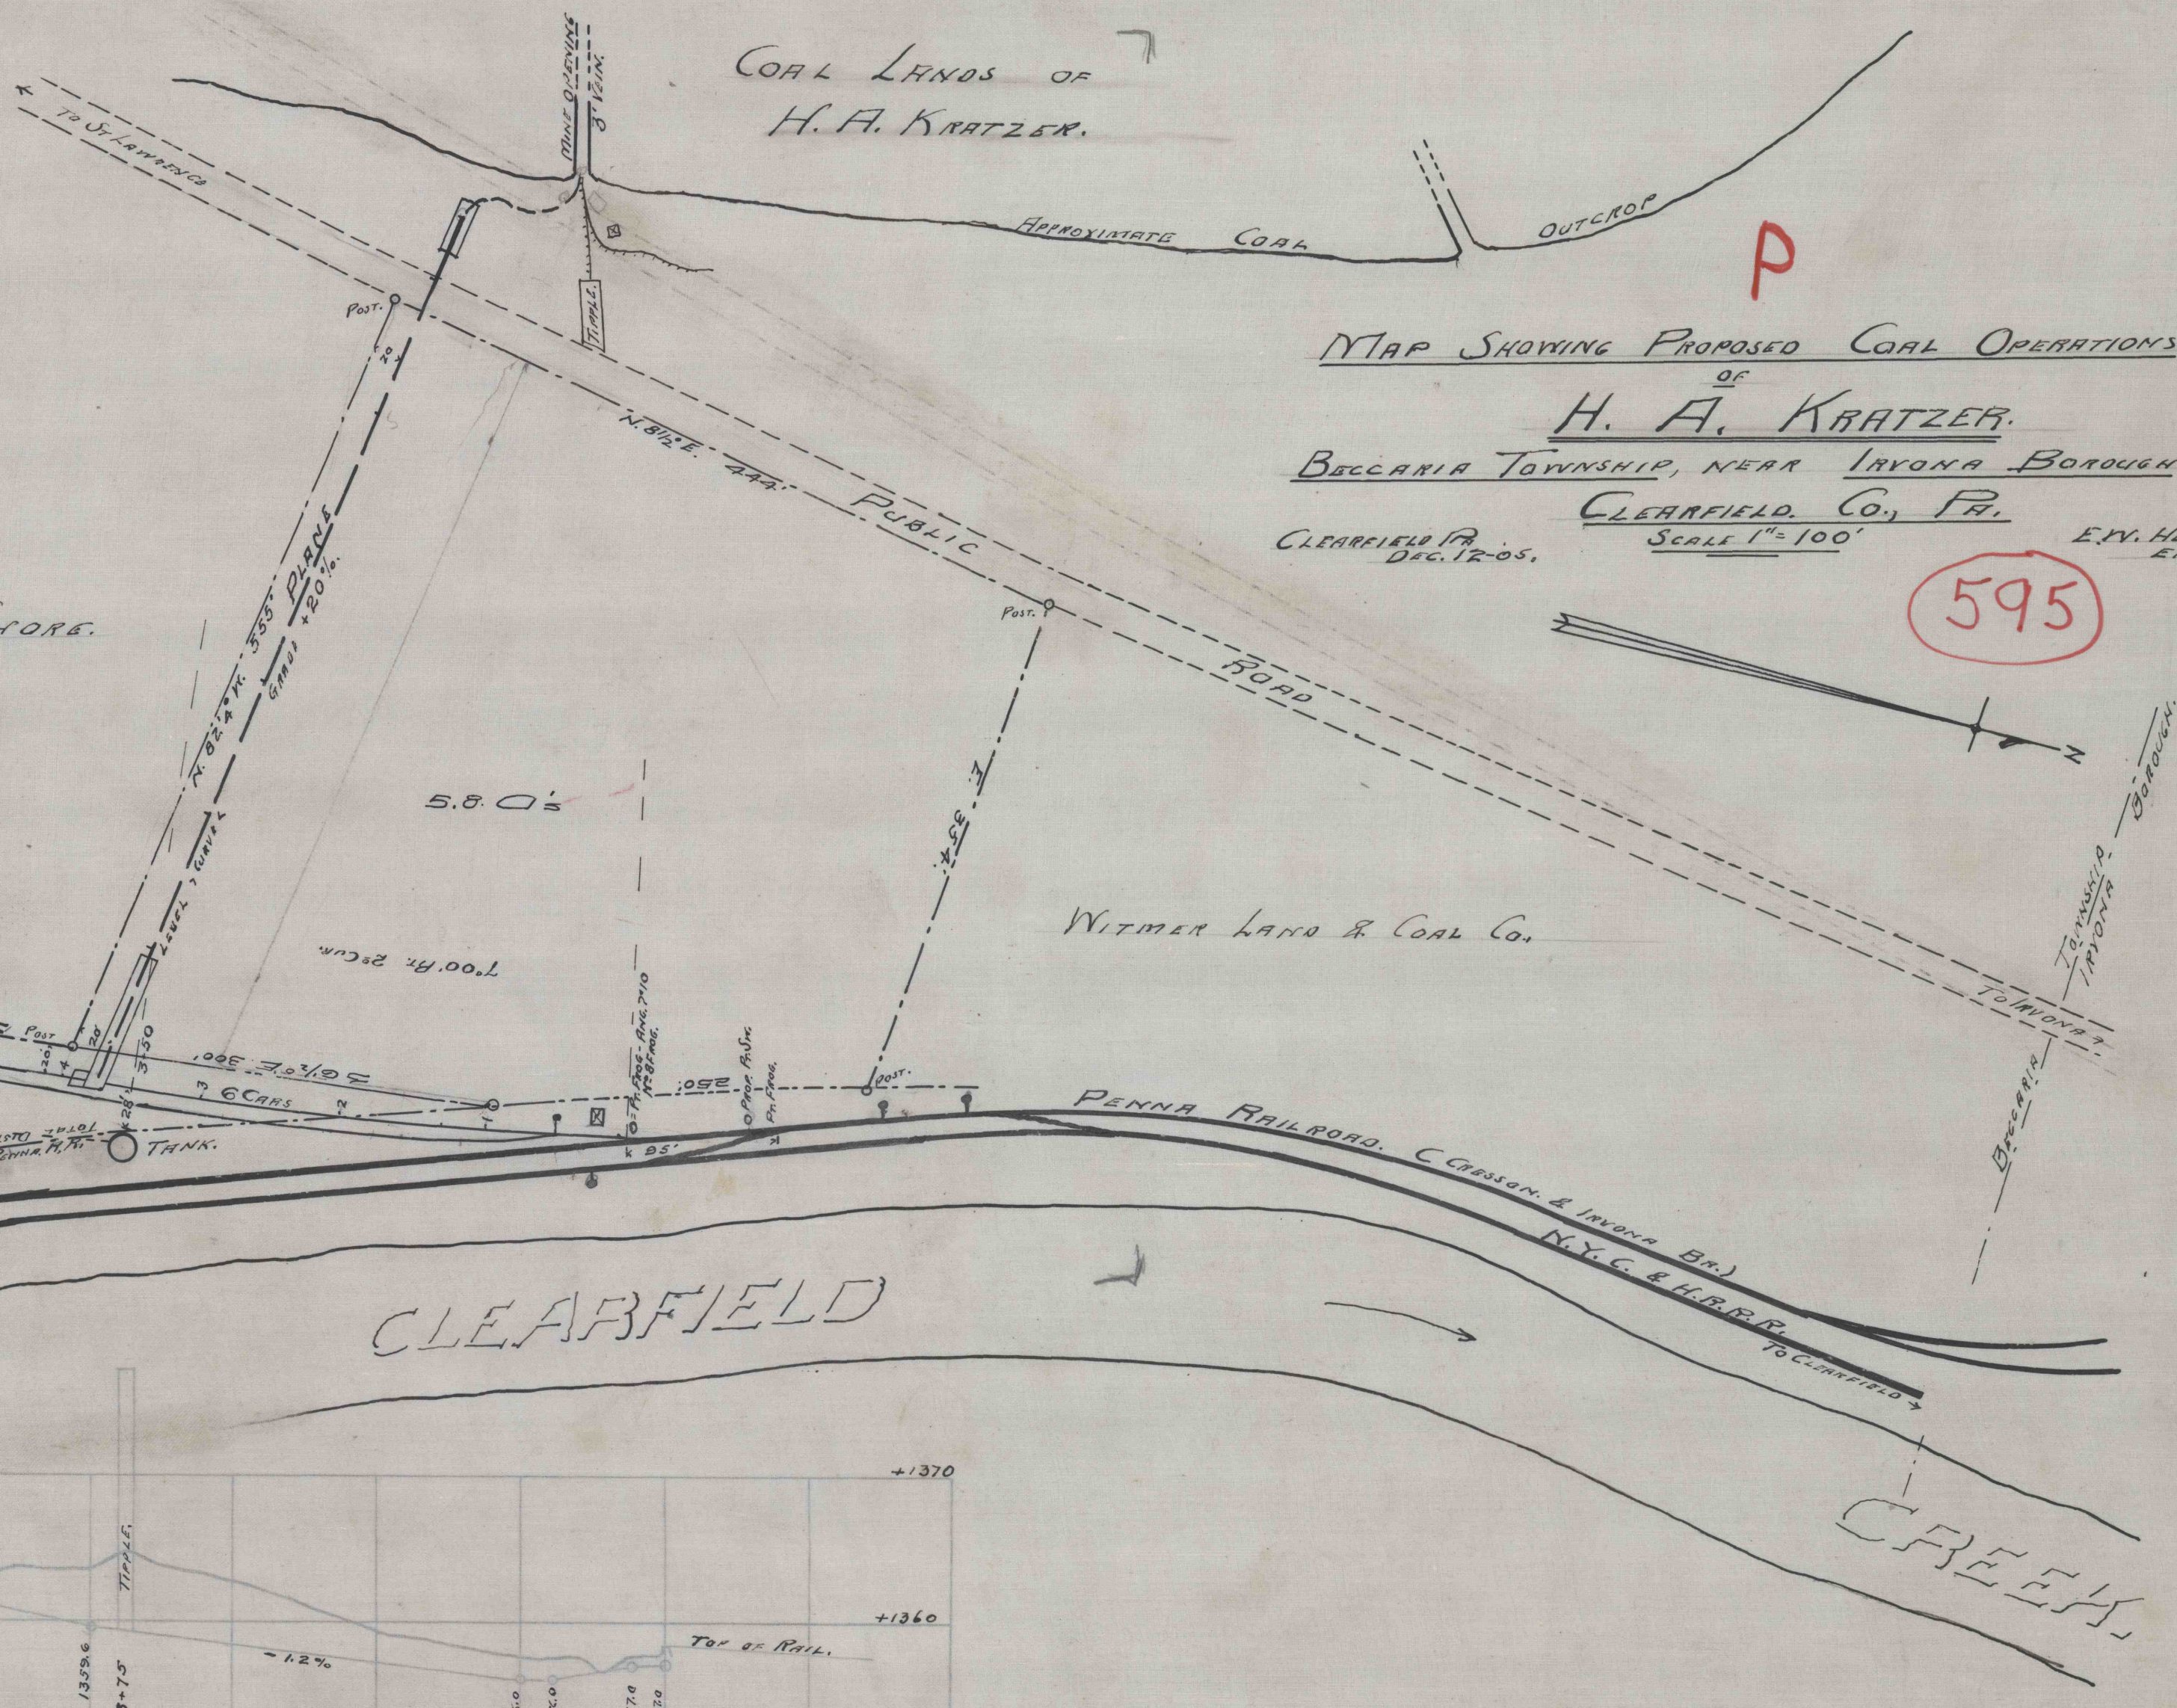

1051

1079

MAP SHOWING PROPOSED COAL OPERATIONS  
 OF  
**H. A. KRATZER.**  
 BECCANIA TOWNSHIP, NEAR LAVONA BOROUGH  
 CLEARFIELD CO., PA.  
 CLEARFIELD PA. DEC. 12-05.  
 SCALE 1" = 100'  
 E.V. HESS ENGR.