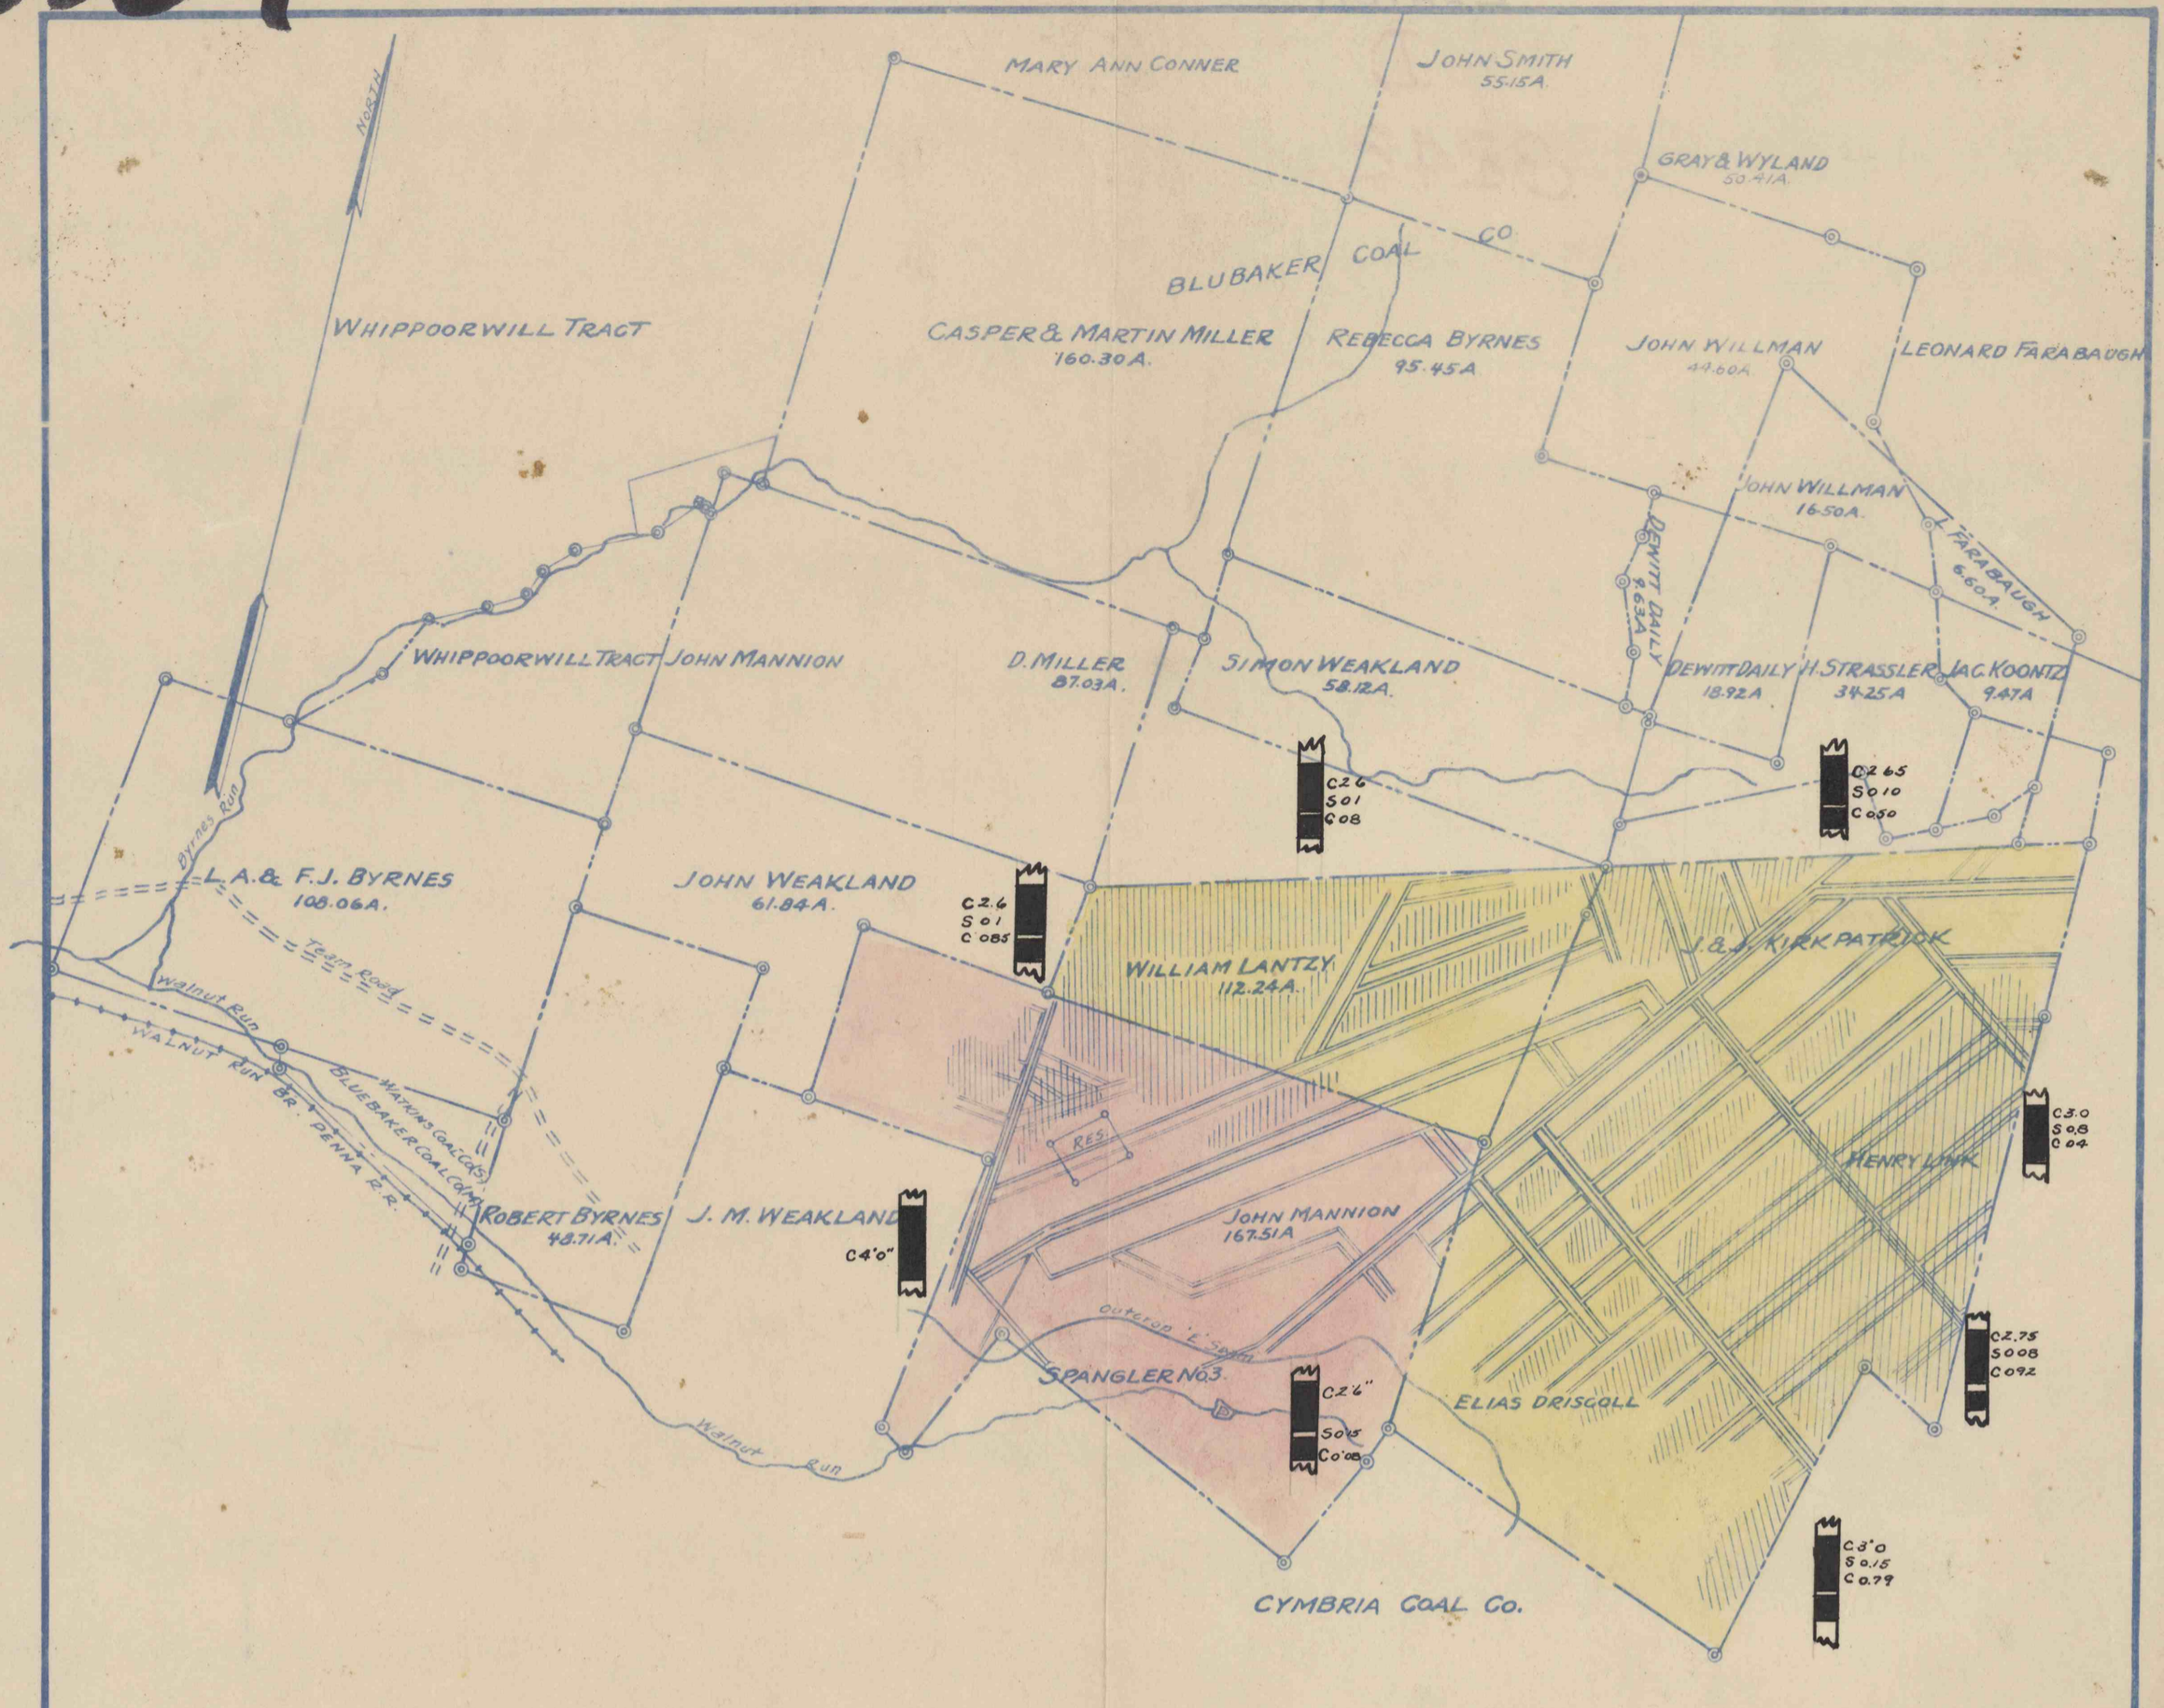

6984

SPANGLER No. 3 MINE  
"E" SEAM

OPERATED BY MADEIRA-HILL COAL MINING CO.  
SITUATED IN SUSQUEHANNA TOWNSHIP, CAMBRIA CO., PA.

SCALE 1/4" = 1000 FT. OCT 29, 1920

- LEGEND
- MADEIRA HILL COAL MINING CO. "E" SEAM LEASED FROM BLUBAKER COAL CO..
  - MADEIRA HILL COAL MINING CO. "E" SEAM, LEASED FROM ANDREW MANNION.
  - ROLL
  - FAULT
  - WORKED OUT

D  
8242

EXHIBIT "I"

6984