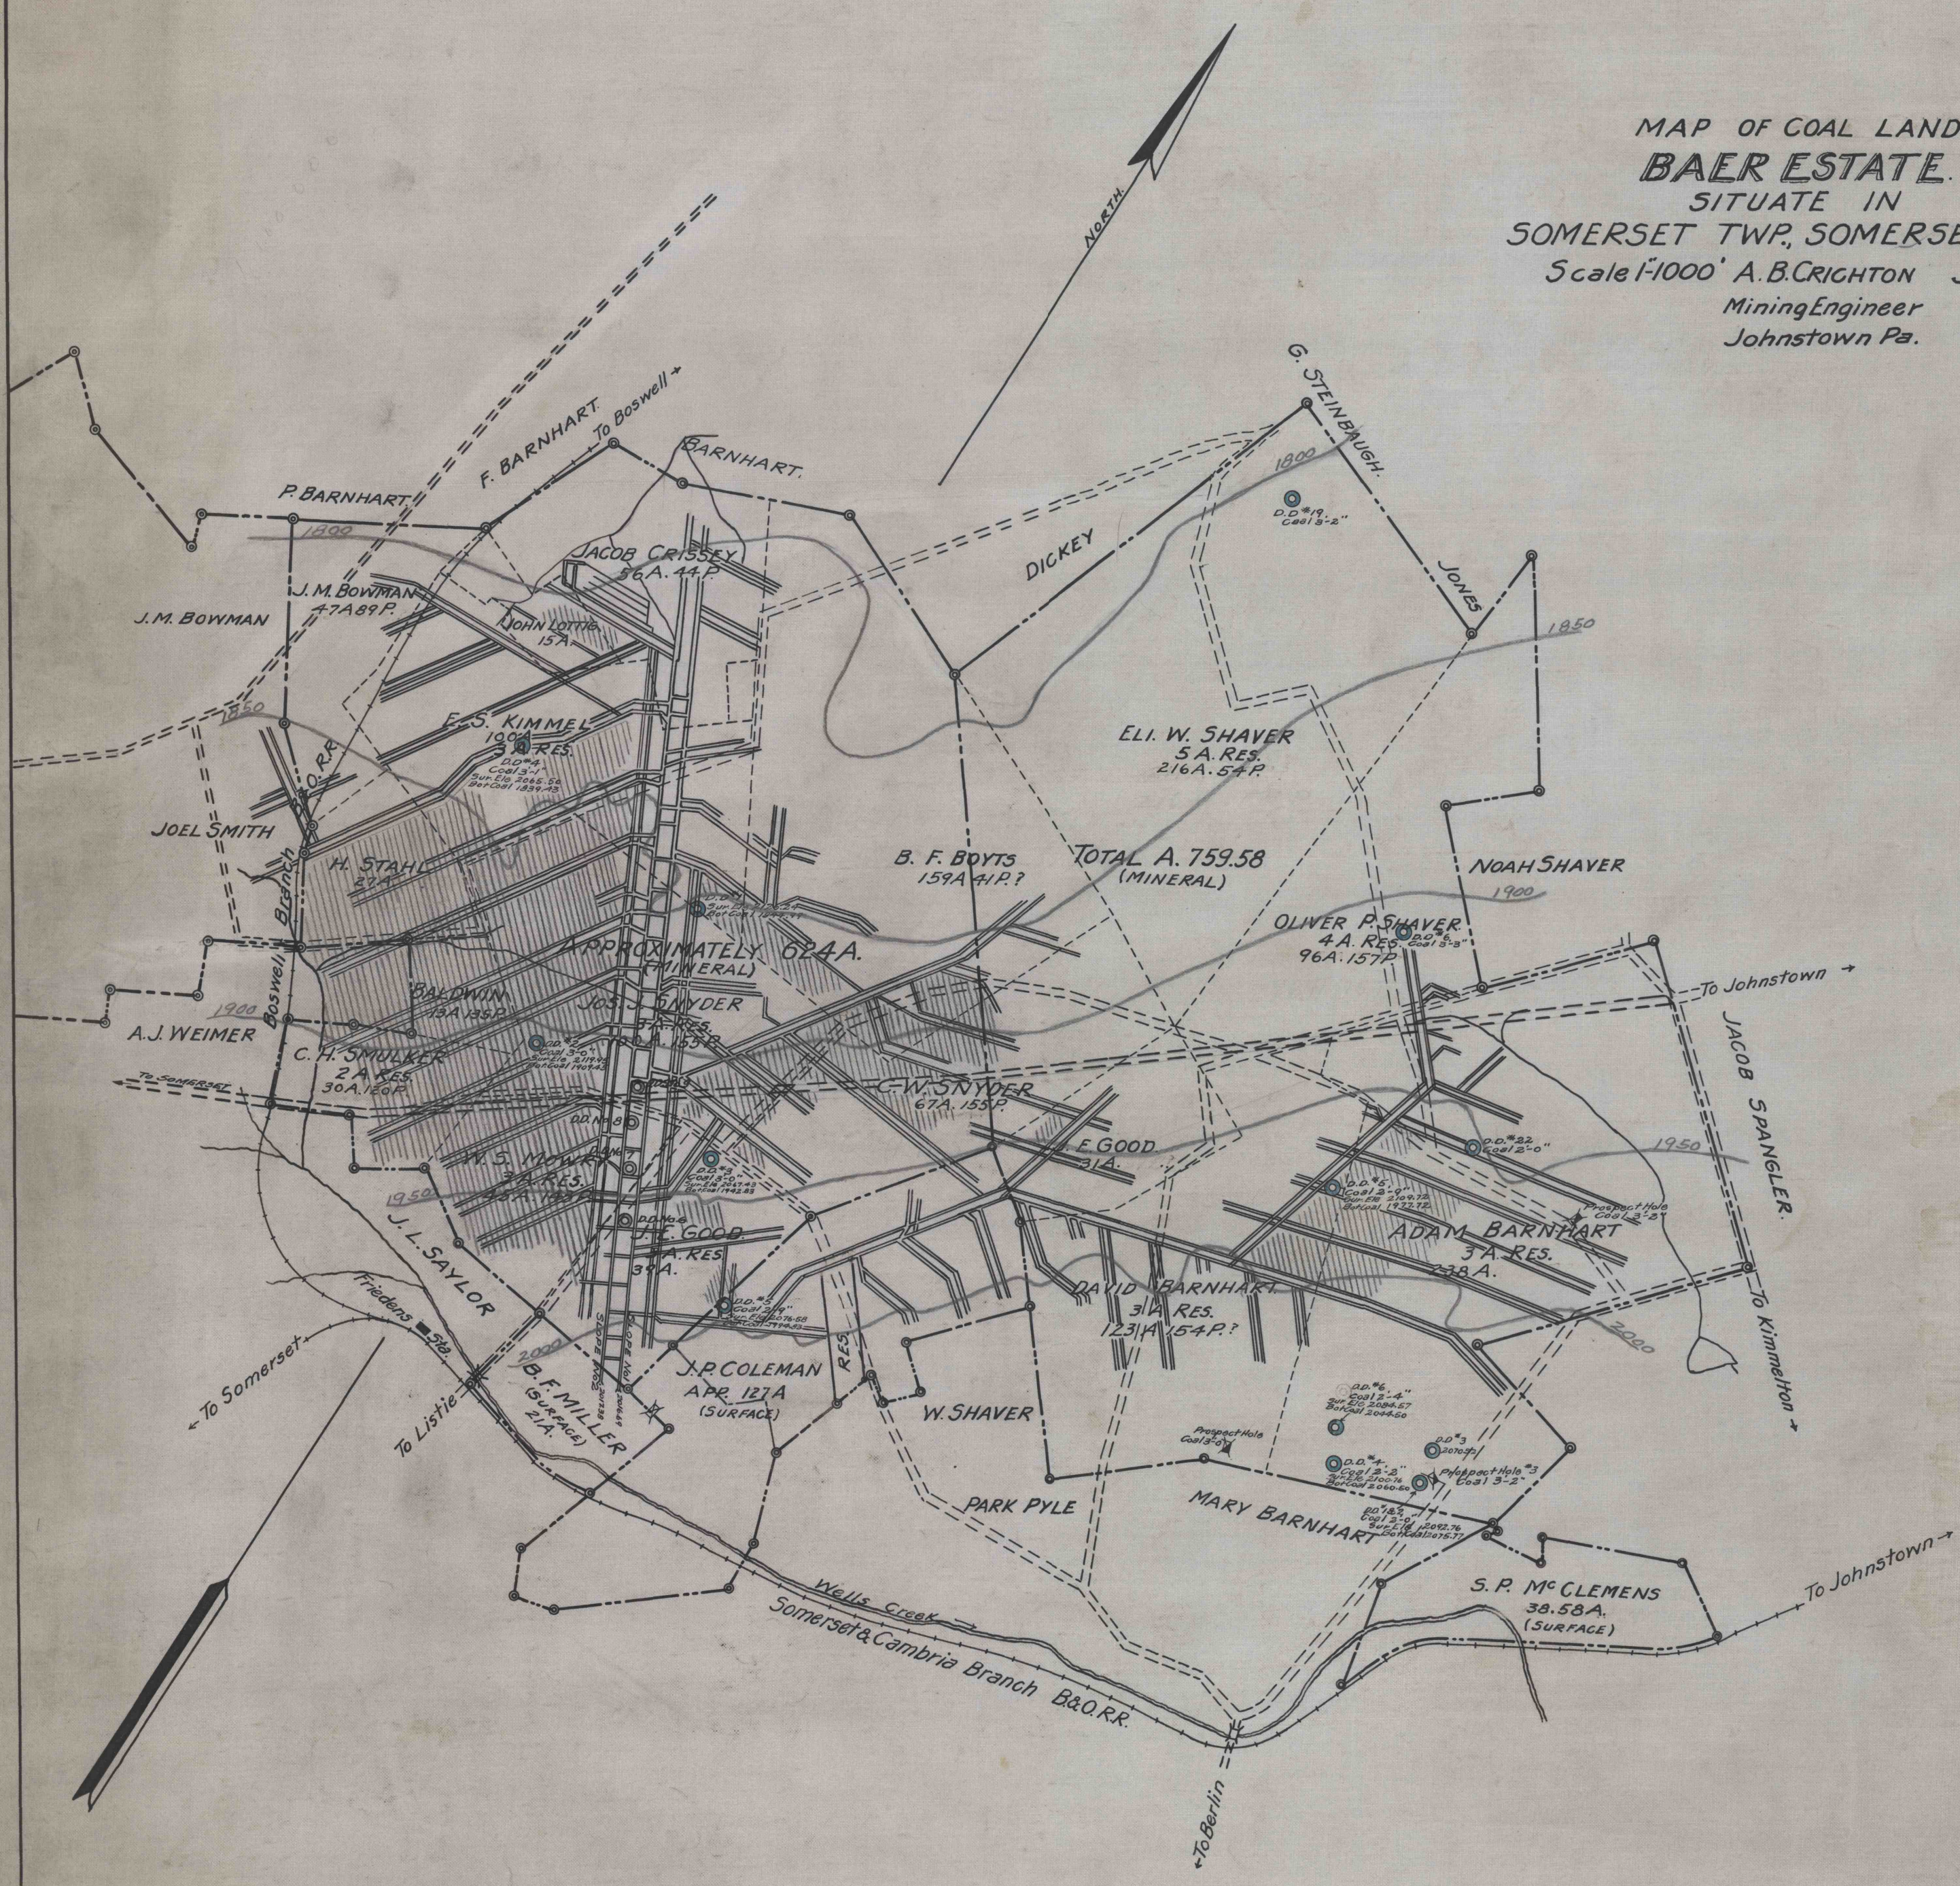

5461

MAP OF COAL LANDS
BAER ESTATE.
 SITUATE IN
 SOMERSET TWP., SOMERSET CO., PA.
 Scale 1"=1000' A.B. CRIGHTON June 1920
 Mining Engineer
 Johnstown Pa.

1842