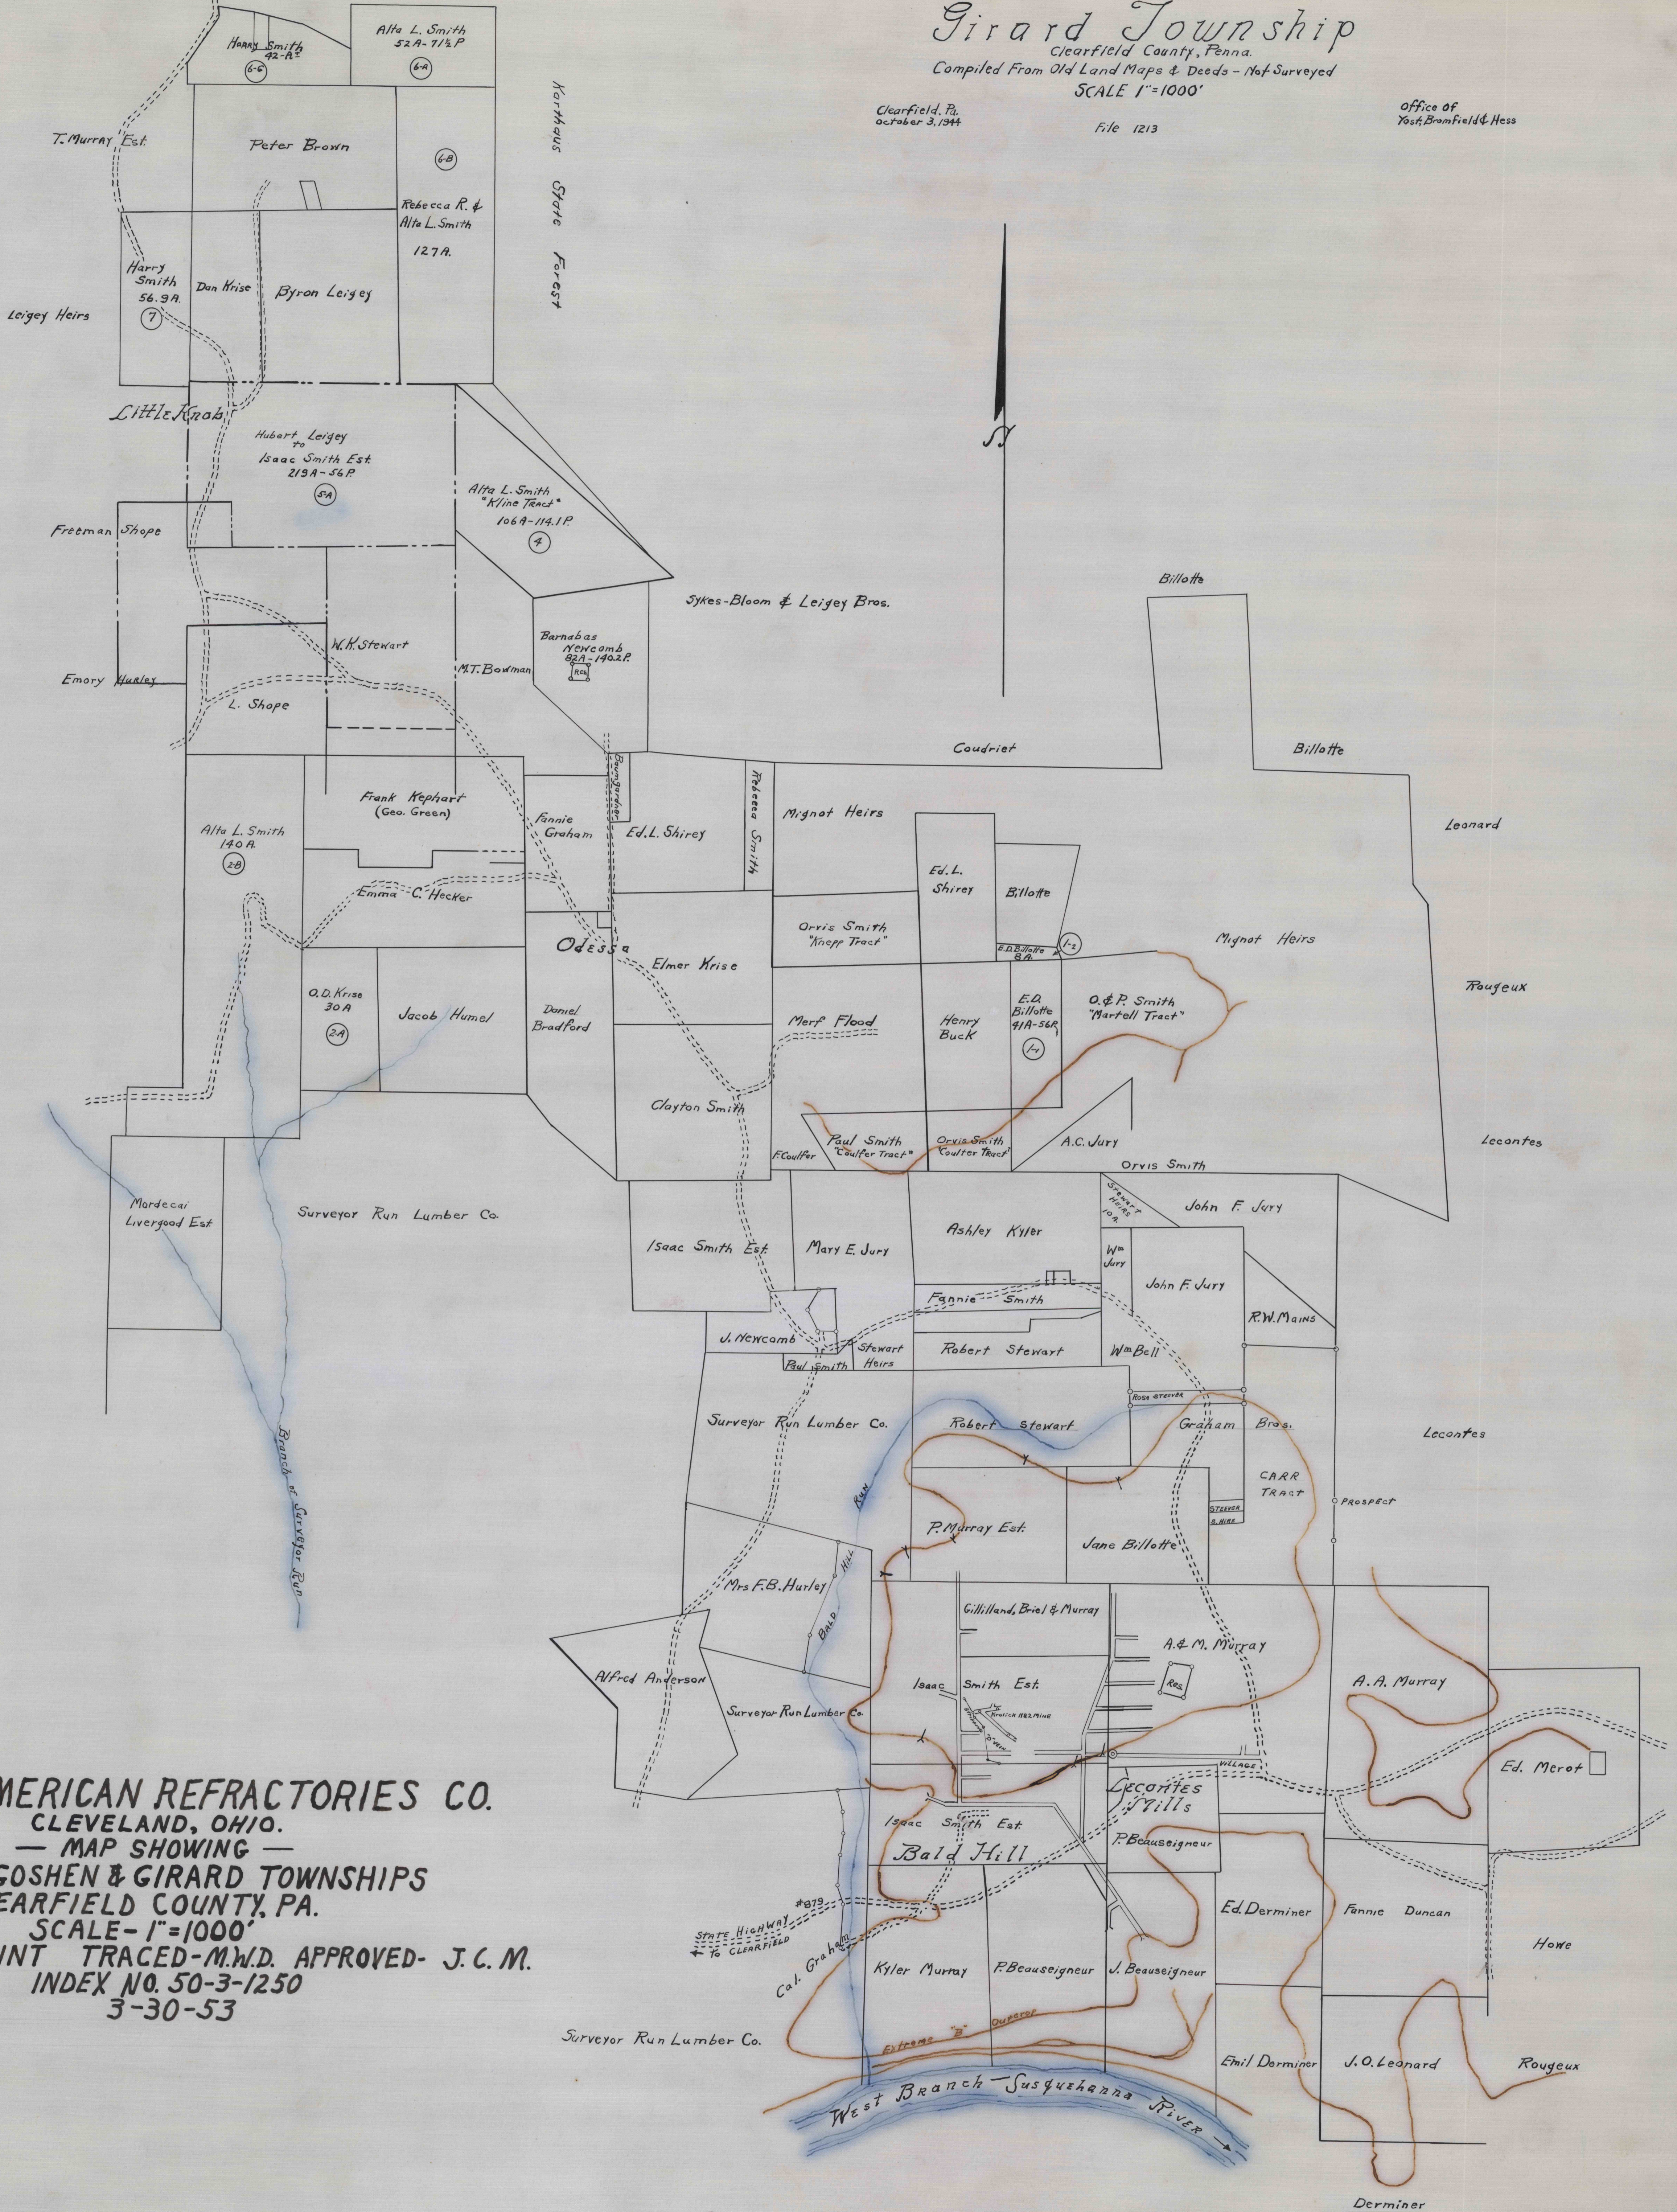

Karthaus State Forest  
Big Knob

MAP  
of Lands in  
**Girard Township**  
Clearfield County, Penna.  
Compiled From Old Land Maps & Deeds - Not Surveyed  
SCALE 1"=1000'

Clearfield, Pa.  
October 3, 1944

File 1213

Office of  
Yost, Bramfield & Hess

**NORTH AMERICAN REFRACTORIES CO.**  
 CLEVELAND, OHIO.  
 — MAP SHOWING —  
**LANDS IN GOSHEN & GIRARD TOWNSHIPS**  
 CLEARFIELD COUNTY, PA.  
 SCALE - 1"=1000'  
 DRAWN-PRINT TRACED-M.W.D. APPROVED- J.C.M.  
 INDEX NO. 50-3-1250  
 3-30-53