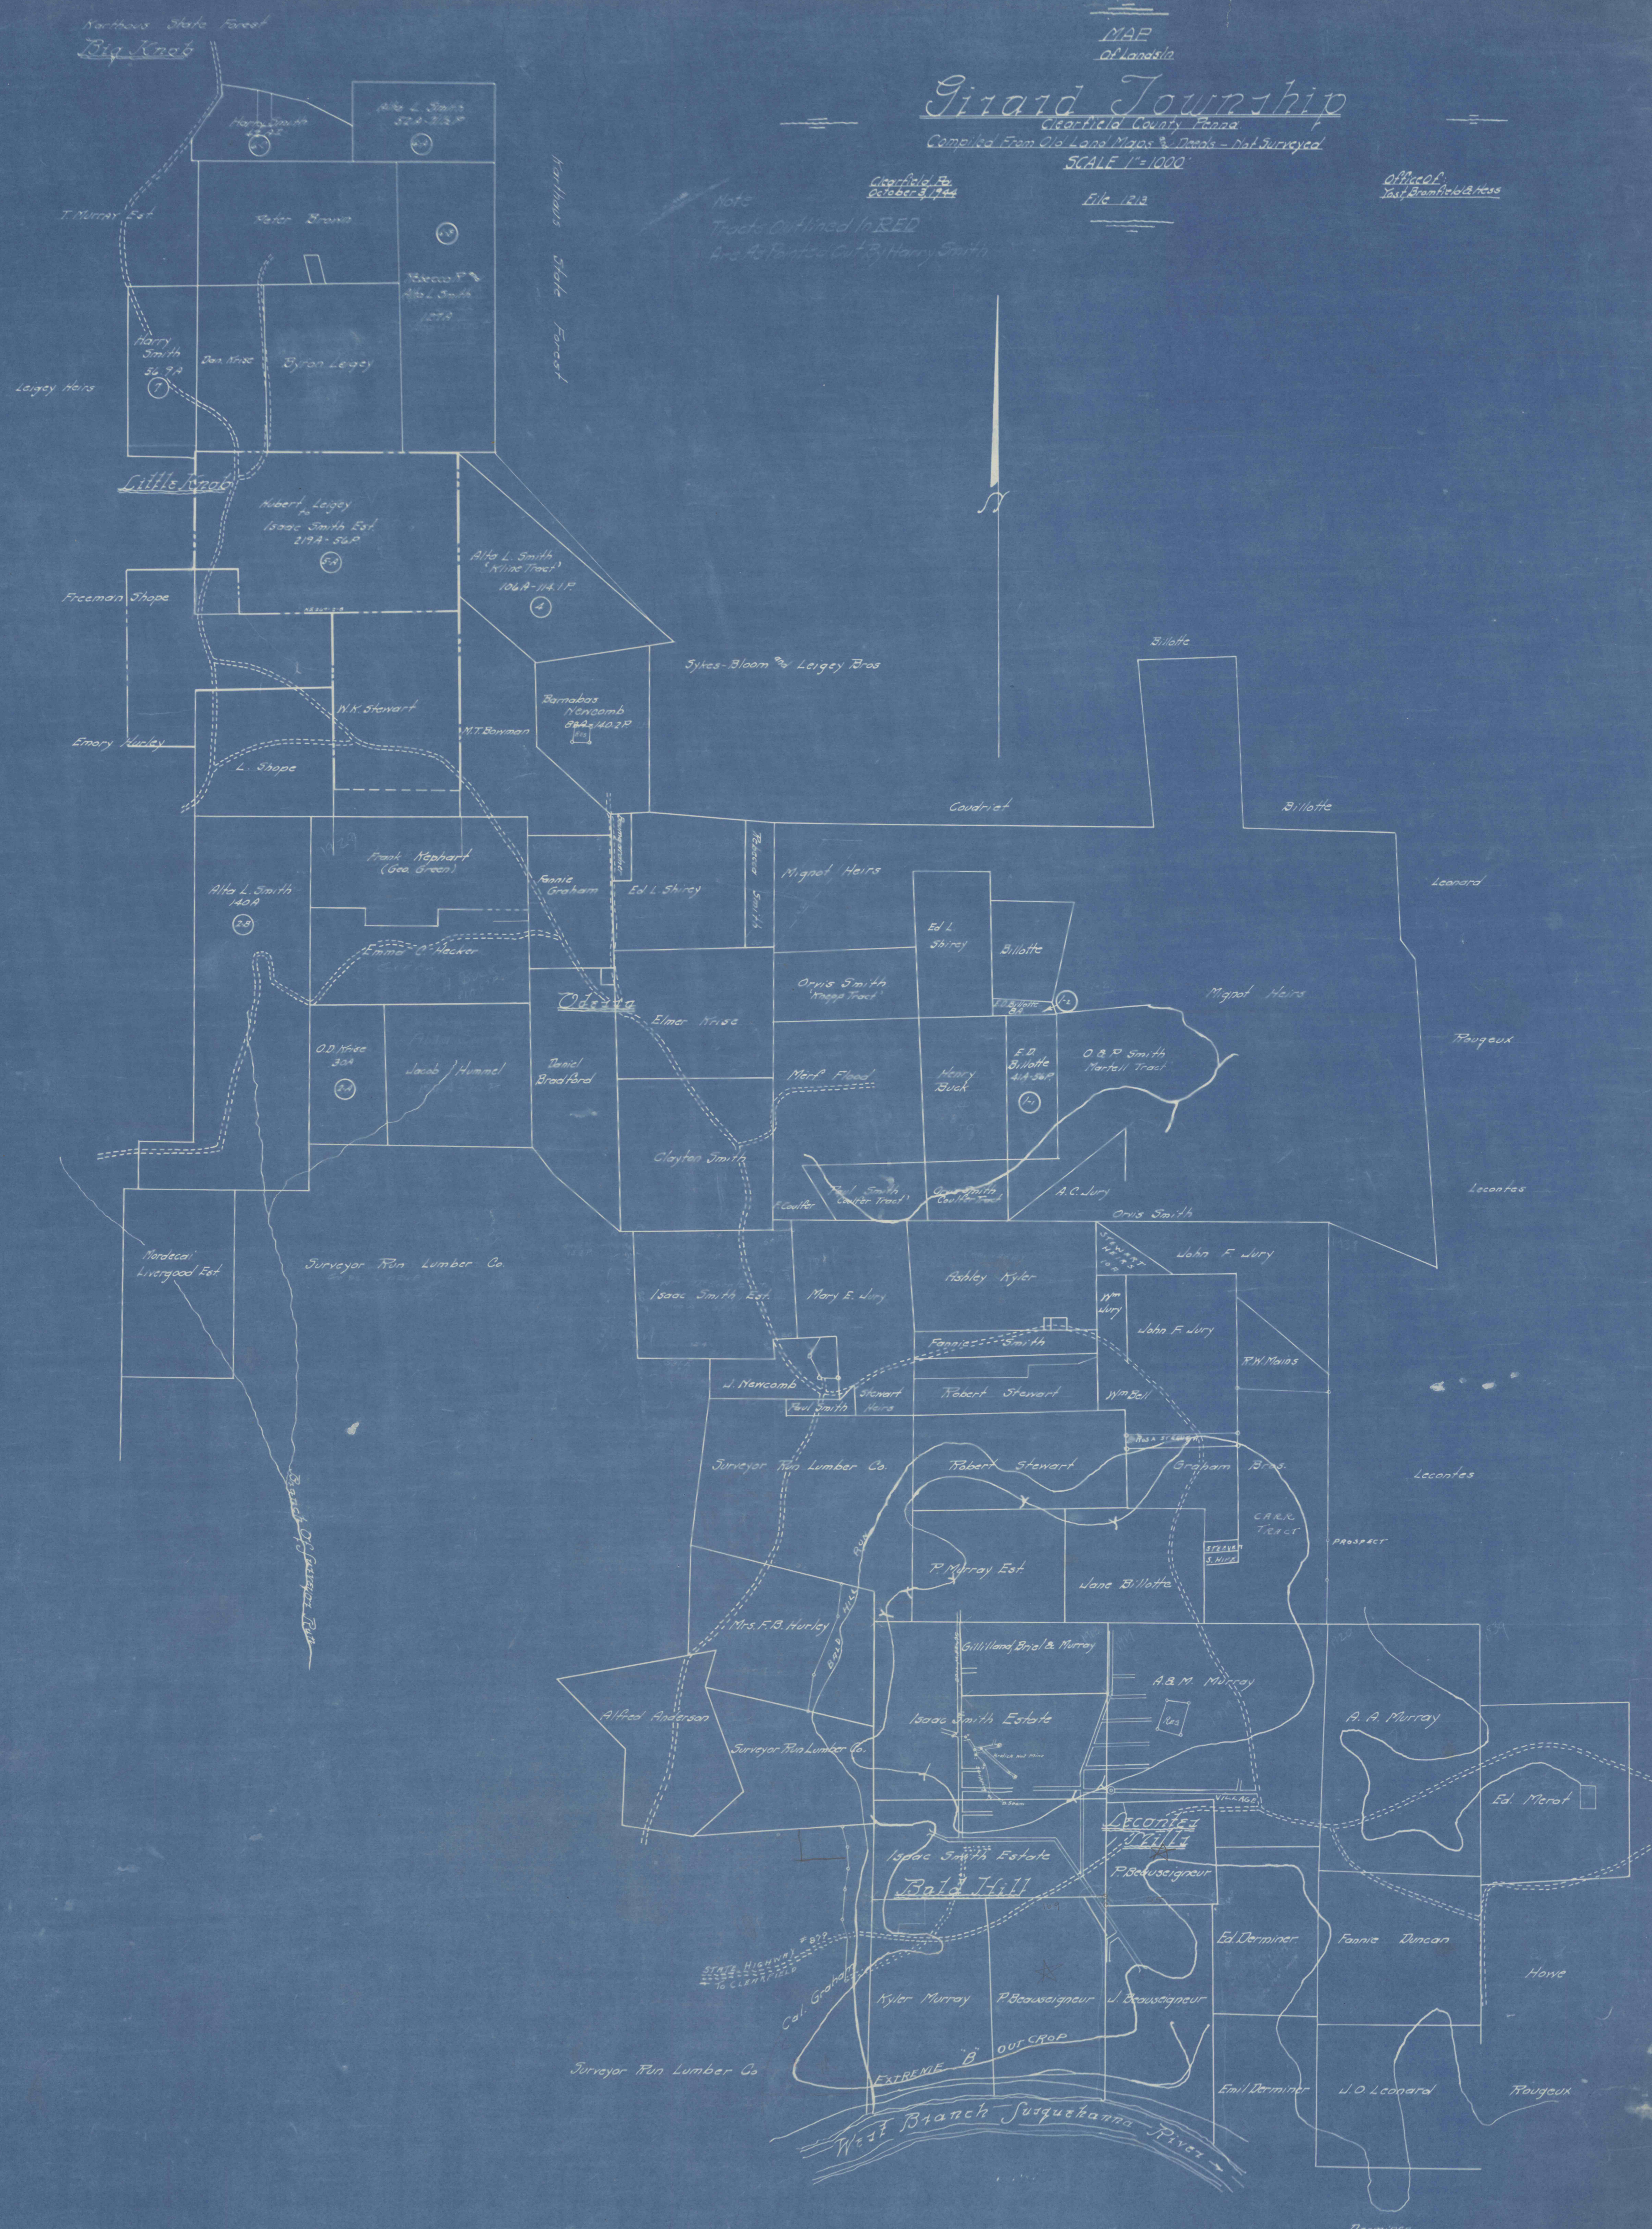

292

151

151

P
6282

MAP
of Land

Girard Township

Clearfield County, Penna.
Compiled From Old Land Maps & Deeds - Not Surveyed
SCALE 1"=1000'

Note:
Tracts outlined in RED
are to be cut by Harry Smith

File 1212

Official:
Jas. Brambley & Sons

151

151