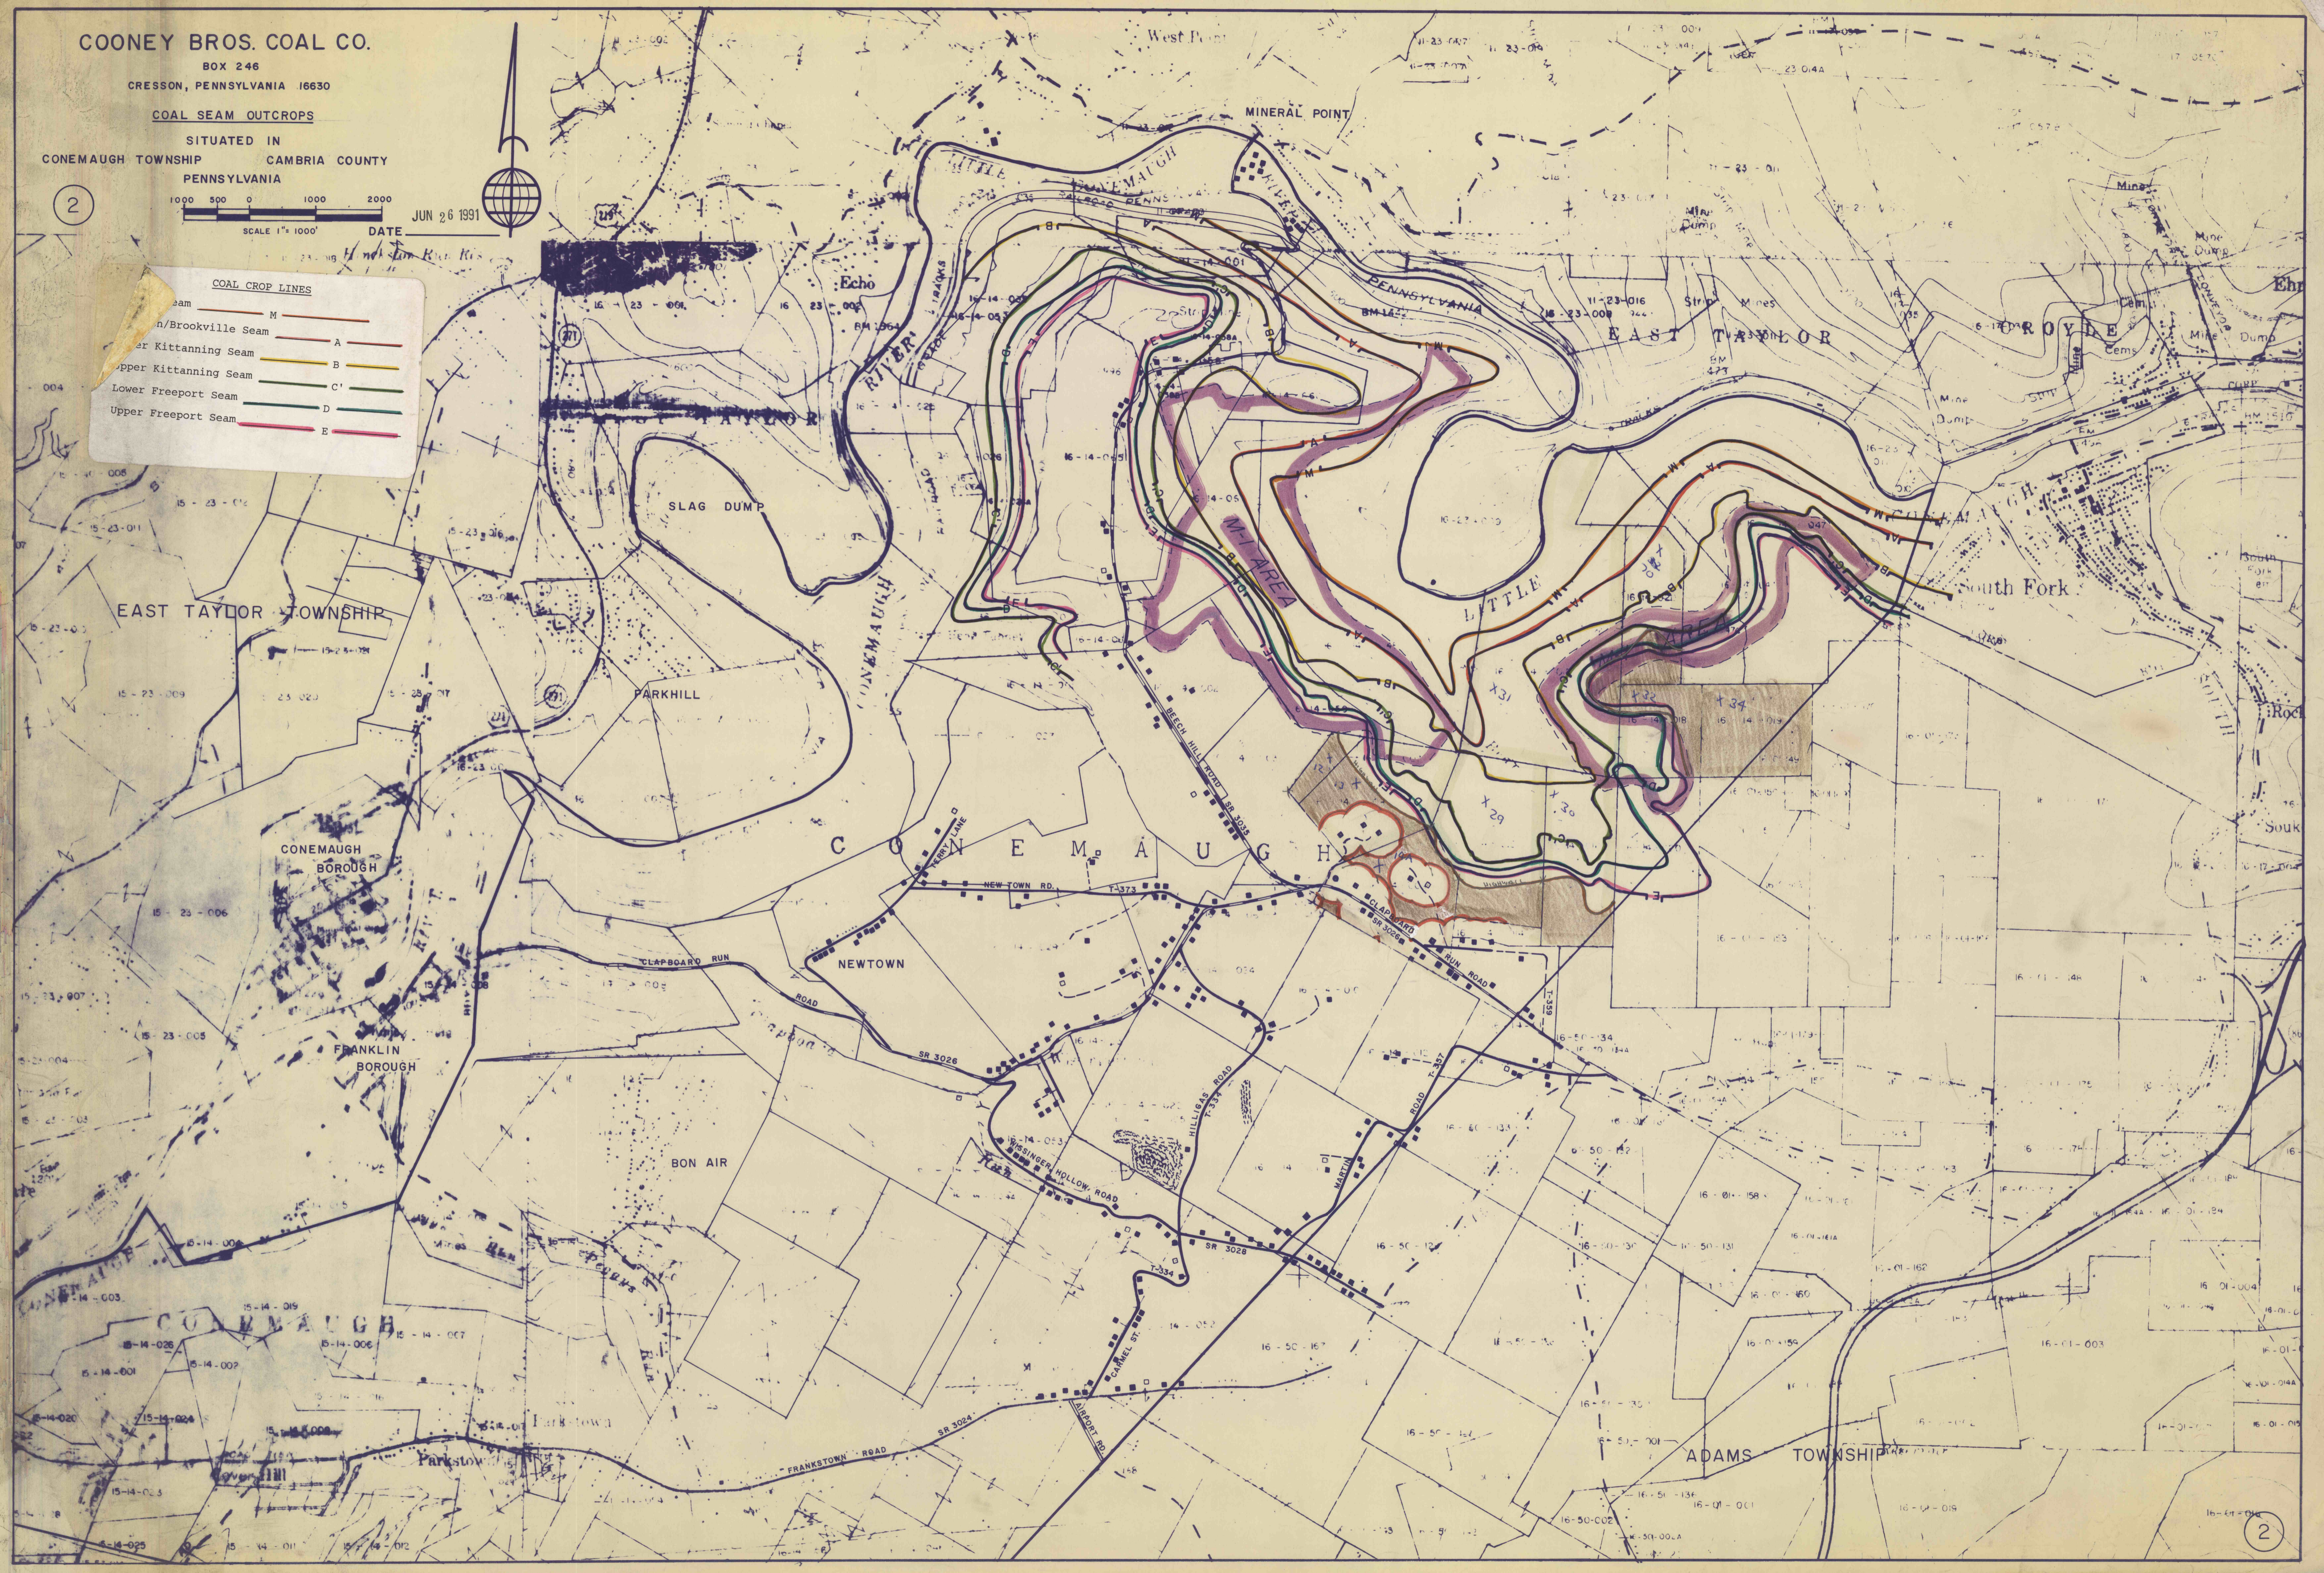

## COAL SEAM OUTCROPS

SITUATED IN  
CONEMAUGH TOWNSHIP CAMBRIA COUNTY  
PENNSYLVANIA

DATE JUN 26 1991

### COAL CROP LINES

- M —
- A —
- B —
- C' —
- D —
- E —

2

2