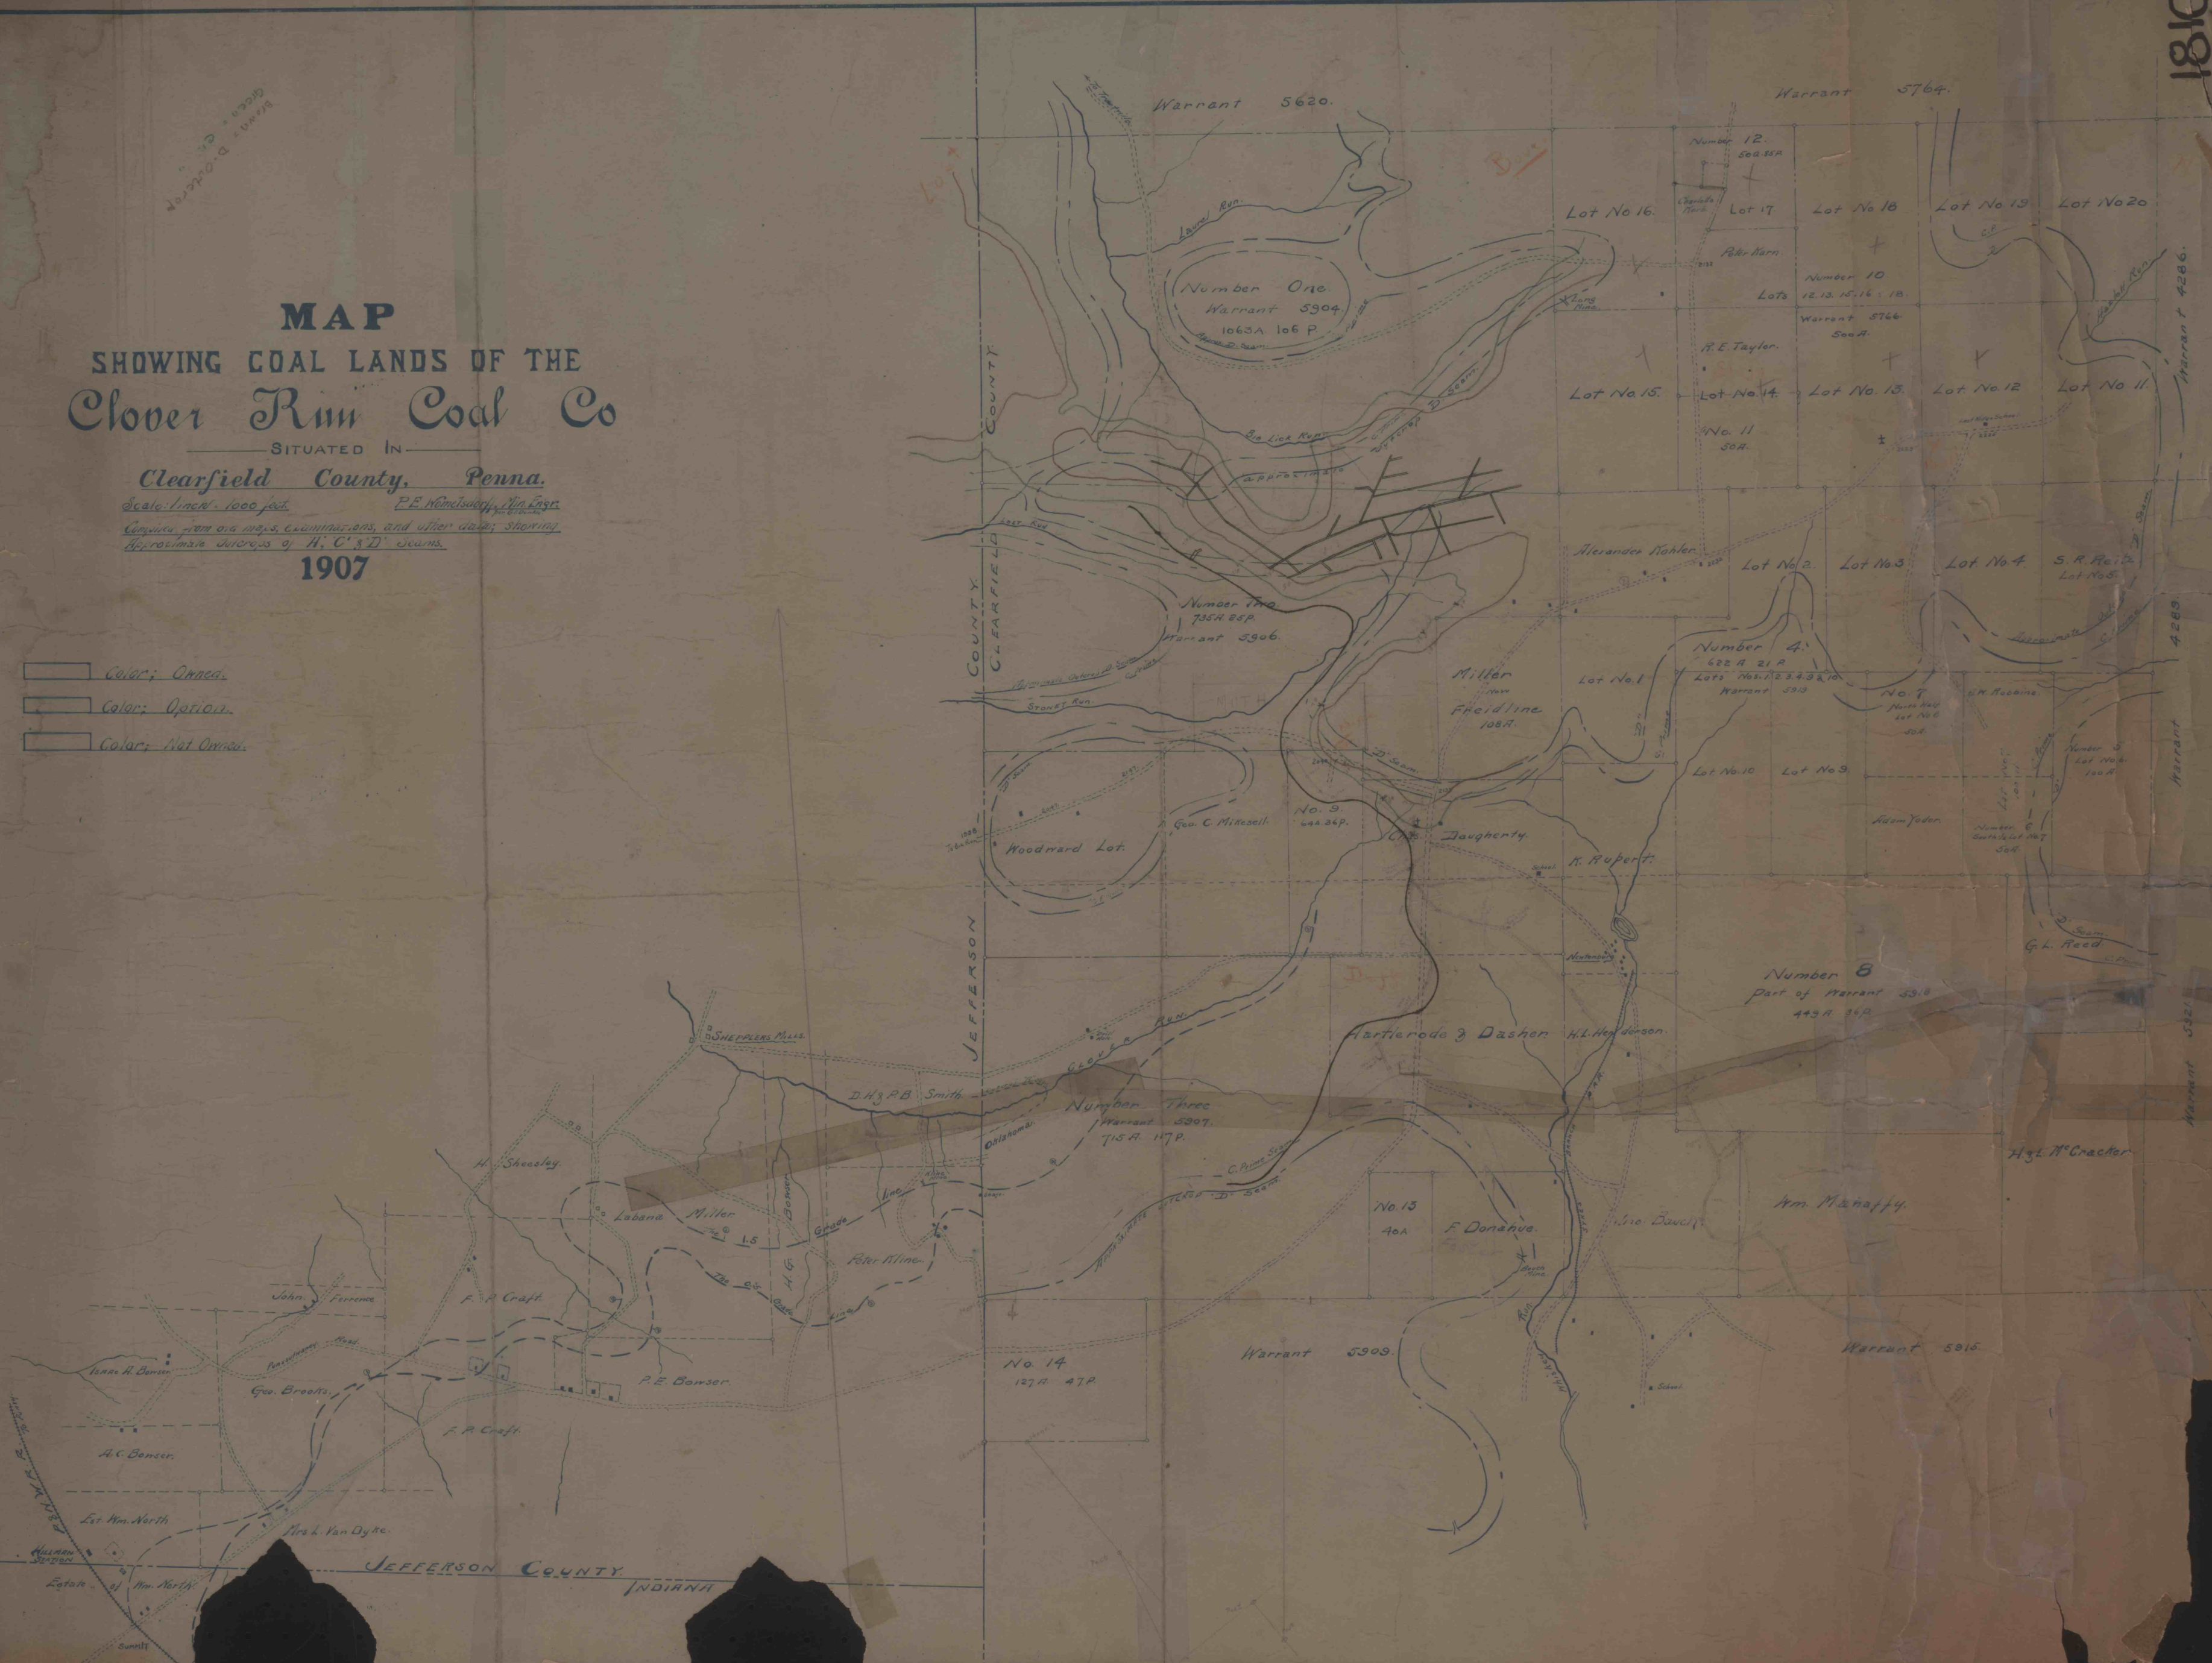

MAP SHOWING COAL LANDS OF THE Clover Run Coal Co

SITUATED IN

Clearfield County, Penna.

Scale: 1 inch = 1000 feet. P.E. Wernersdorff, Min. Engr.

Compiled from old maps, examinations, and other data; showing
Approximate interests of H.C.'s D. Seams.

1907

- Color; Owned.
- Color; Options.
- Color; Not Owned.

JEFFERSON COUNTY INDIANA