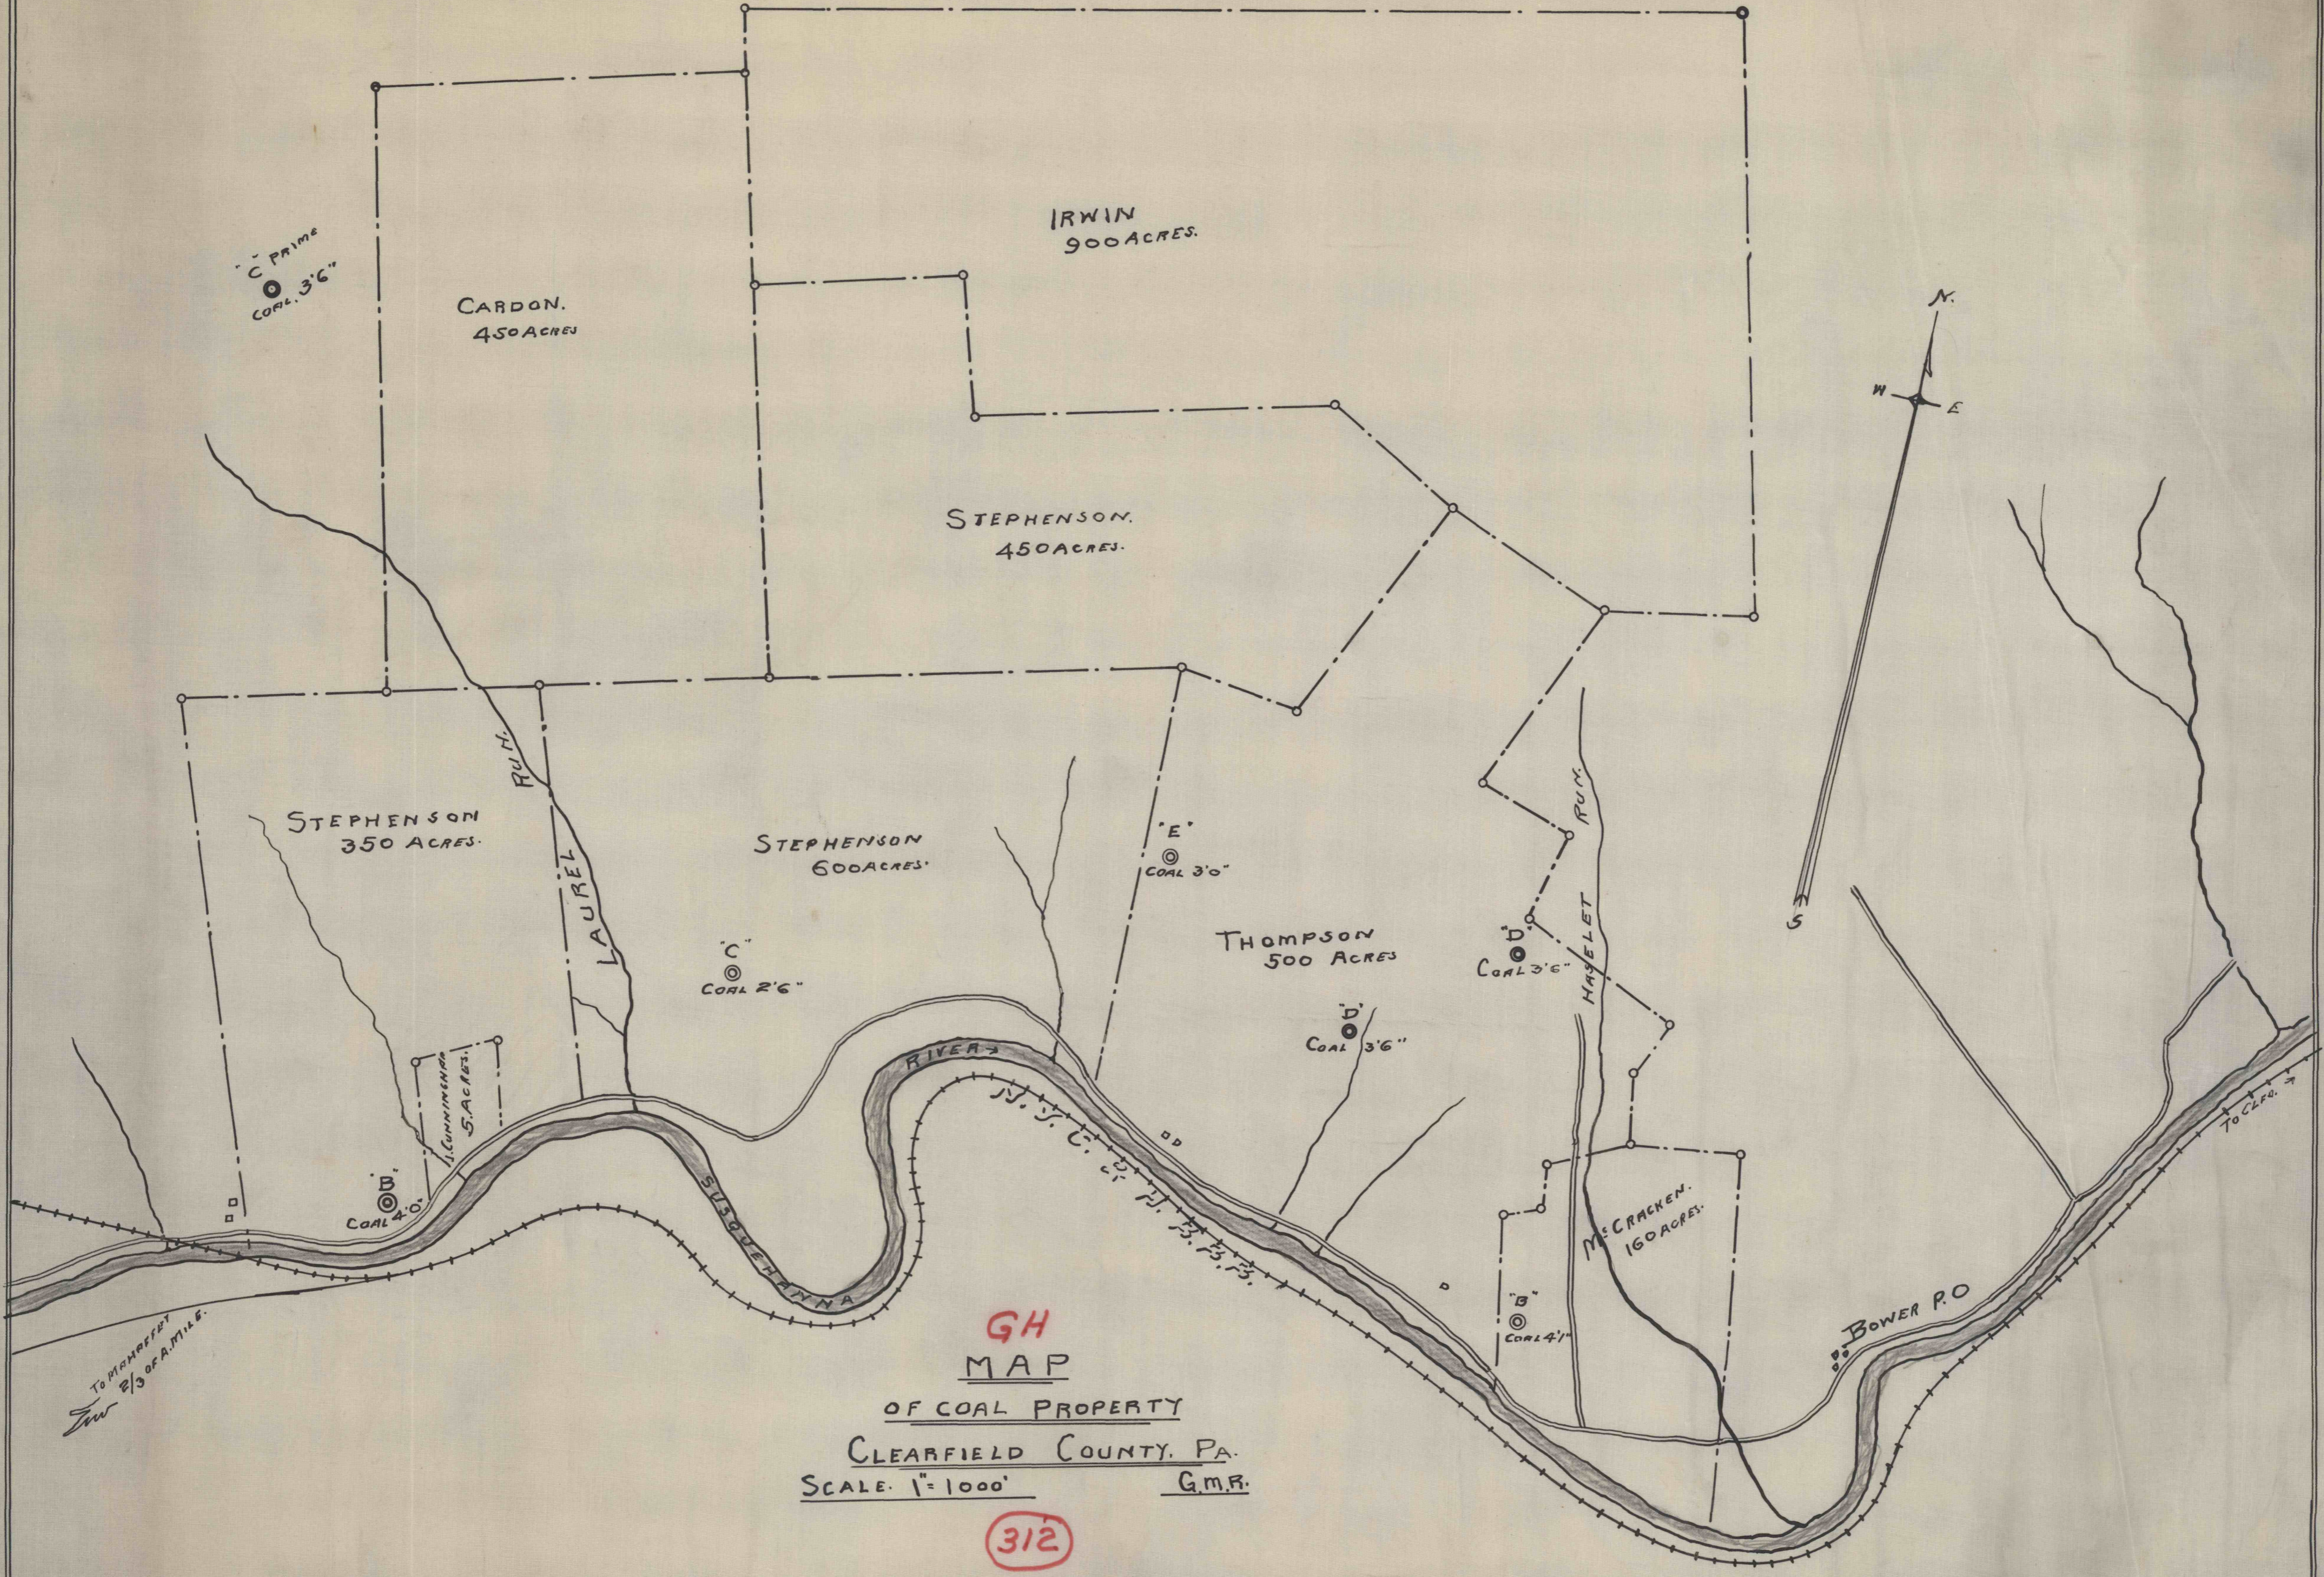

1011

**GH**  
**MAP**  
 OF COAL PROPERTY  
 CLEARFIELD COUNTY, PA.  
 SCALE: 1" = 1000'      G.M.R.

(312)

1012

CORRECTED - ISSUES BY E.J. HESS  
 ENGINEER  
 CLEARFIELD, PA.  
 JULY 26, 1913.