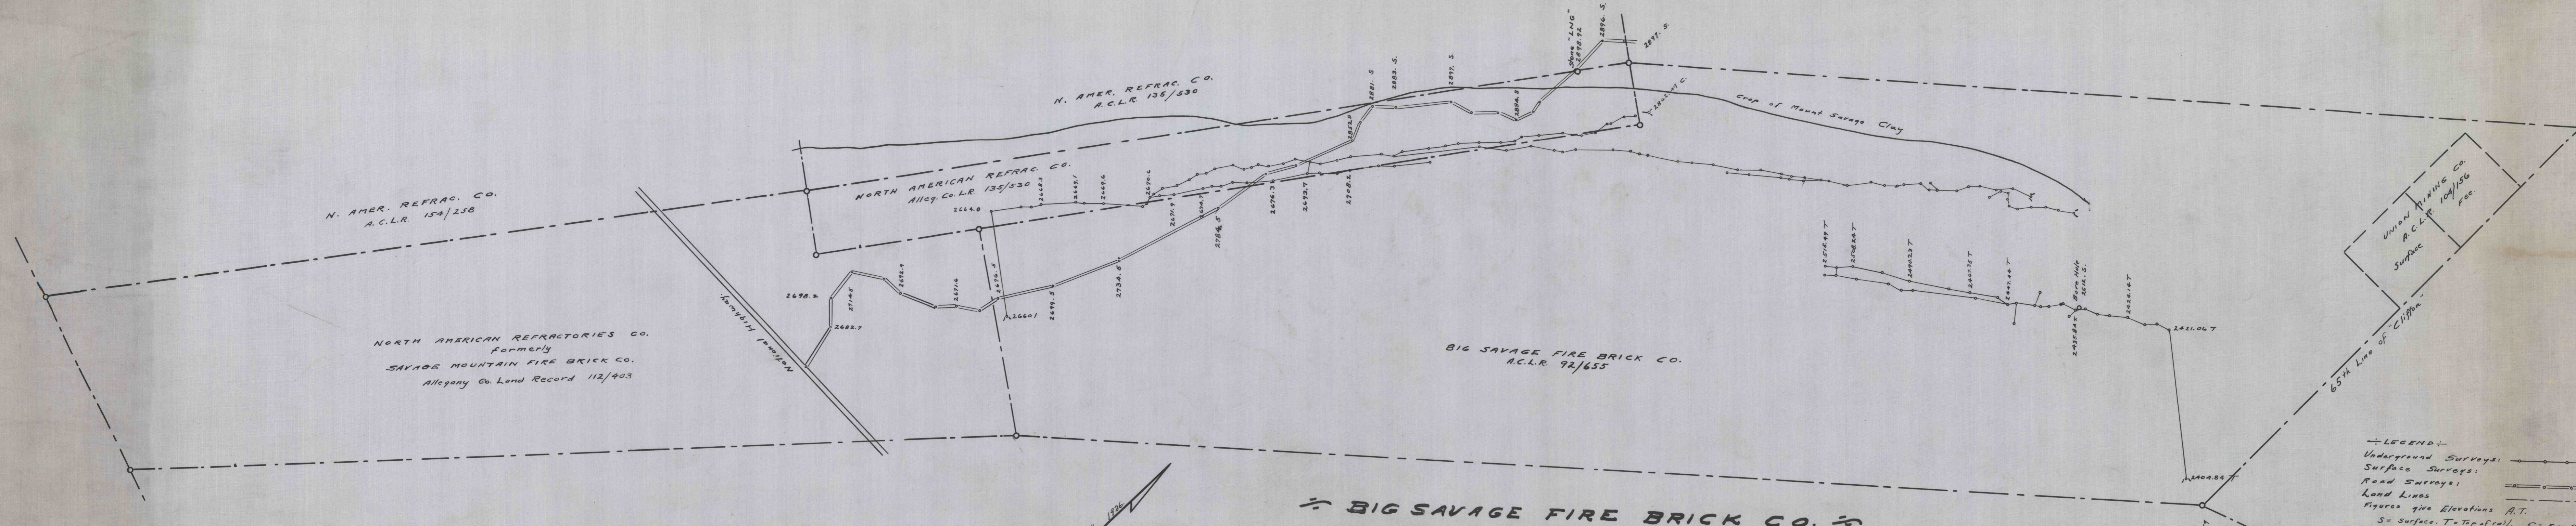

65-3-12

NORTH AMERICAN REFRATORIES CO.
formerly
SAVAGE MOUNTAIN FIRE BRICK CO.
Allegany Co. Land Record 112/403

BIG SAVAGE FIRE BRICK CO.
A.C.L.R. 92/655

BIG SAVAGE FIRE BRICK CO.

PROPERTIES OF
BIG SAVAGE FIRE BRICK CO.
AND
NORTH AMERICAN REFRATORIES CO.
in Allegany Co. Maryland

Scale: 400' = 1"

June 1936.

F. Ernest Brackett
Cumberland Md.

Traced From B/p 9/17/37 JEA.

LEGEND:
Underground Surveys: —○—○—
Surface Surveys: —●—●—
Road Surveys: —▬—▬—
Land Lines: ————
Figures give Elevations A.T.
S = Surface. T = Top of rail. C = Fire Clay.