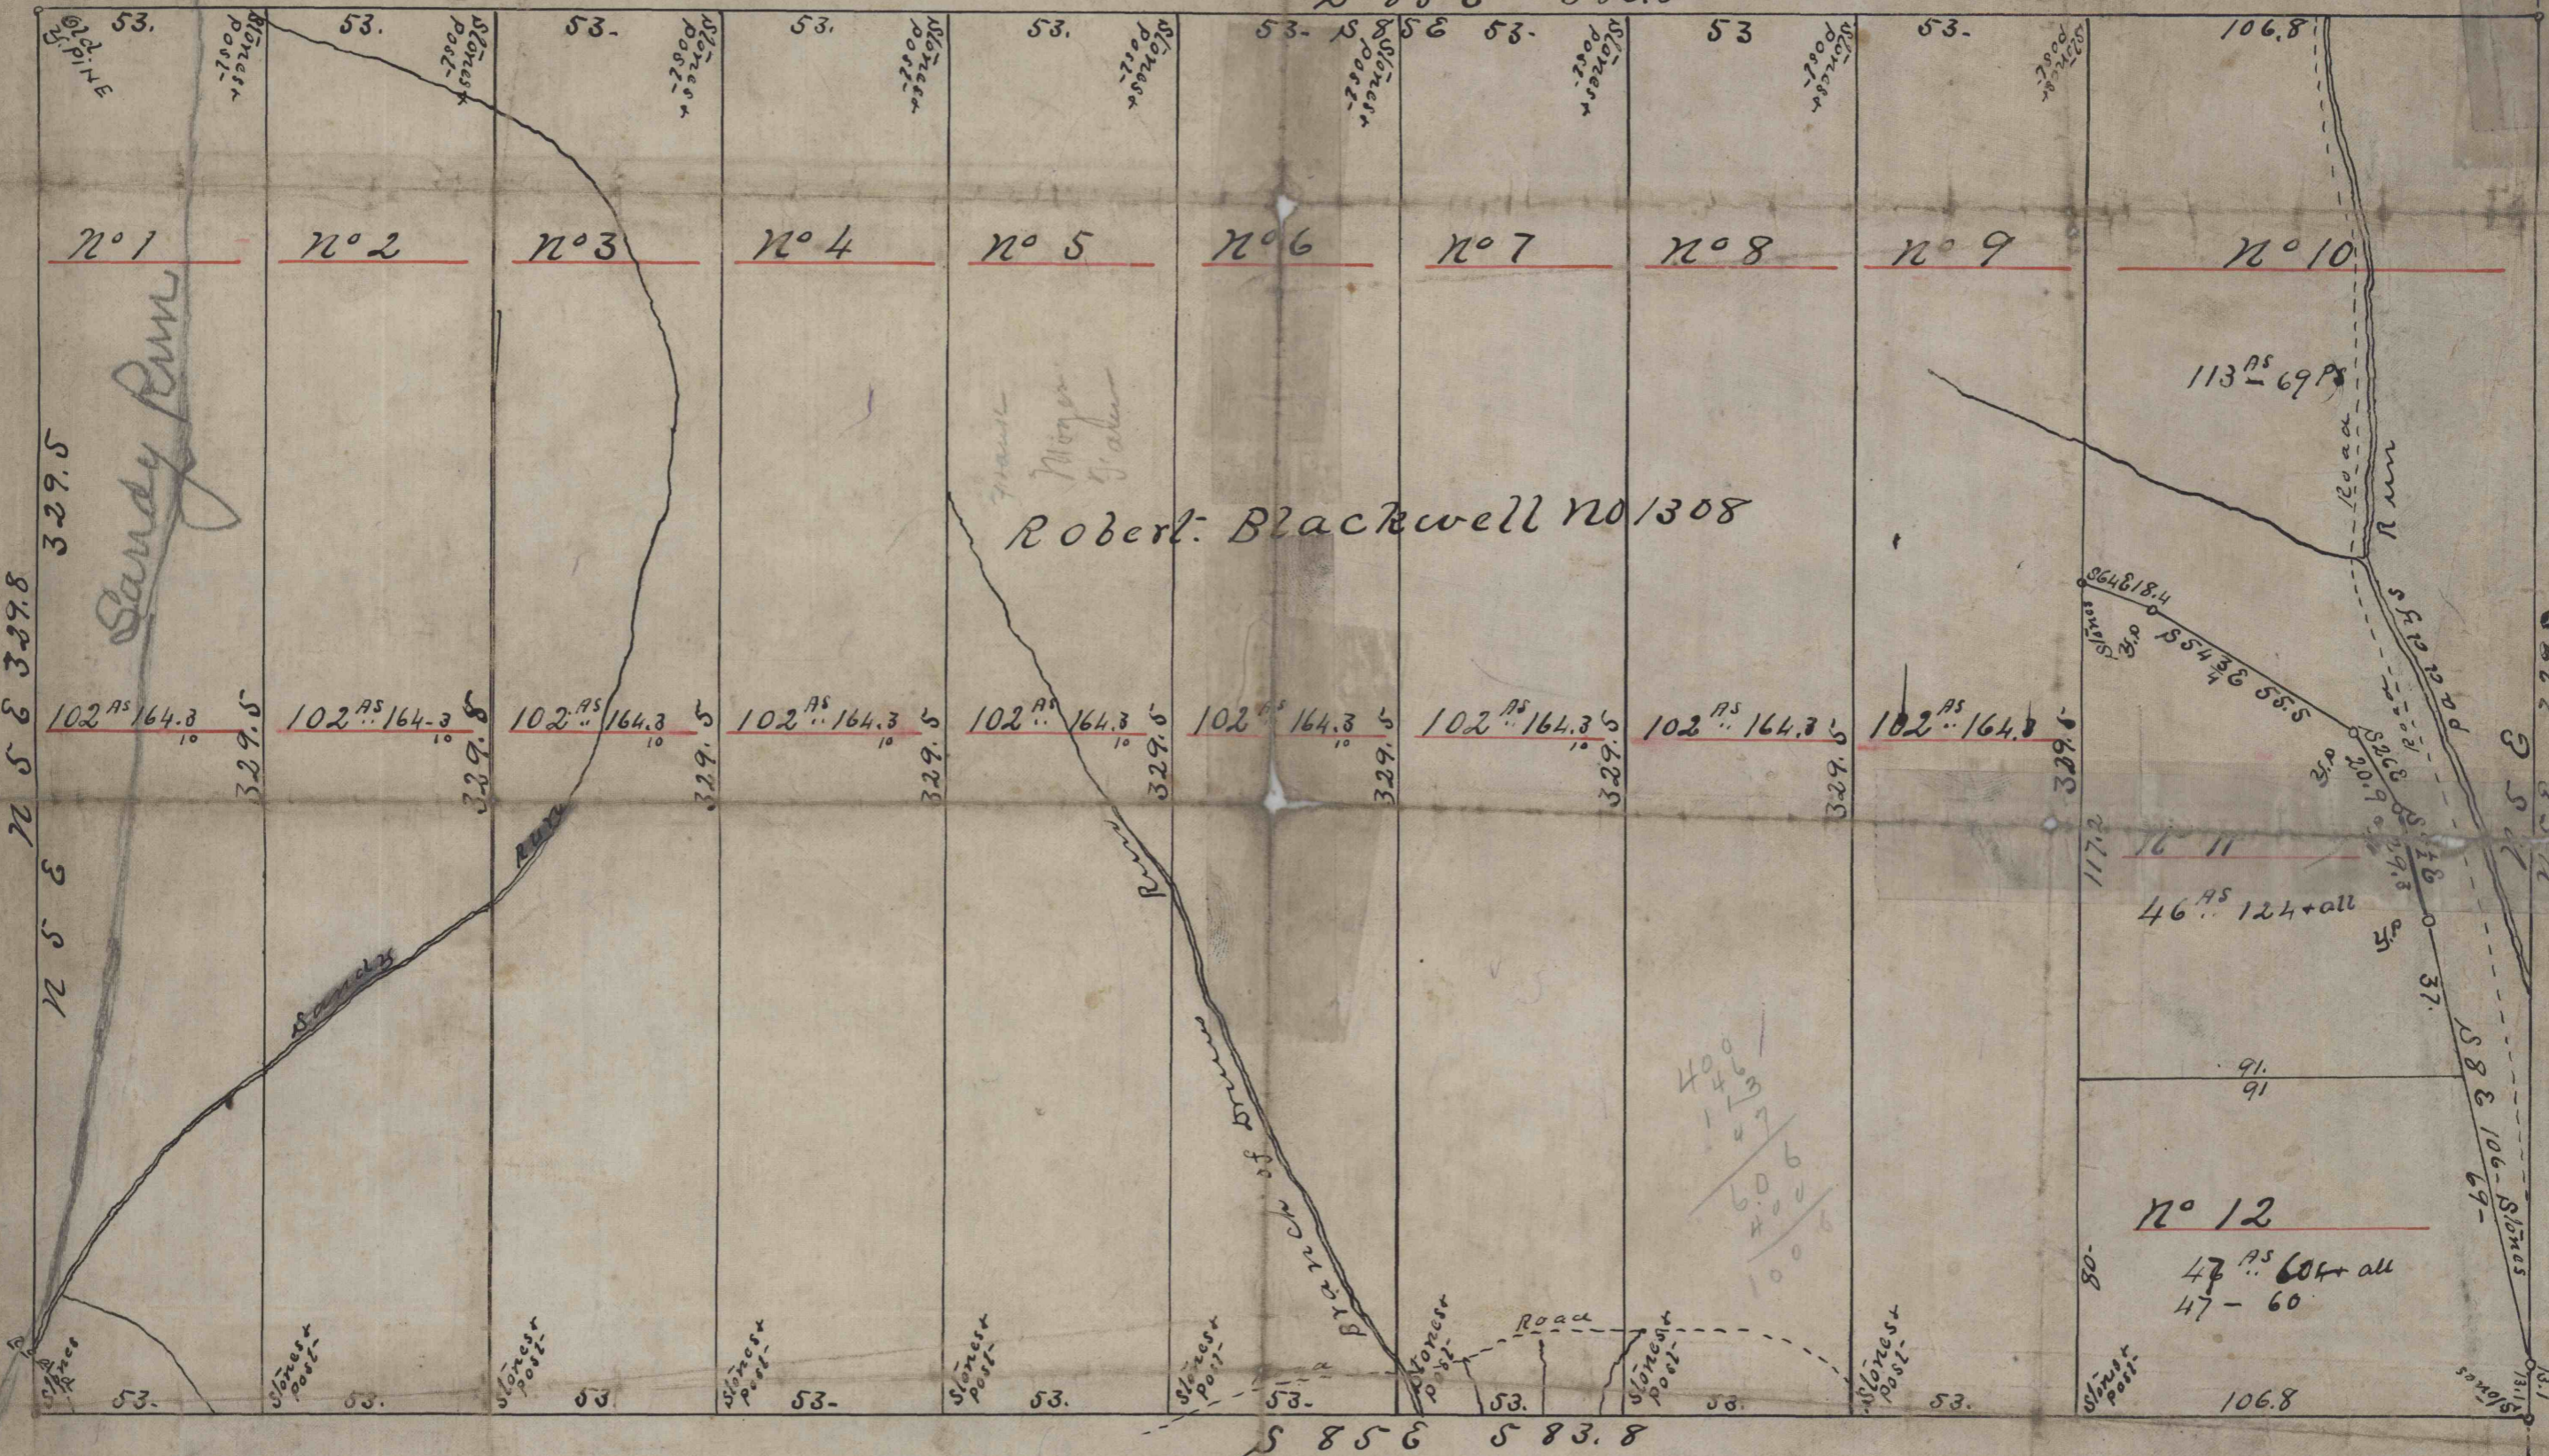

Thomas Milling no 4306
S 85 E 583.8

JOHN. Olden no 3888.

Acres Net 160 acres + allowance 169.

F. J. DAVID

12 Farms Surveyed out
in the above tract

Lock Haven March 3
20-3-28

GA-2019