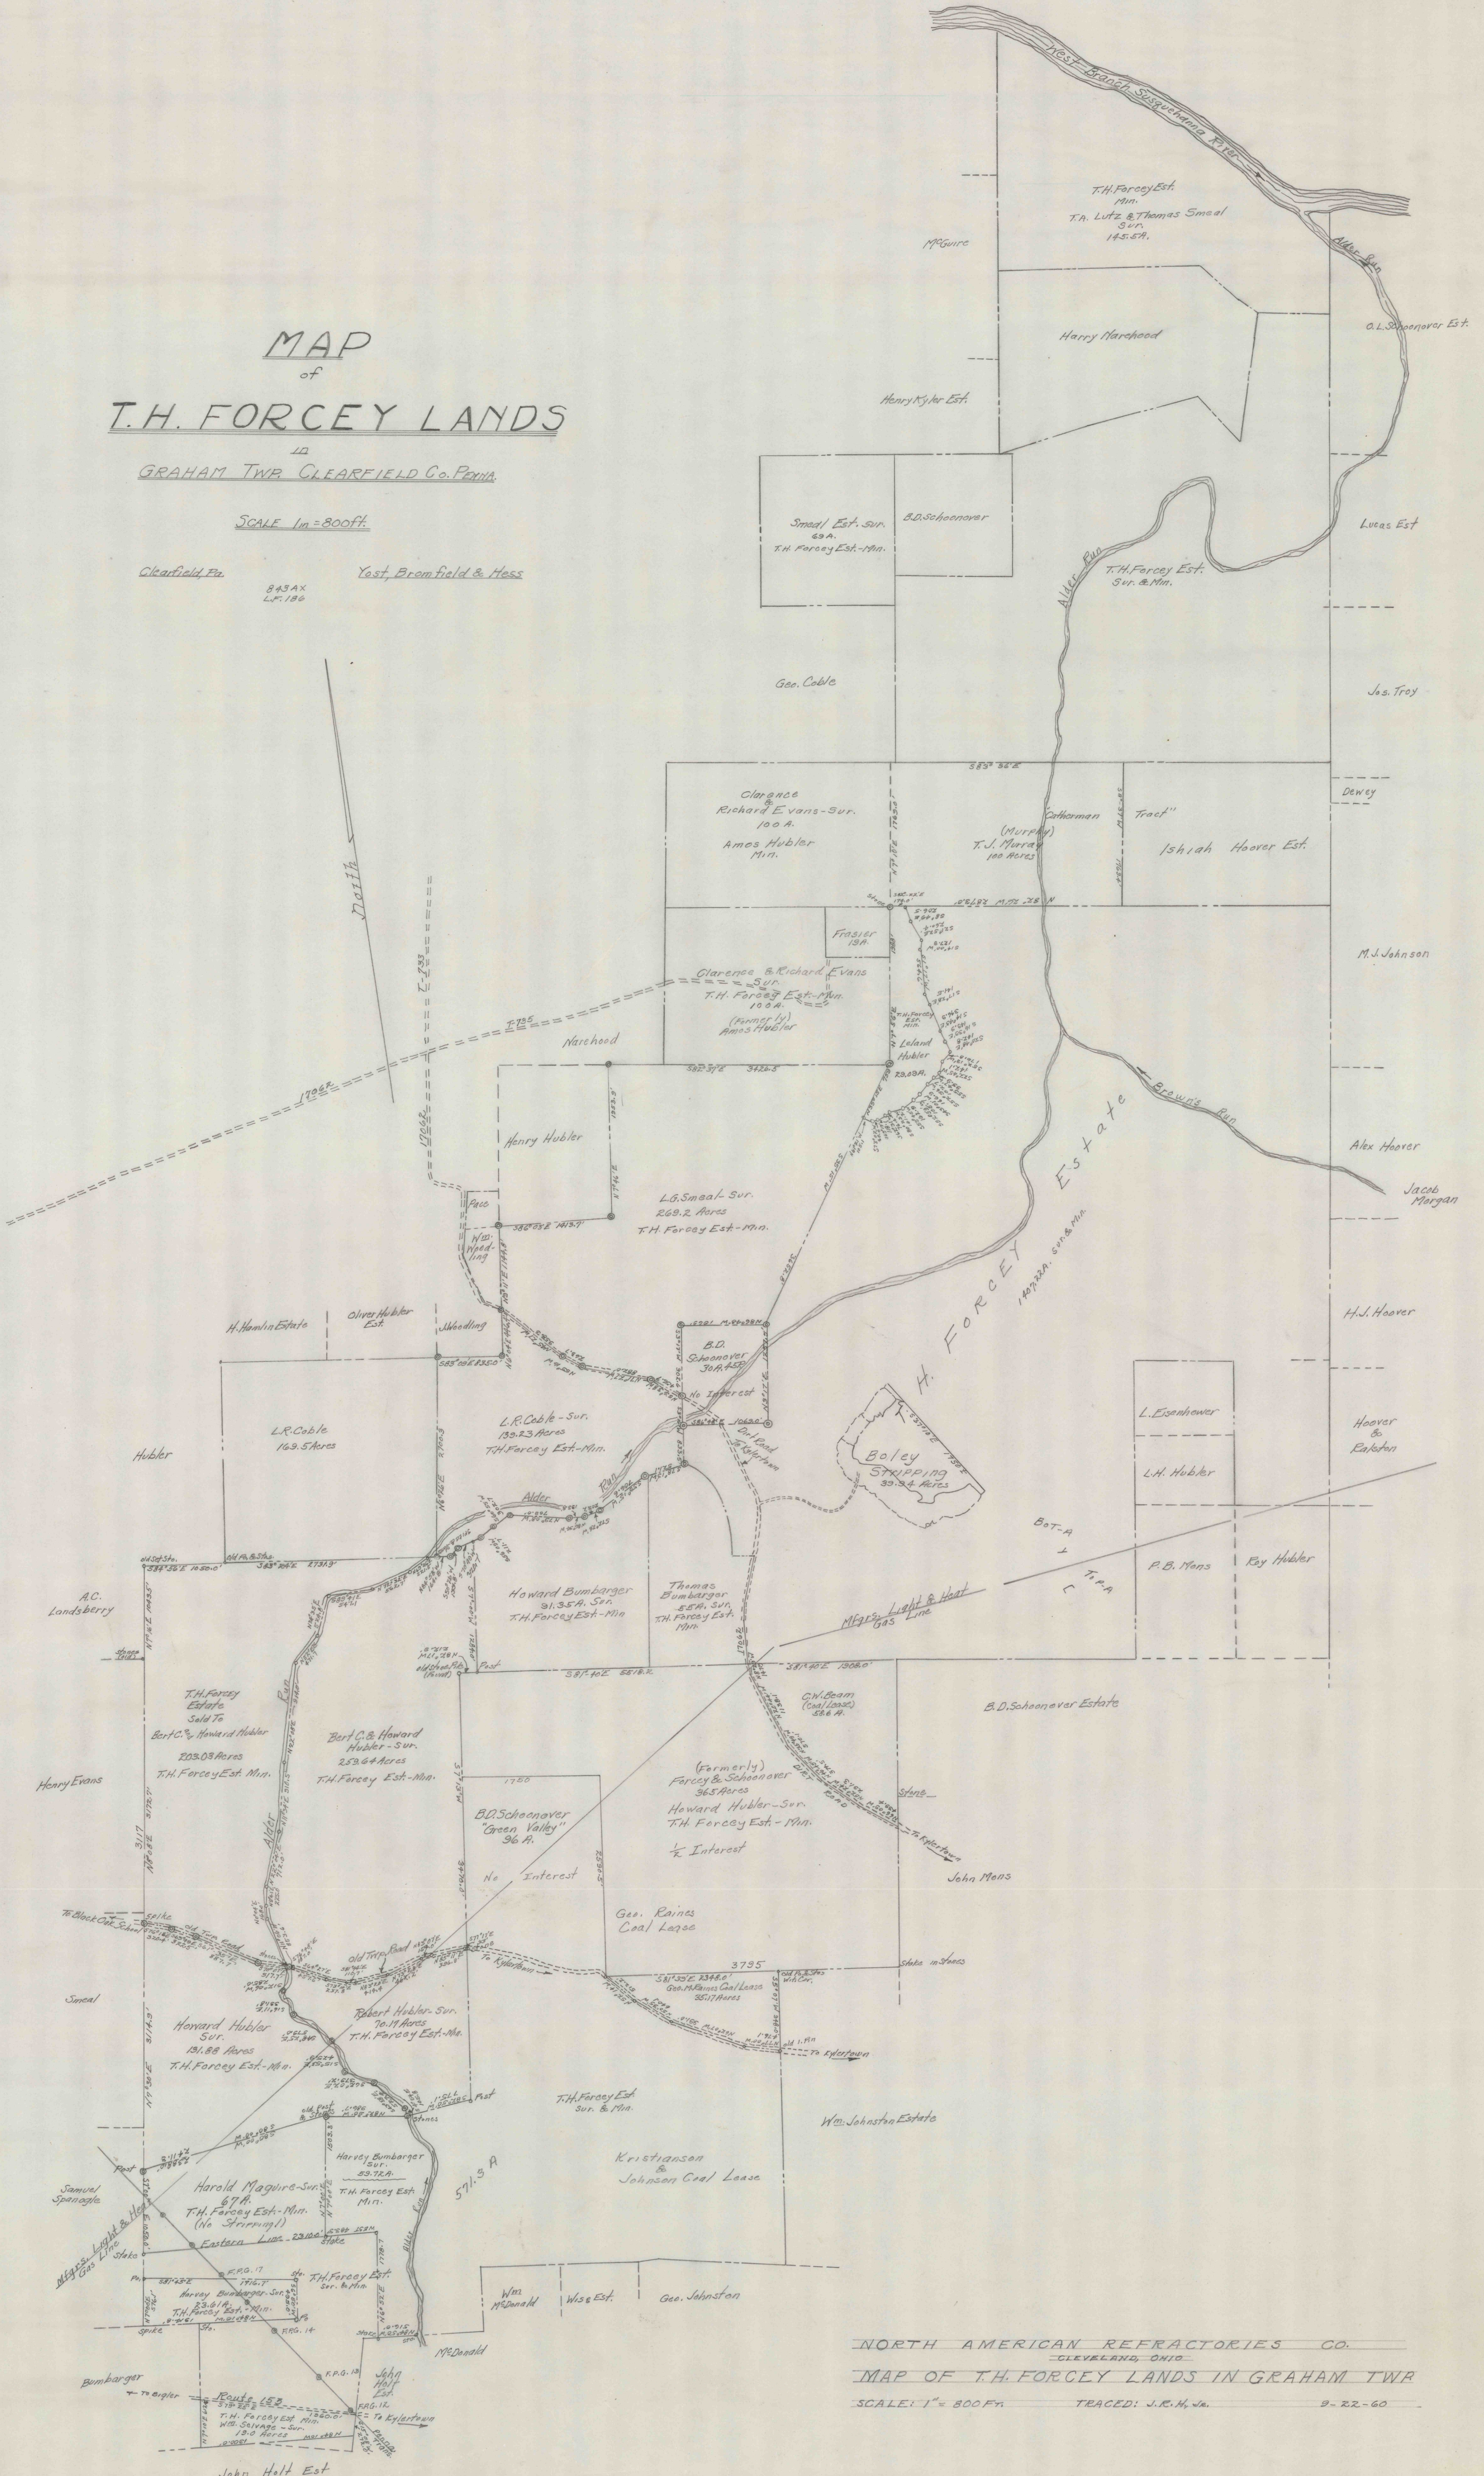

MAP of T.H. FORCEY LANDS

GRAHAM TWP. CLEARFIELD Co. PENNA.

SCALE 1" = 800 FT.

Clearfield Pa.

Yest, Bromfield & Hess

843 AX

L.P. 186

NORTH AMERICAN REFRACTORIES CO.
 CLEVELAND, OHIO
 MAP OF T.H. FORCEY LANDS IN GRAHAM TWP.
 SCALE: 1" = 800 FT. TRACED: J.R.H., Jr. 9-22-60