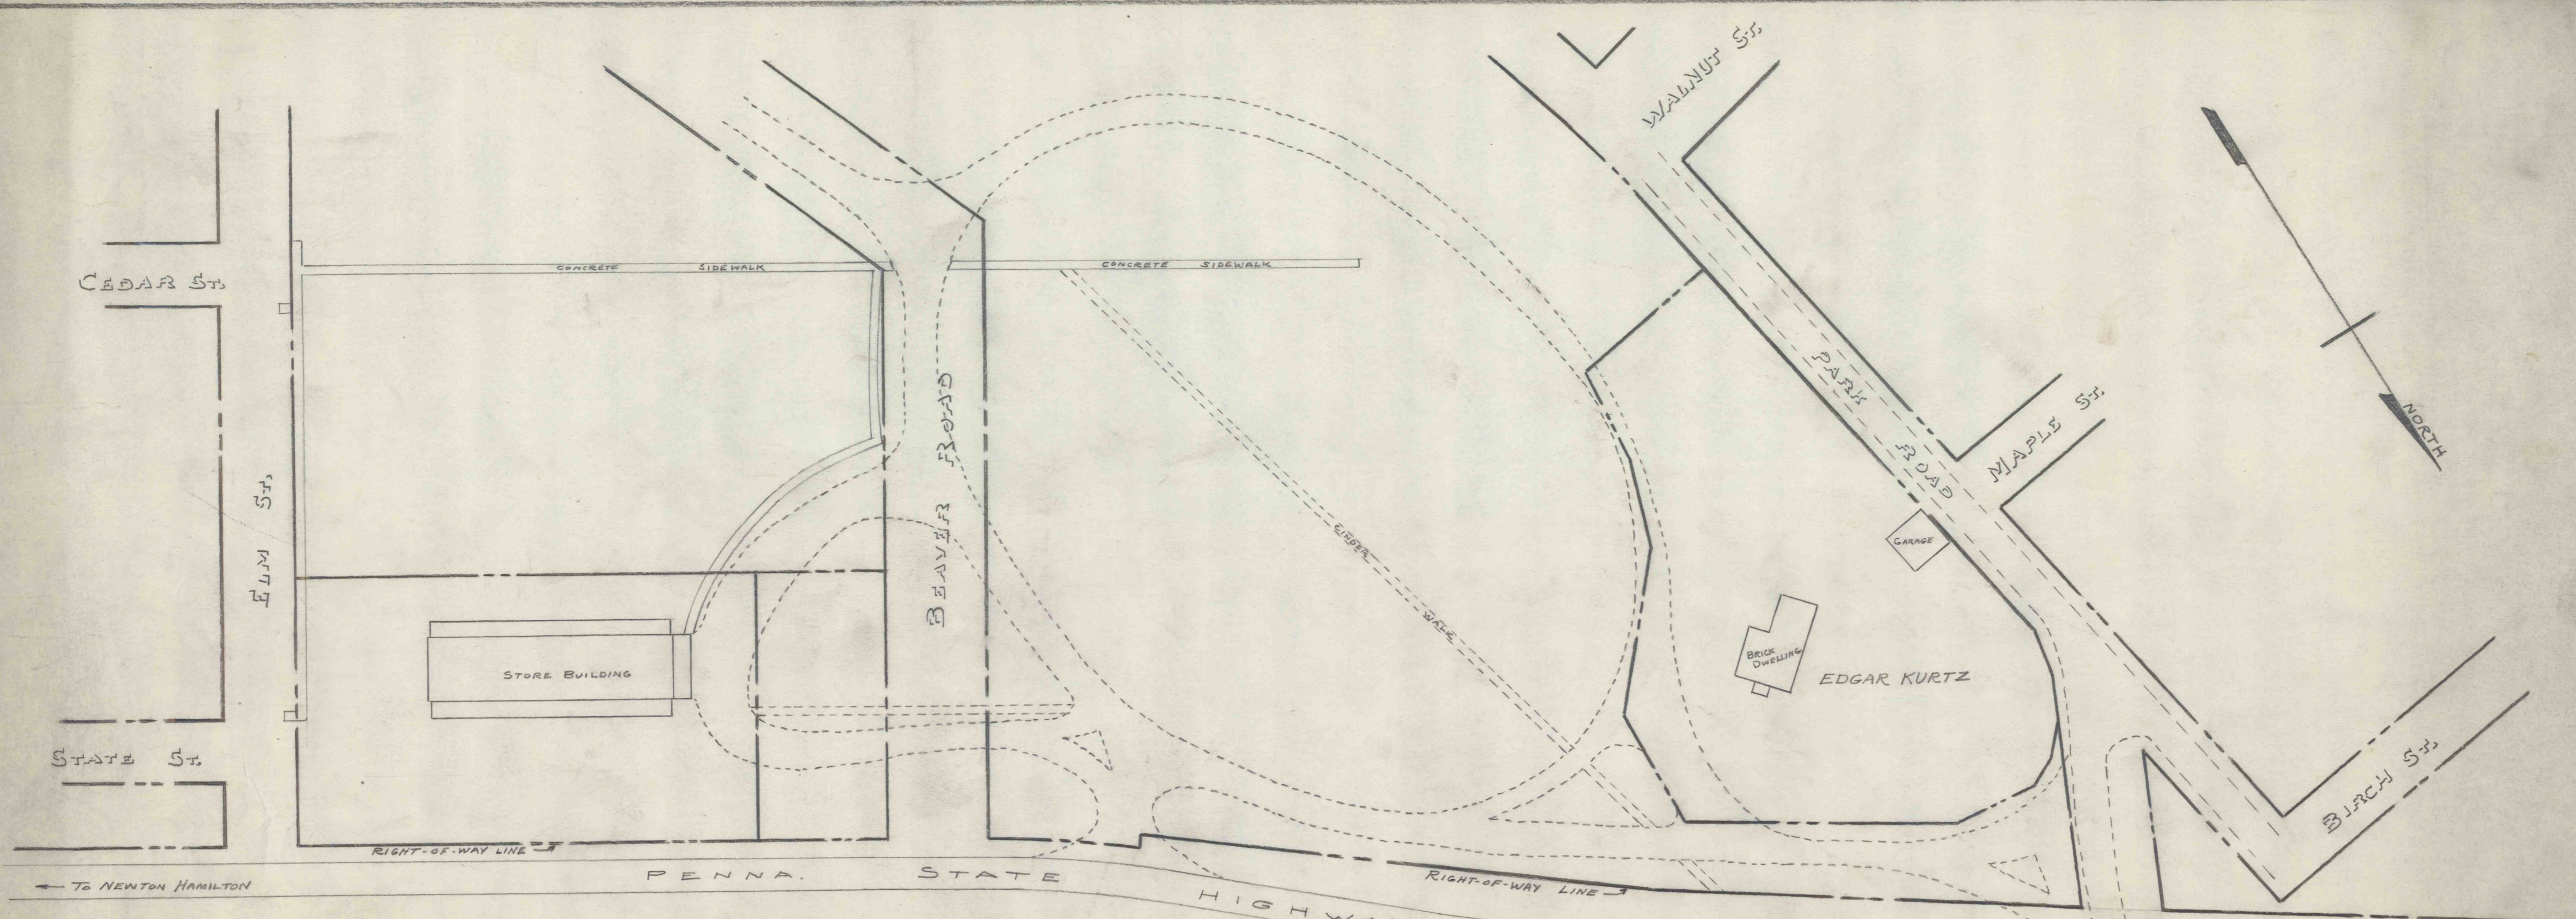

60-3-120

60-3-110

MAP  
-of-  
PART OF KISTLER BORO  
SEPT. 6, 1940 1" = 50 FT. 60-3-170-50

60-3-170