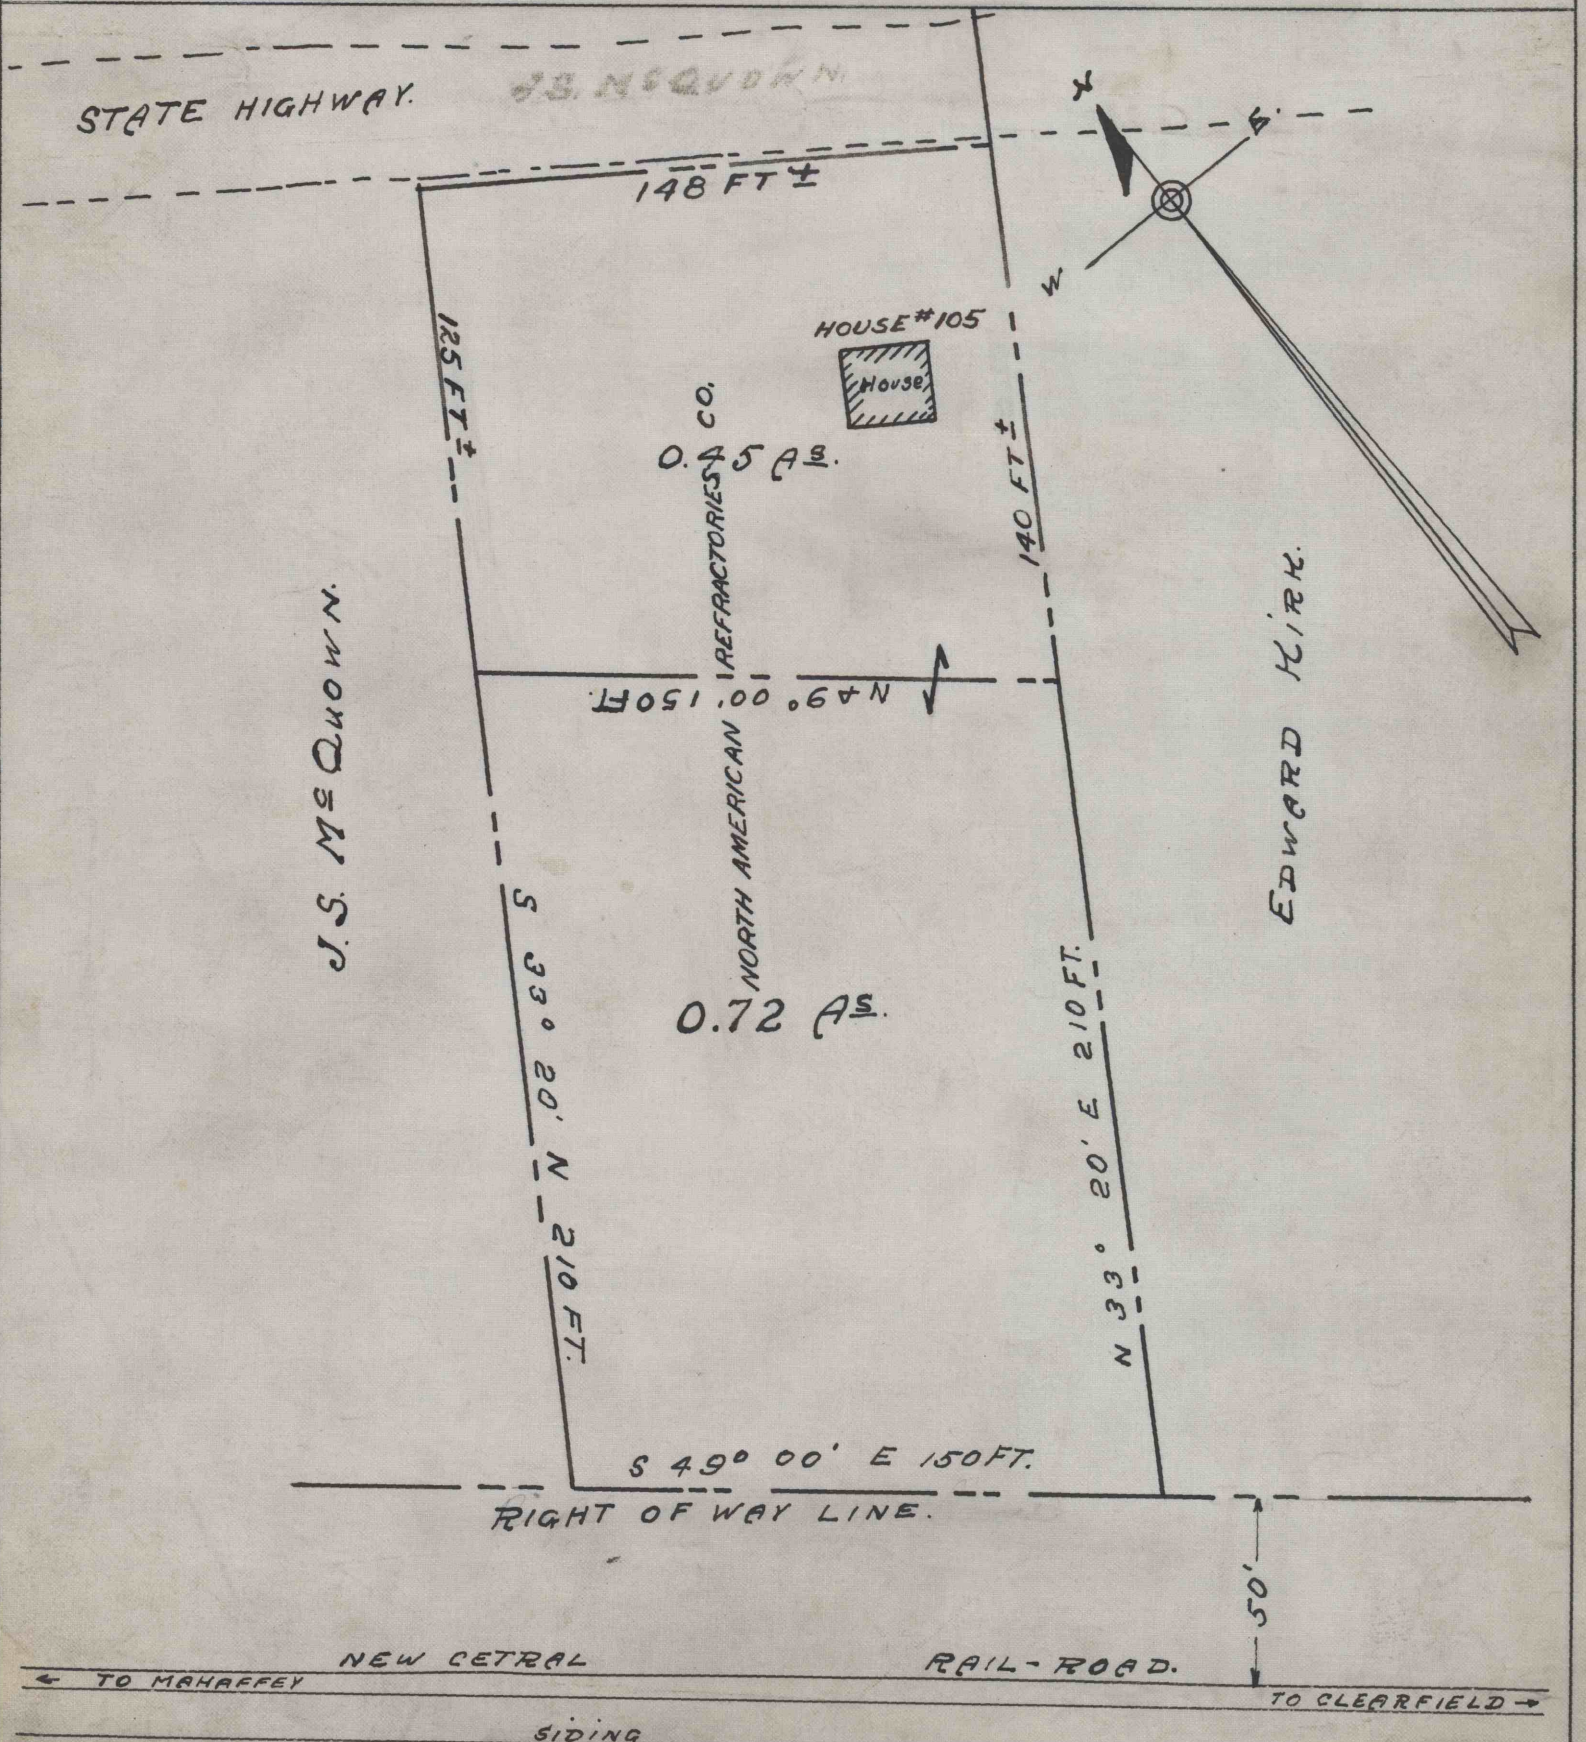

**NARCO LOT 105
LUMBER CITY BORO-CLFD CO, PA**

REFERENCE DATA

BICKFORD FIRE BRICK COMPANY
CURWENSVILLE, CLEARFIELD COUNTY, PA.
ENGINEERING DEPARTMENT
PLOT OF J.C. CALDWELL LOT.
LUMBER CITY BOROUG.

ENV. NO. 01
SHEET NO. 50
55-3-44

SCALE 1-50

DATE 1-25-18.

WORKED FROM TRACING

DRAWN BY H.S.C.

CHECKED BY *R.P.H.*