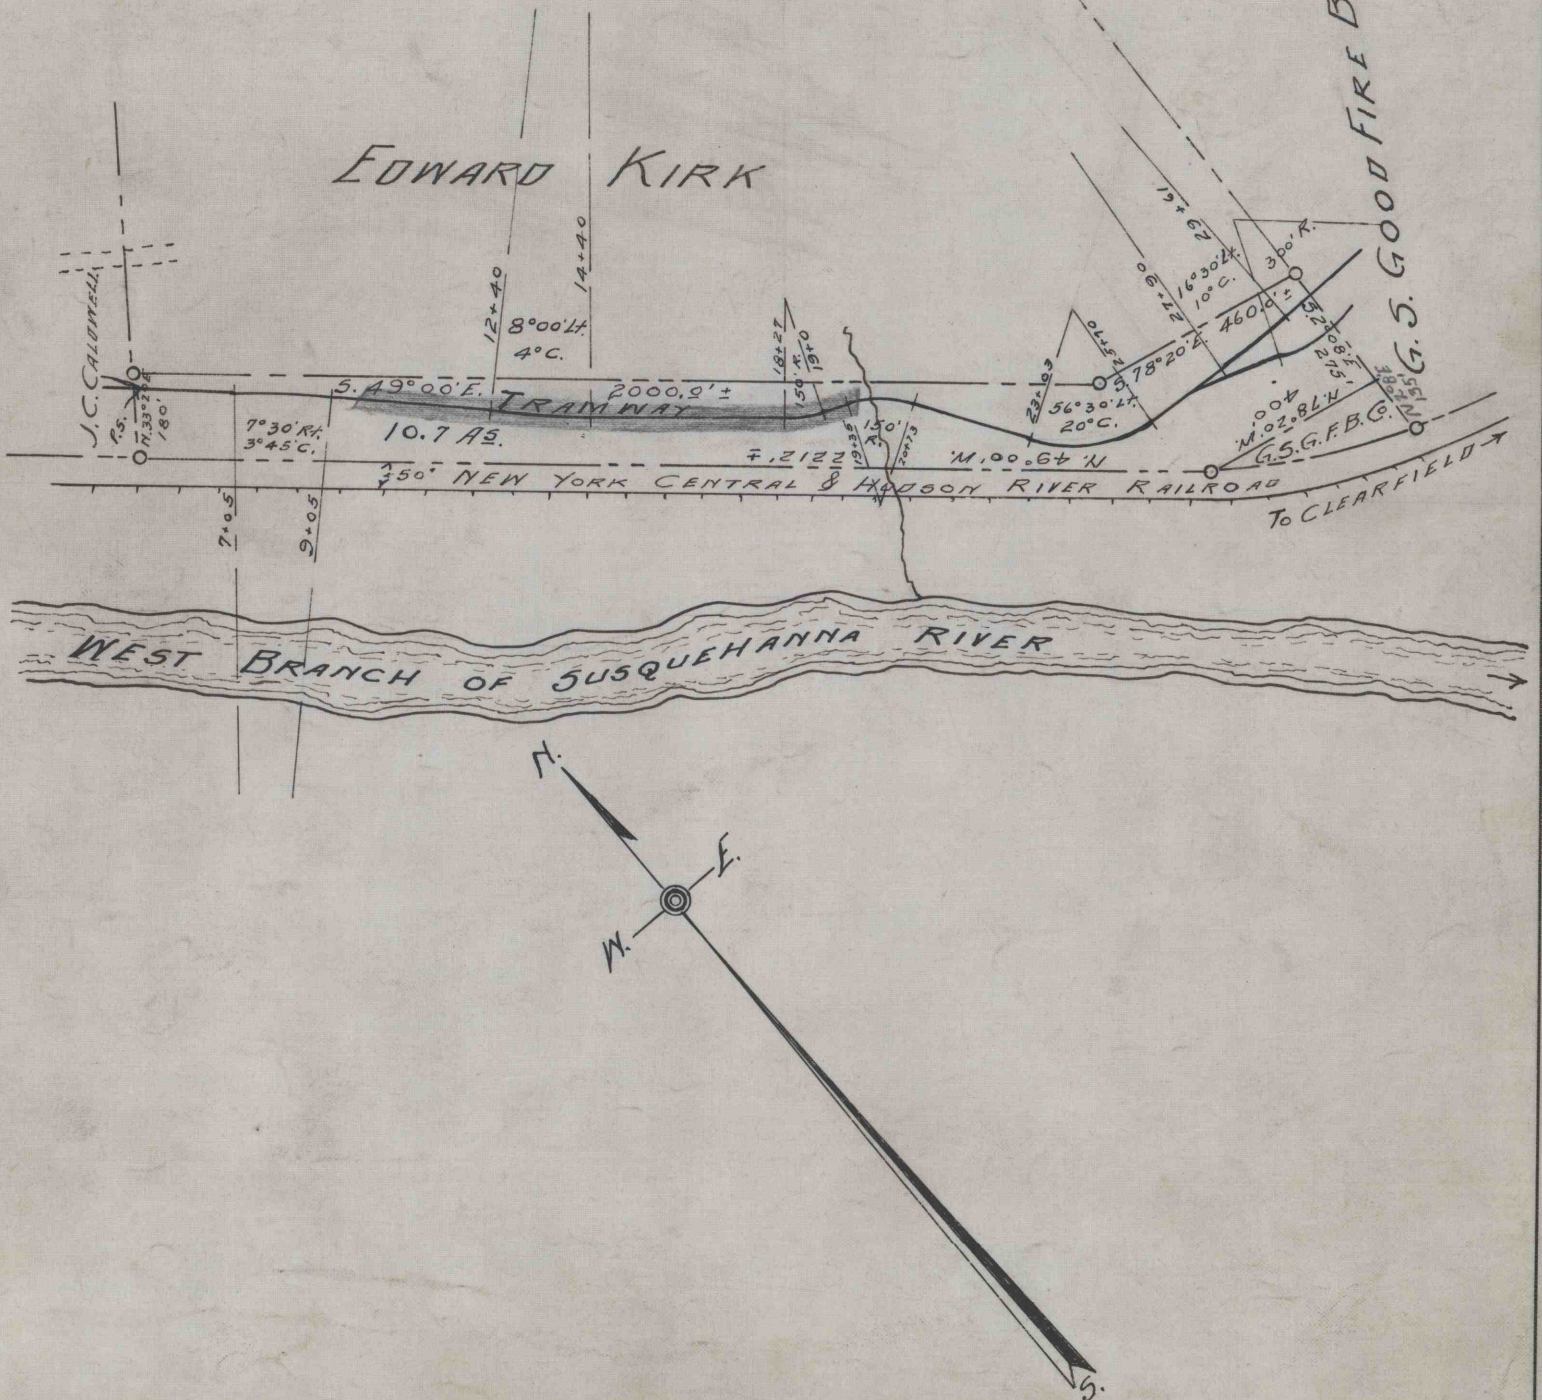

REFERENCE DATA

BICKFORD FIRE BRICK COMPANY

CURWENSVILLE, CLEARFIELD COUNTY, PA.

ENGINEERING DEPARTMENT

GEO. S. GOOD FIRE BRICK COMPANY

LAND IN LUMBER CITY BOROUGH

BOUGHT FROM EDWARD KIRK.

ENV. No. ~~01~~

SHEET No. ~~60~~

55-3-64

SCALE 1" = 400'

DATE 2-2-18.

WHEAT 25 FT. EACH SIDE
OF CENTER-AREA 1.14 AS

G.S. GOOD FIRE BRICK Co.

EDWARD KIRK

WORKED FROM