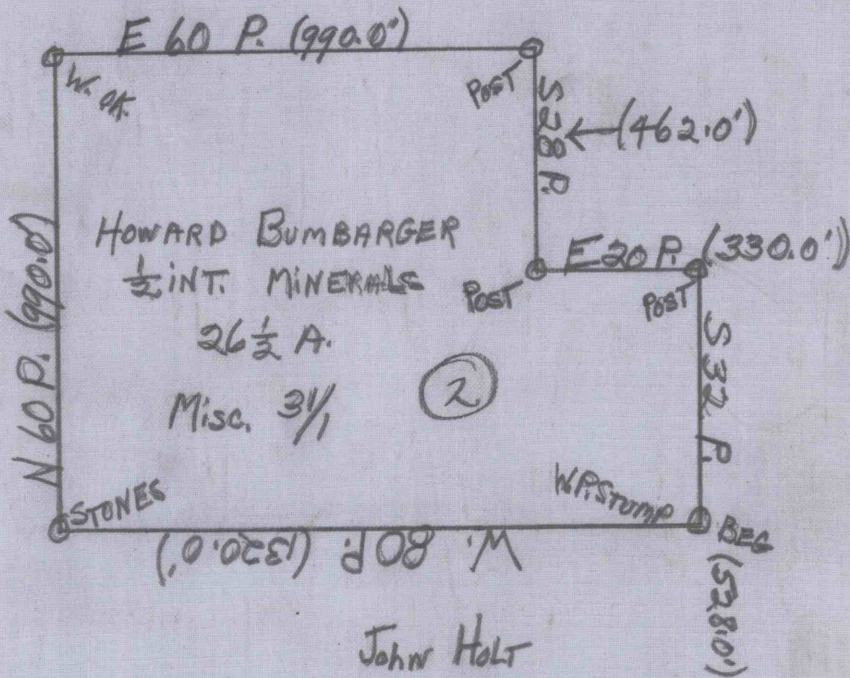

REFERENCE DATA

GEO. S. GOOD FIRE BRICK CO.

CURWENSVILLE, CLEARFIELD COUNTY, PA.  
ENGINEERING DEPARTMENT

ENV. No.

SHEET No.

50-3-1076

SCALE

1" = 400'

DATE

7/14/44

DRINKER - HERBERT GRAFFIUS - Commodore Hoover

WORKED FROM

DRAWN BY

*GRH*

CHECKED BY