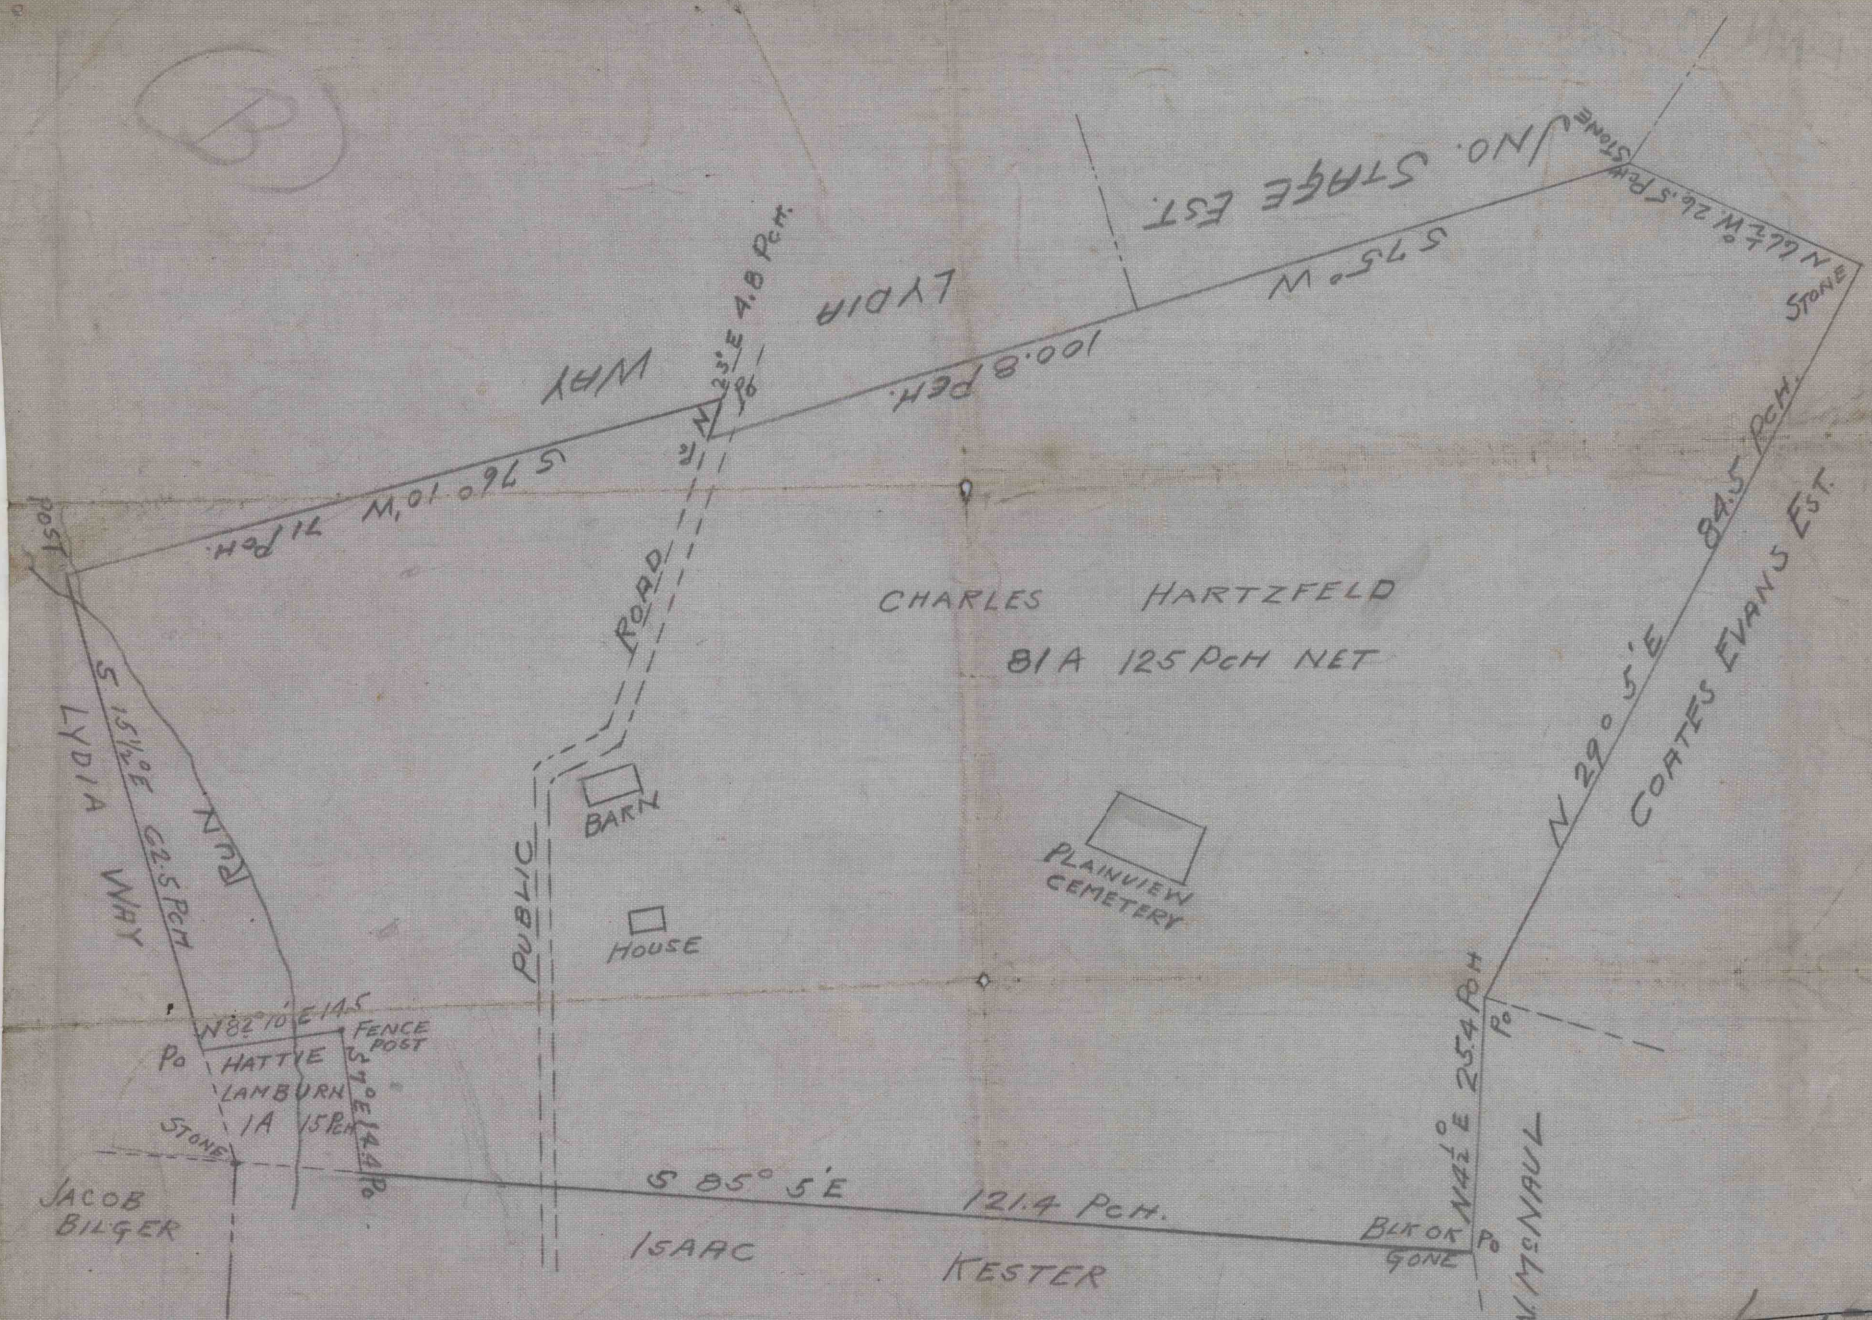

(B)

DRAFT OF CHARLES HARTZFELD'S FARM

20 Perch = 1 IN. PIKE TWP., Resurveyed IN JAN. 5, 1874.

LT 96  
50-3-248

HARRY BYERS Co. SUR