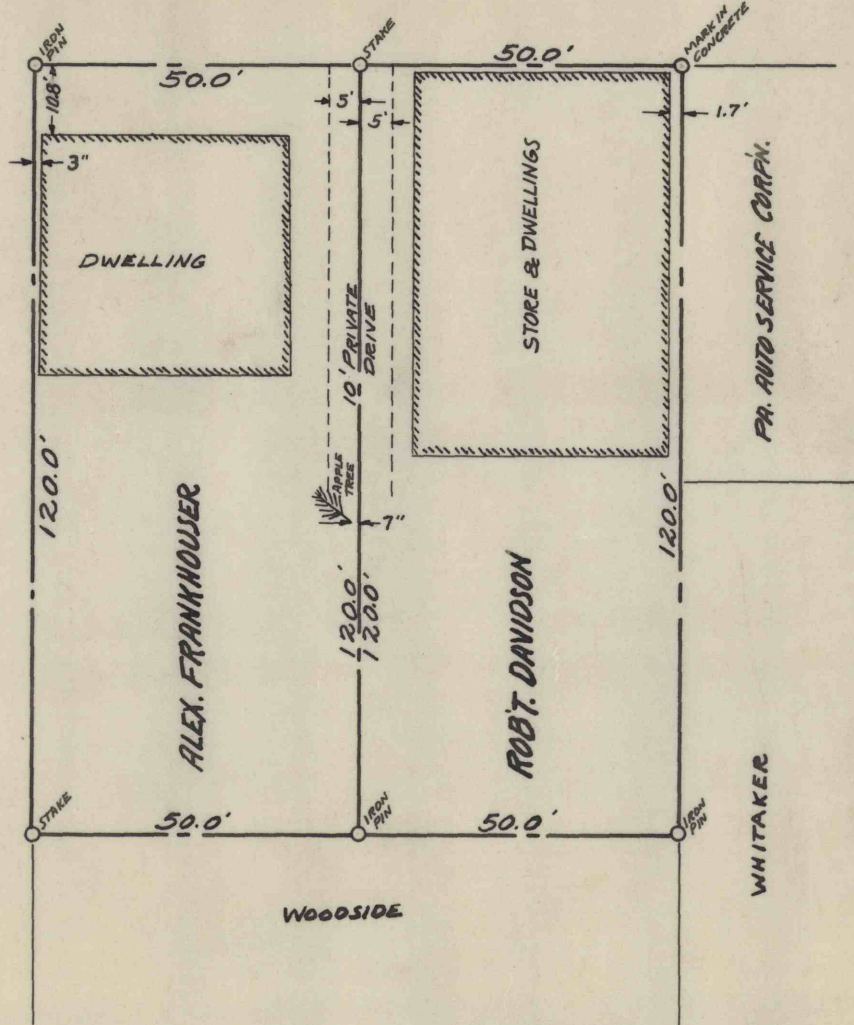

STATE ST.

WALNUT ST.

MAP OF LOTS

SURVEYED FOR

ALEX. FRANKHOUSER & ROBERT DAVIDSON

CURWENSVILLE BORO - CLEARFIELD CO. - PA.

MAY 31, 1946 - J.D. HAINES, JR. - SCALE 1"=30 FT.

BERN 01825

50-3-1136