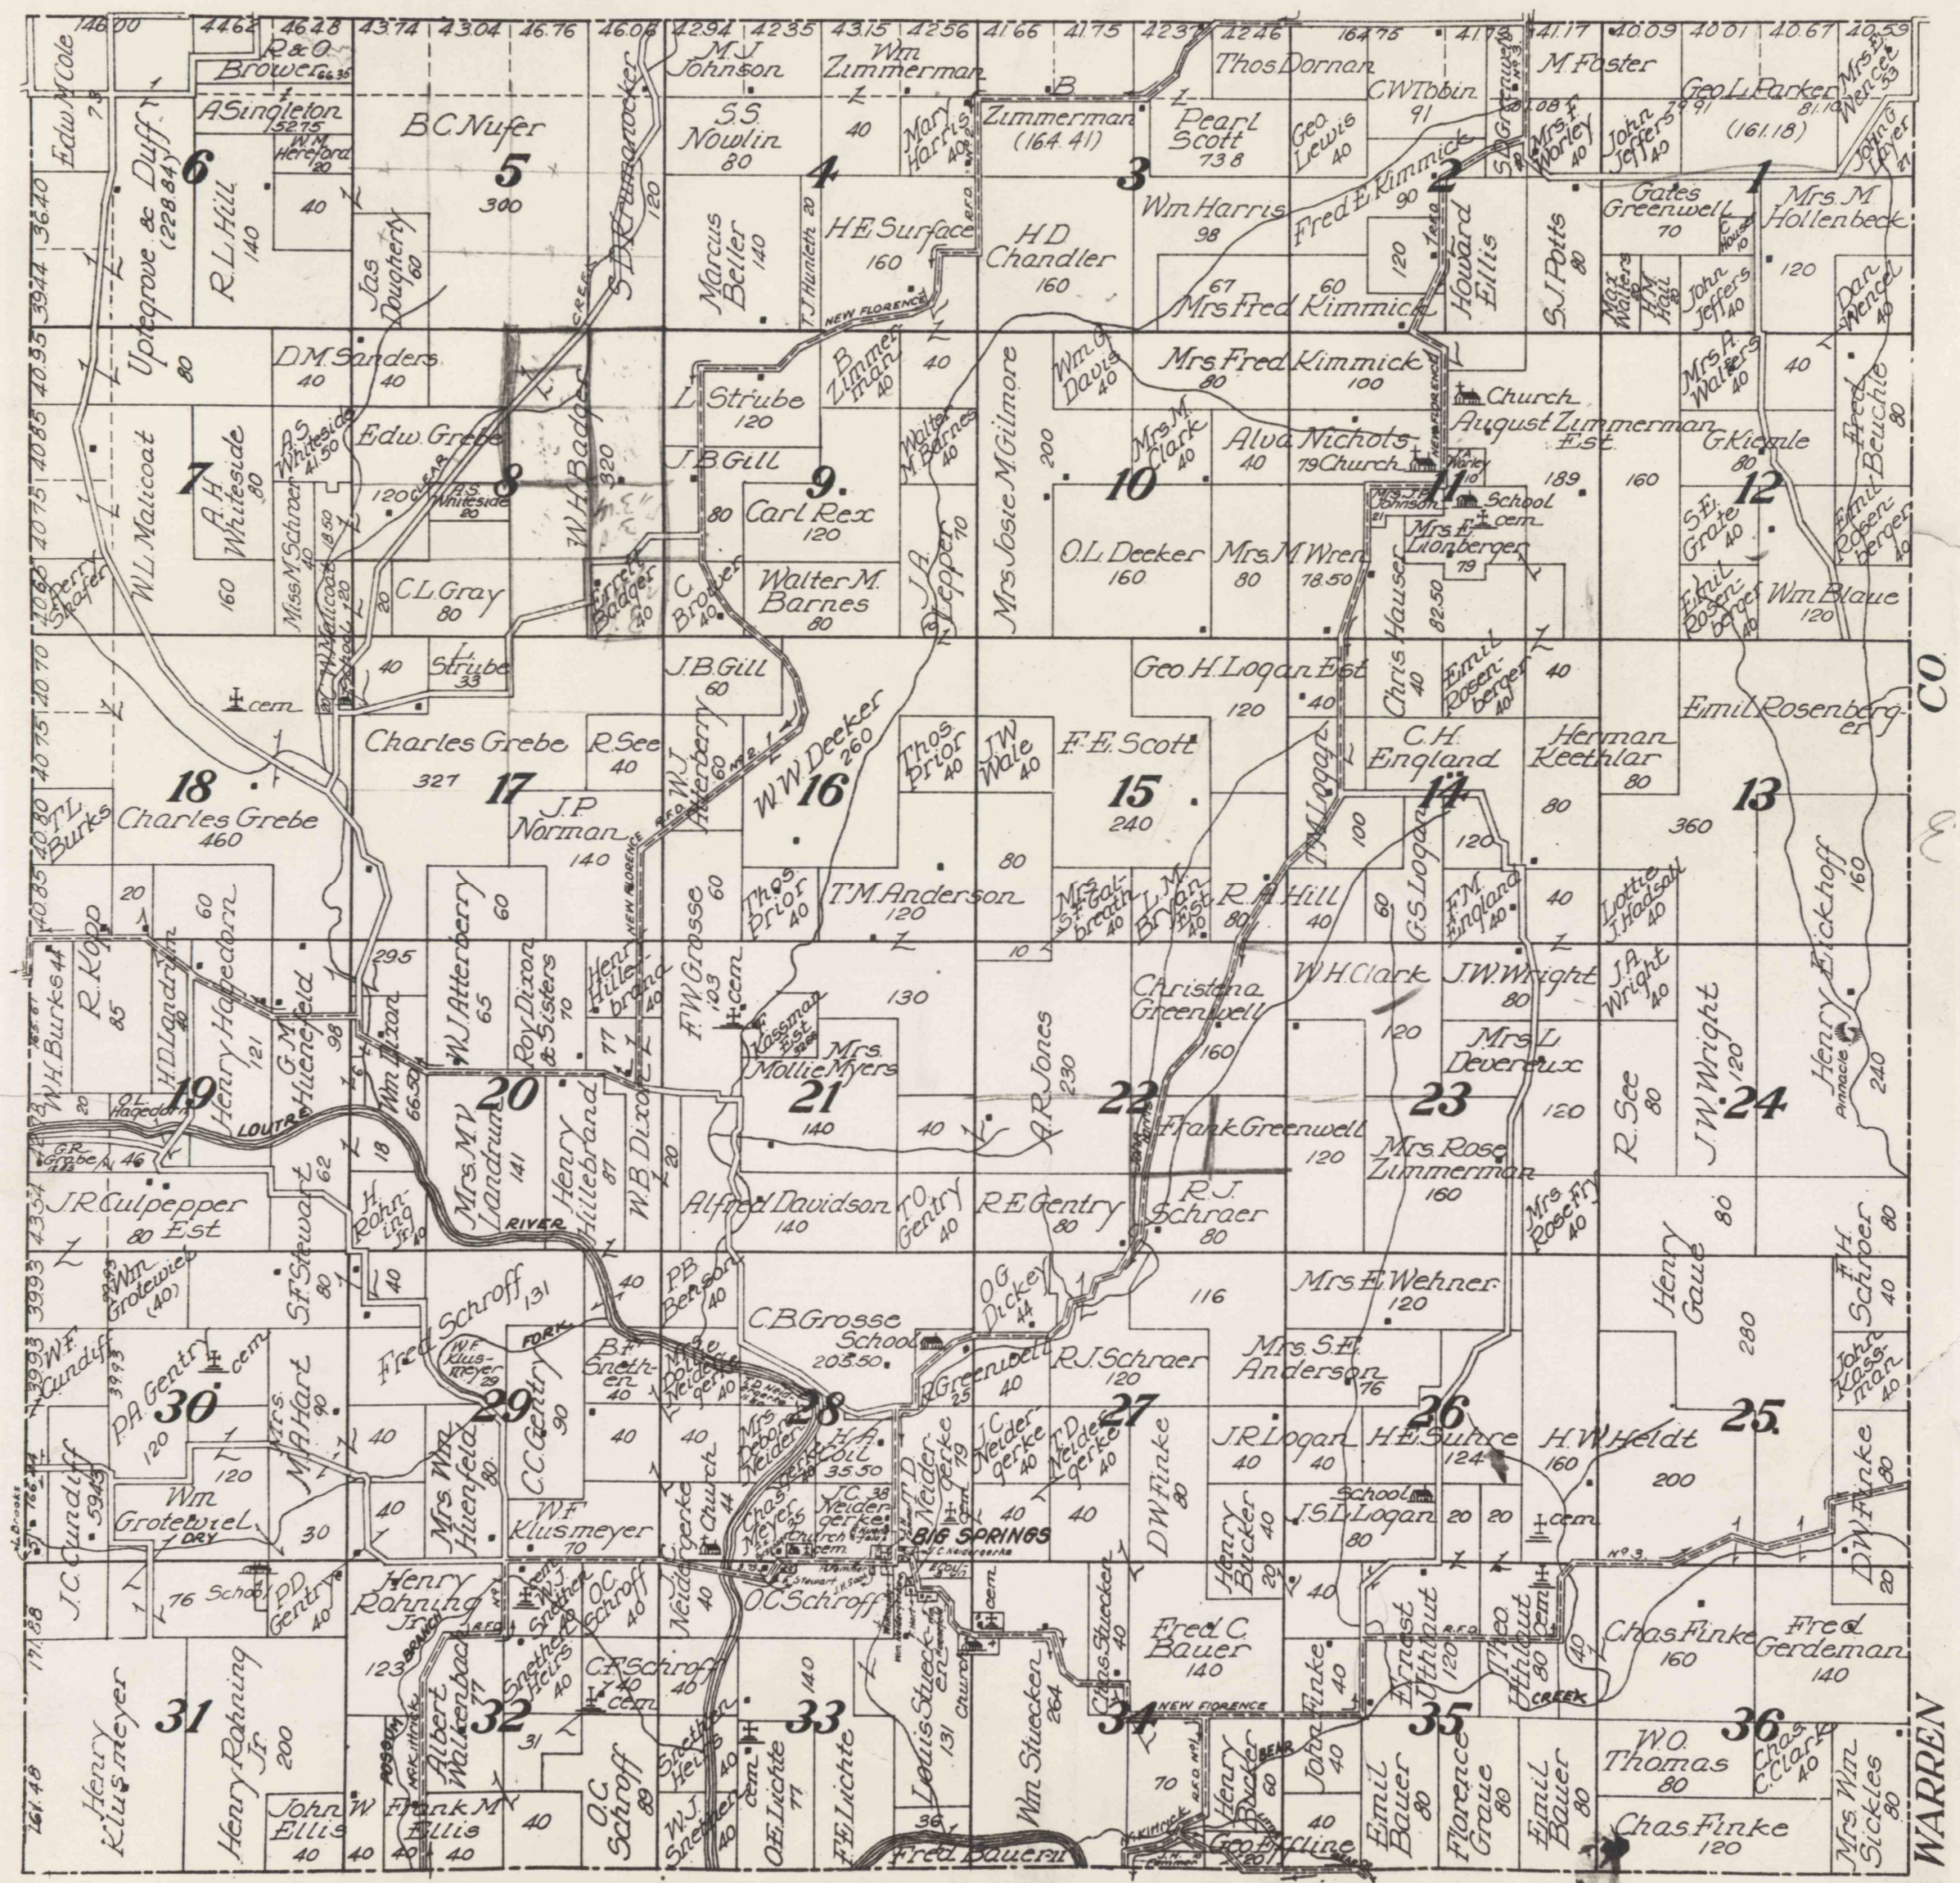

MAP OF
TOWNSHIP 47 N., RANGE 5 W.
 OF THE 5th .P M.
 Scale 2 inches to 1 mile

M

WARREN CO