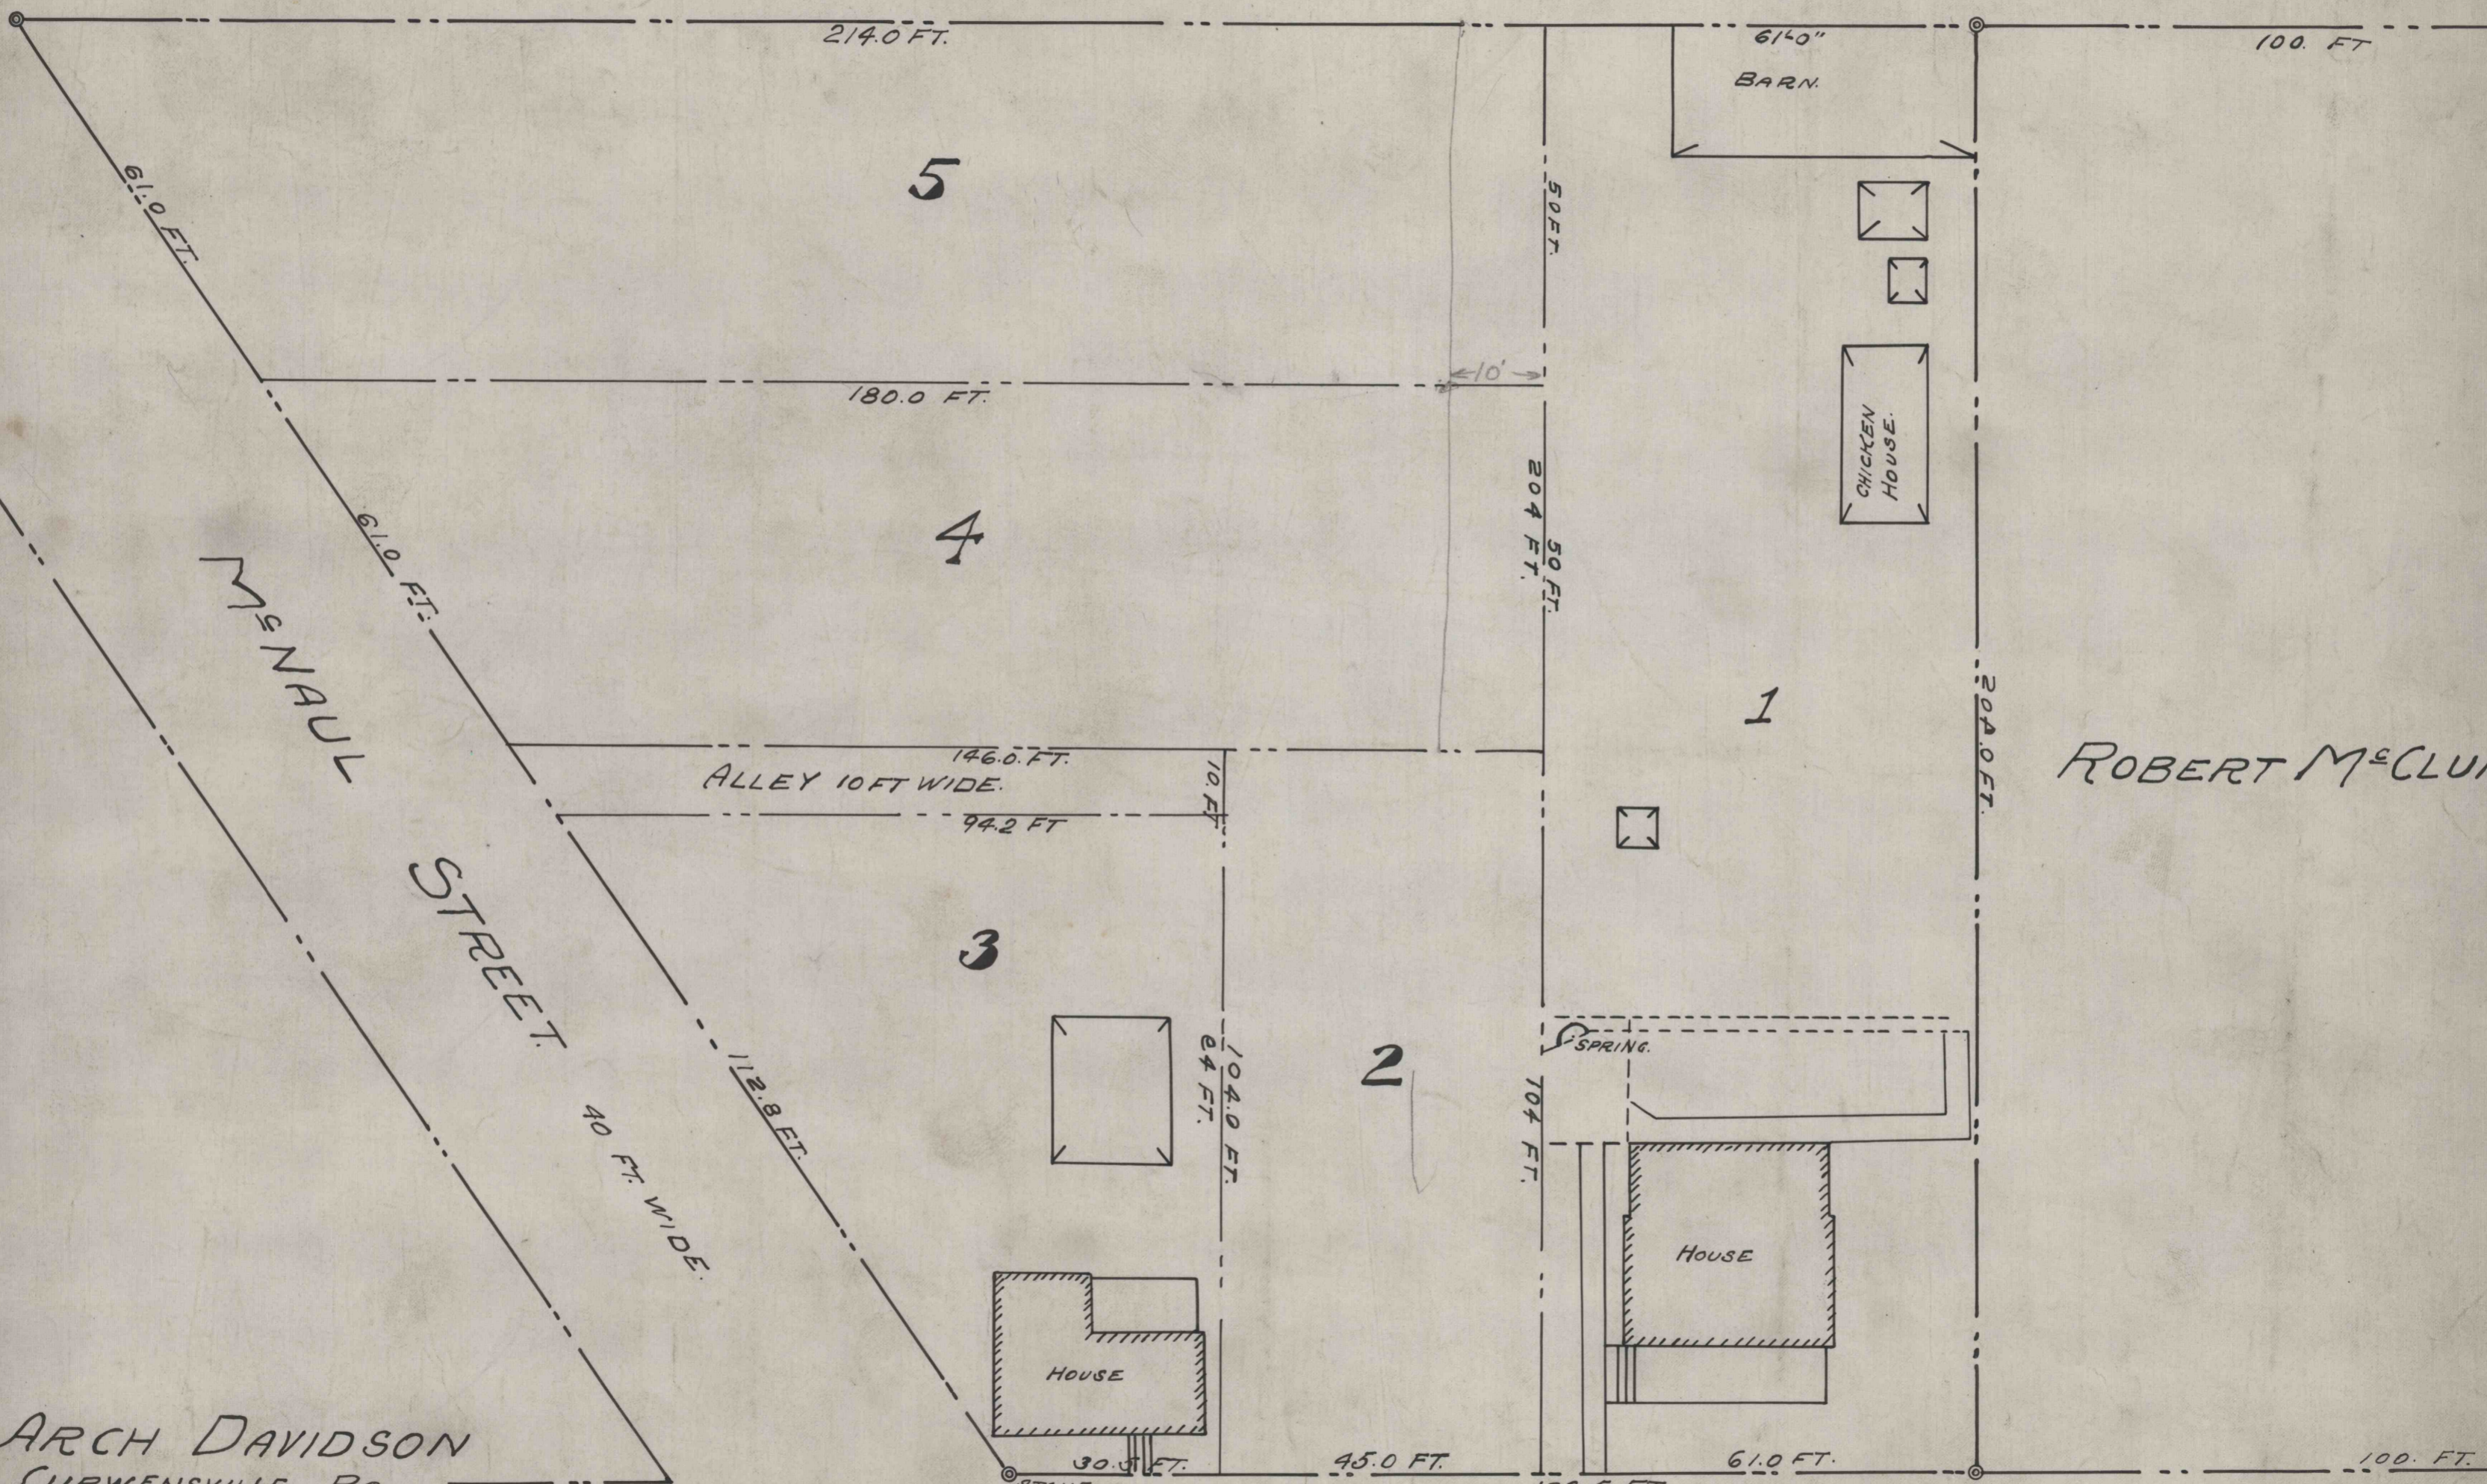

ALLEY 20 FT. WIDE.

ROBERT McCLURE

ARCH DAVIDSON
 CURWENSVILLE, PA.
 MAP SHOWING SUB DIVISION OF LOT.
 IN THE
 BOROUGH OF CURWENSVILLE, PA.
 SCALE 1"=20'

RIDGE AVENUE 90 FT. WIDE.

50-3-490
2003-R