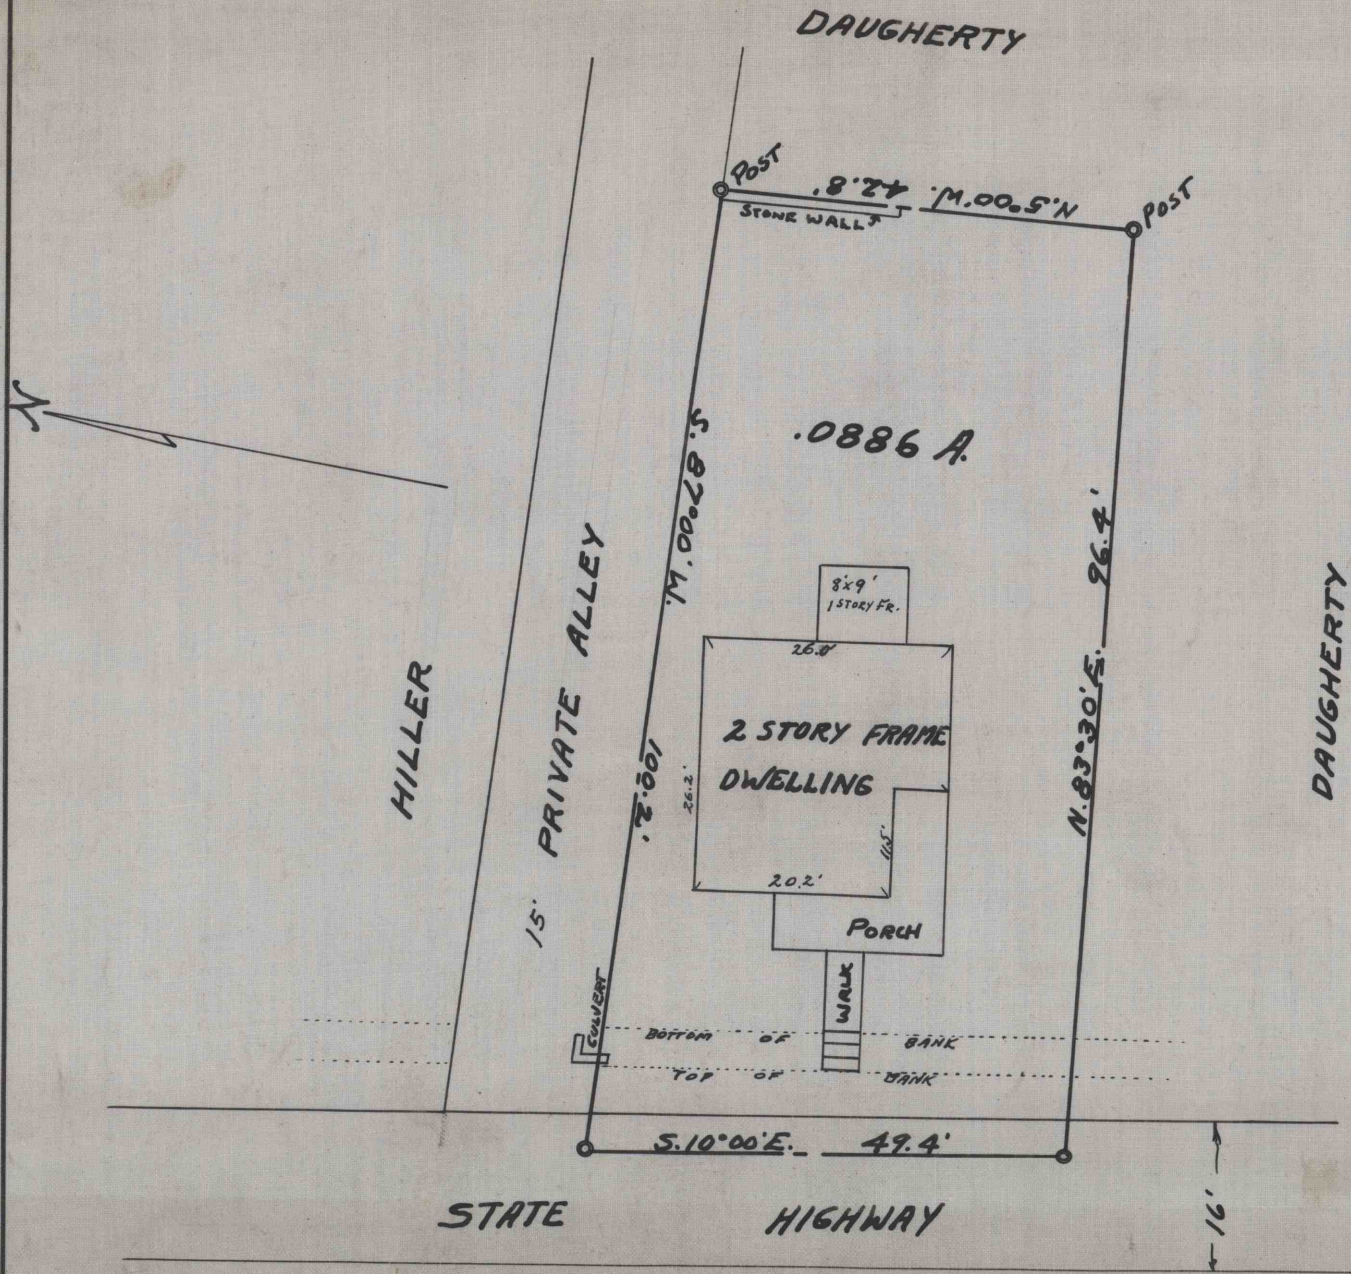

MAP OF N.A.R. CO. .0886 ACRE LOT
KNOWN AS "THE DAUGHERTY LOT"
NORTH BEND, PA.

REFERENCE DATA

GEO. S. GOOD FIRE BRICK CO.

CURWENSVILLE, CLEARFIELD COUNTY PA.

ENGINEERING DEPARTMENT

ENV. No.

25-3-10

SHEET No.

SCALE 1" = 20 FT.

DATE 7-20-36

WORKED FROM Survey

DRAWN BY GSD

CHECKED BY

52-8-10

52-8-10