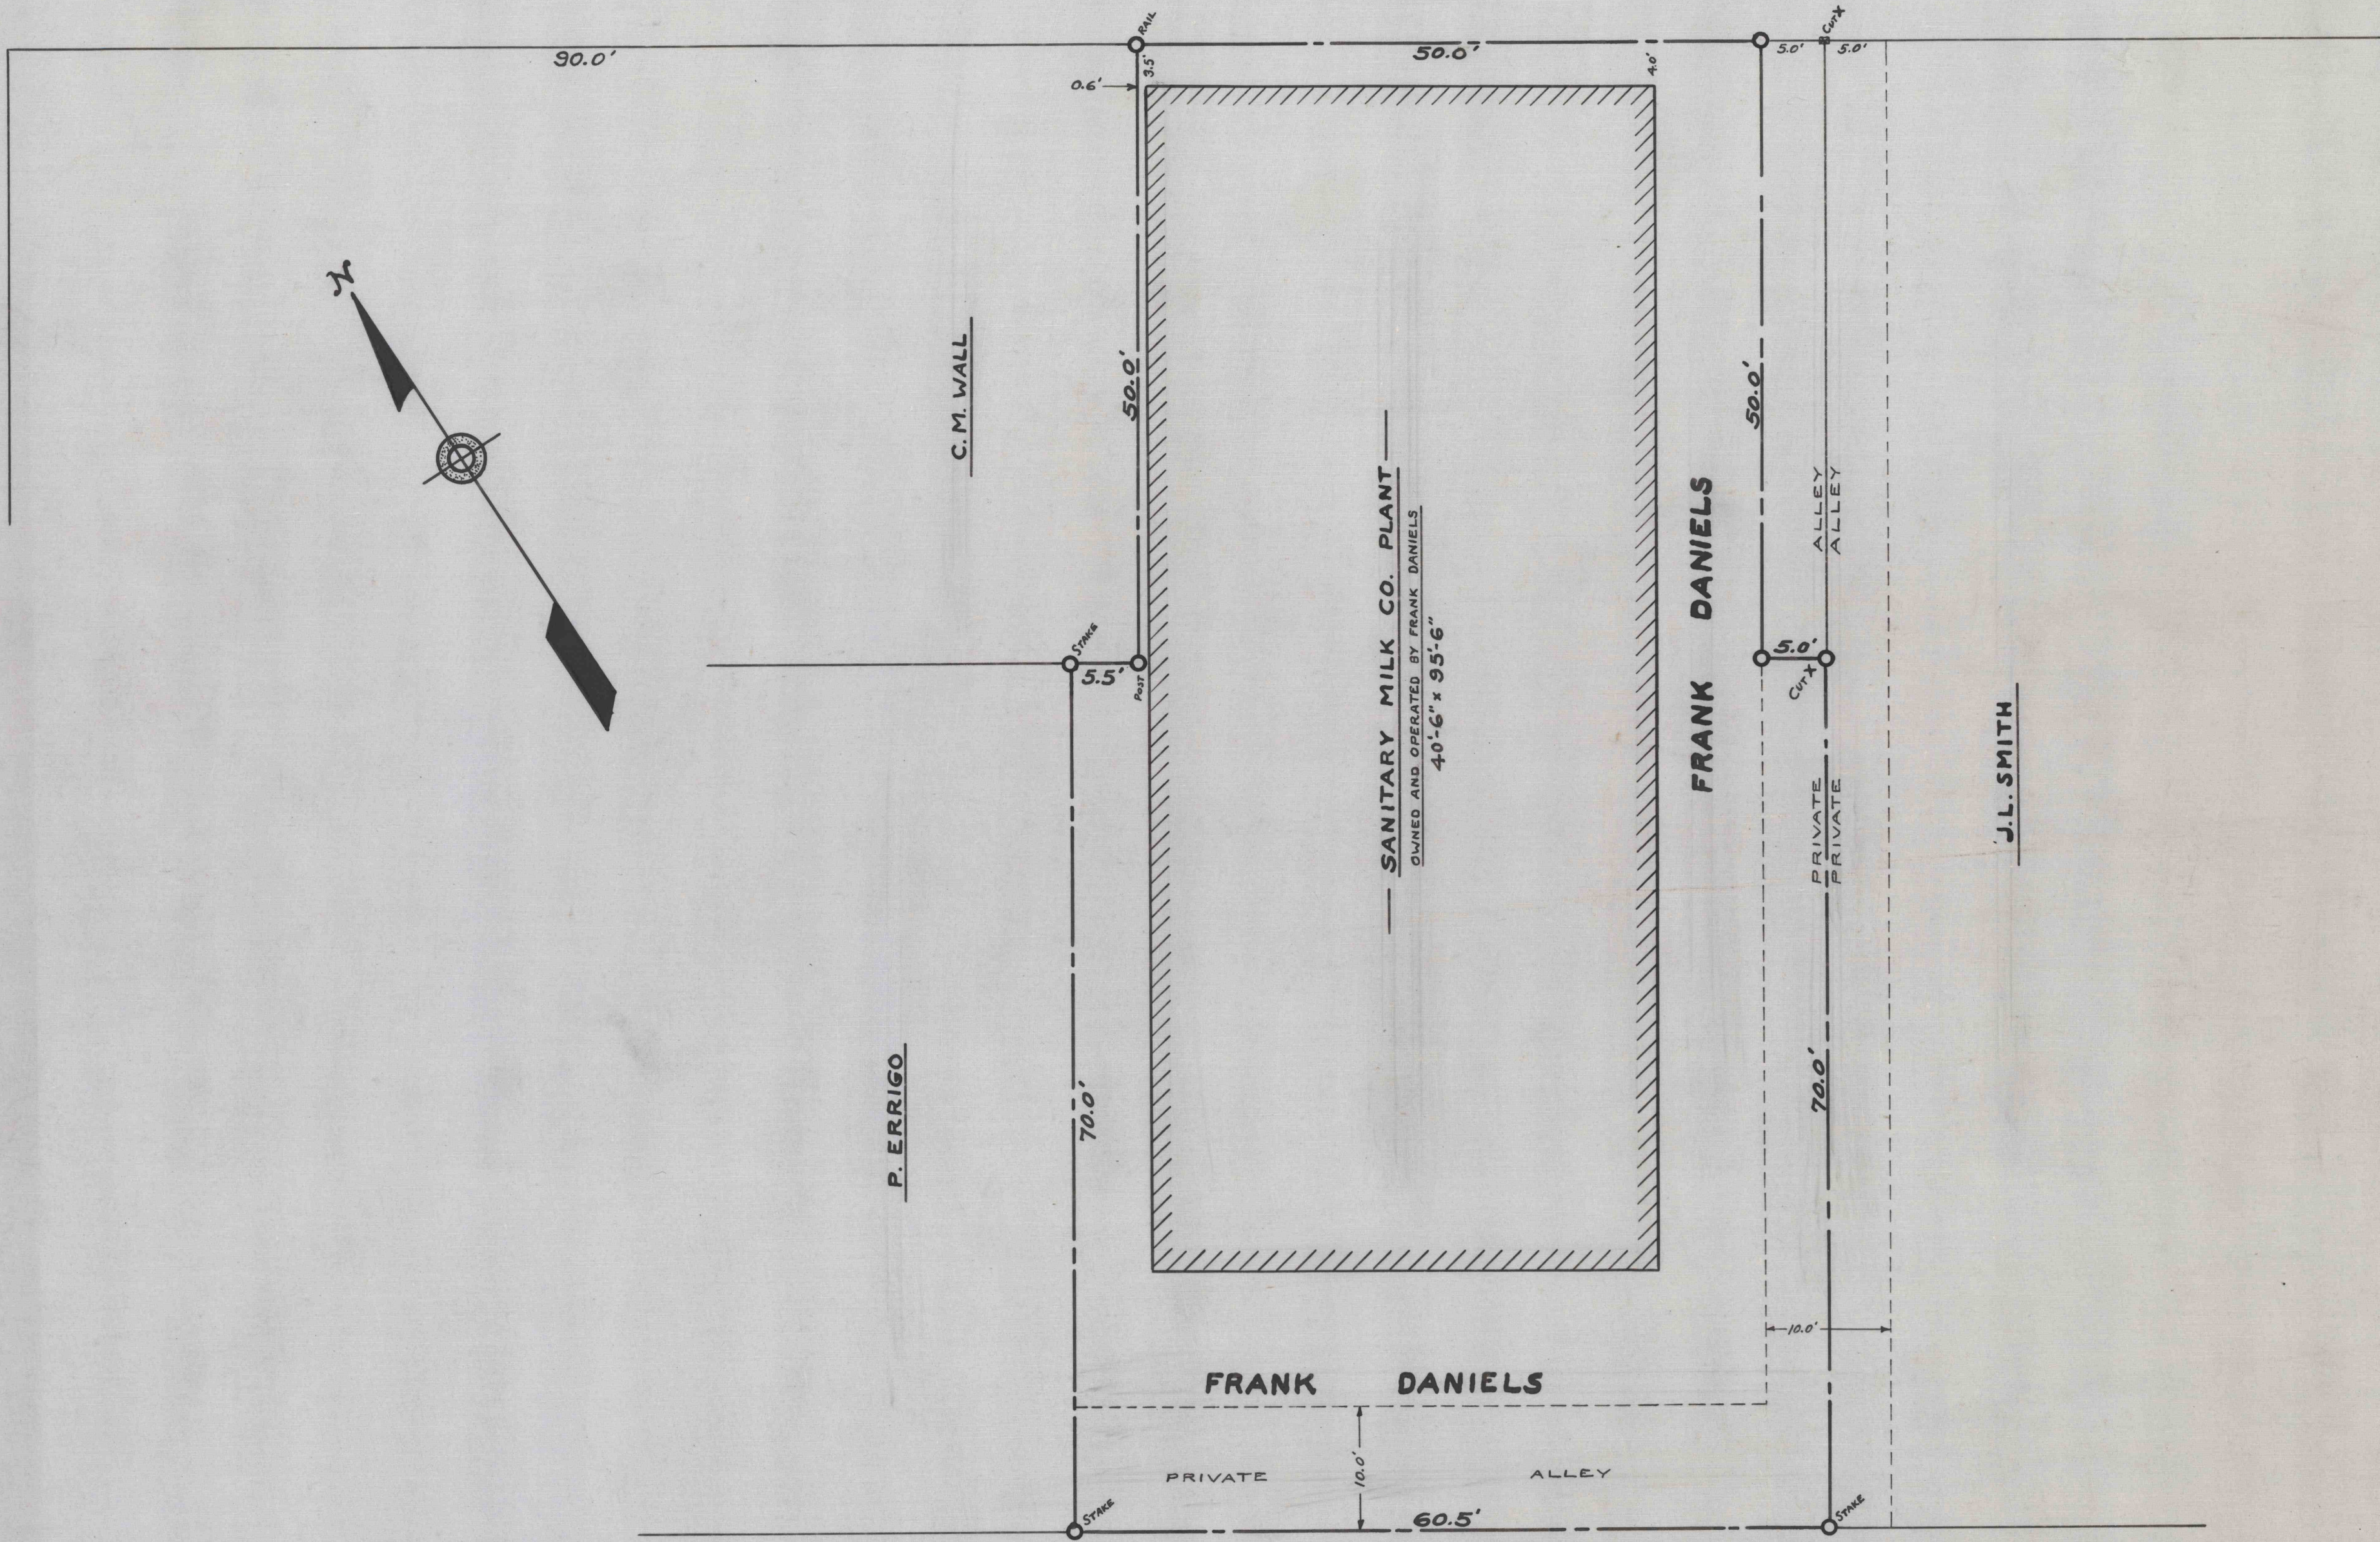

S. THOMPSON ST.

SOUTH ST.

ALLEY

C. J. BLOOM

MAP  
 of  
**THE FRANK DANIELS LOT**  
 SOUTH ST. - CURWENSVILLE, PA.  
 SURVEYED NOV. 20, 1937. MAP DRAWN NOV. 30, 1937.  
 SCALE: 1 INCH = 10 FEET