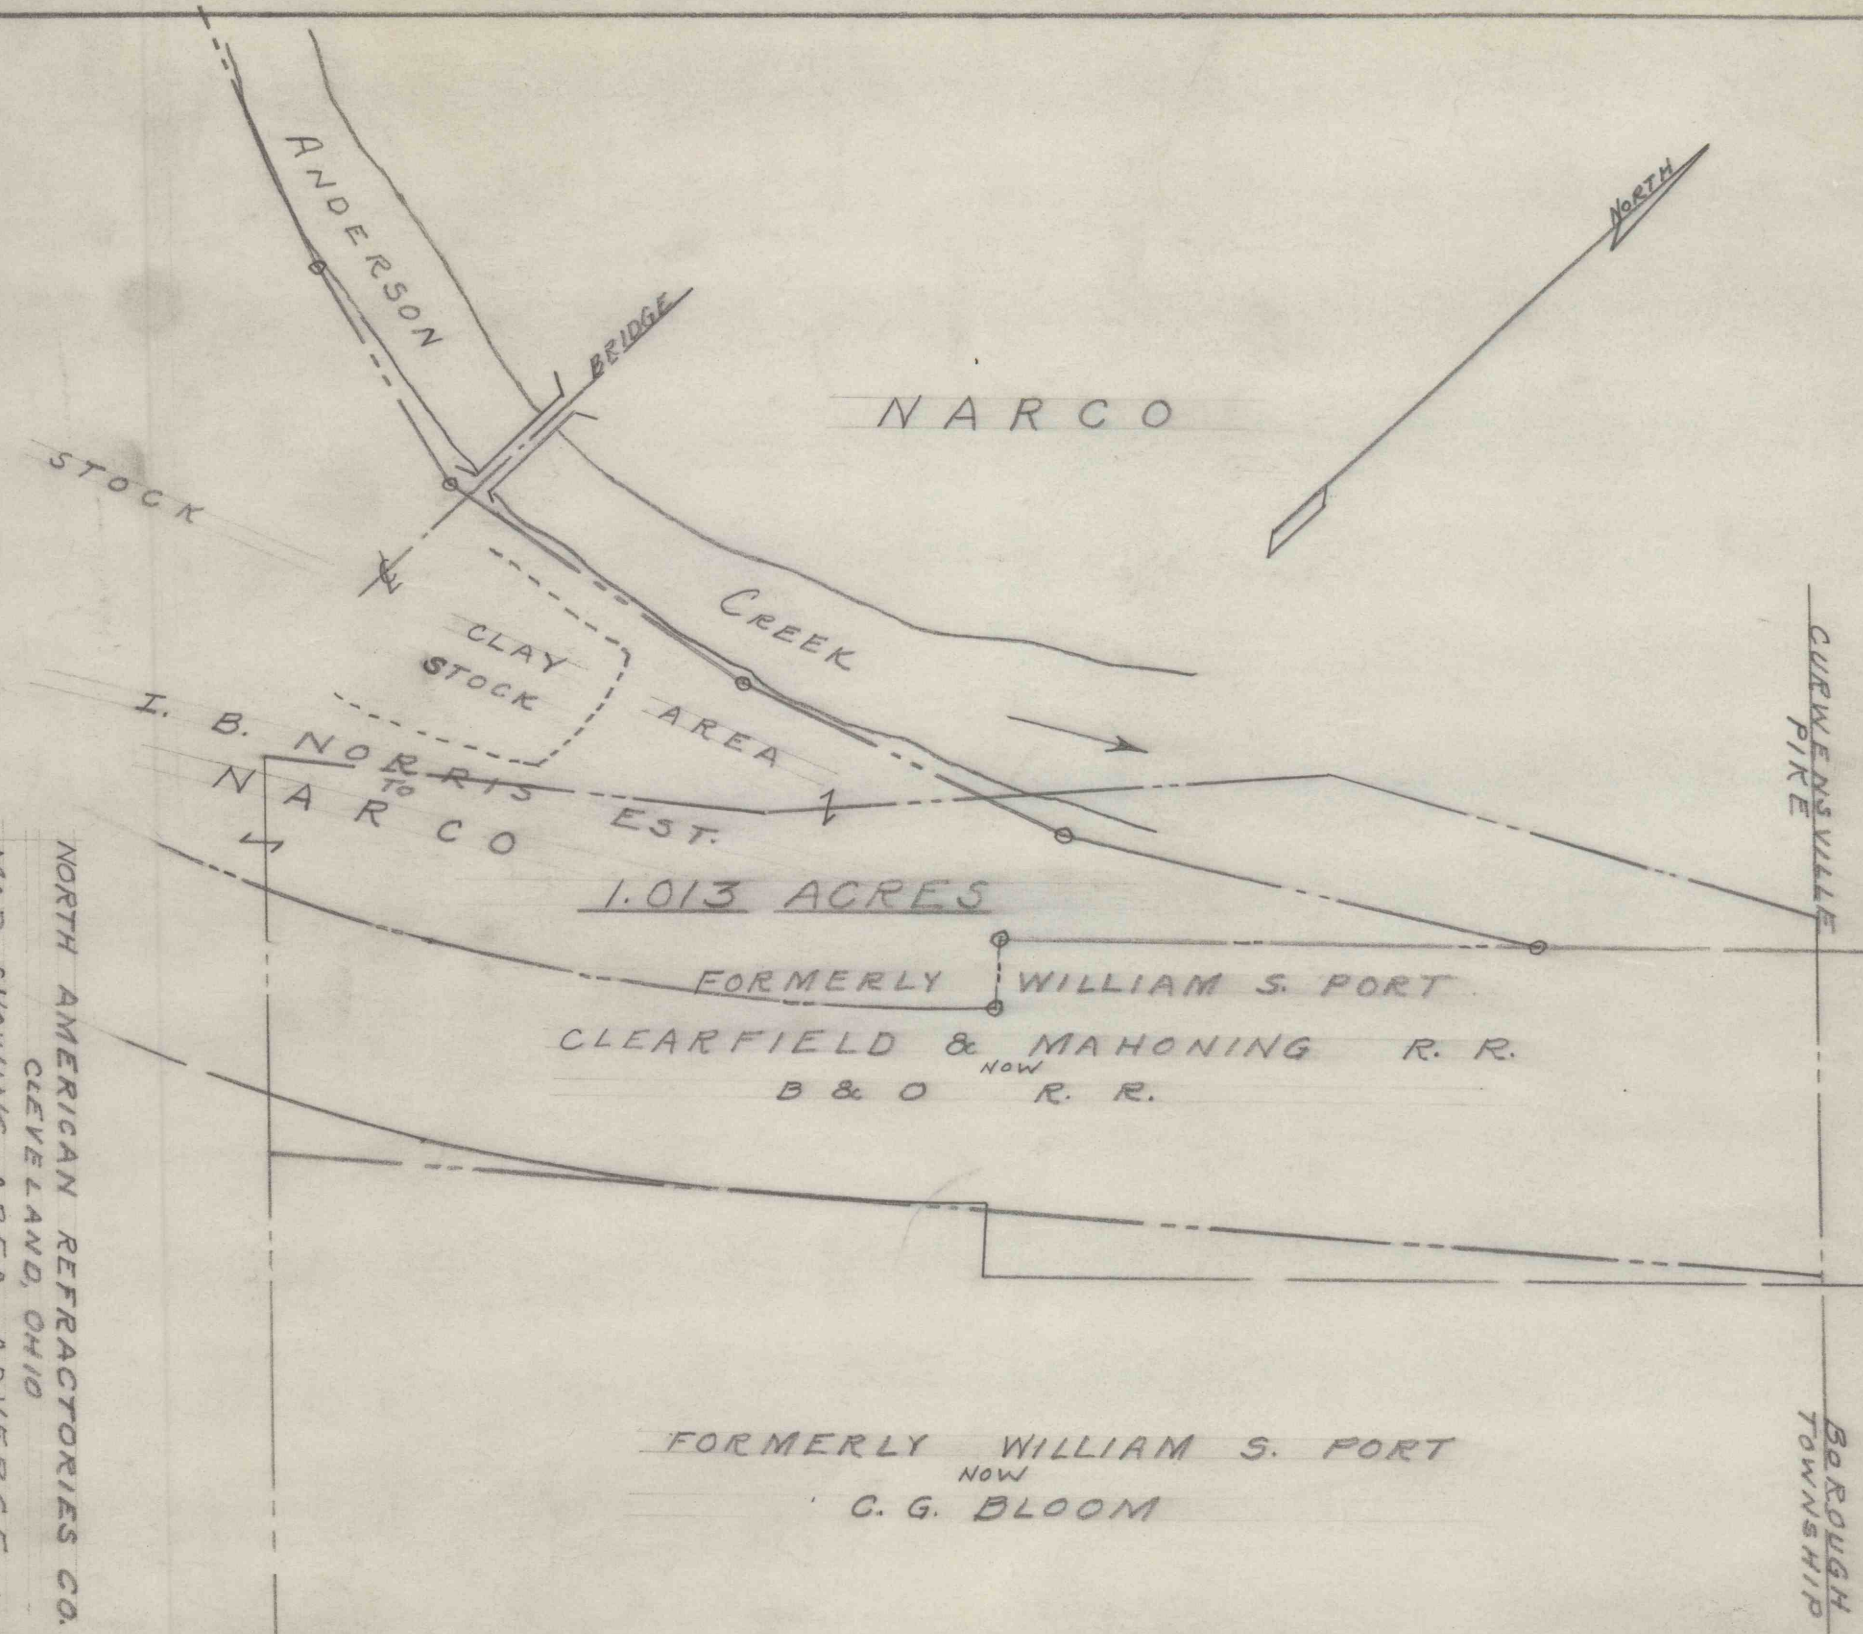

INDEX No. 5-3-1544

NORTH AMERICAN REFRACTORIES CO.
CLEVELAND, OHIO
MAP SHOWING AREA ADVERSE
TO NARCO PURCHASE FROM I. B.
NORRIS ESTATE.
PIKE TOWNSHIP, CLEARFIELD CO., PA.
SCALE: 1" = 100 FT.
JAN. 15, 1957
DRAWN BY R. H. J. P.

NARCO

NORTH

CURWENSVILLE PIKE

BARBOUGH TOWNSHIP

1.013 ACRES

FORMERLY WILLIAM S. PORT
CLEARFIELD & MAHONING R. R.
B & O NOW R. R.

FORMERLY WILLIAM S. PORT
NOW C. G. BLOOM