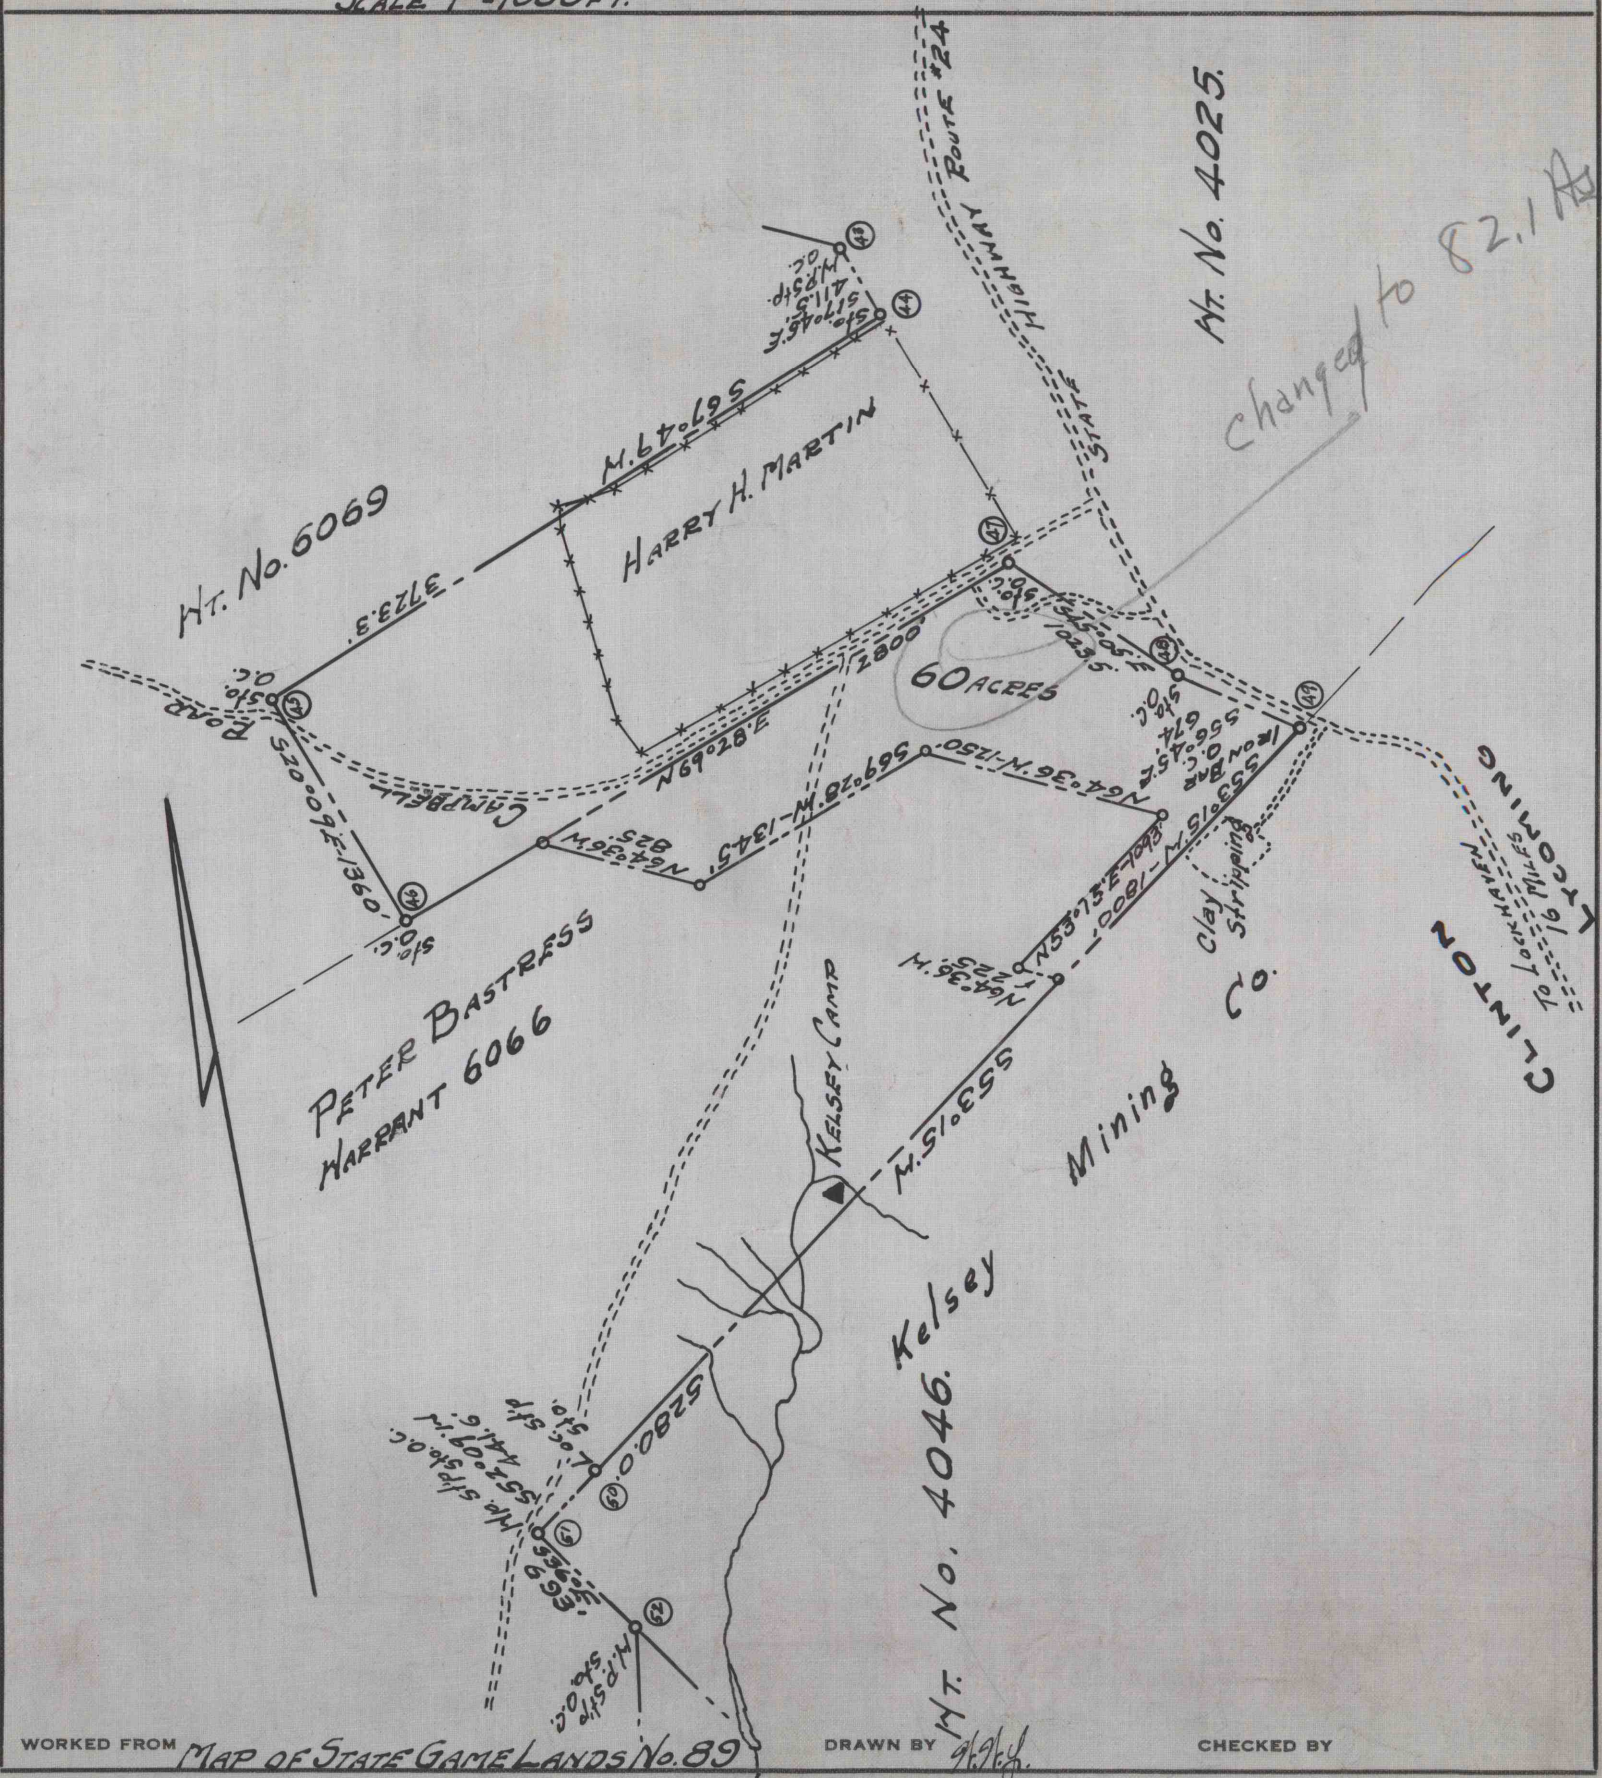

# GEO. S. GOOD FIRE BRICK CO.

CURWENSVILLE, CLEARFIELD COUNTY, PA.

ENGINEERING DEPARTMENT

ENV. No.

SHEET No.

NORTH EAST CORNER OF GAME LANDS No. 89  
GALLAGHER TWP CLINTON CO. PENNA.

20-3-68

SCALE

SCALE 1"=1000 FT.

DATE JUNE 16, 1937

WORKED FROM MAP OF STATE GAME LANDS No. 89

DRAWN BY *[Signature]*

CHECKED BY