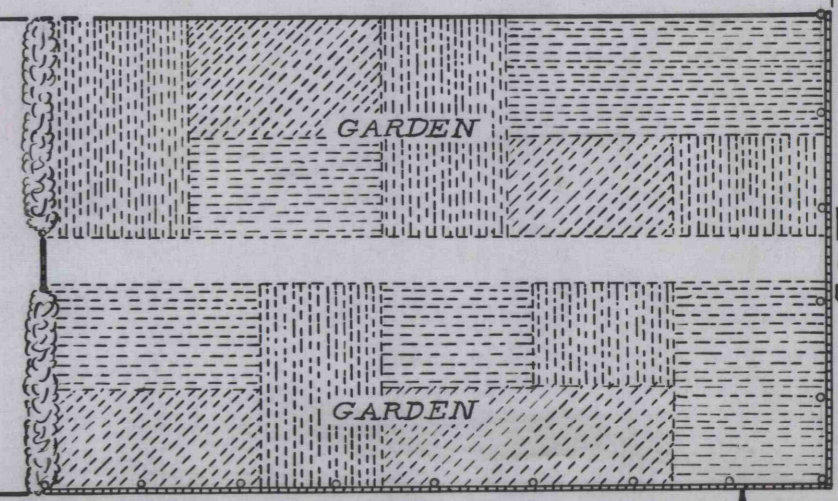

50-3-878

50-3-878

MECKLEY

ROBERT WRIGHT

366 FT

50 FT

TOP OF BANK
FLOWER GARDEN

LAWN

FRAME BUNGALOW
24'-0" x 38'-0"

10 FT

LAWN

GARDEN

GARDEN

50 FT

50 FT

H I G H

S T R E E T

50 FT

B E A C H
S T R E E T

PROPOSED GROUND PLAN
- of -
THE ROBERT WRIGHT LOT
CURWENSVILLE - CLEARFIELD COUNTY - PA.
SCALE - 1" = 20 FT.

JOHN D. HAINES, JR. 4/27/28

50-3-878

50-3-878

50-3-878