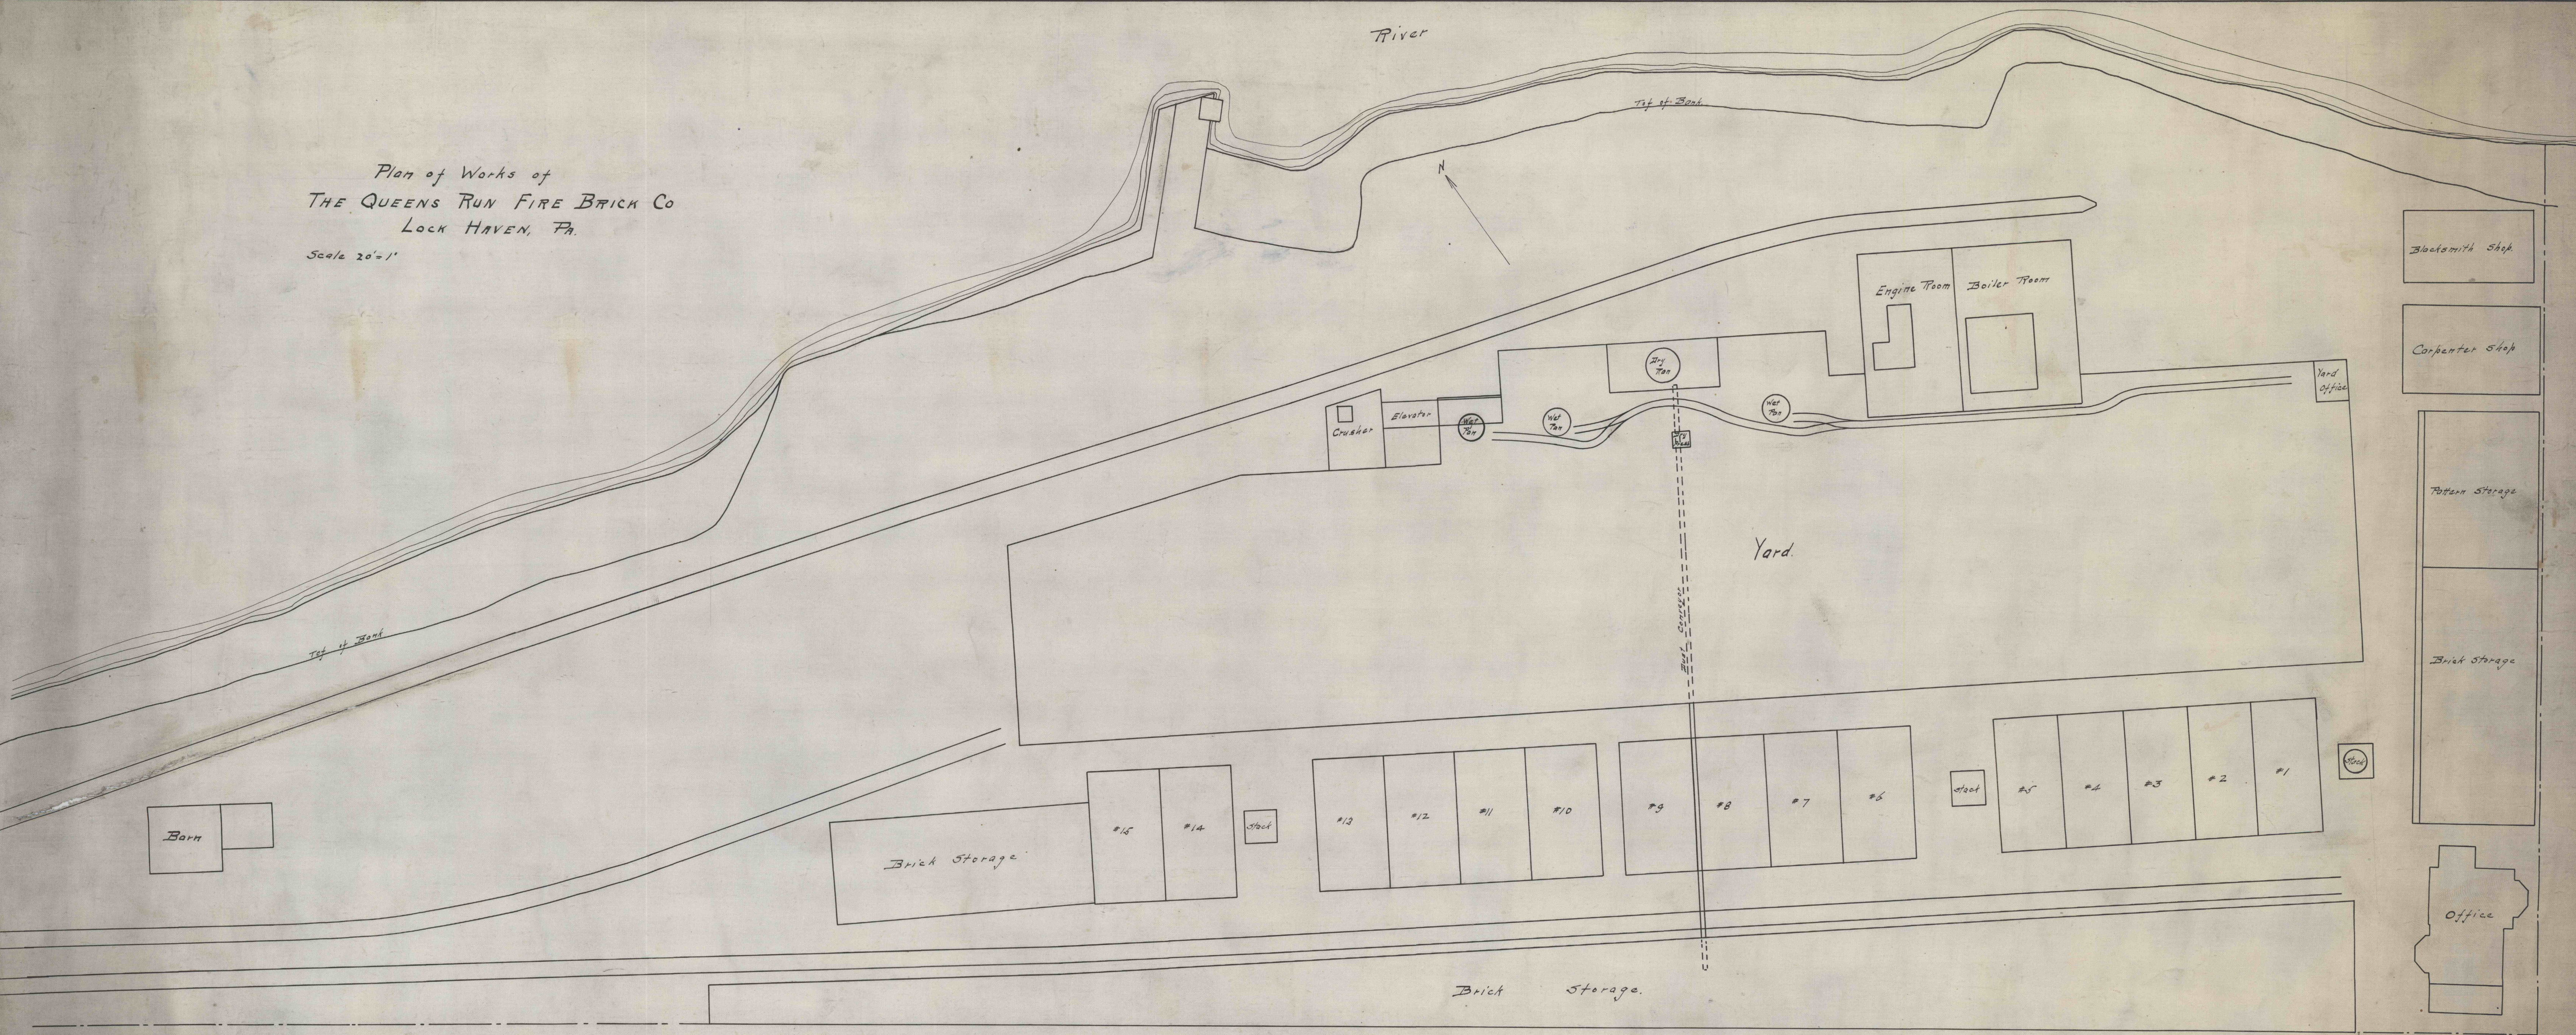

Plan of Works of  
THE QUEENS RUN FIRE BRICK CO  
LOCK HAVEN, PA.

Scale 20' = 1'

Sheet #1

QR-1009  
SHEET #1