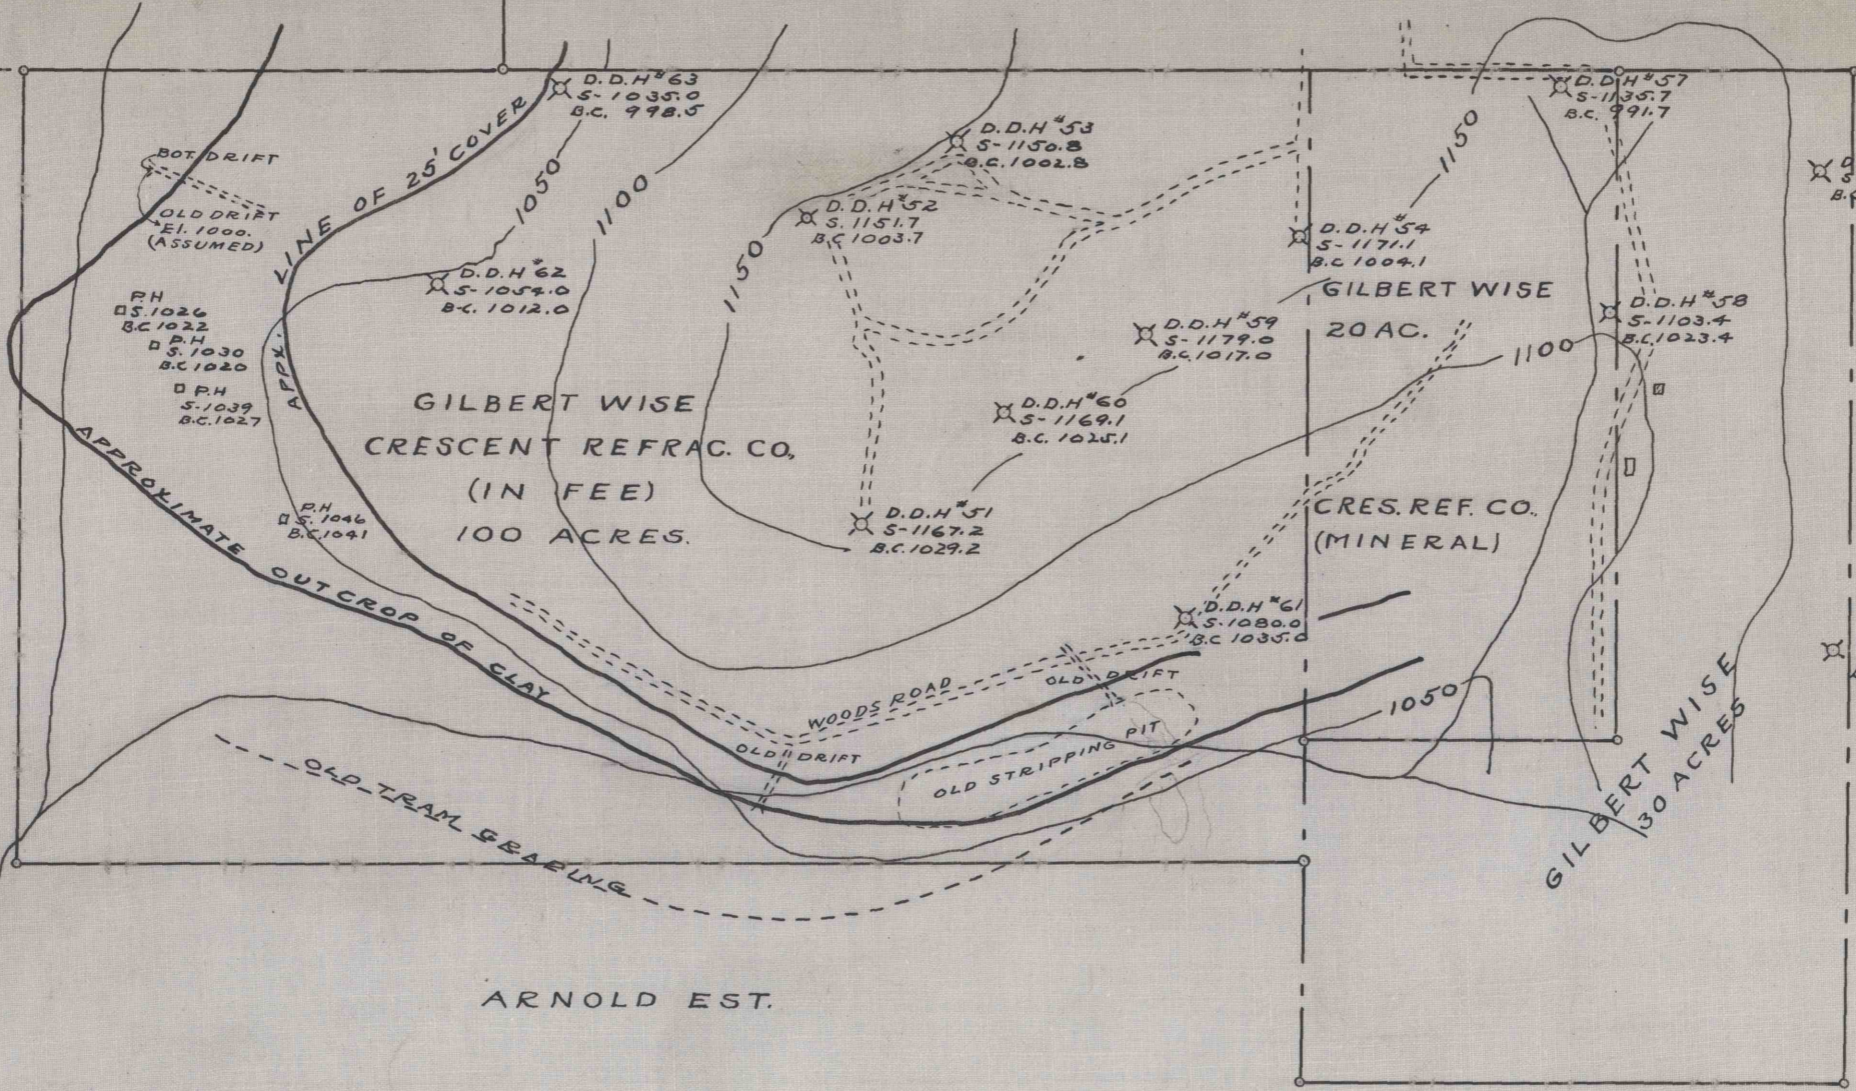

GILBERT THOMAS

HARRISON SHAFFER

SHARON FIRE BRICK CO.

BUCK RUN

SCALE 1"=400'

NORTH

50-3-730

503-730