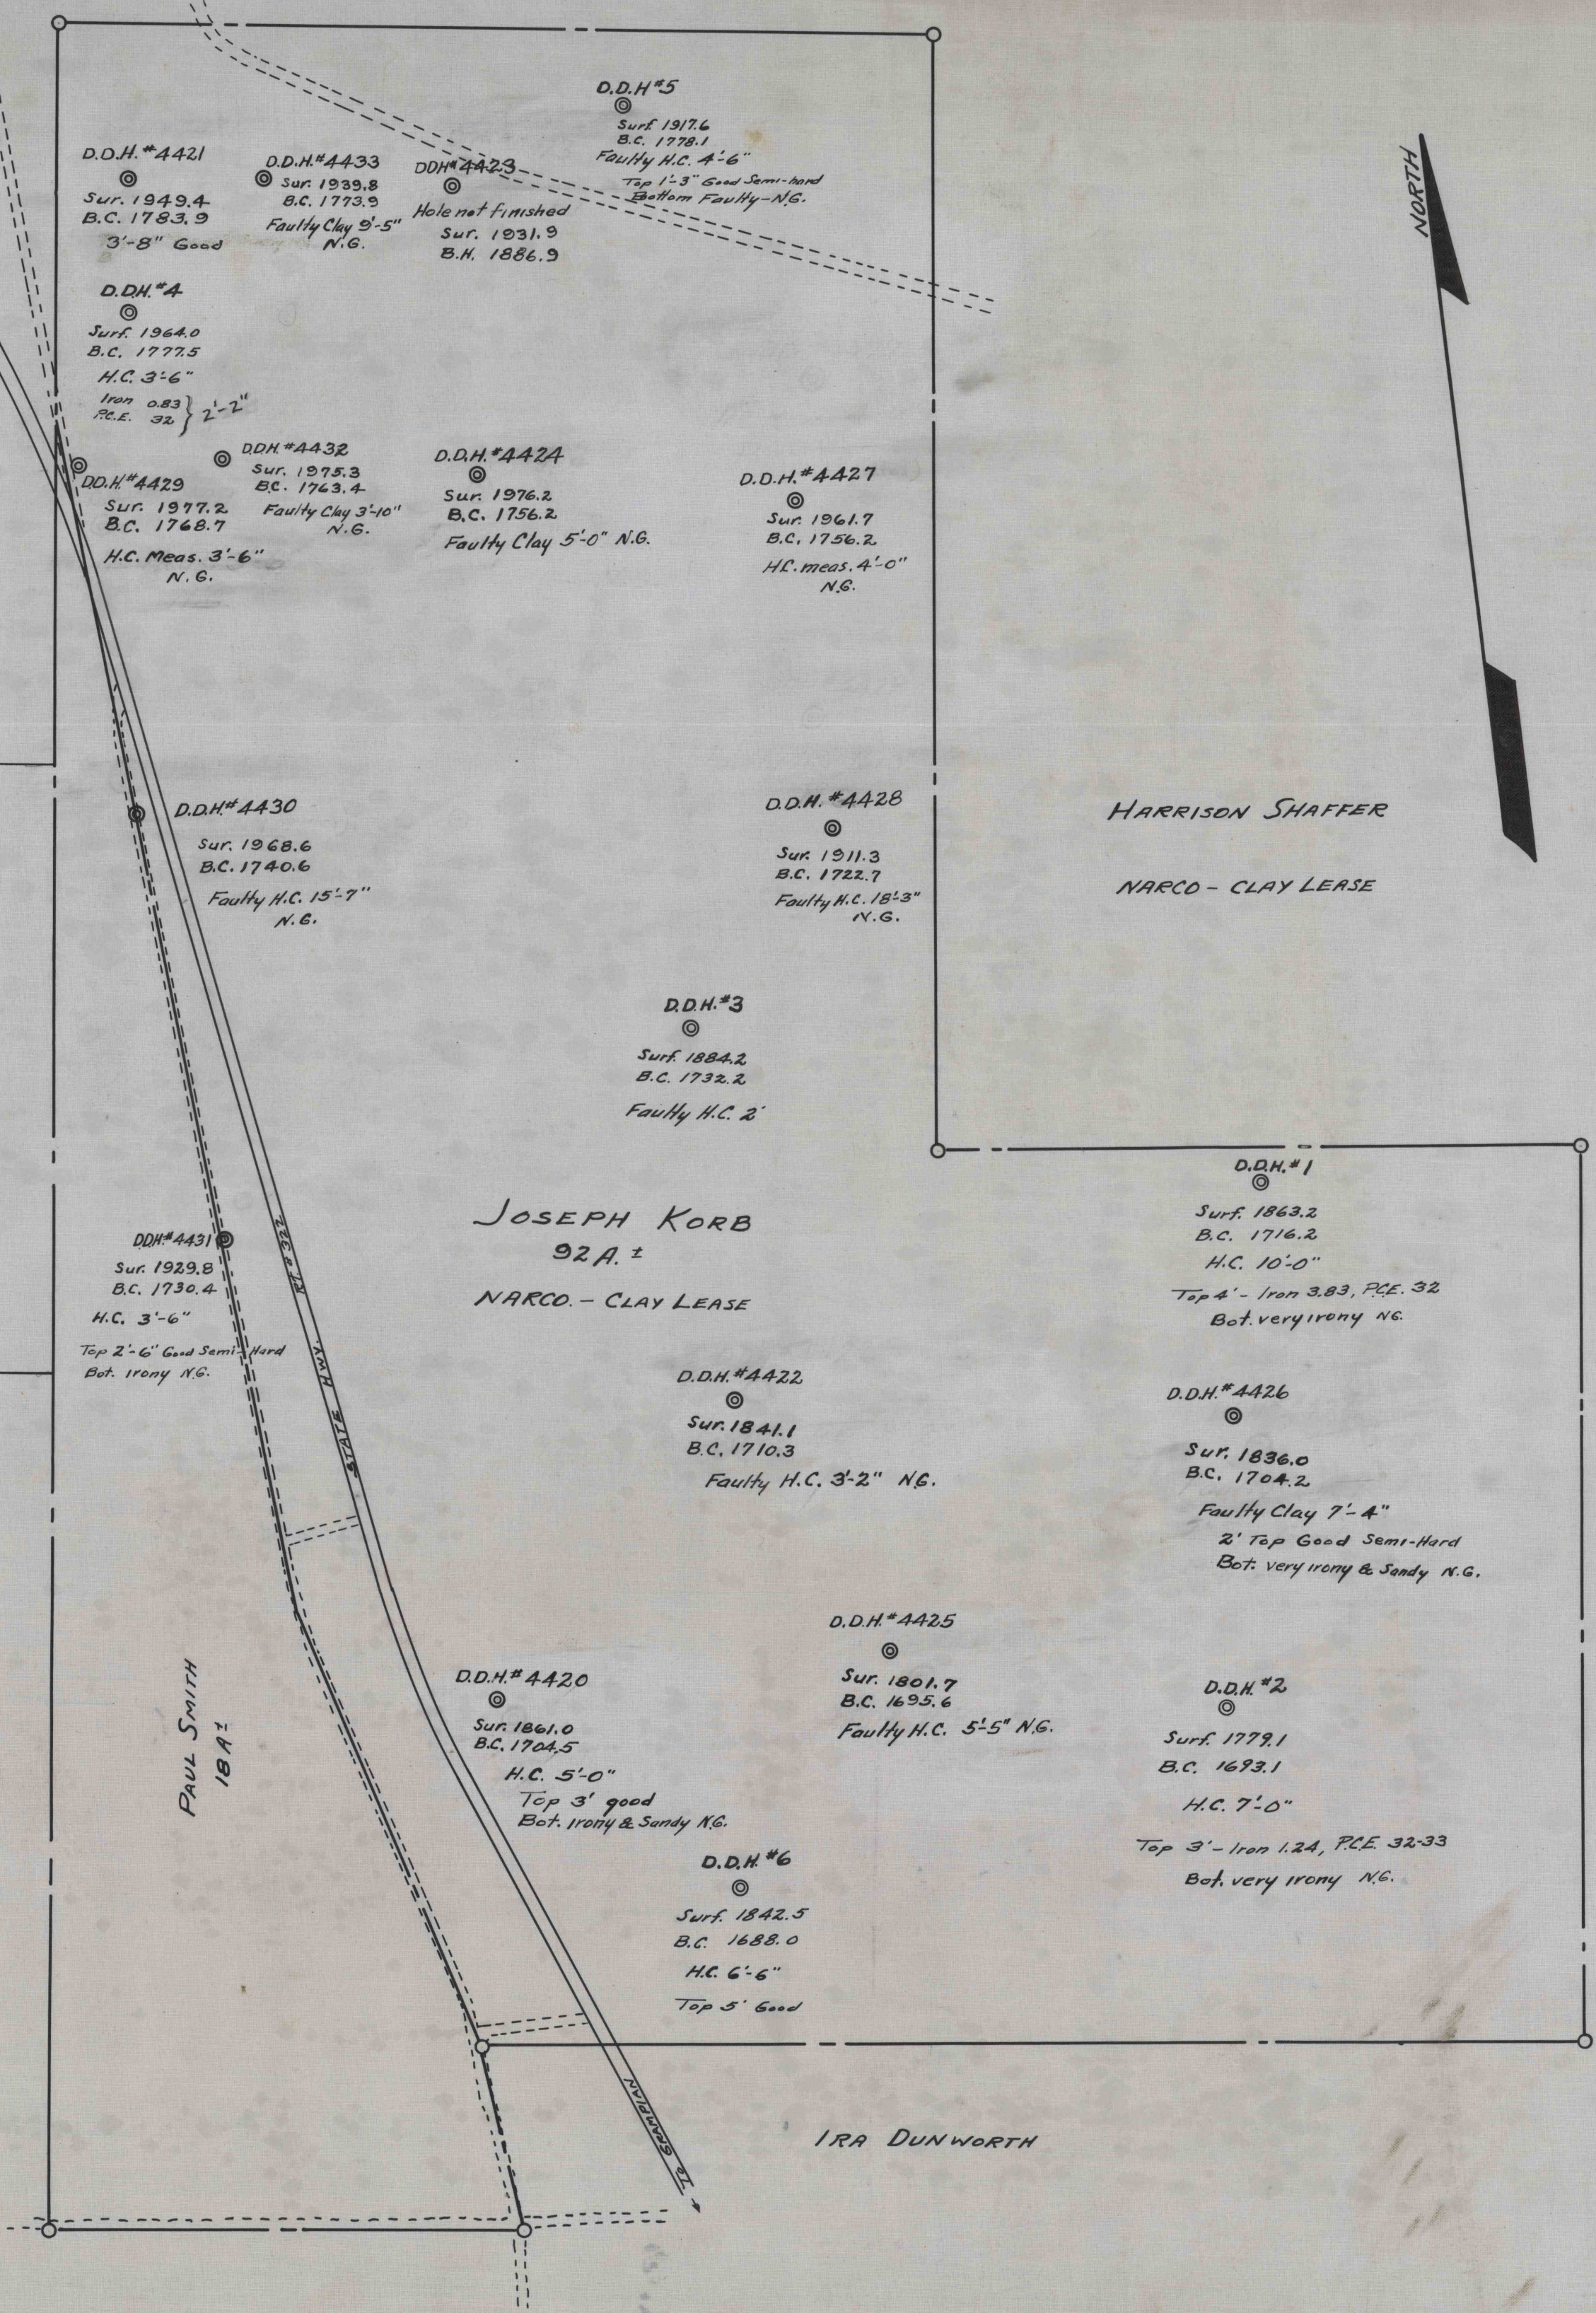

HEIRS OF JAMES HERBURN - CLAY

PENN TWP COAL CO. - CLAY

PAUL SMITH
18A ±

JOSEPH KORB
92A ±
NARCO - CLAY LEASE

HARRISON SHAFFER
NARCO - CLAY LEASE

IRA DUNWORTH

NORTH AMERICAN REFRACTORIES COMPANY CLEVELAND, OHIO.	
DIAMOND DRILLING ON THE JOSEPH KORB TRACT BLOOM TWP - CLEARFIELD COUNTY - PA.	
DRAWN BY- <i>gsh</i> JUNE 27, 1944	
SCALE - 1" = 200 FT.	50-3-1072