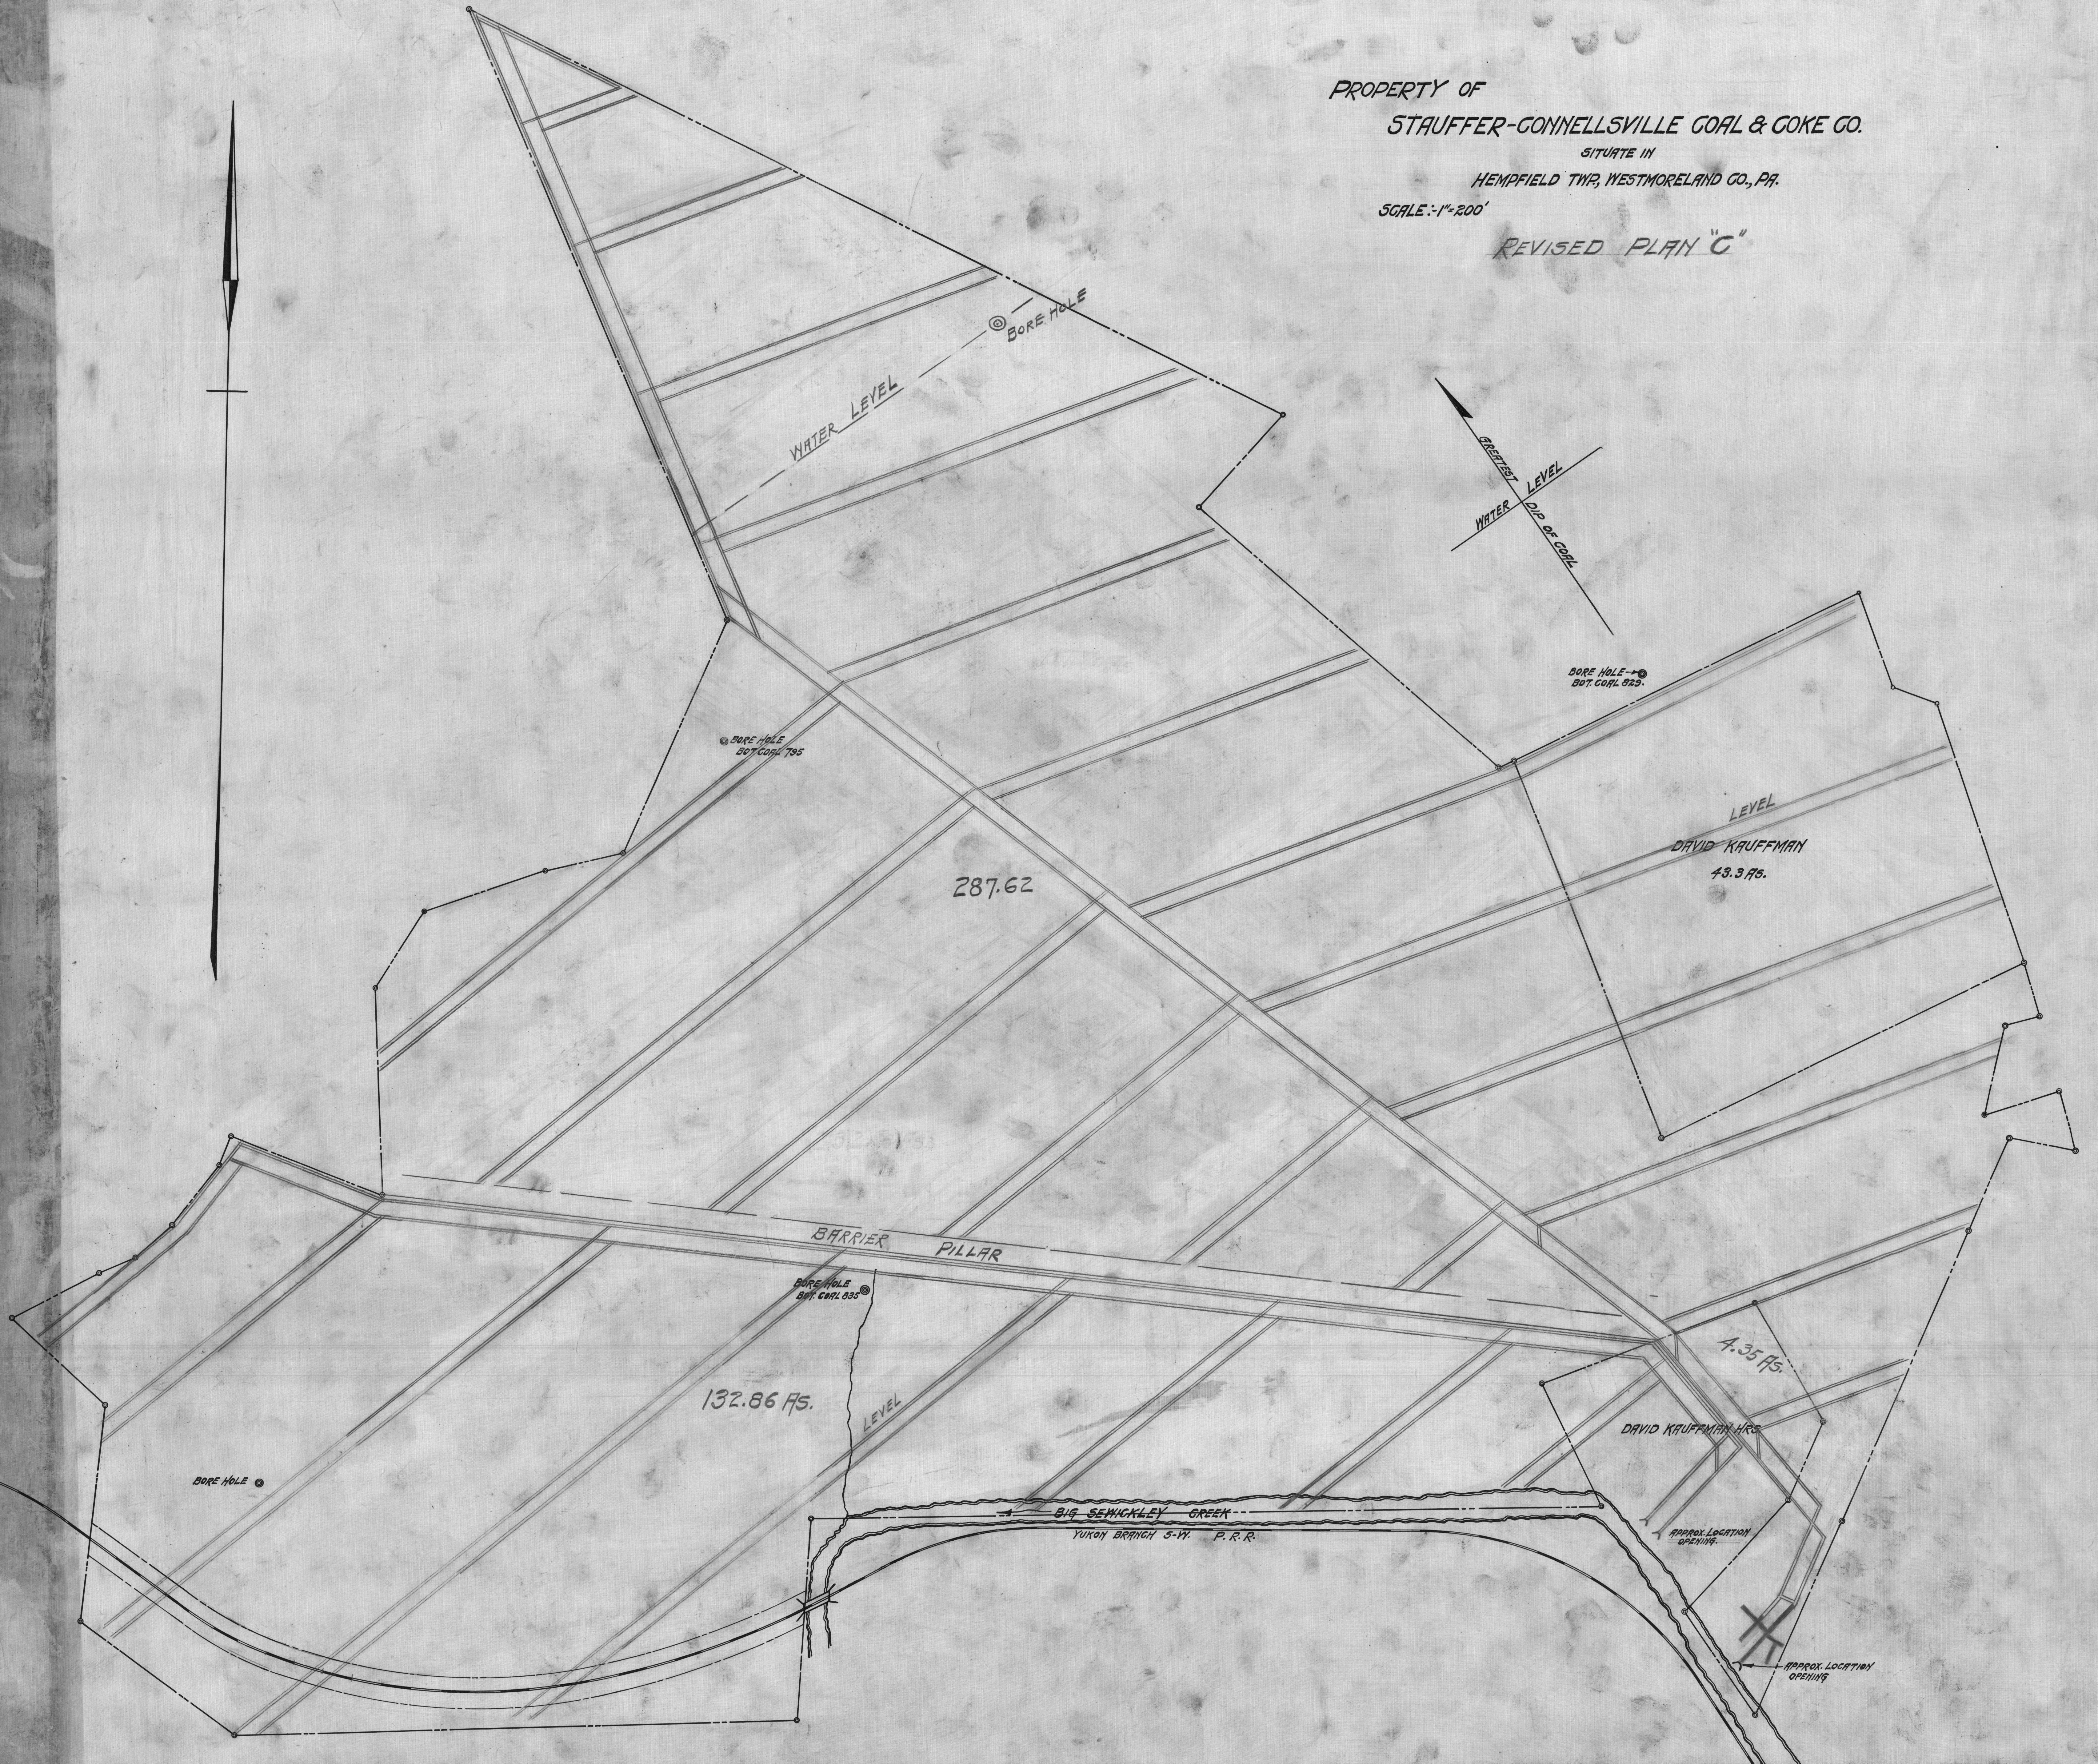

PROPERTY OF
STAUFFER-CONNELLSVILLE COAL & COKE CO.
SITUATE IN
HEMPFIELD TWP, WESTMORELAND CO., PA.
SCALE: 1"=200'

REVISED PLAN "C"

4-H
1-22
CHART

H-1