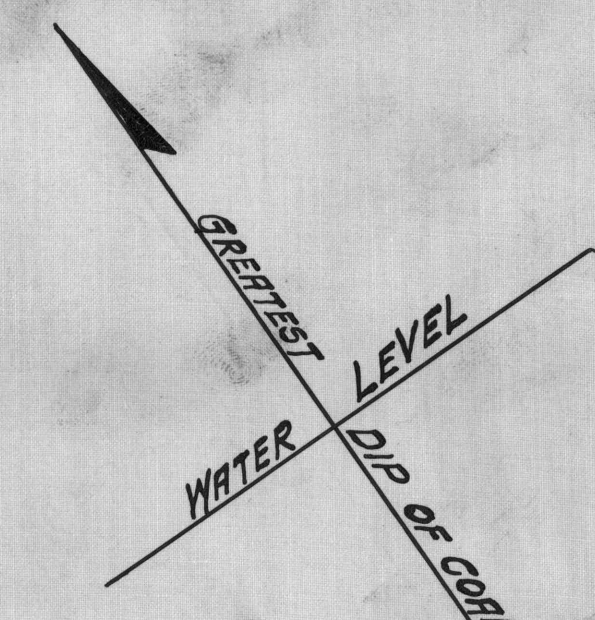

PROPERTY OF
STAUFFER-CONNELLSVILLE COAL & COKE CO.
SITUATE IN
HEMPFIELD TWP, WESTMORELAND CO., PA.
SCALE: 1"=200'

REVISED PLAN "C"

4-H
1-22
CHART

H-1