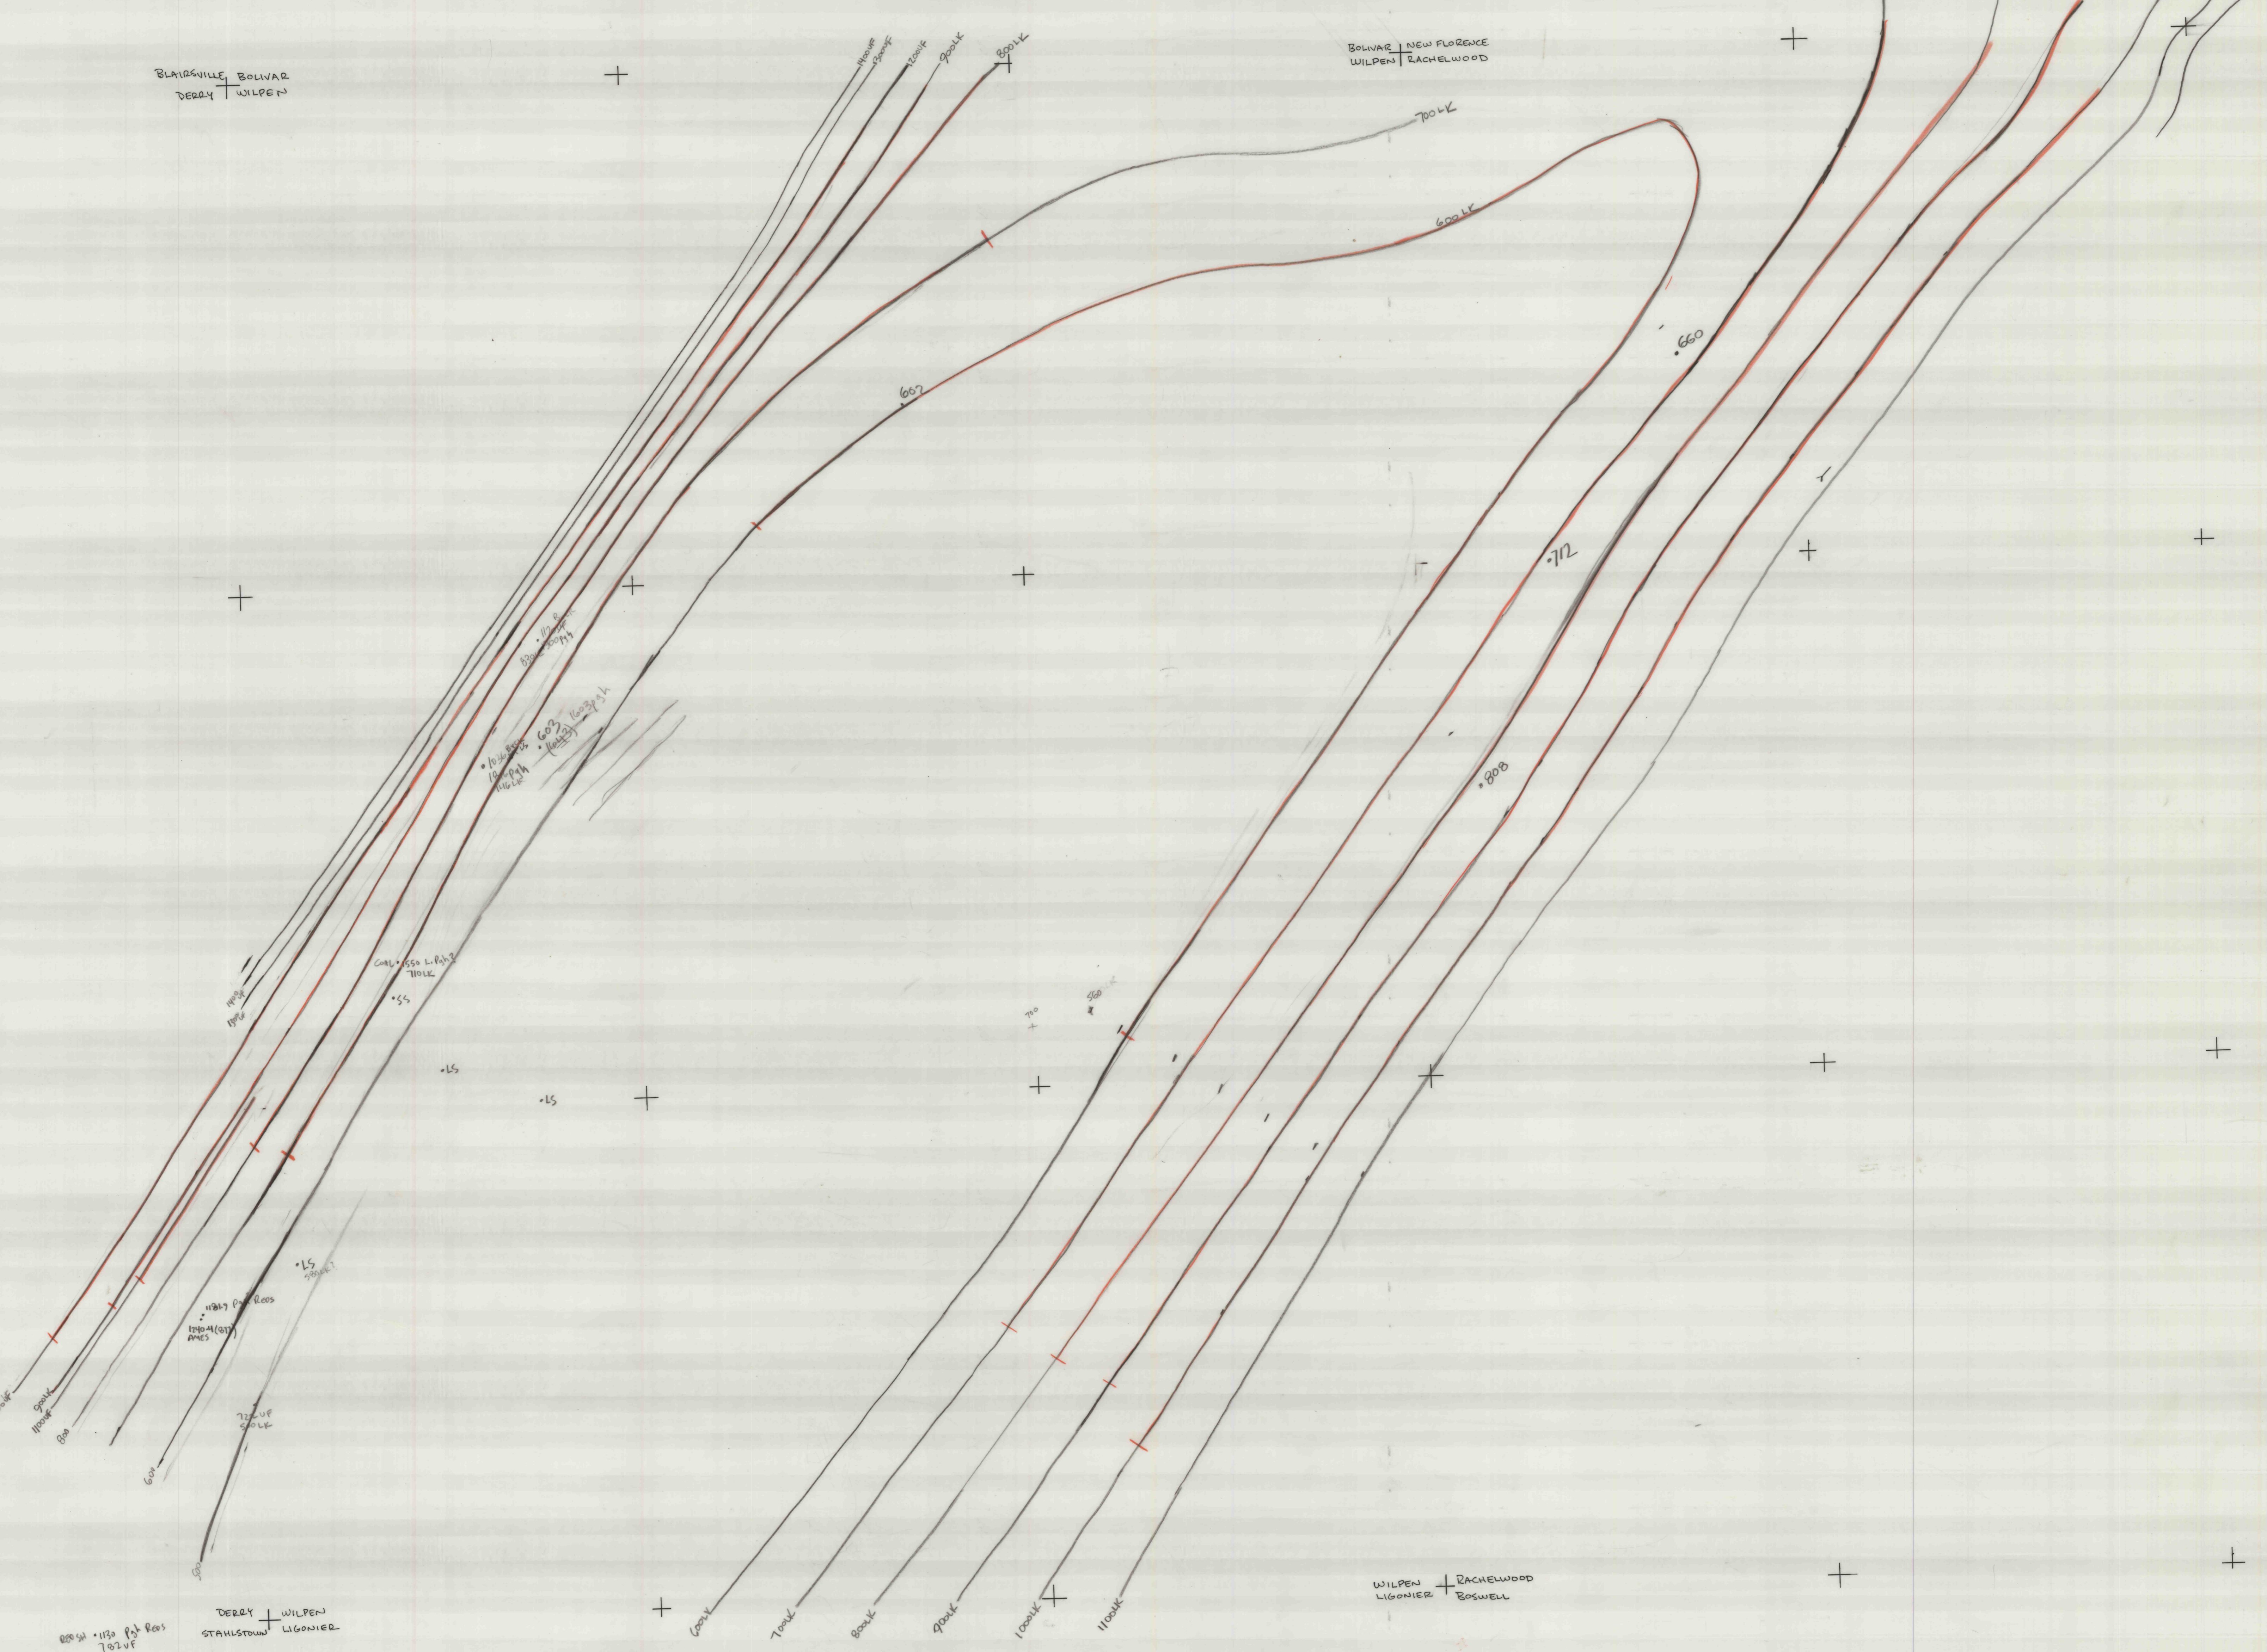

INDIANA COUNTY STRUCTURE
(ESP CORL 50)

BLAINSVILLE BOLIVAR
DERBY WILPEN

BOLIVAR NEW FLORENCE
WILPEN RACHELWOOD

DERBY WILPEN
STAHLSTOWN LIGONIER

WILPEN RACHELWOOD
LIGONIER BOSWELL

7/7/88
REVISED STRUCTURE (BASED
ON RECENTLY ACQUIRED UTAH INT.
DATA) IN RED OVER PENCIL